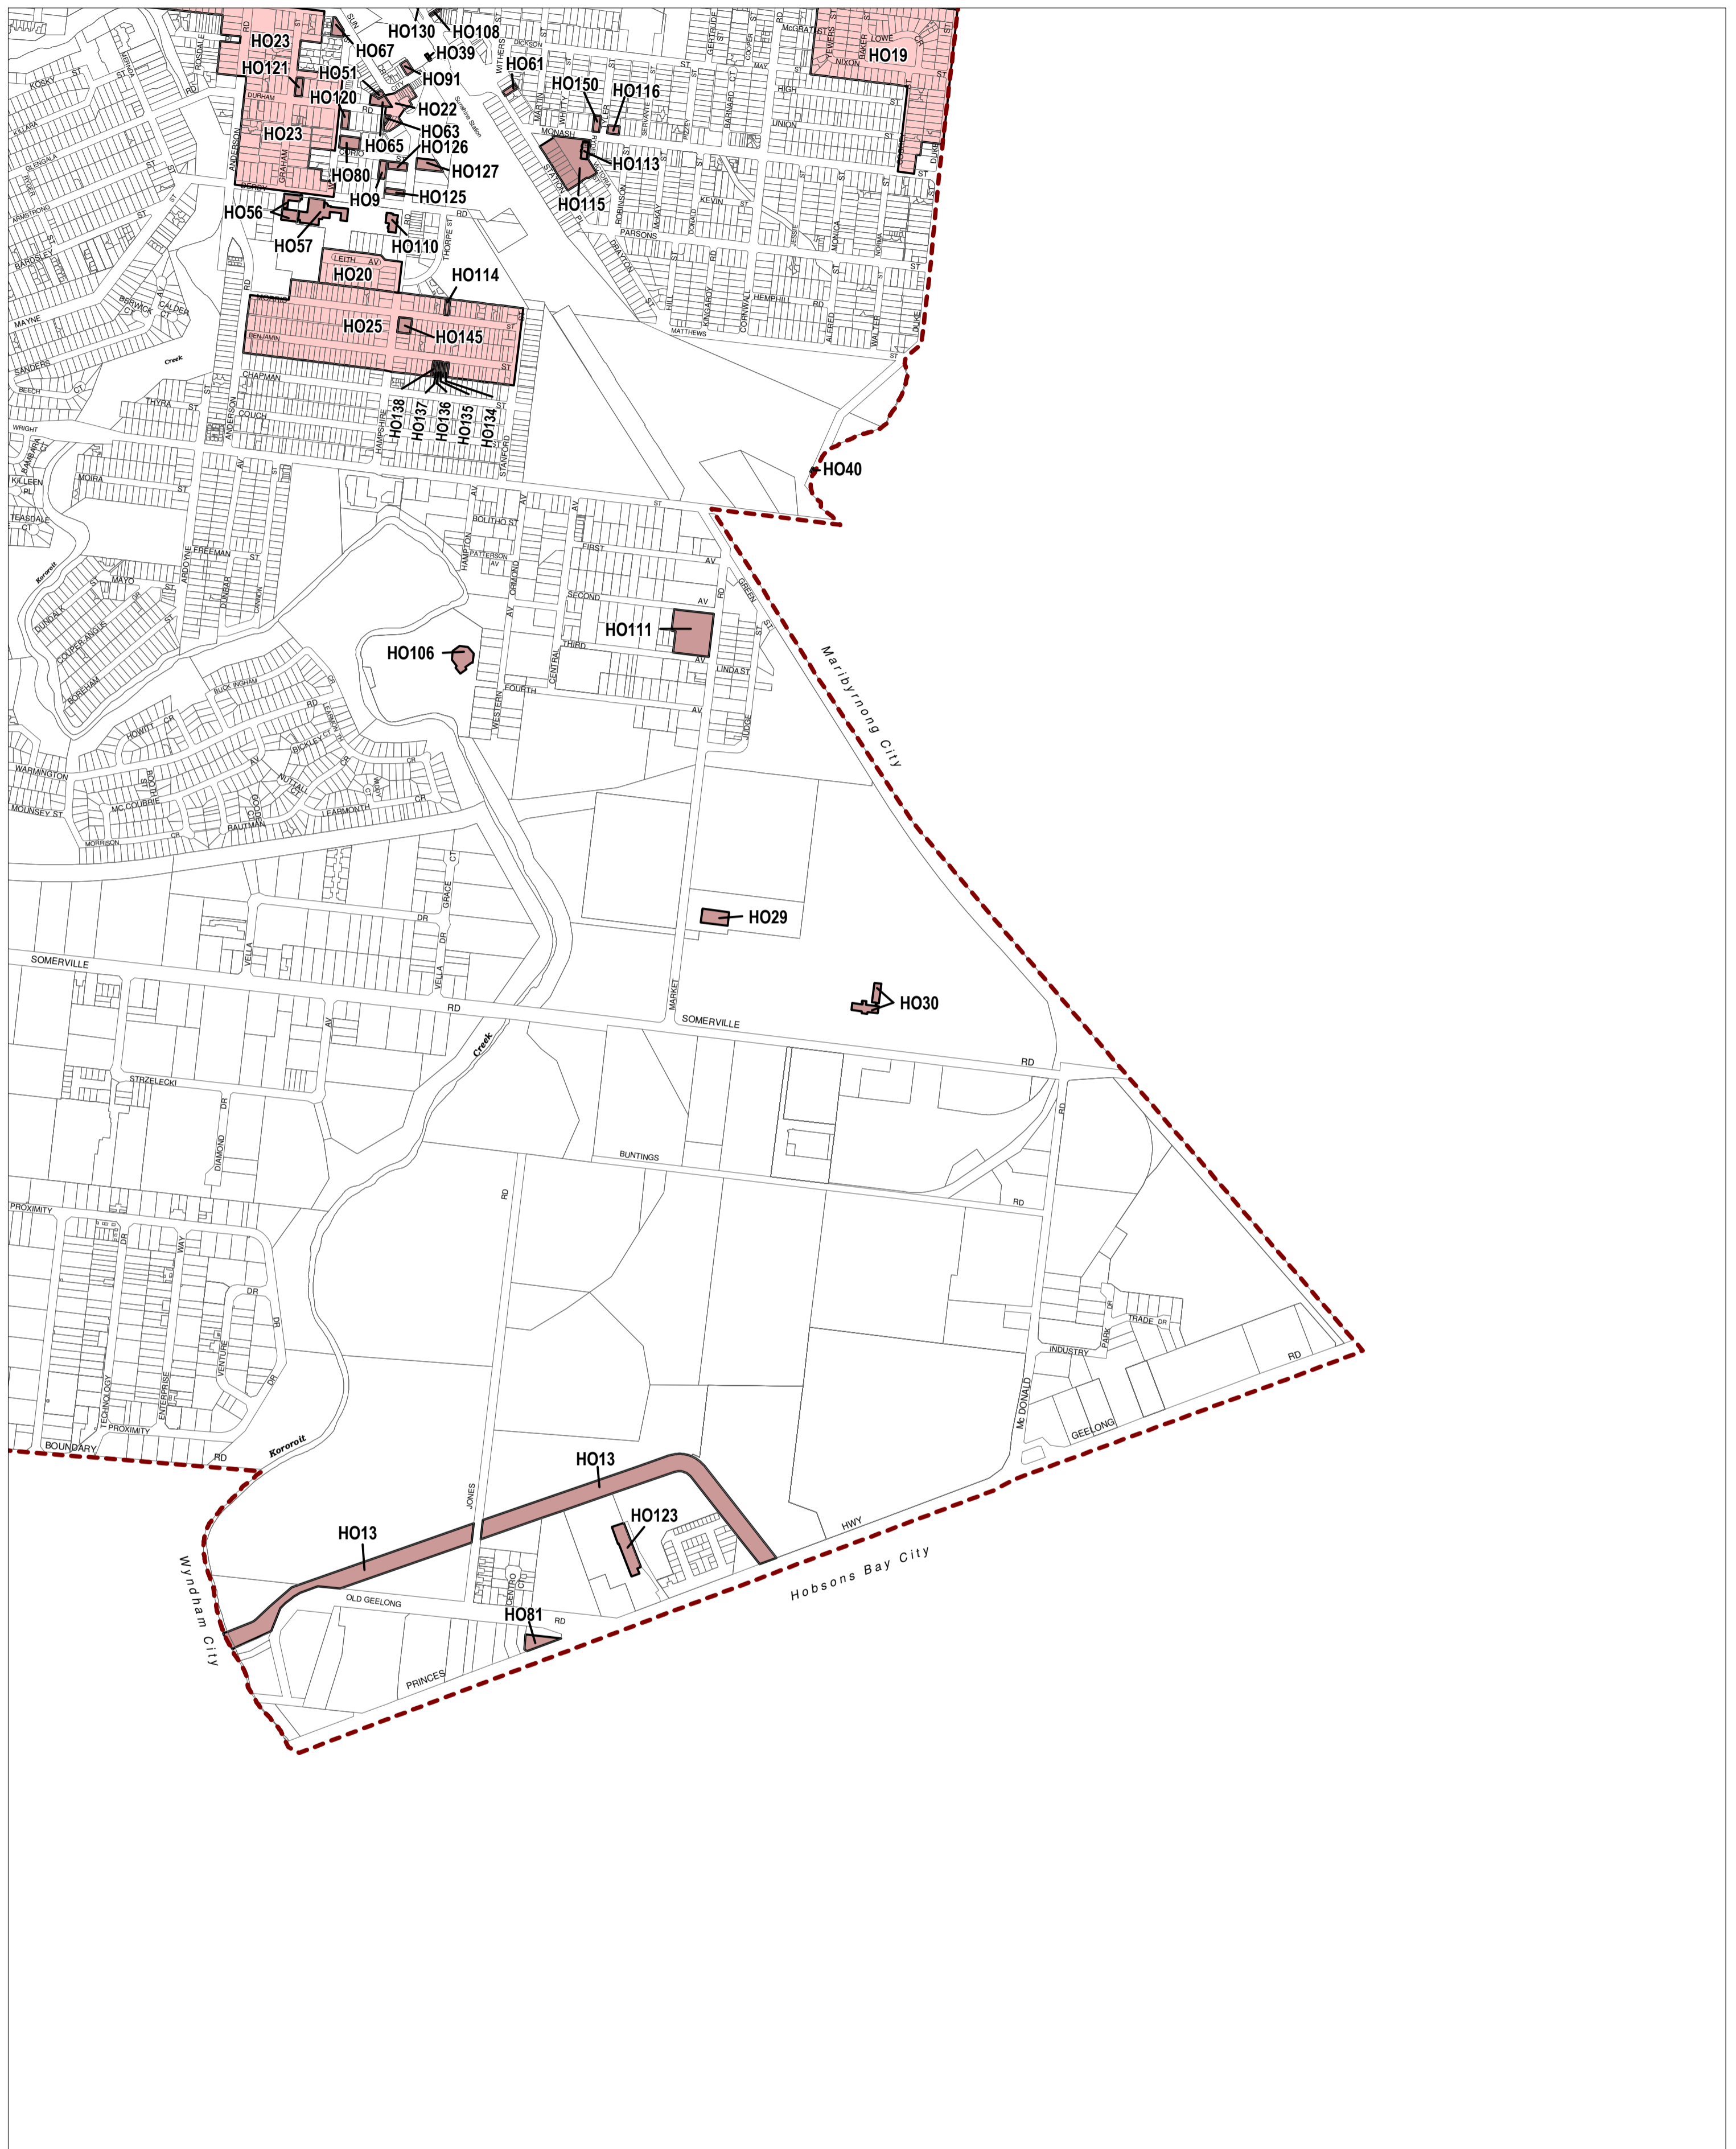

BRIMBANK PLANNING SCHEME - LOCAL PROVISION

Overlays
HO Heritage Overlay

AUSTRALIAN MAP GRID ZONE 55

Printed: 31/7/2015

AMENDMENT C175