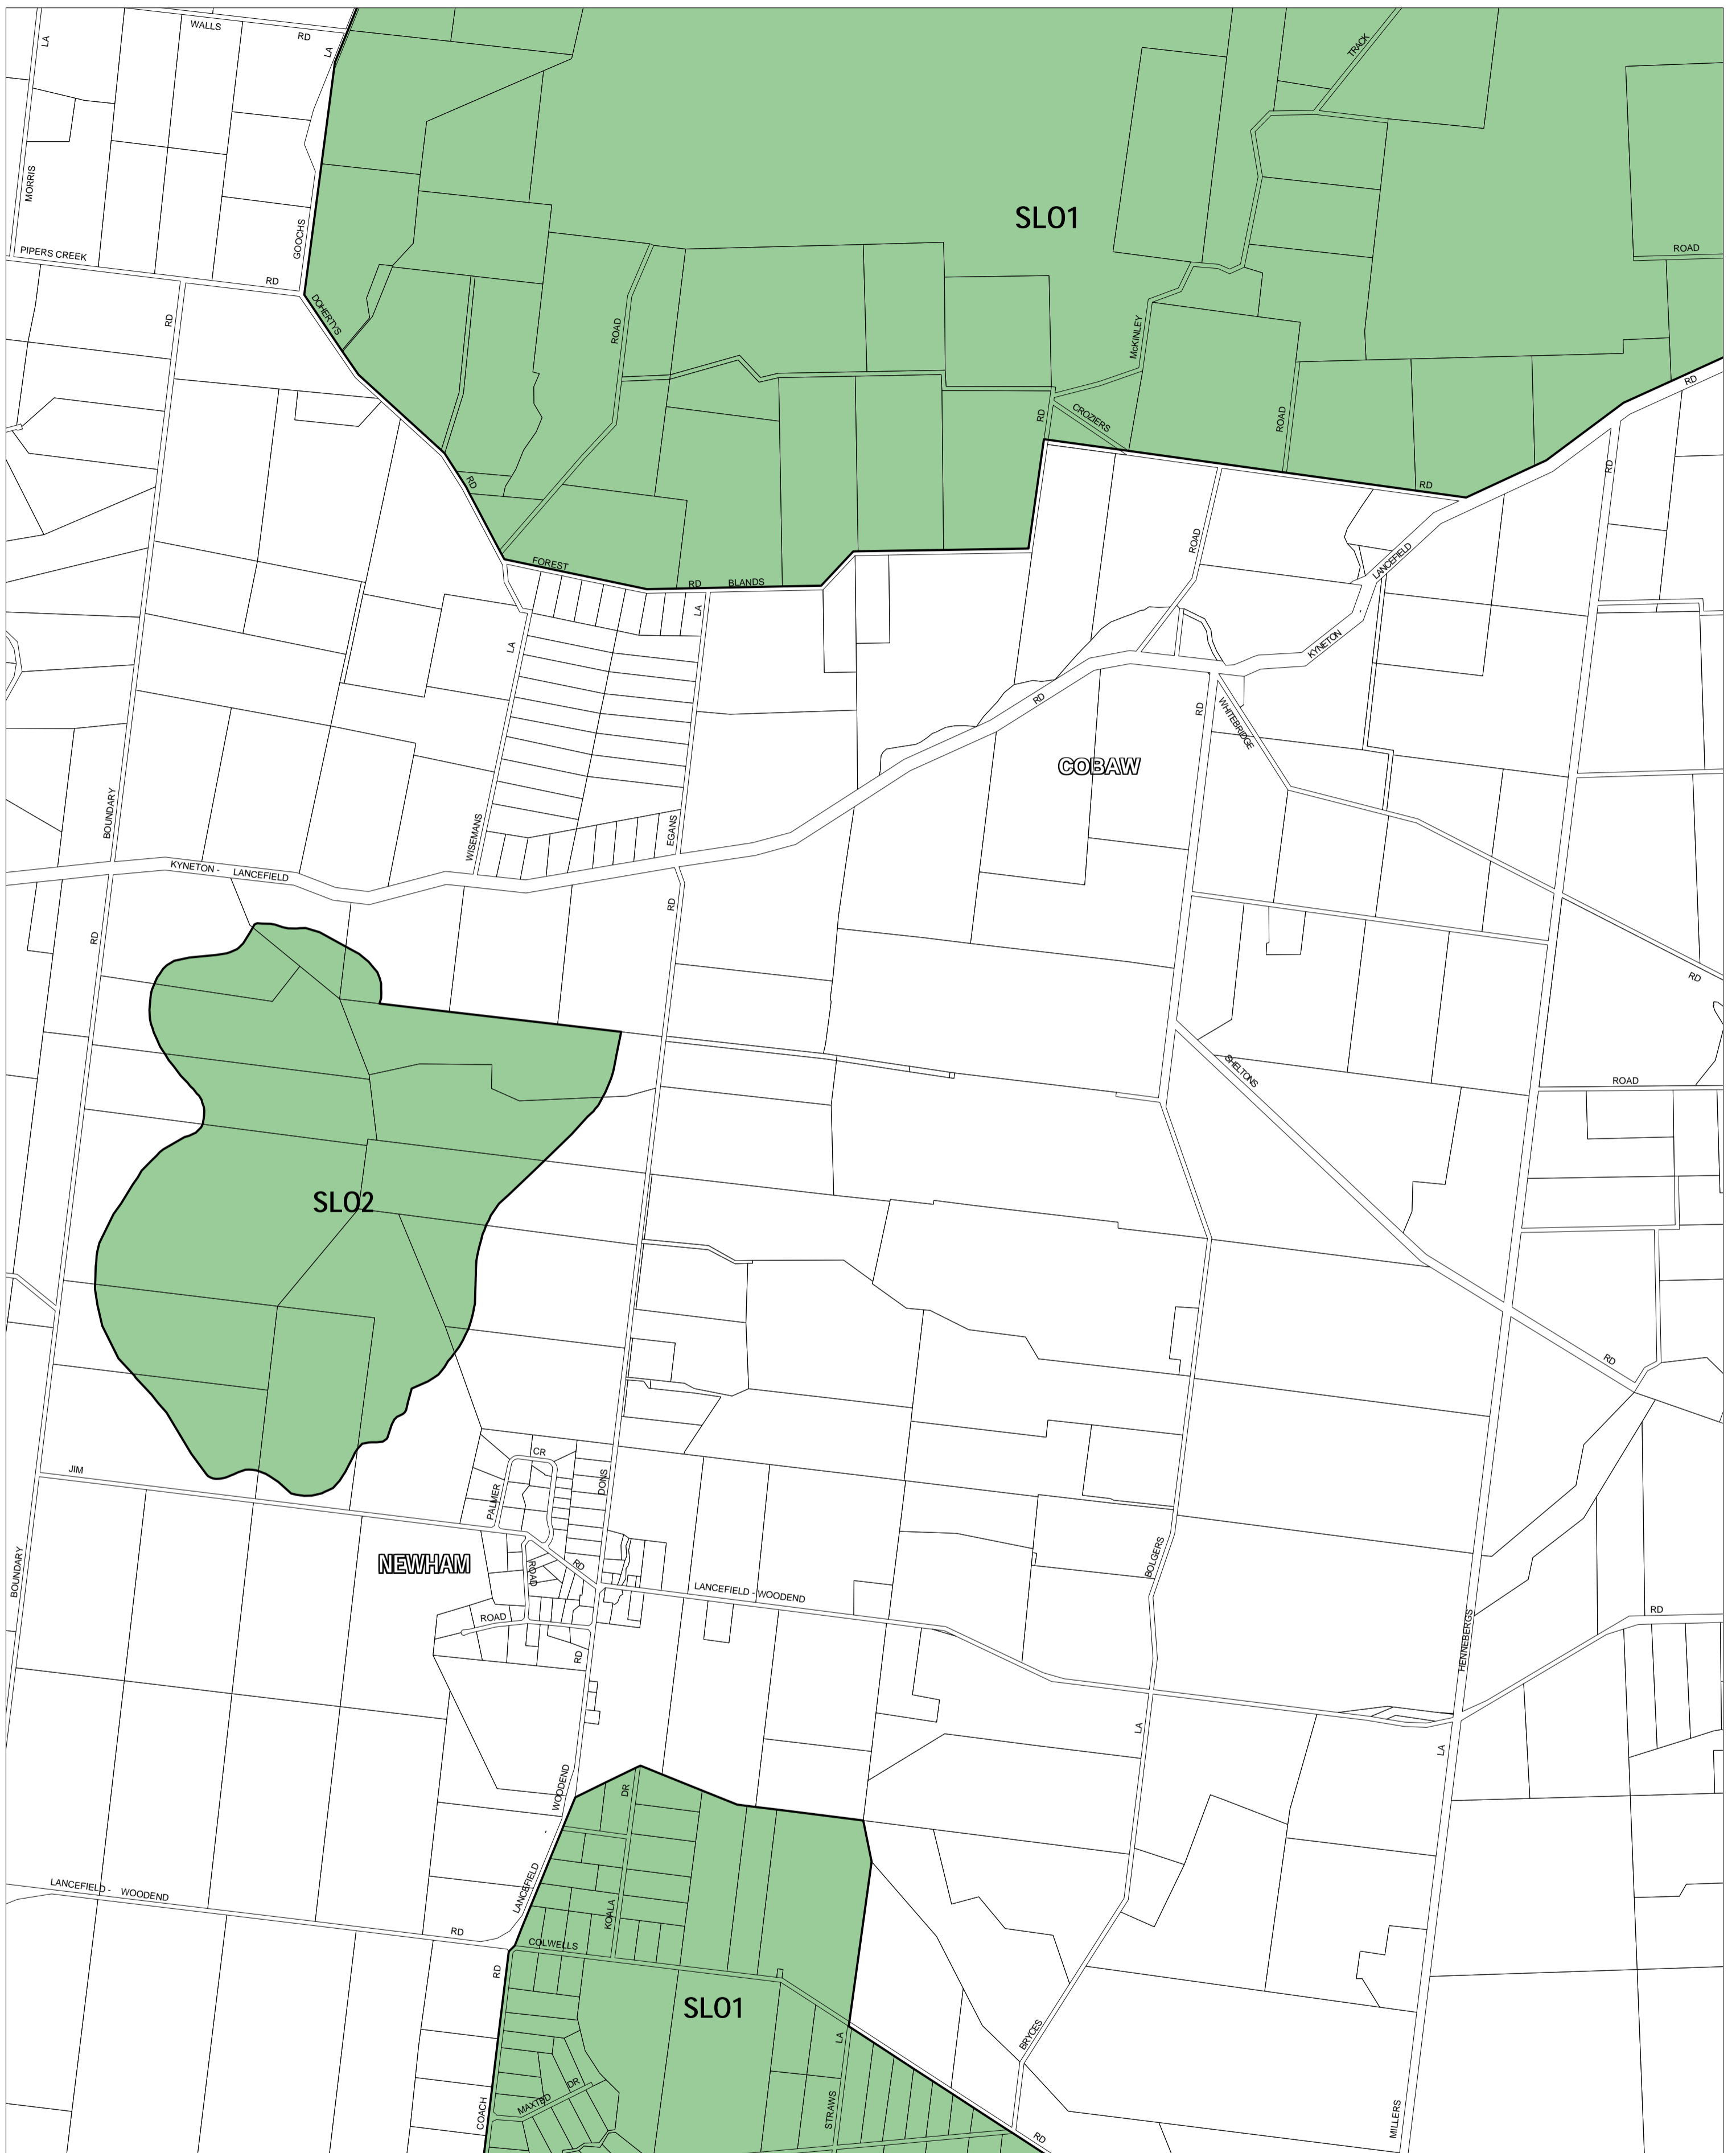

MACEDON RANGES PLANNING SCHEME - LOCAL PROVISION

Overlays

- SLO1 Significant Landscape Overlay - Schedule 1
- SLO2 Significant Landscape Overlay - Schedule 2

AUSTRALIAN MAP GRID ZONE 55

INDEX TO ADJOINING METRIC SERIES MAP

Printed: 10/10/2007