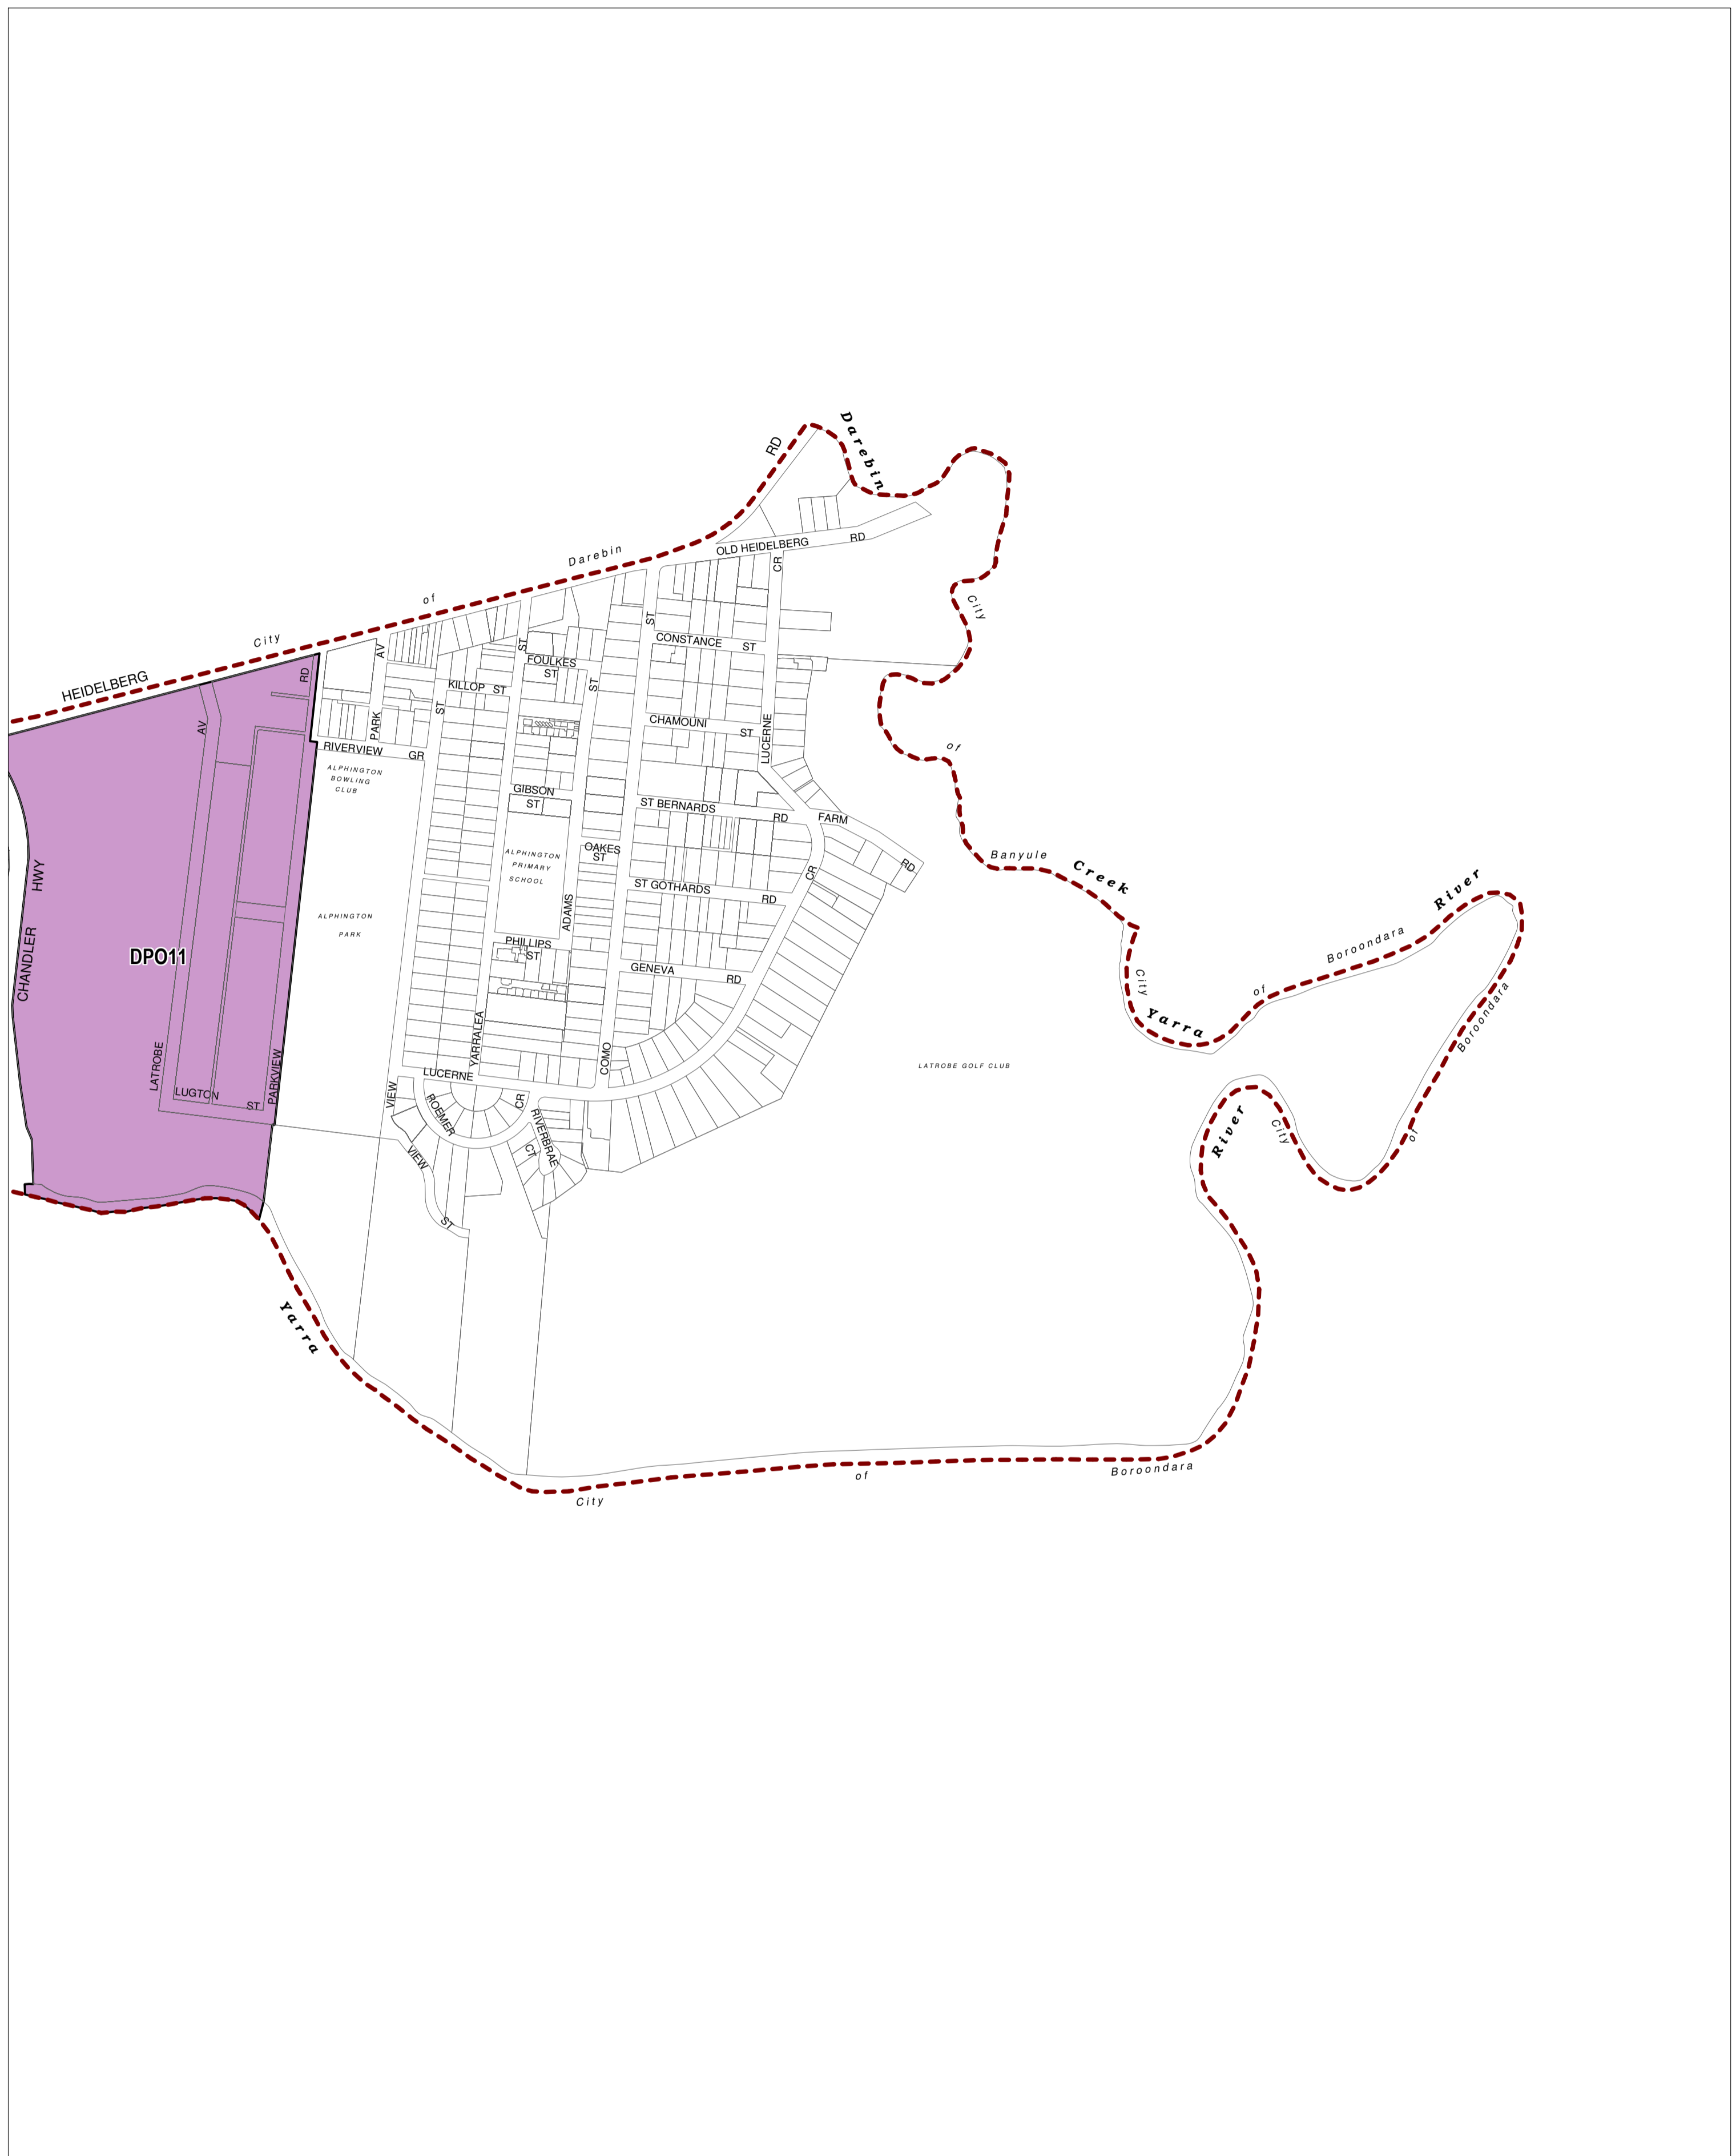

YARRA PLANNING SCHEME - LOCAL PROVISION

Overlays

DPO11 Development Plan Overlay - Schedule 11

100 0 100 200 300 400 500 m

AUSTRALIAN MAP GRID ZONE 55

State Government Victoria

INDEX TO ADJOINING METRIC SERIES MAP

1	2	3
4	5	6
7	8	9

Printed: 11/7/2013

AMENDMENT C200