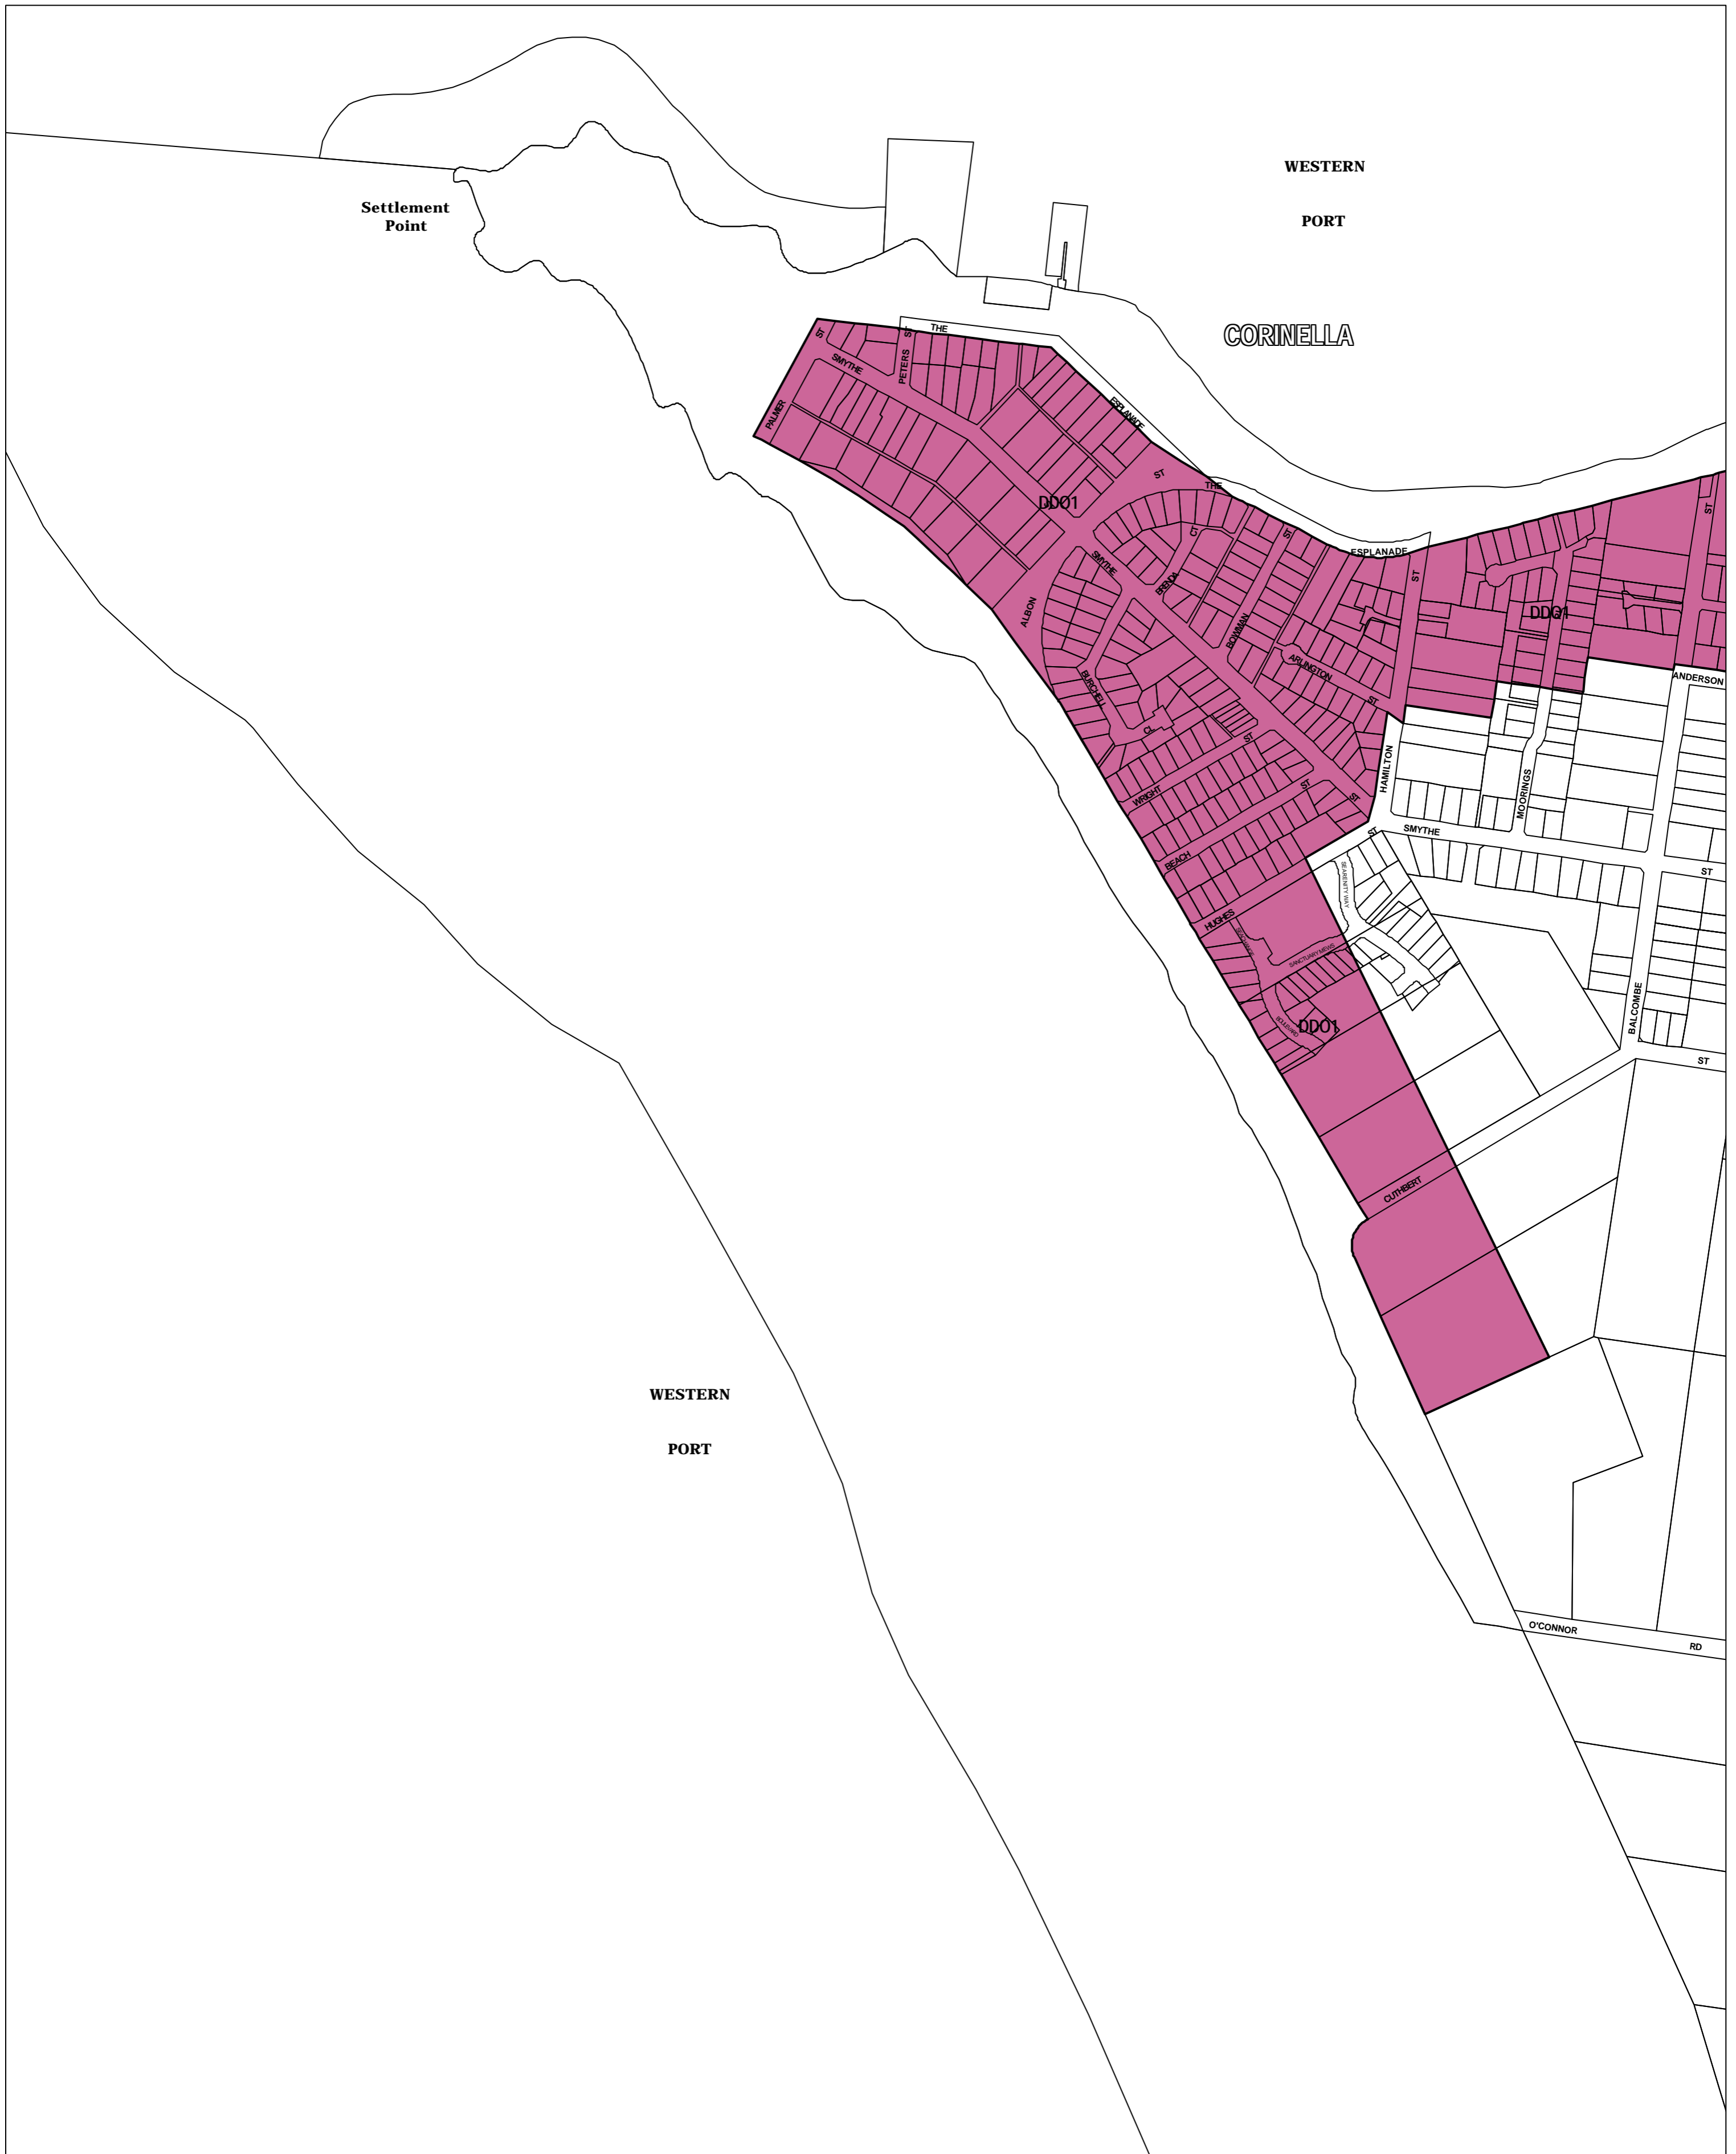

BASS COAST PLANNING SCHEME - LOCAL PROVISION

Overlays
Design And Development Overlay - Schedule 1

AUSTRALIAN MAP GRID ZONE 55

Printed: 25/5/2007

AMENDMENT C4