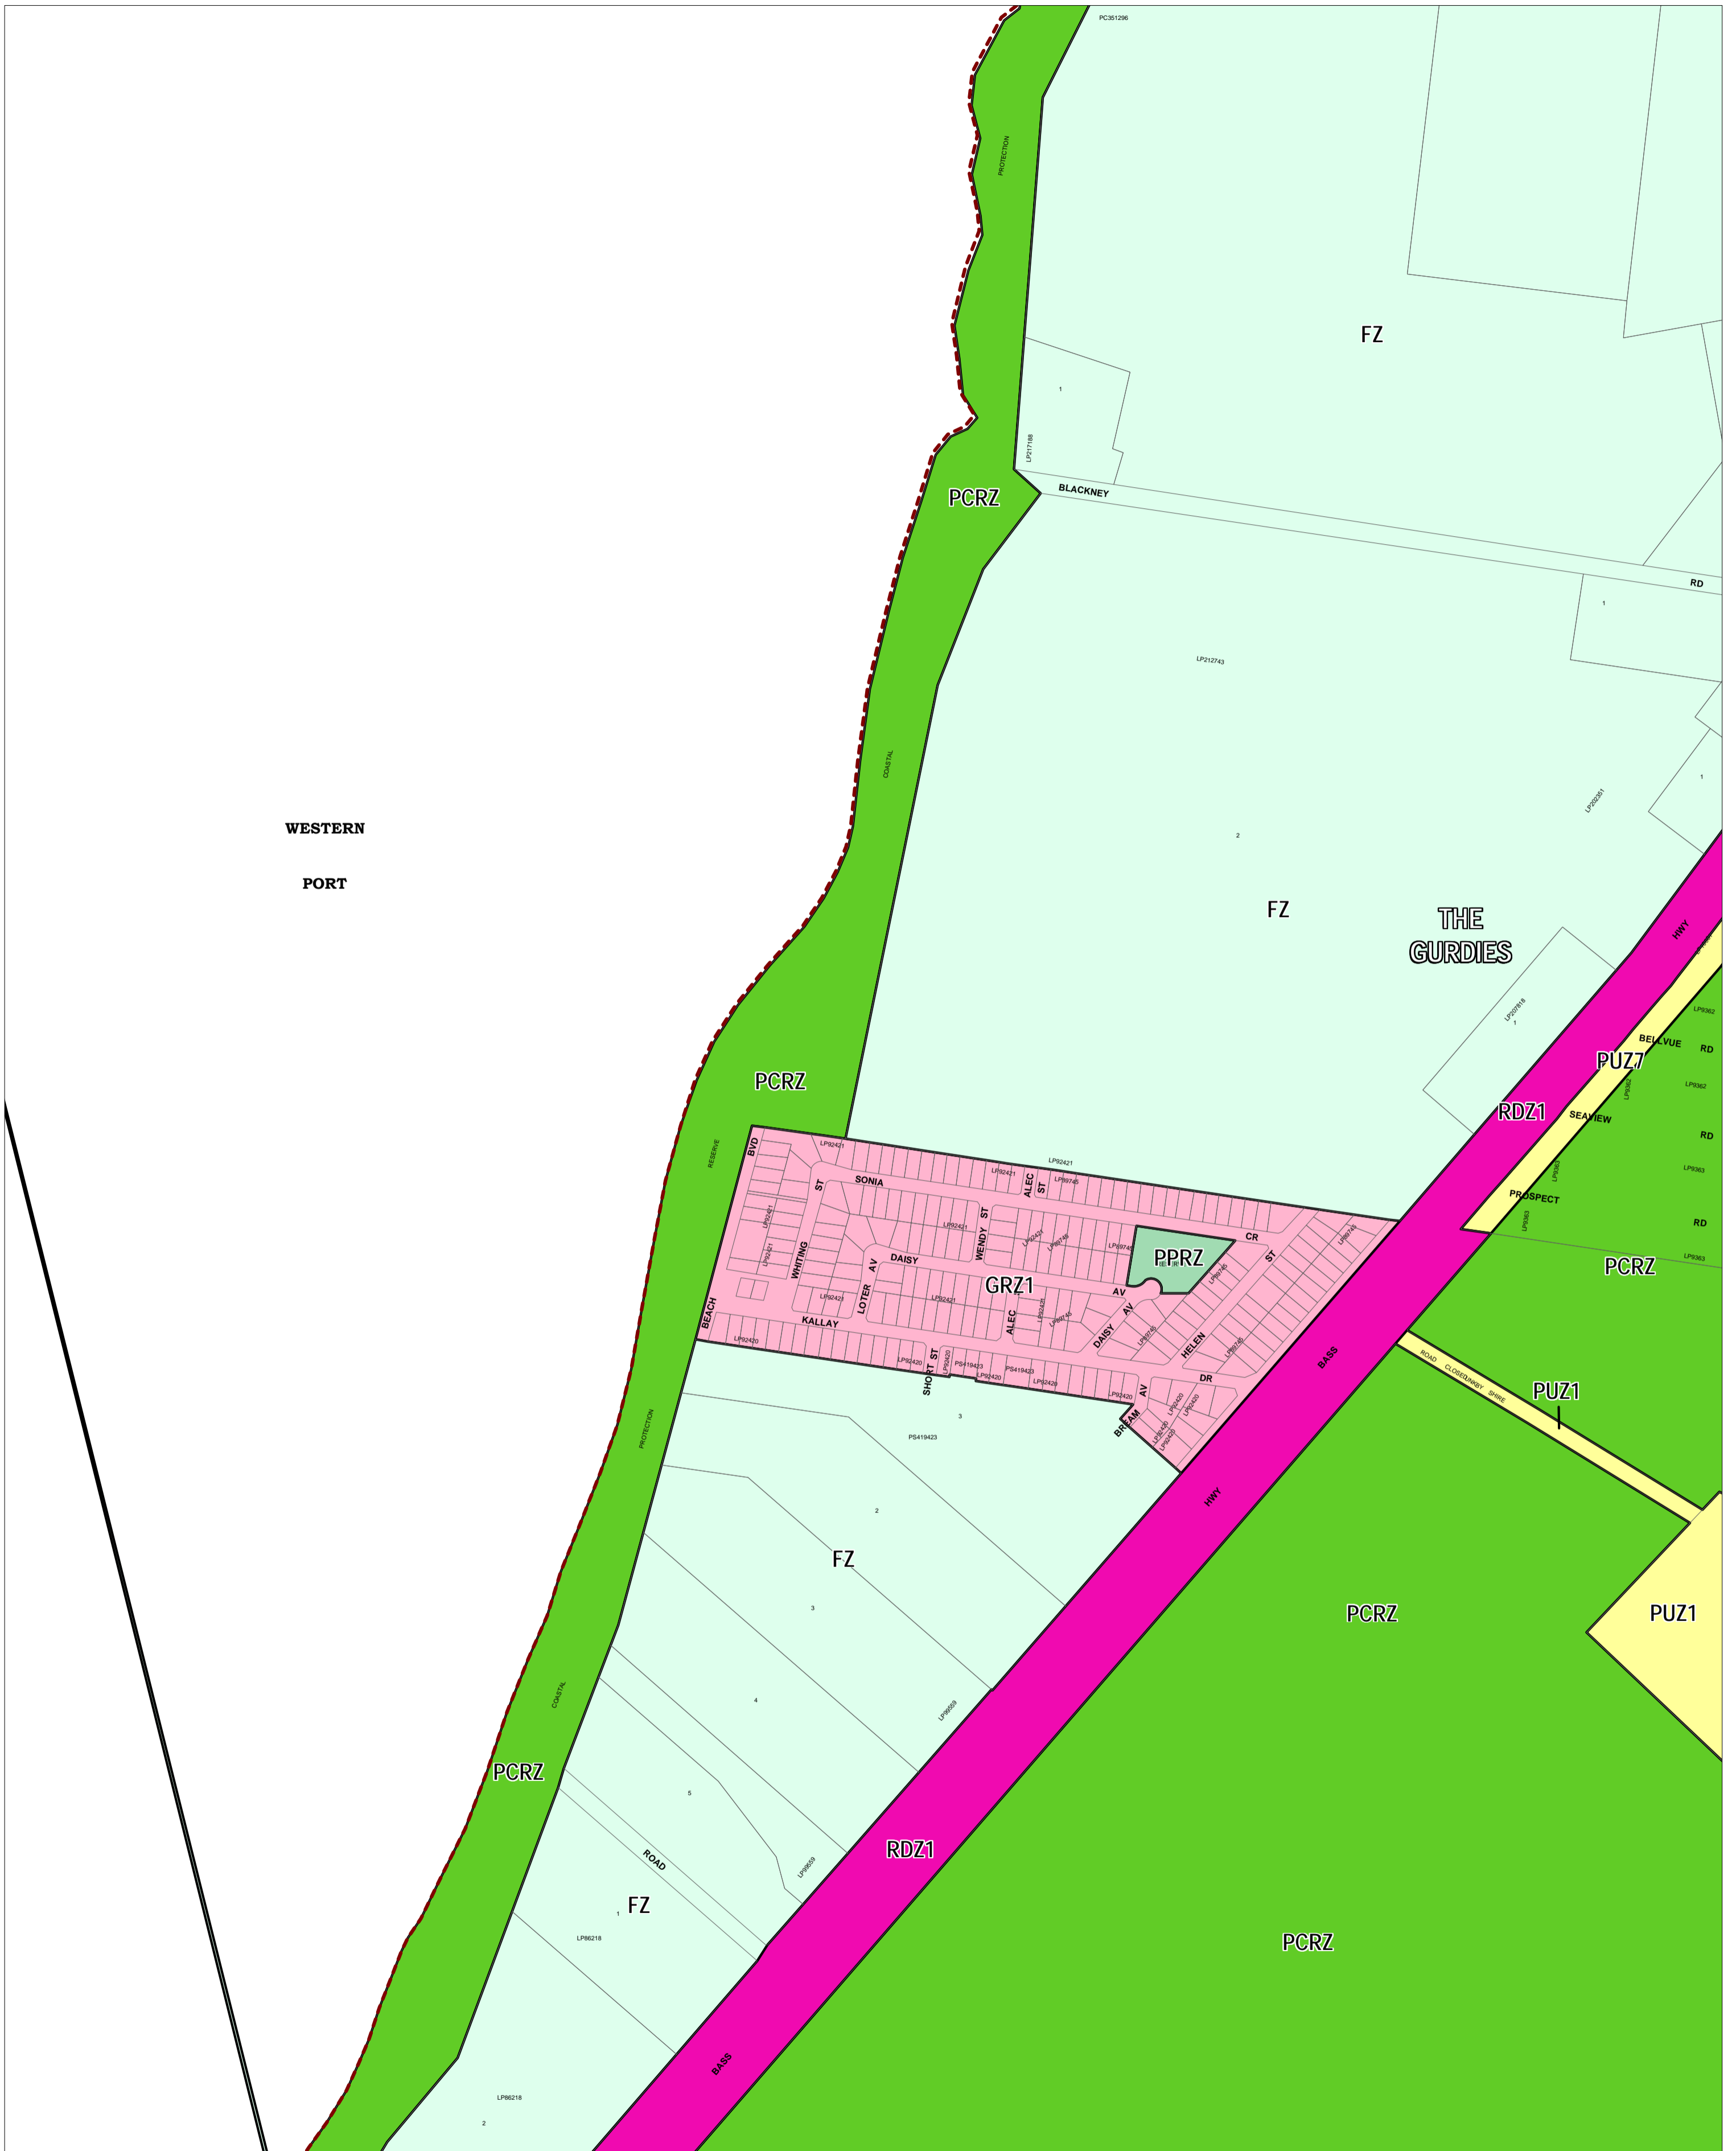

BASS COAST PLANNING SCHEME - LOCAL PROVISION

Public Land		Rural	
	Public Conservation And Resource Zone		Farming Zone
	Public Park And Recreation Zone		
	Public Use Zone - Other Public Use		
	Public Use Zone - Service And Utility		
	Road Zone - Category 1		
	Residential		
	General Residential Zone - Schedule 1		

Printed: 6/6/2014

AMENDMENT C141