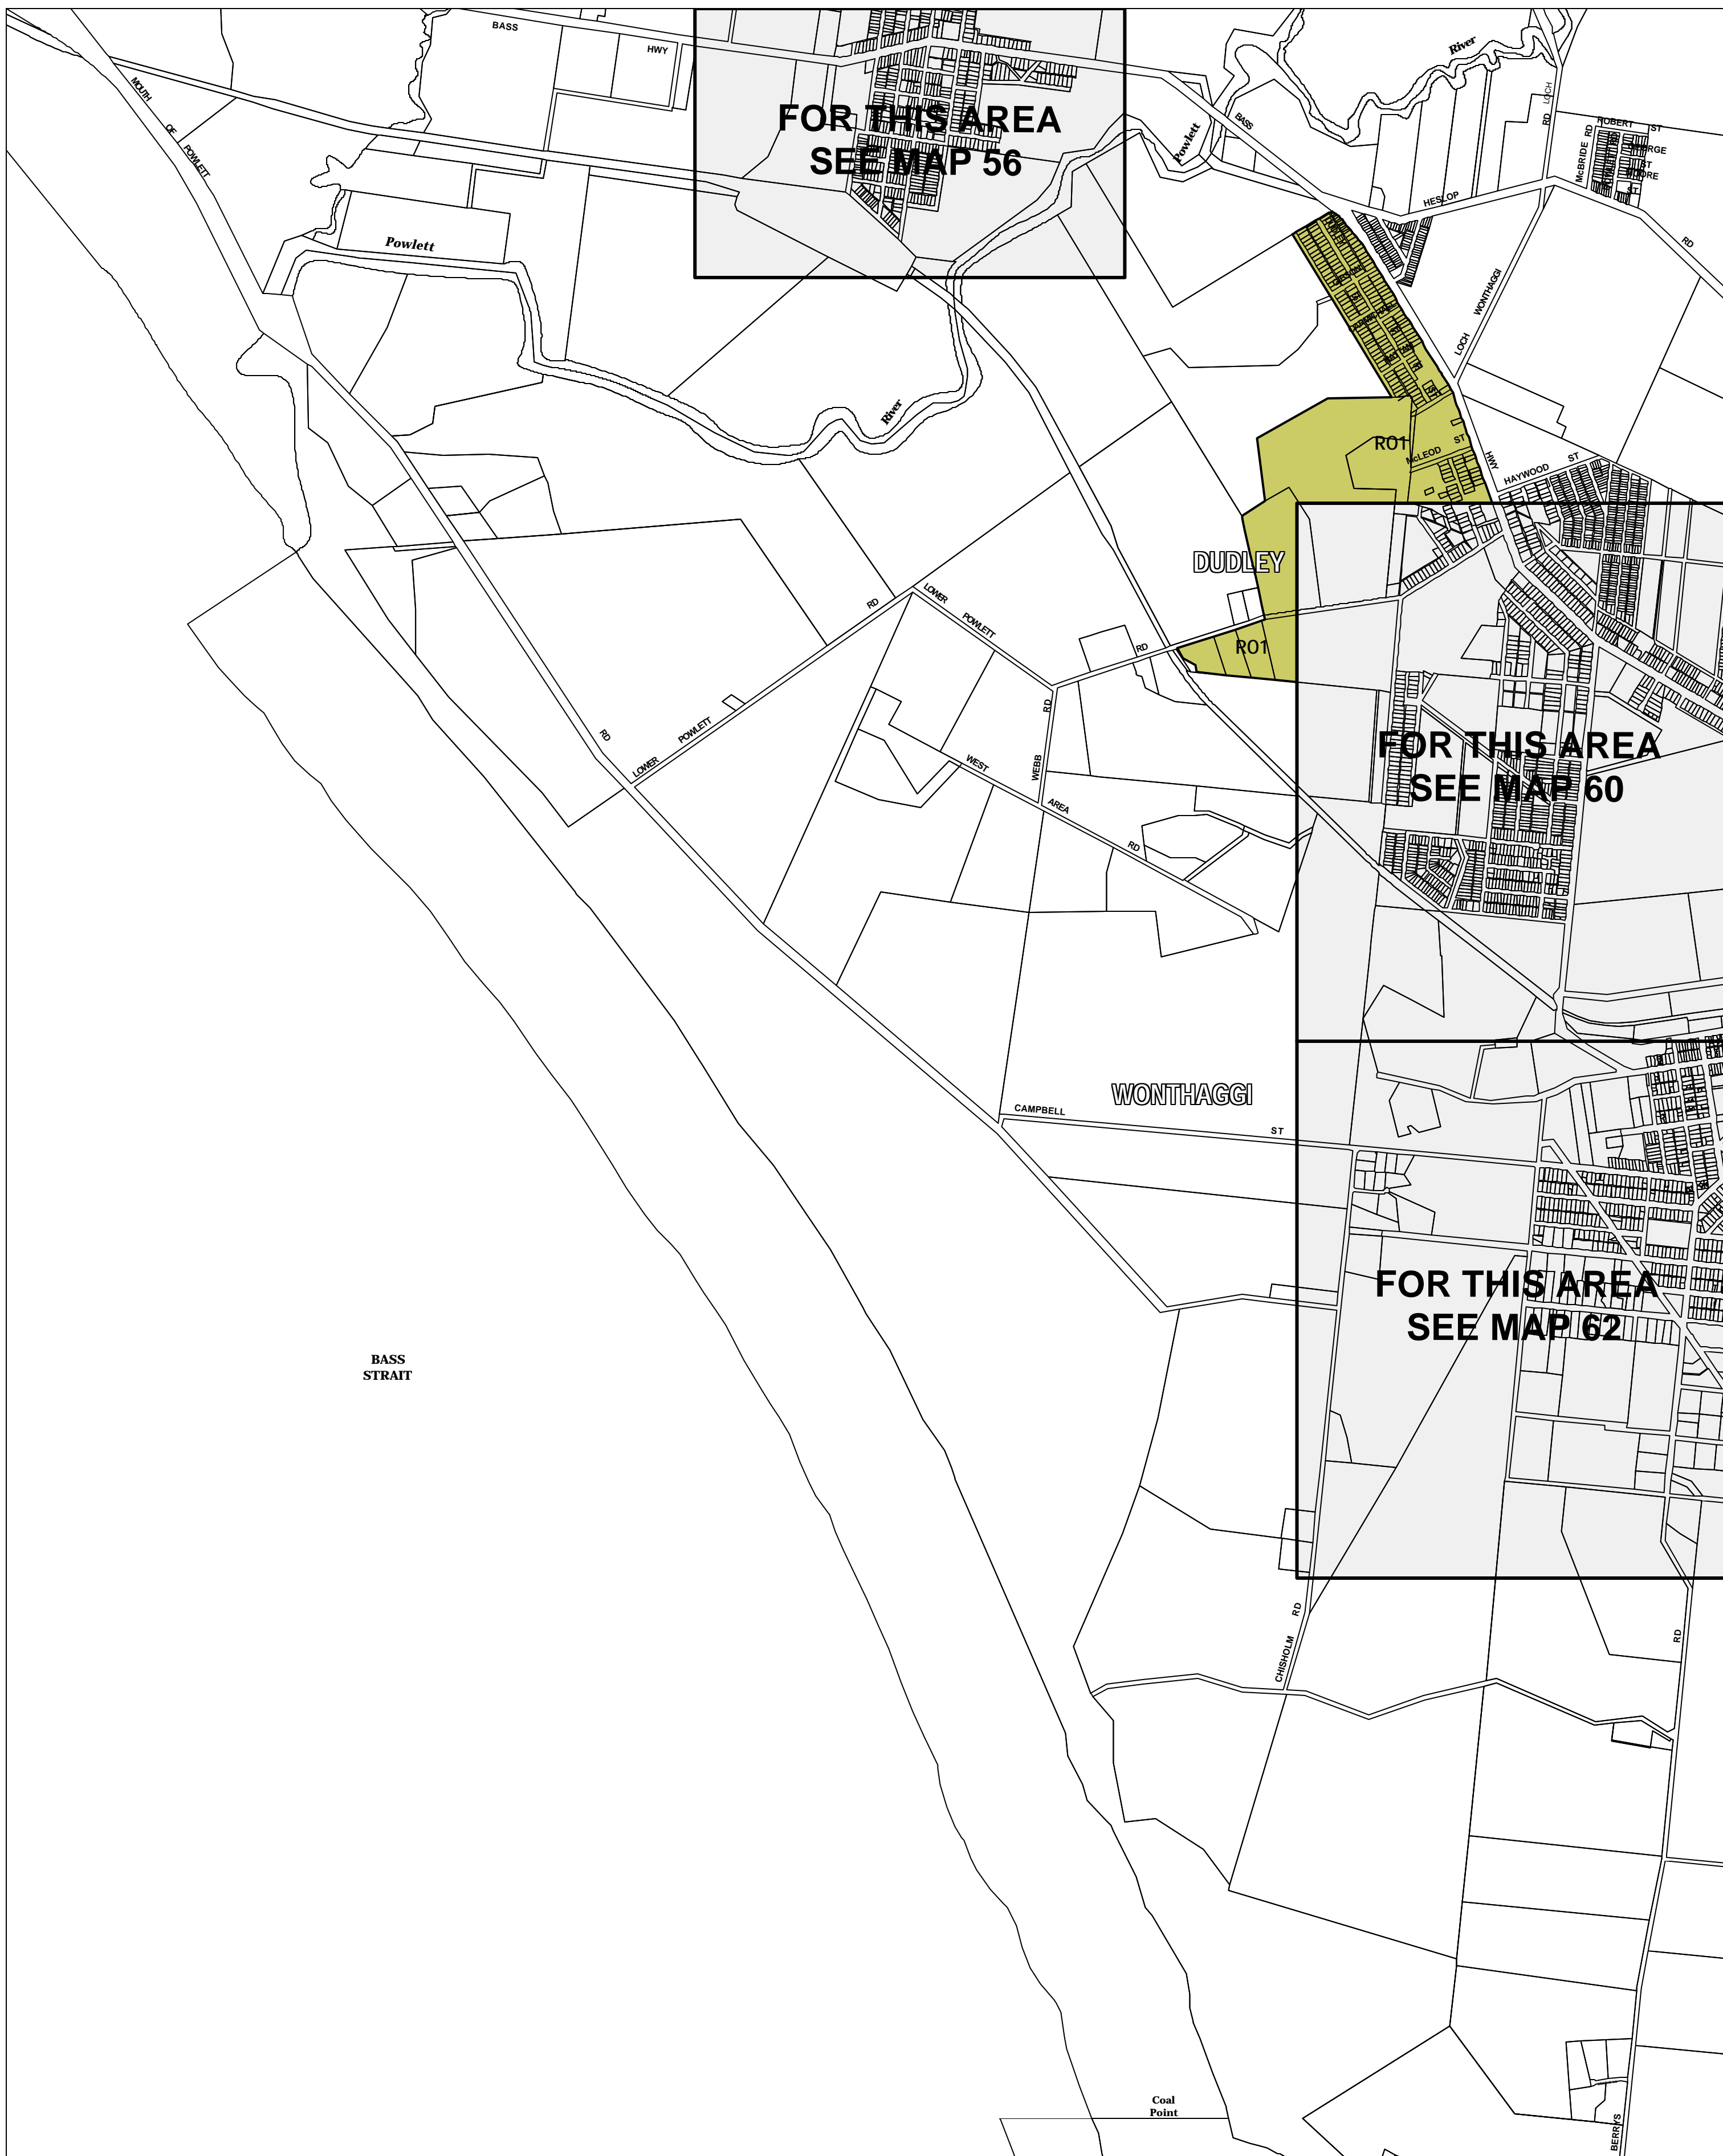

BASS COAST PLANNING SCHEME - LOCAL PROVISION

Overlays
RO1 Restructure Overlay - Schedule 1

AUSTRALIAN MAP GRID ZONE 55

INDEX TO ADJOINING METRIC SERIES MAP

Printed: 23/5/2007