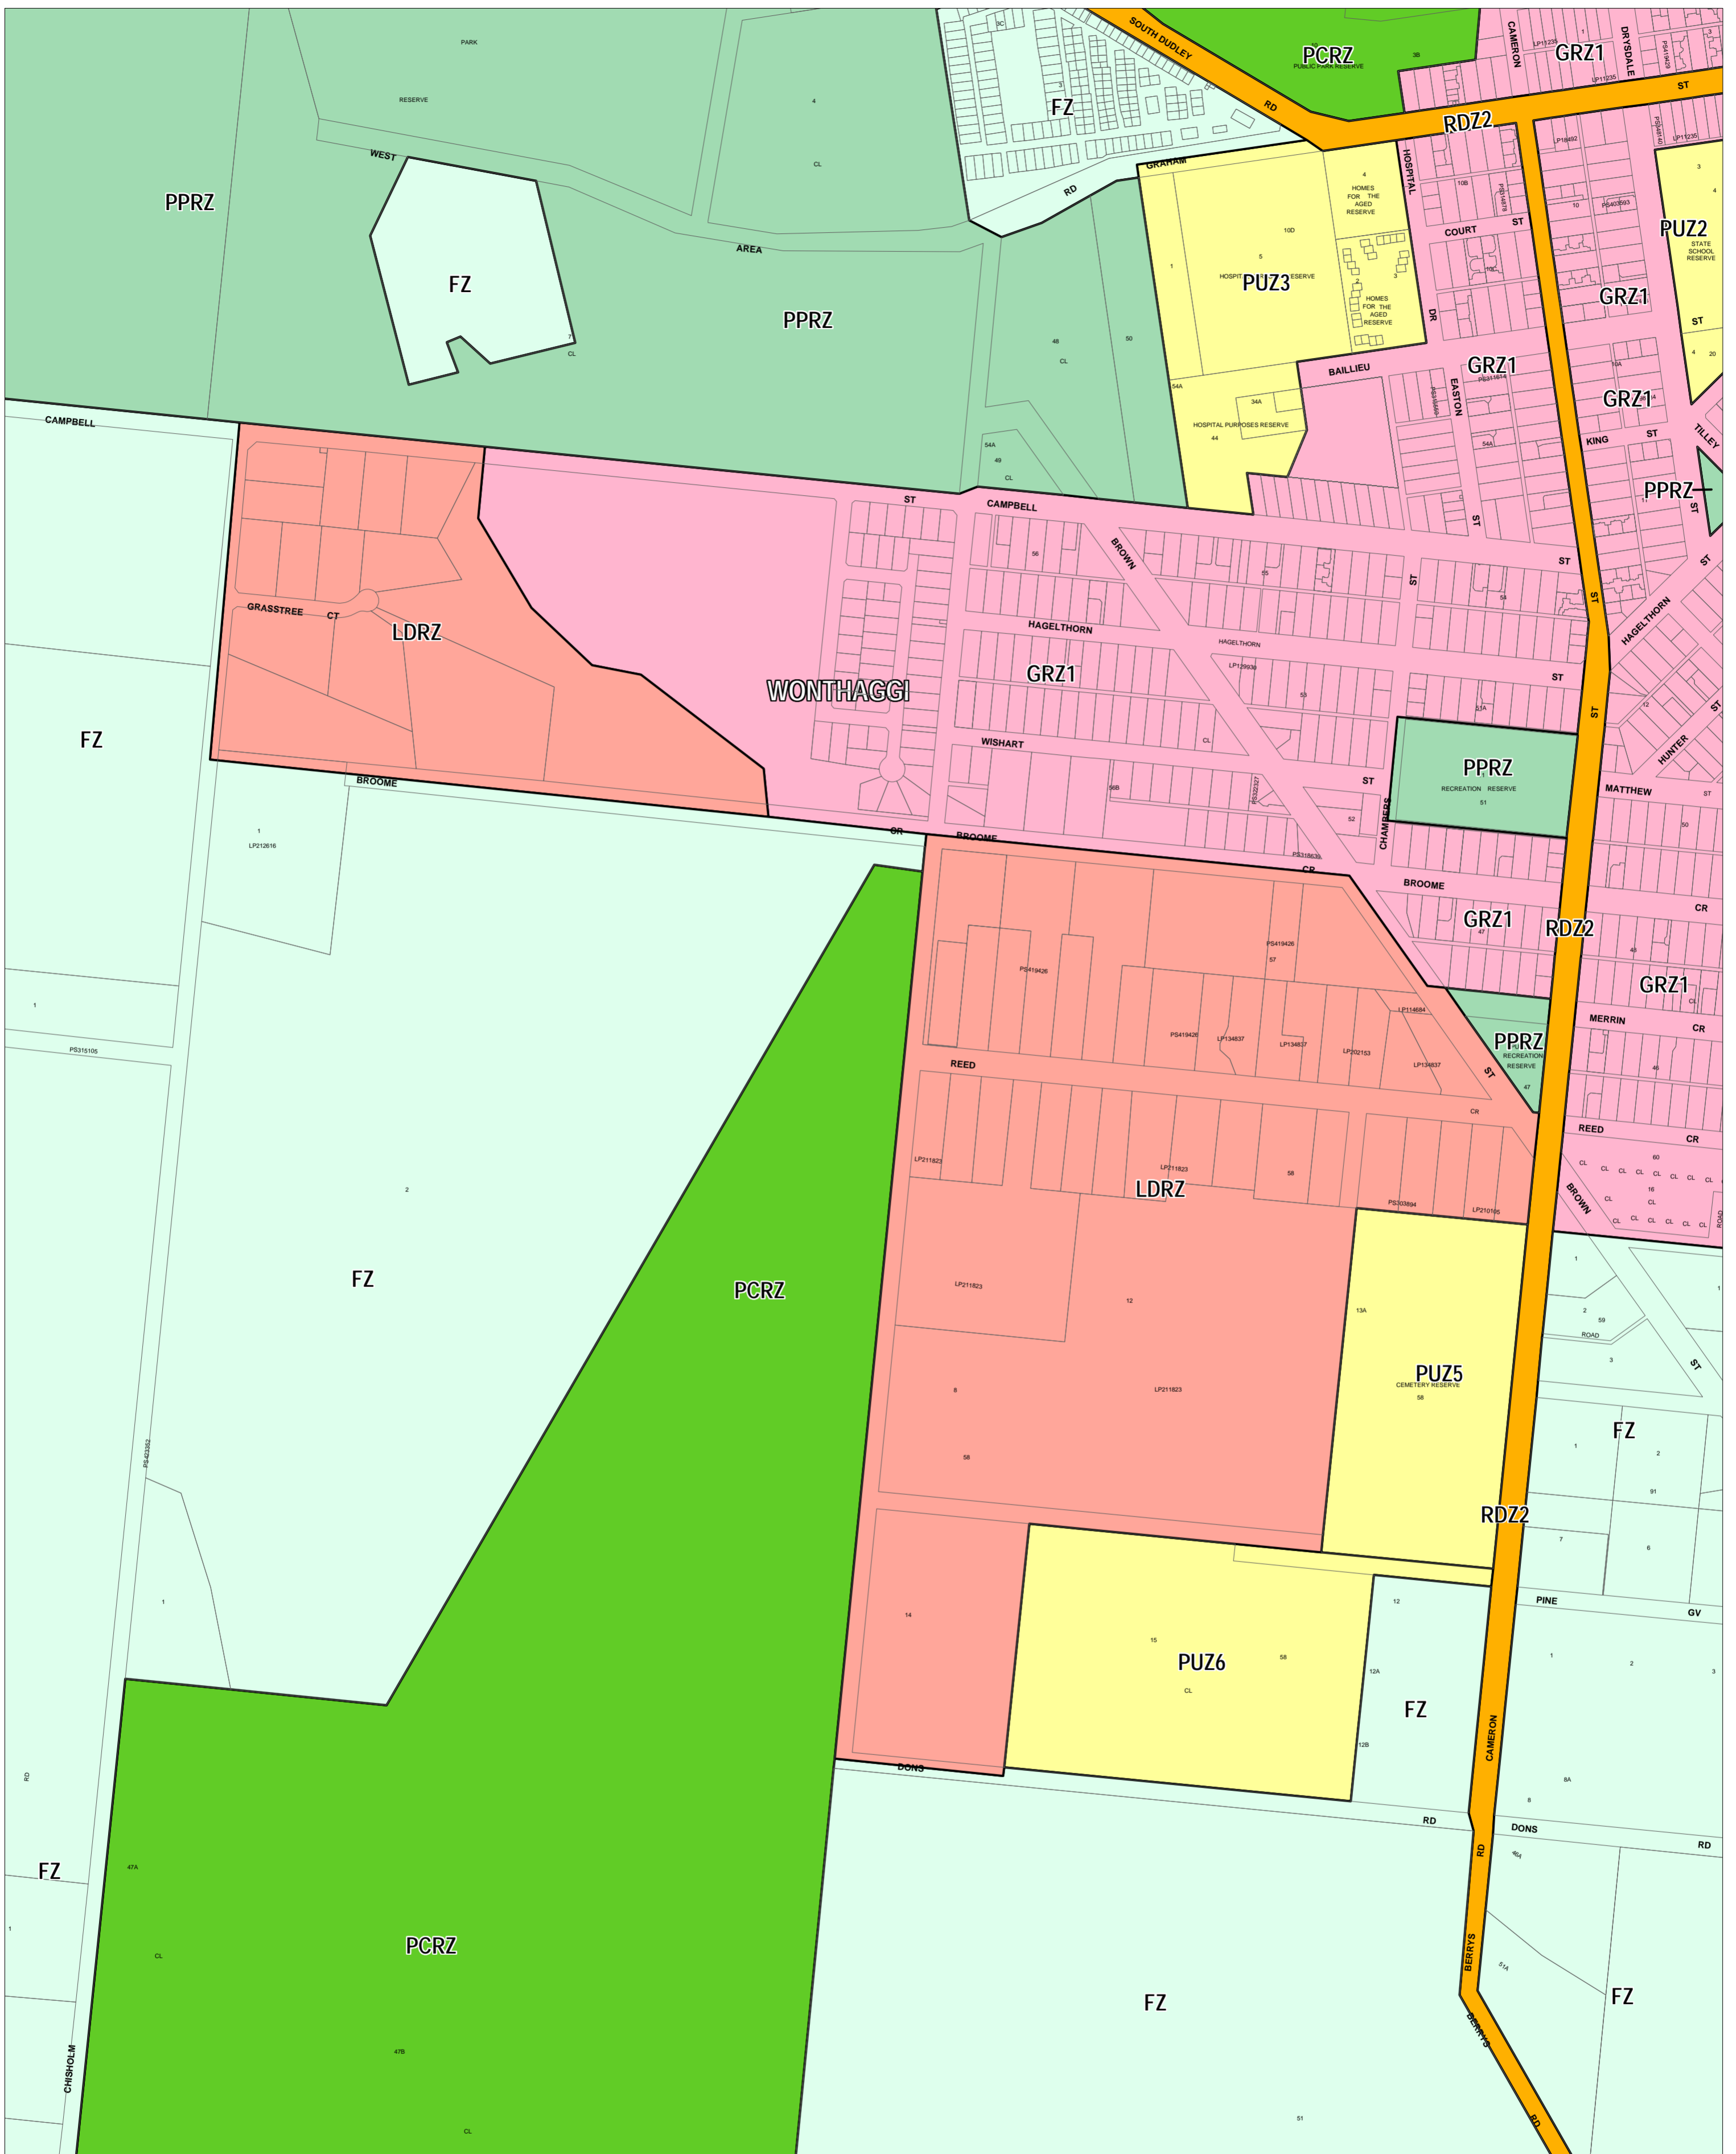

BASS COAST PLANNING SCHEME - LOCAL PROVISION

Public Land	Residential
PCRZ Public Conservation And Resource Zone	GRZ1 General Residential Zone - Schedule 1
PPRZ Public Park And Recreation Zone	LDRZ Low Density Residential Zone
PUZ5 Public Use Zone - Cemetery/Crematorium	FZ Farming Zone
PUZ2 Public Use Zone - Education	
PUZ3 Public Use Zone - Health And Community	
PUZ6 Public Use Zone - Local Government	
RDZ2 Road Zone - Category 2	

Printed: 10/6/2014

AMENDMENT C141

ZONES

MAP No 62