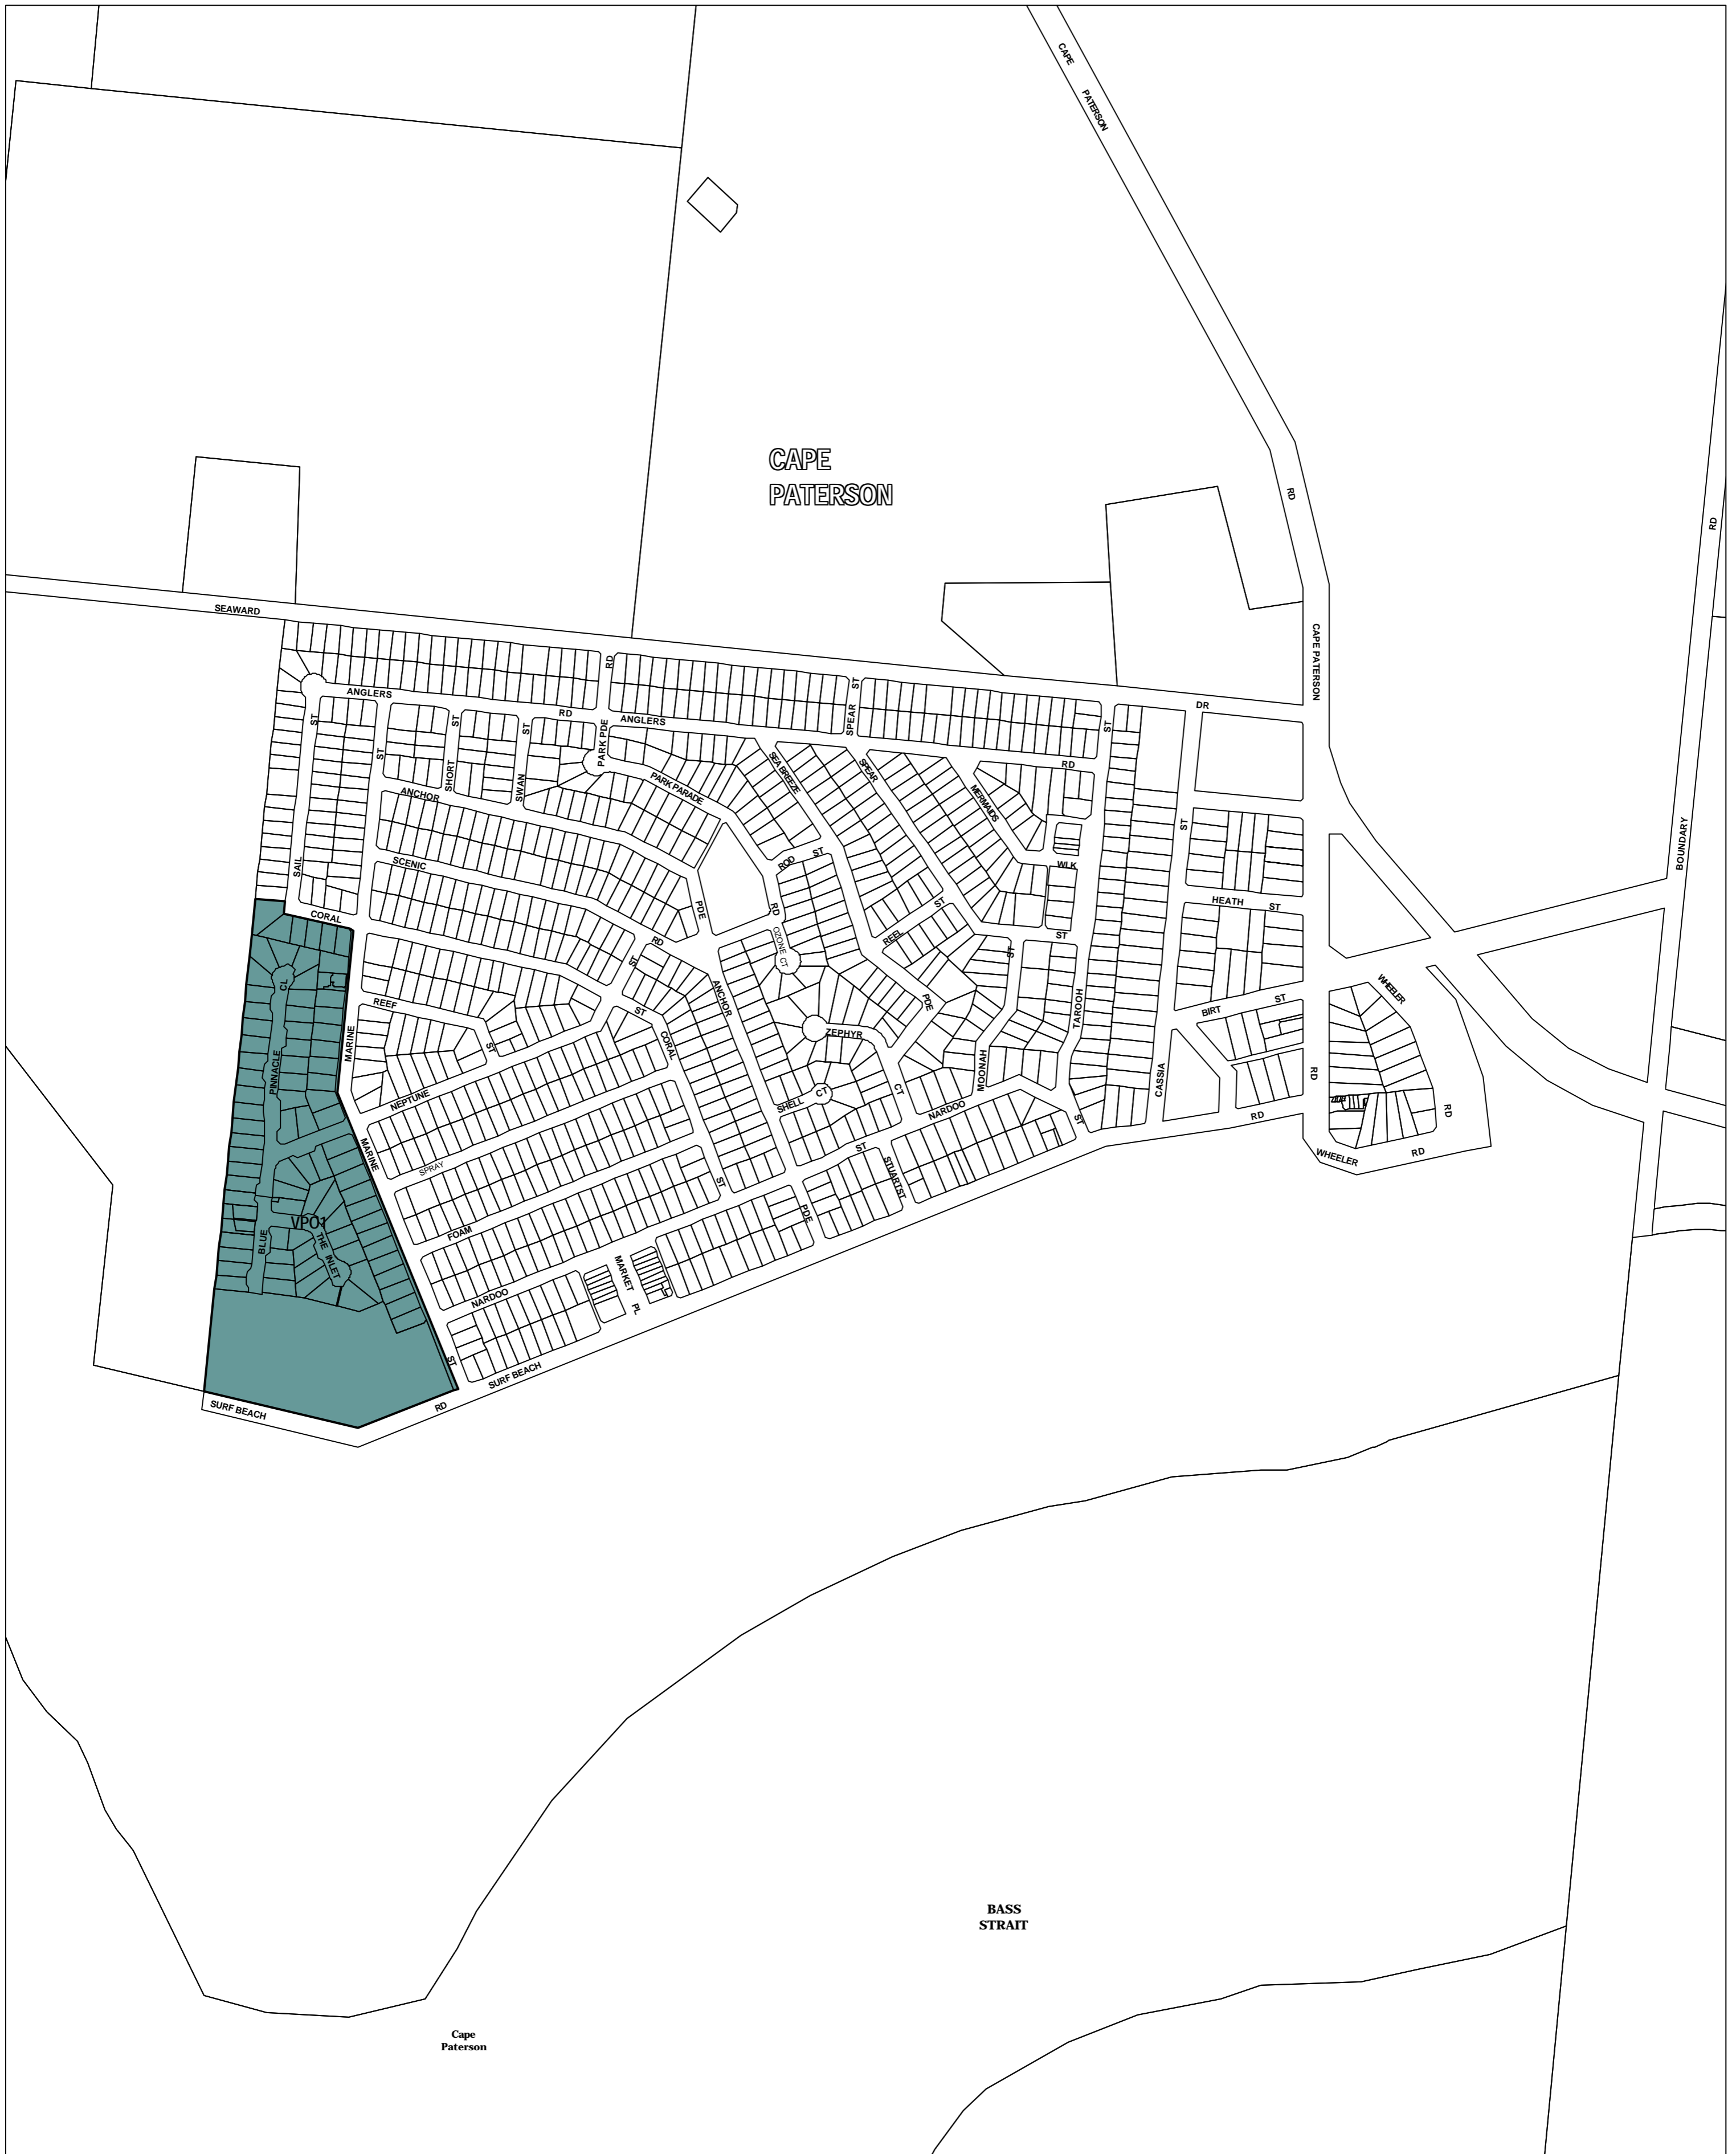

BASS COAST PLANNING SCHEME - LOCAL PROVISION

Overlays
Vegetation Protection Overlay - Schedule 1

AUSTRALIAN MAP GRID ZONE 55

Printed: 28/5/2007