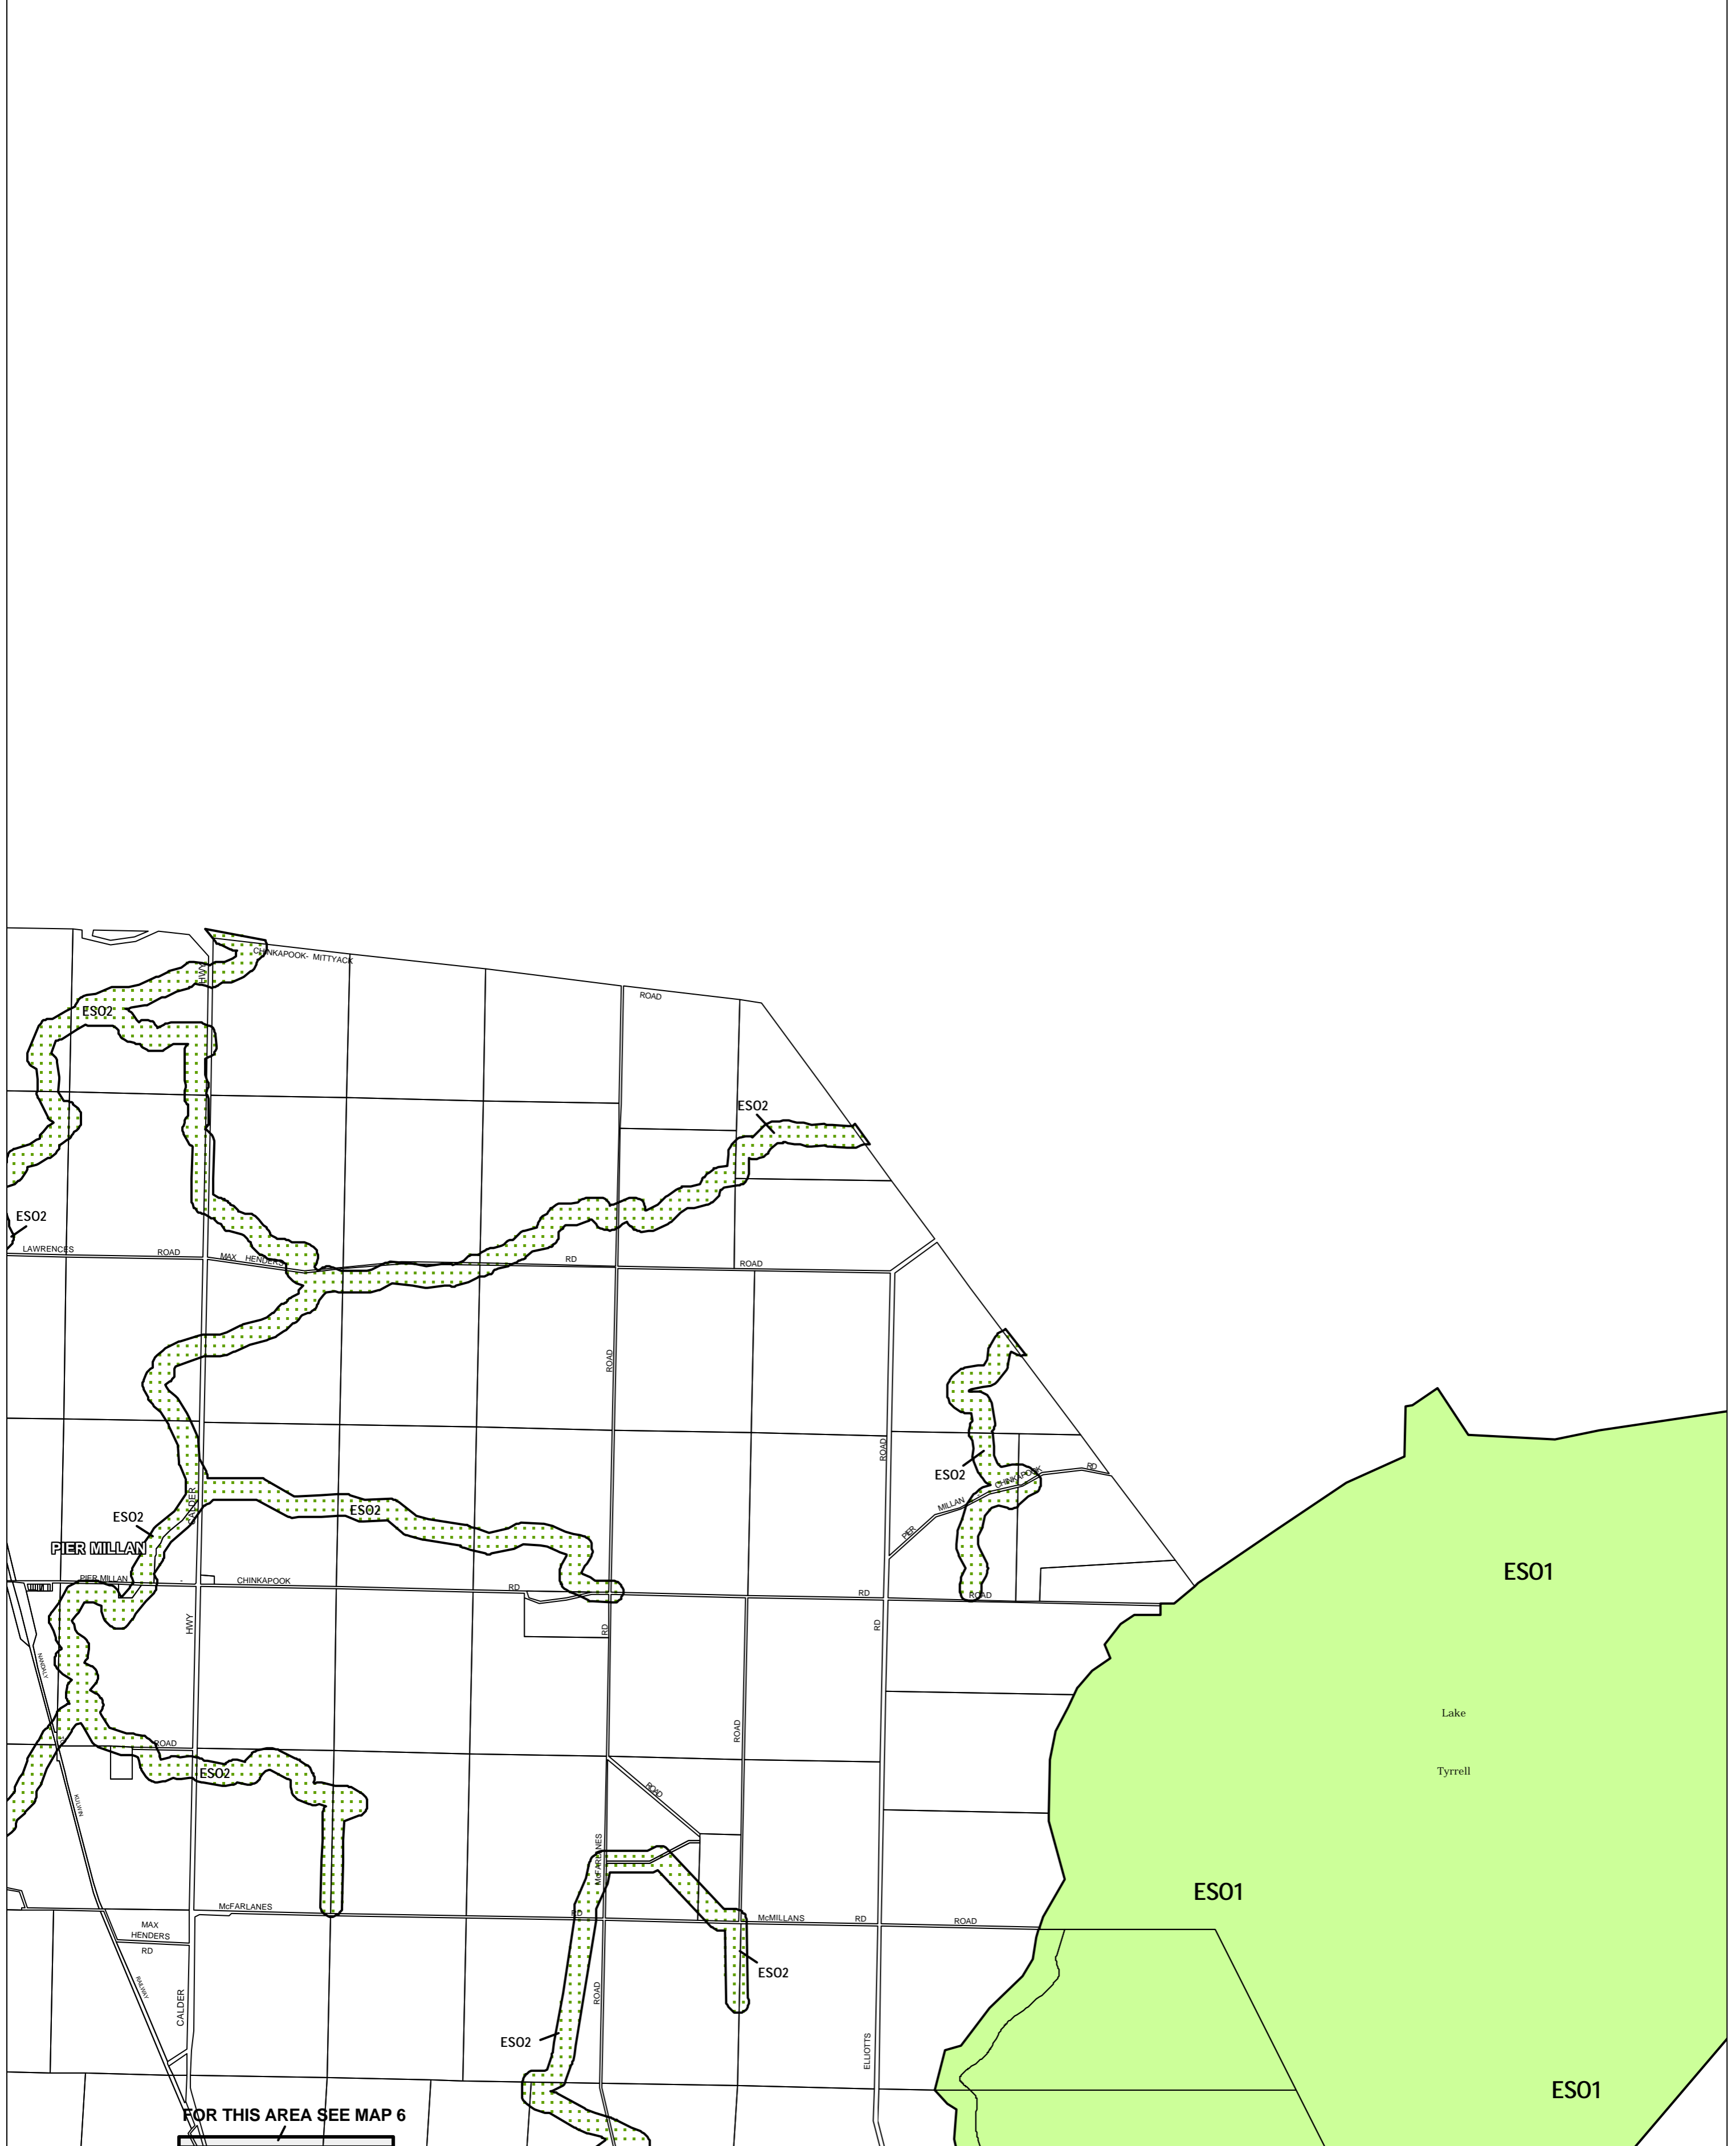

BULOKE PLANNING SCHEME - LOCAL PROVISION

Overlays	
	Environmental Significance Overlay - Schedule 1
	Environmental Significance Overlay - Schedule 2

AUSTRALIAN MAP GRID ZONE 54

Printed: 20/6/2007

INDEX TO ADJOINING METRIC SERIES MAP