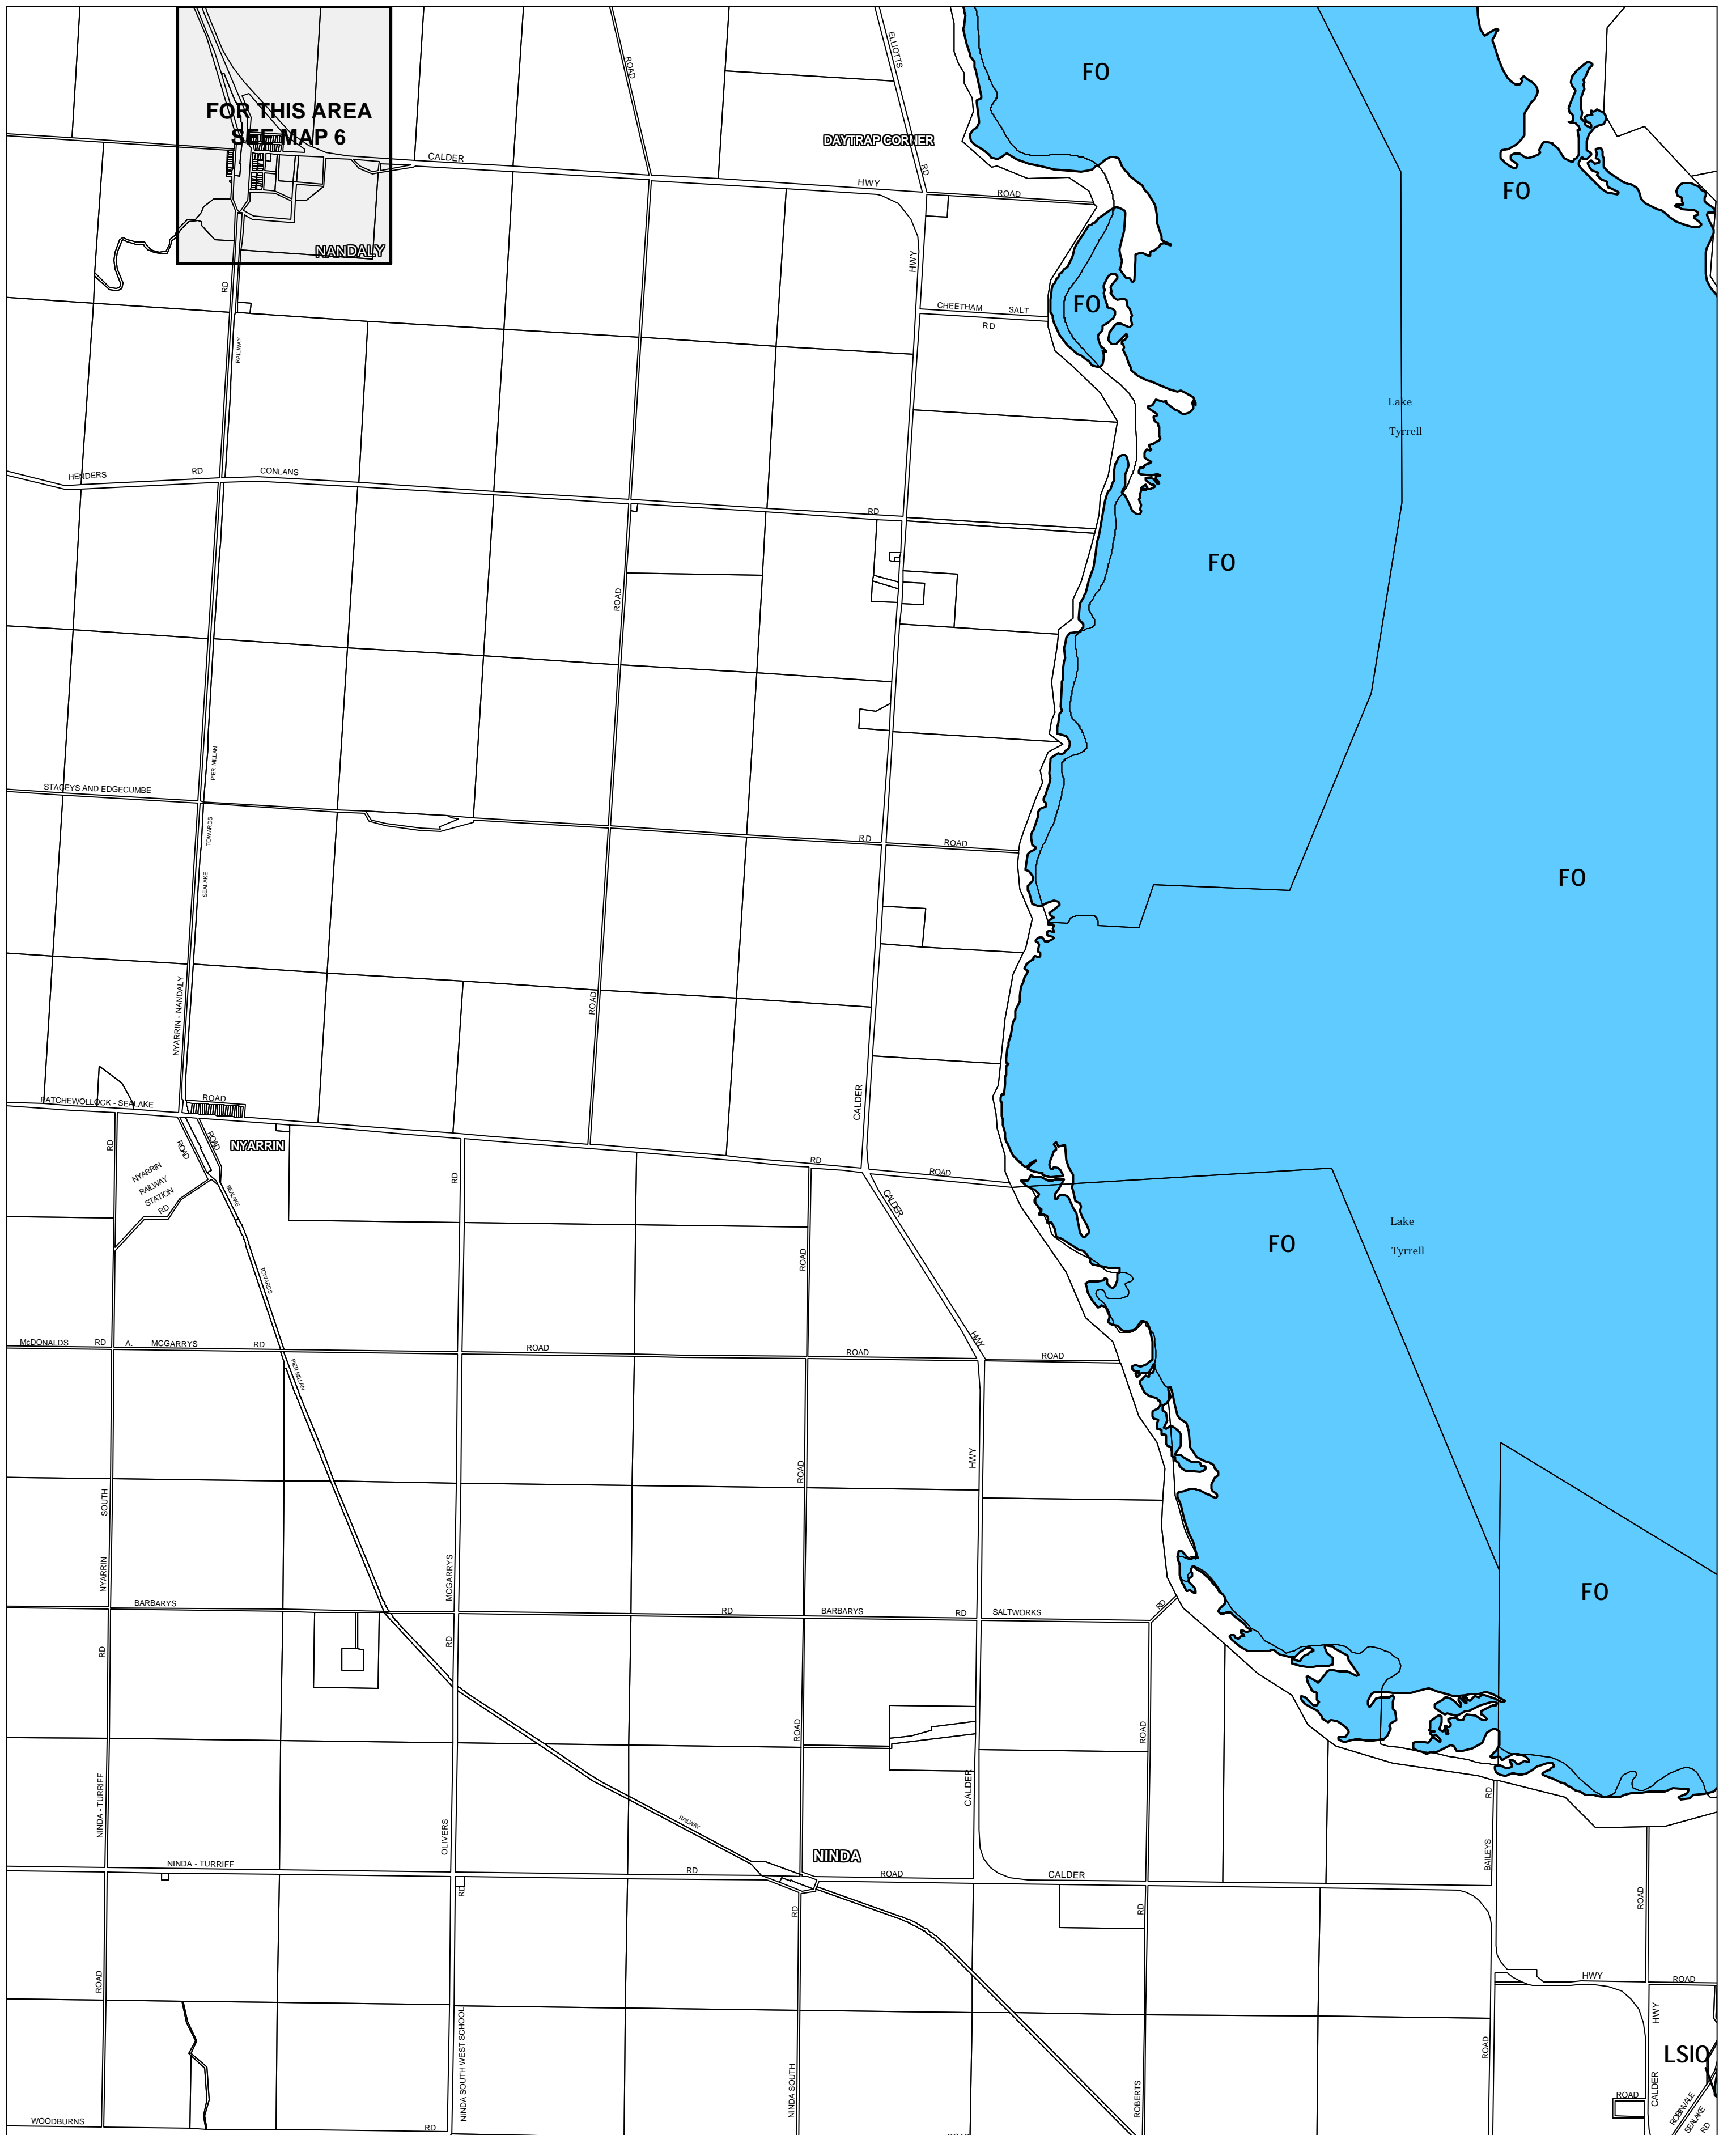

BULOKE PLANNING SCHEME - LOCAL PROVISION

Overlays

- Floodway Overlay
- Land Subject To Inundation Overlay

AUSTRALIAN MAP GRID ZONE 54

Printed: 22/5/2006

AMENDMENT C6