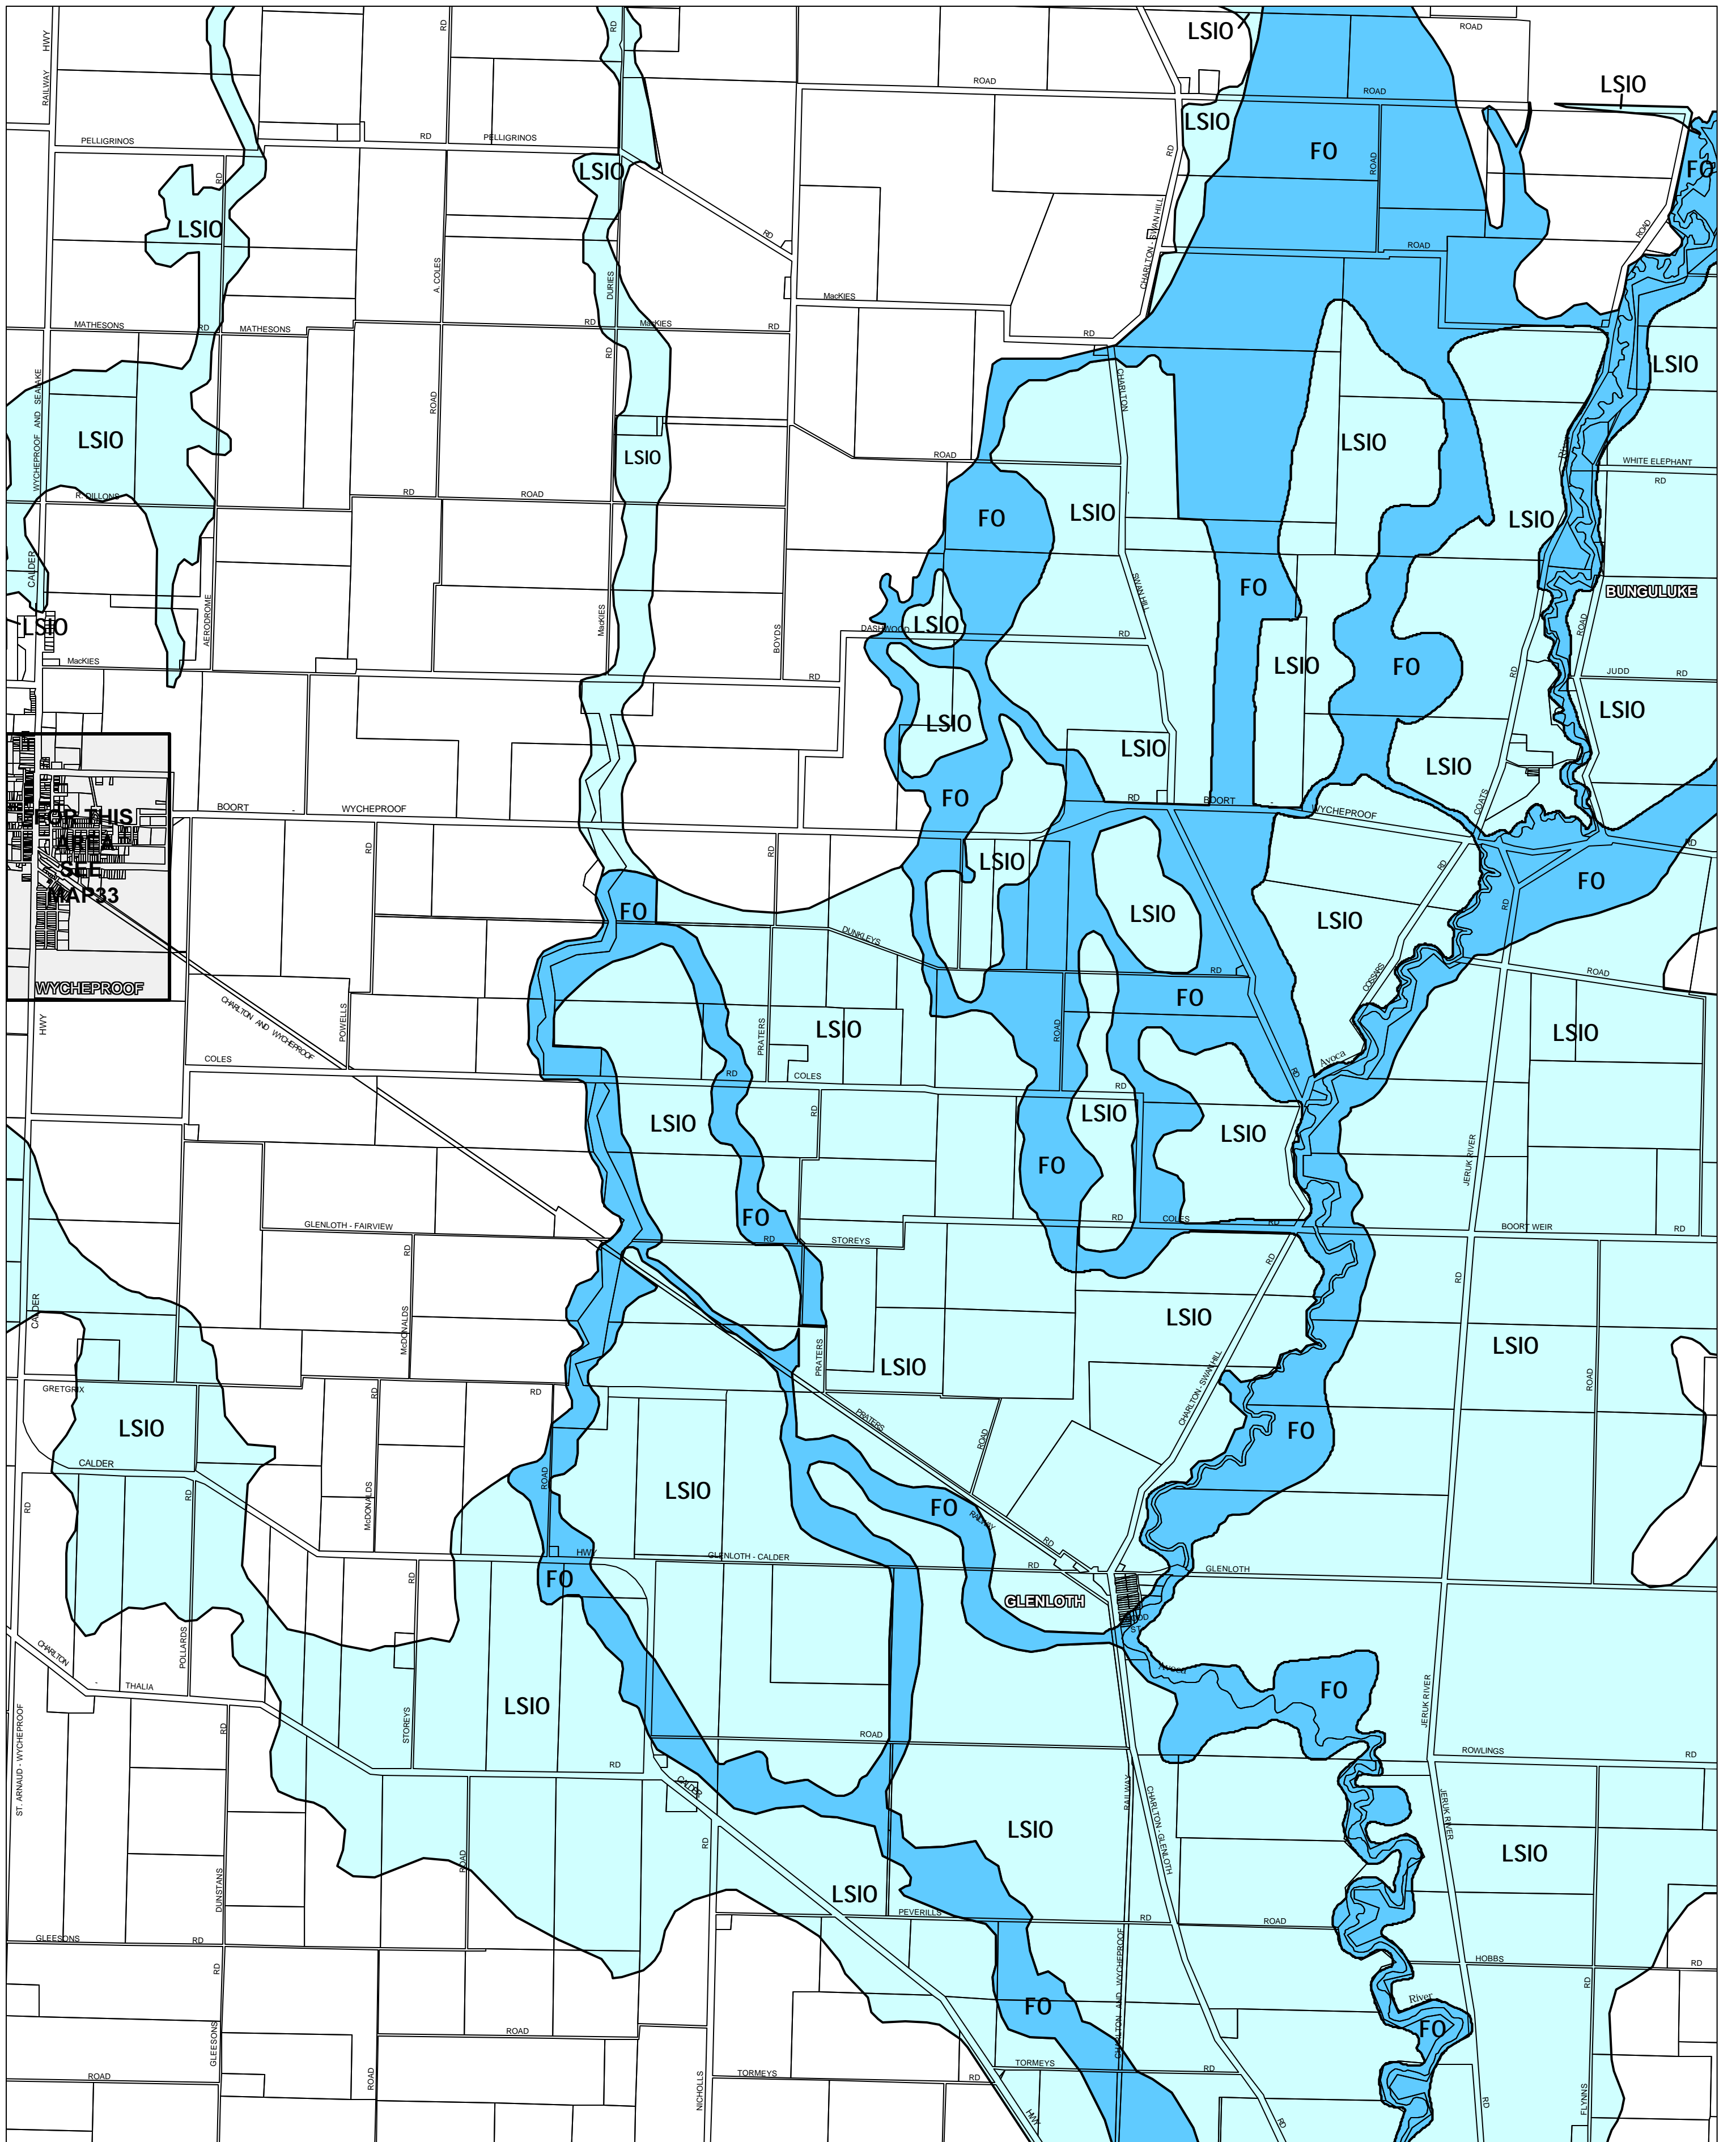

BULOKE PLANNING SCHEME - LOCAL PROVISION

Overlays

- FO Floodway Overlay
- LSIO Land Subject To Inundation Overlay

AUSTRALIAN MAP GRID ZONE 54

Printed: 22/5/2006

AMENDMENT C6