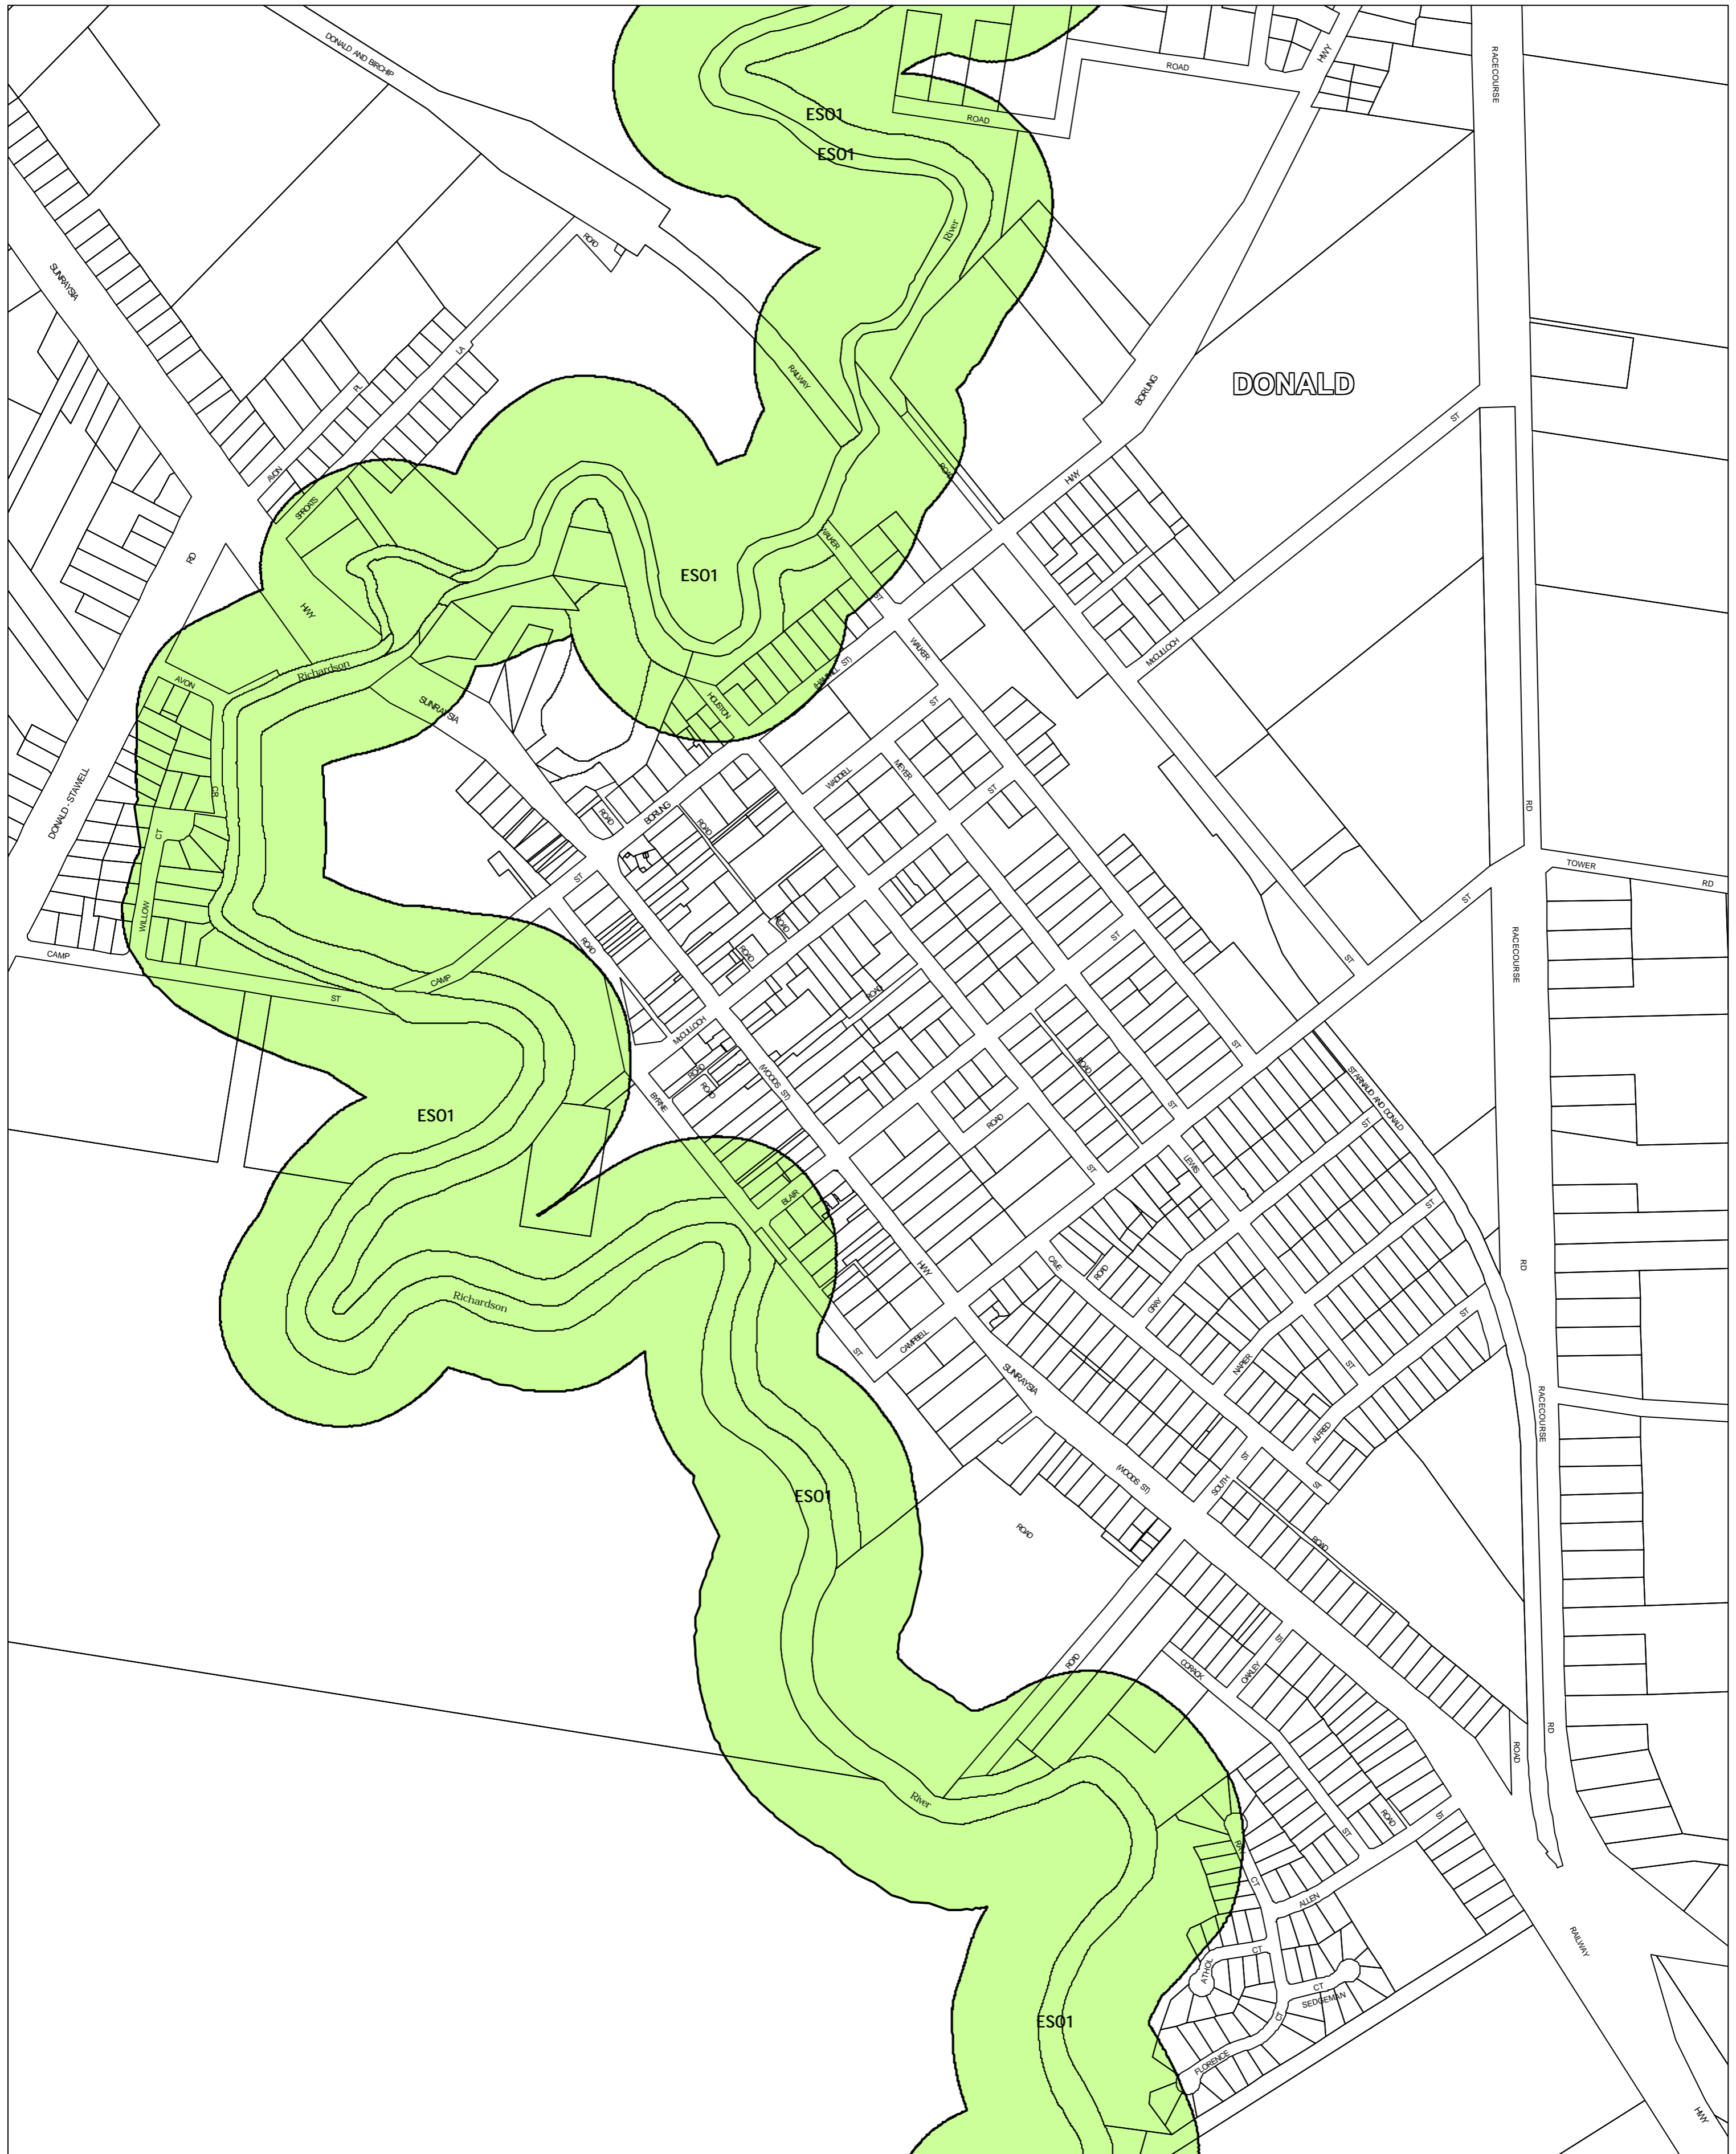

BULOKE PLANNING SCHEME - LOCAL PROVISION

Overlays

- **ES01** Environmental Significance Overlay - Schedule 1

AUSTRALIAN MAP GRID ZONE 54

Printed: 20/6/2007

INDEX TO ADJOINING METRIC SERIES MAP