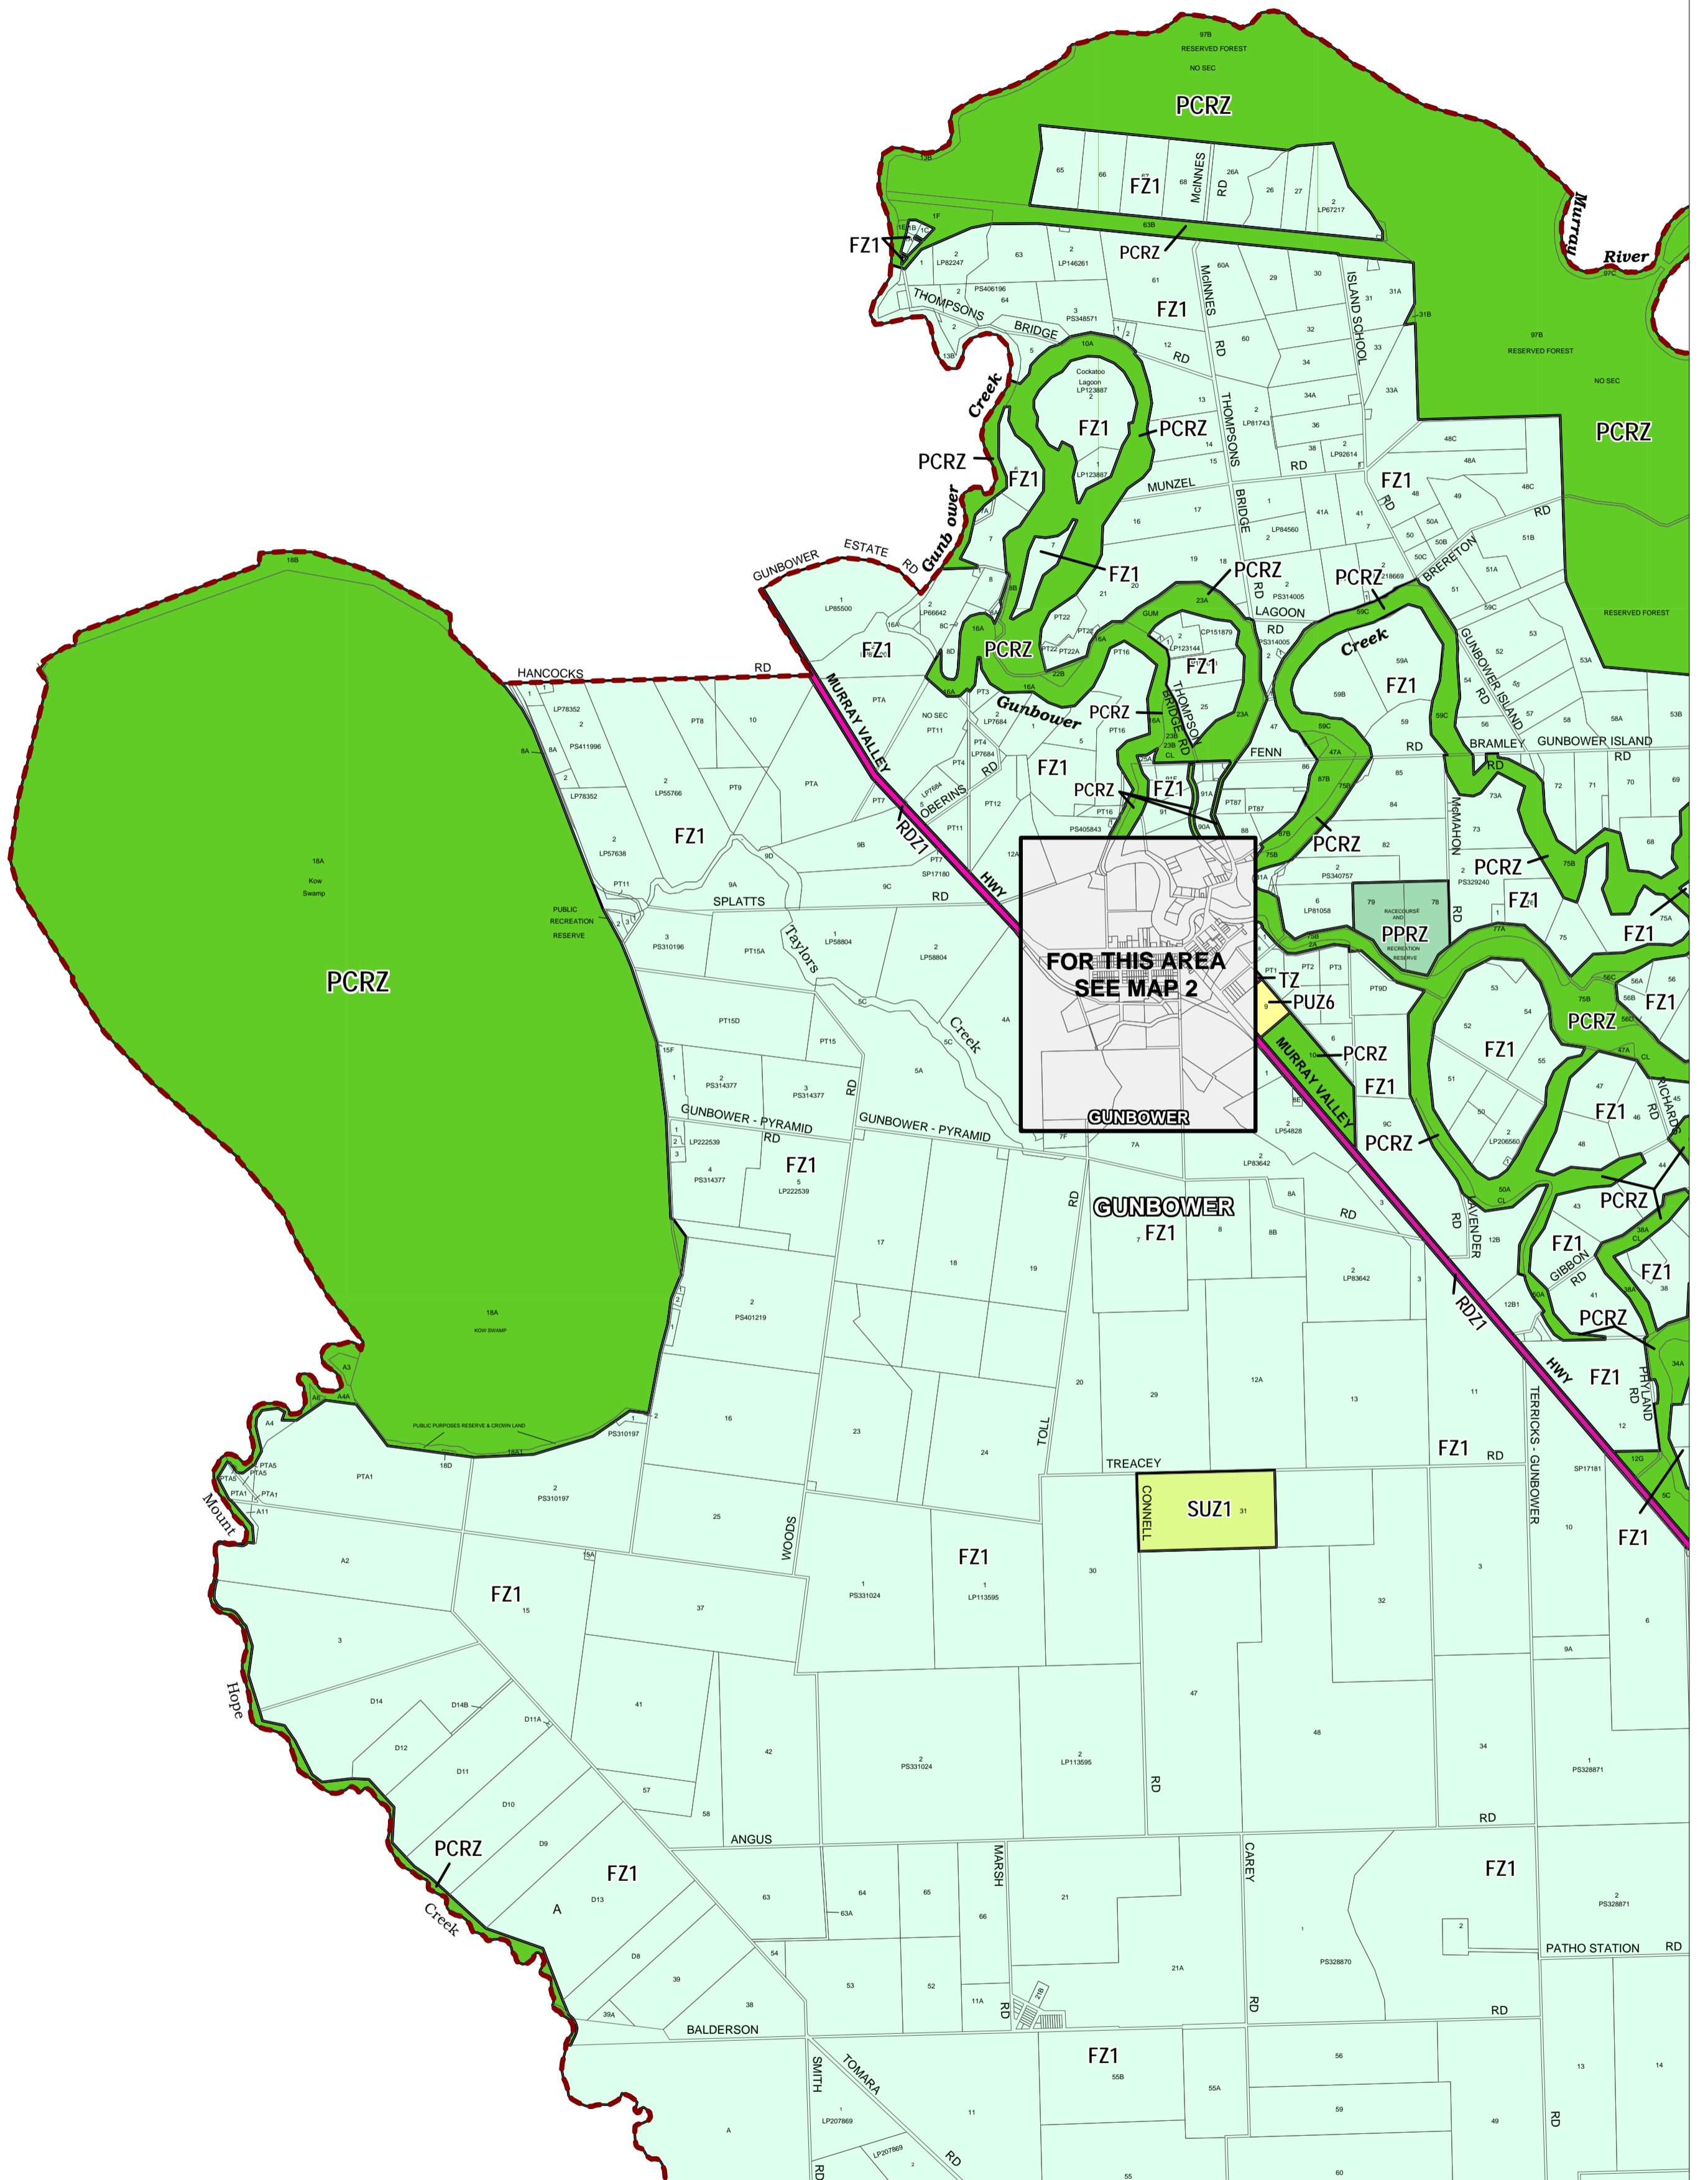

CAMPASPE PLANNING SCHEME - LOCAL PROVISION

1. **Public Land**
2. PCRZ Public Conservation And Resource Zone
   - PPRZ Public Park And Recreation Zone
   - PUZ6 Public Use Zone - Local Government
3. **Road Zone - Category 1**
4. RDZ1 Road Zone - Category 1
5. **Residential**
6. TZ Township Zone
7. **Rural**
8. FZ1 Farming Zone - Schedule 1
9. **Special Purpose**
10. SUZ1 Special Use Zone - Schedule 1

AUSTRALIAN MAP GRID ZONE 55

Printed: 18/9/2013

AMENDMENT C69