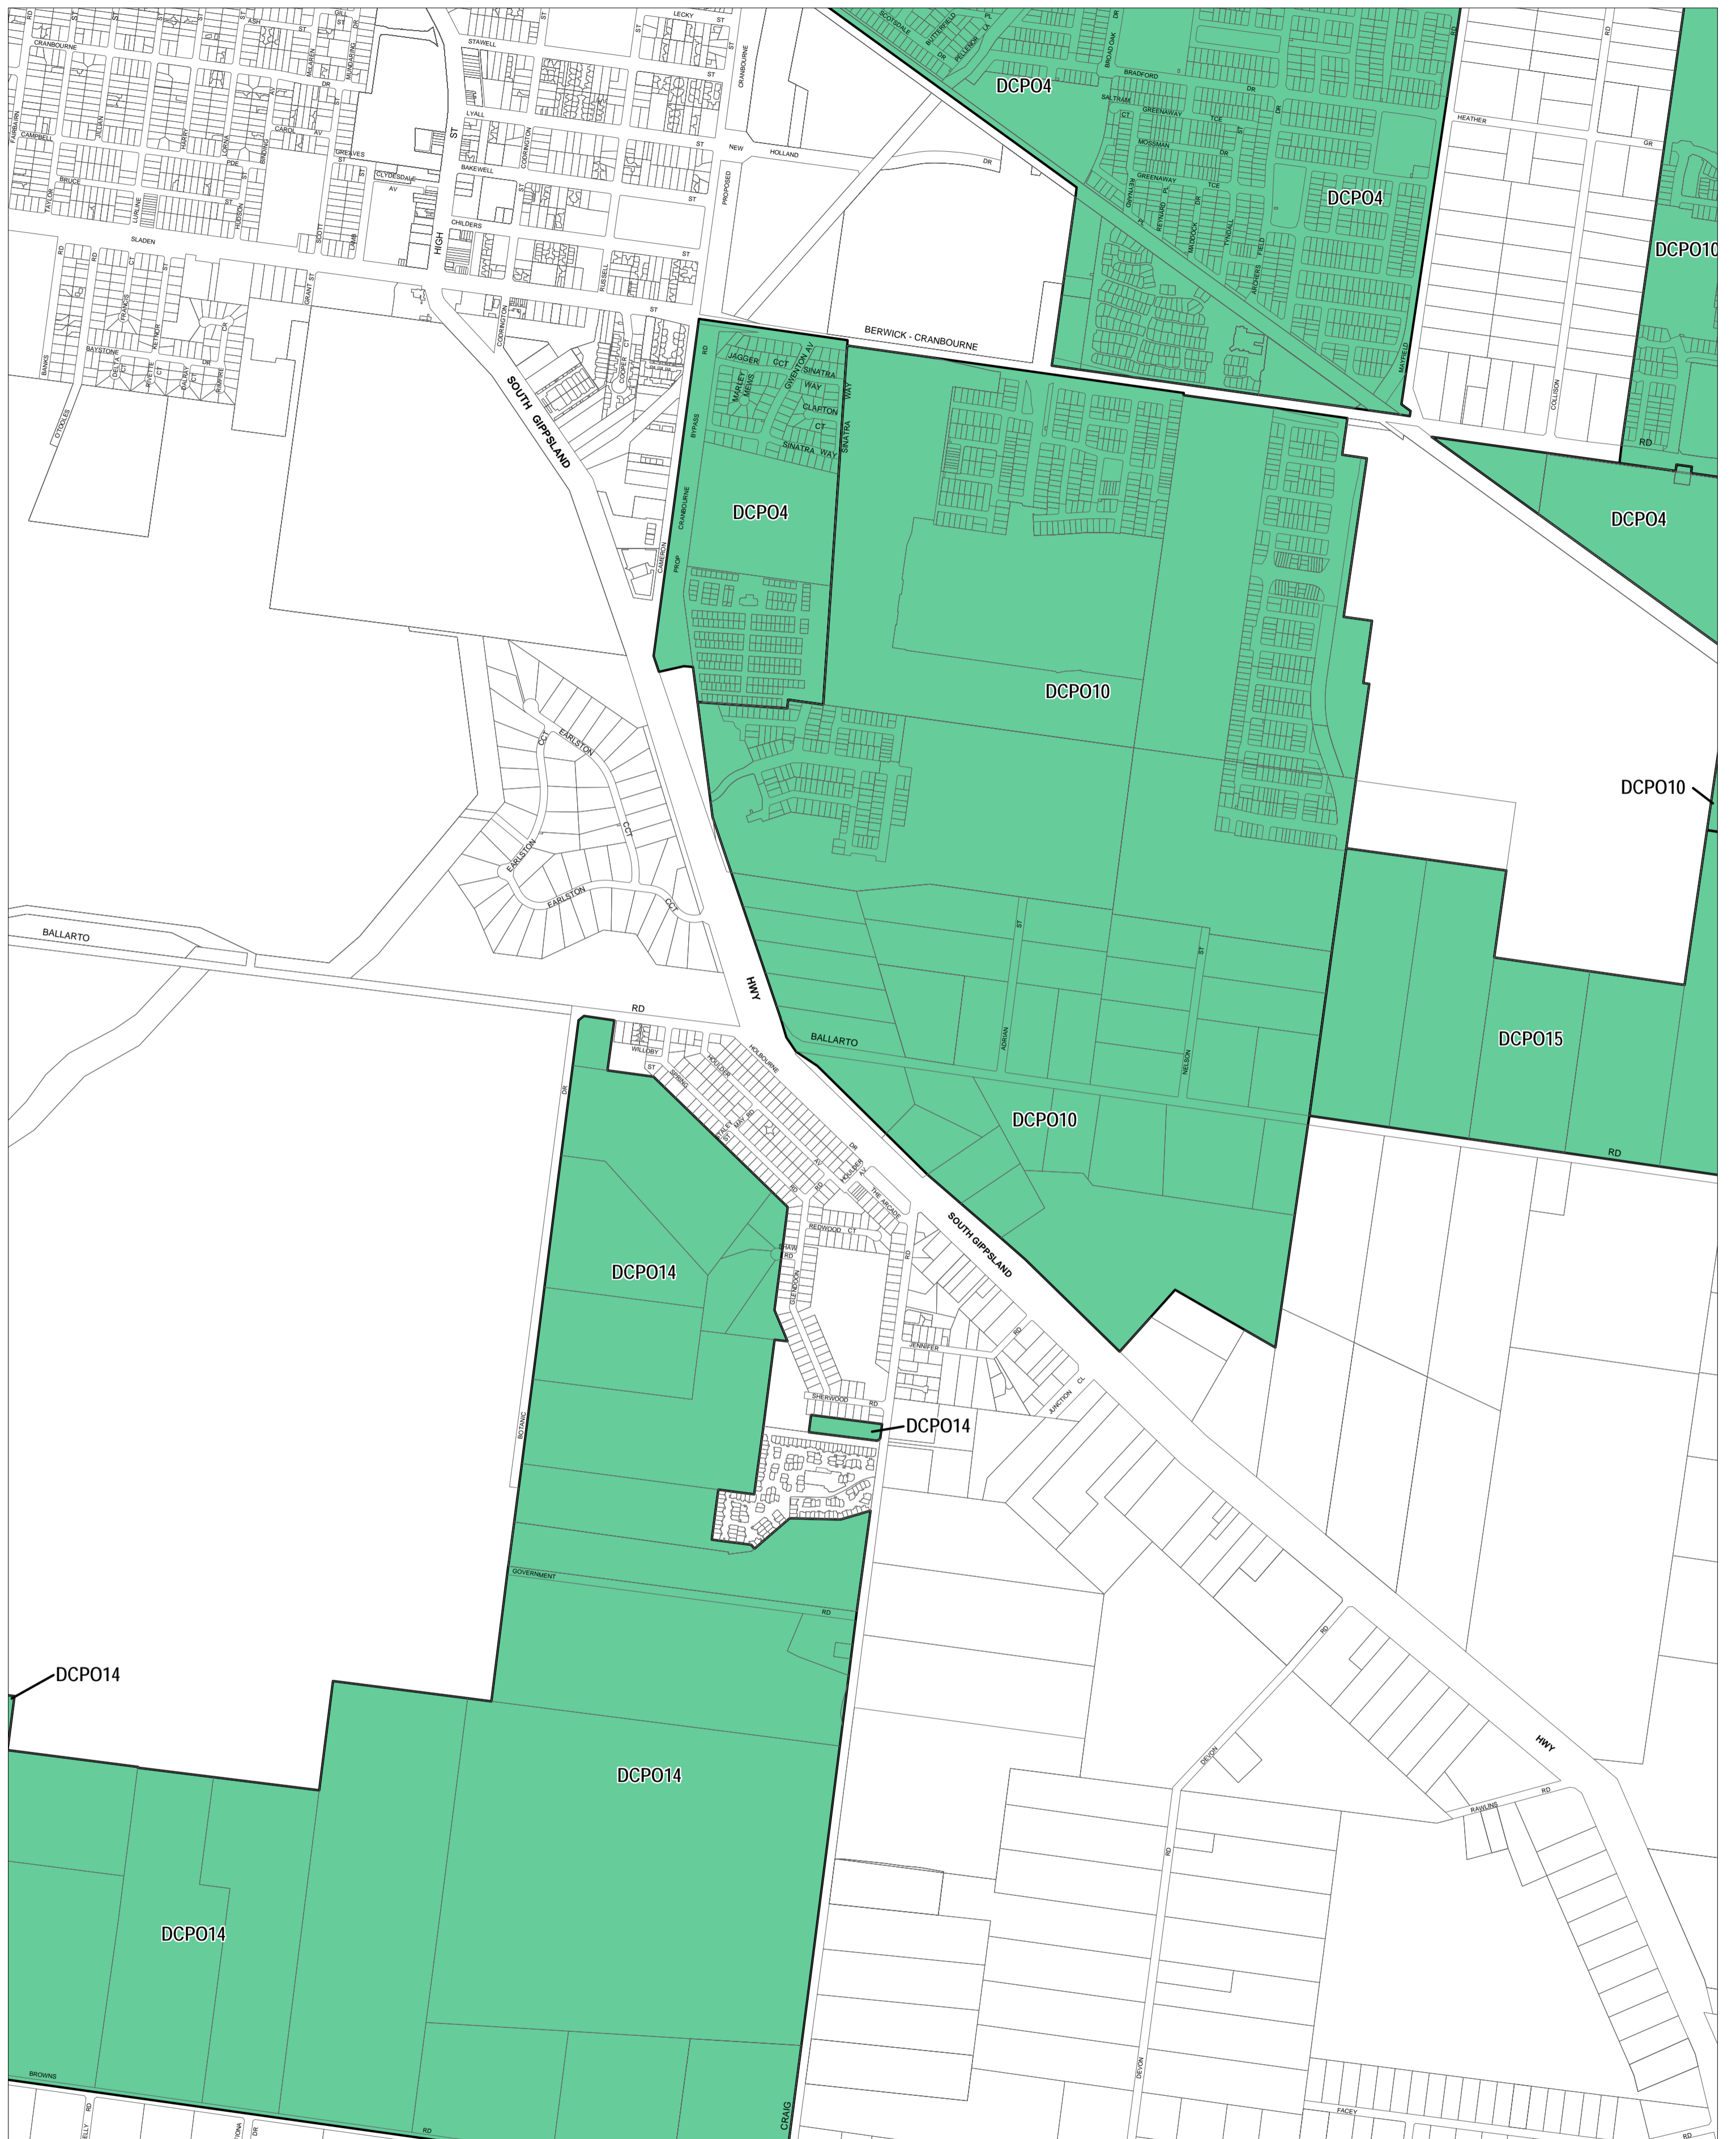

CASEY PLANNING SCHEME - LOCAL PROVISION

Overlays	
DCP04	Development Contributions Plan Overlay - Schedule 10
DCP14	Development Contributions Plan Overlay - Schedule 14
DCP15	Development Contributions Plan Overlay - Schedule 15
DCP04	Development Contributions Plan Overlay - Schedule 4

200 0 200 400 600 800 1000 m

AUSTRALIAN MAP GRID ZONE 55

INDEX TO ADJOINING METRIC SERIES MAP

1	2		
4	5	6	
7	8	9	
10	11	12	13
14	15	16	17
18	19	20	21
22	23	24	25

Printed: 14/11/2014

AMENDMENT C187