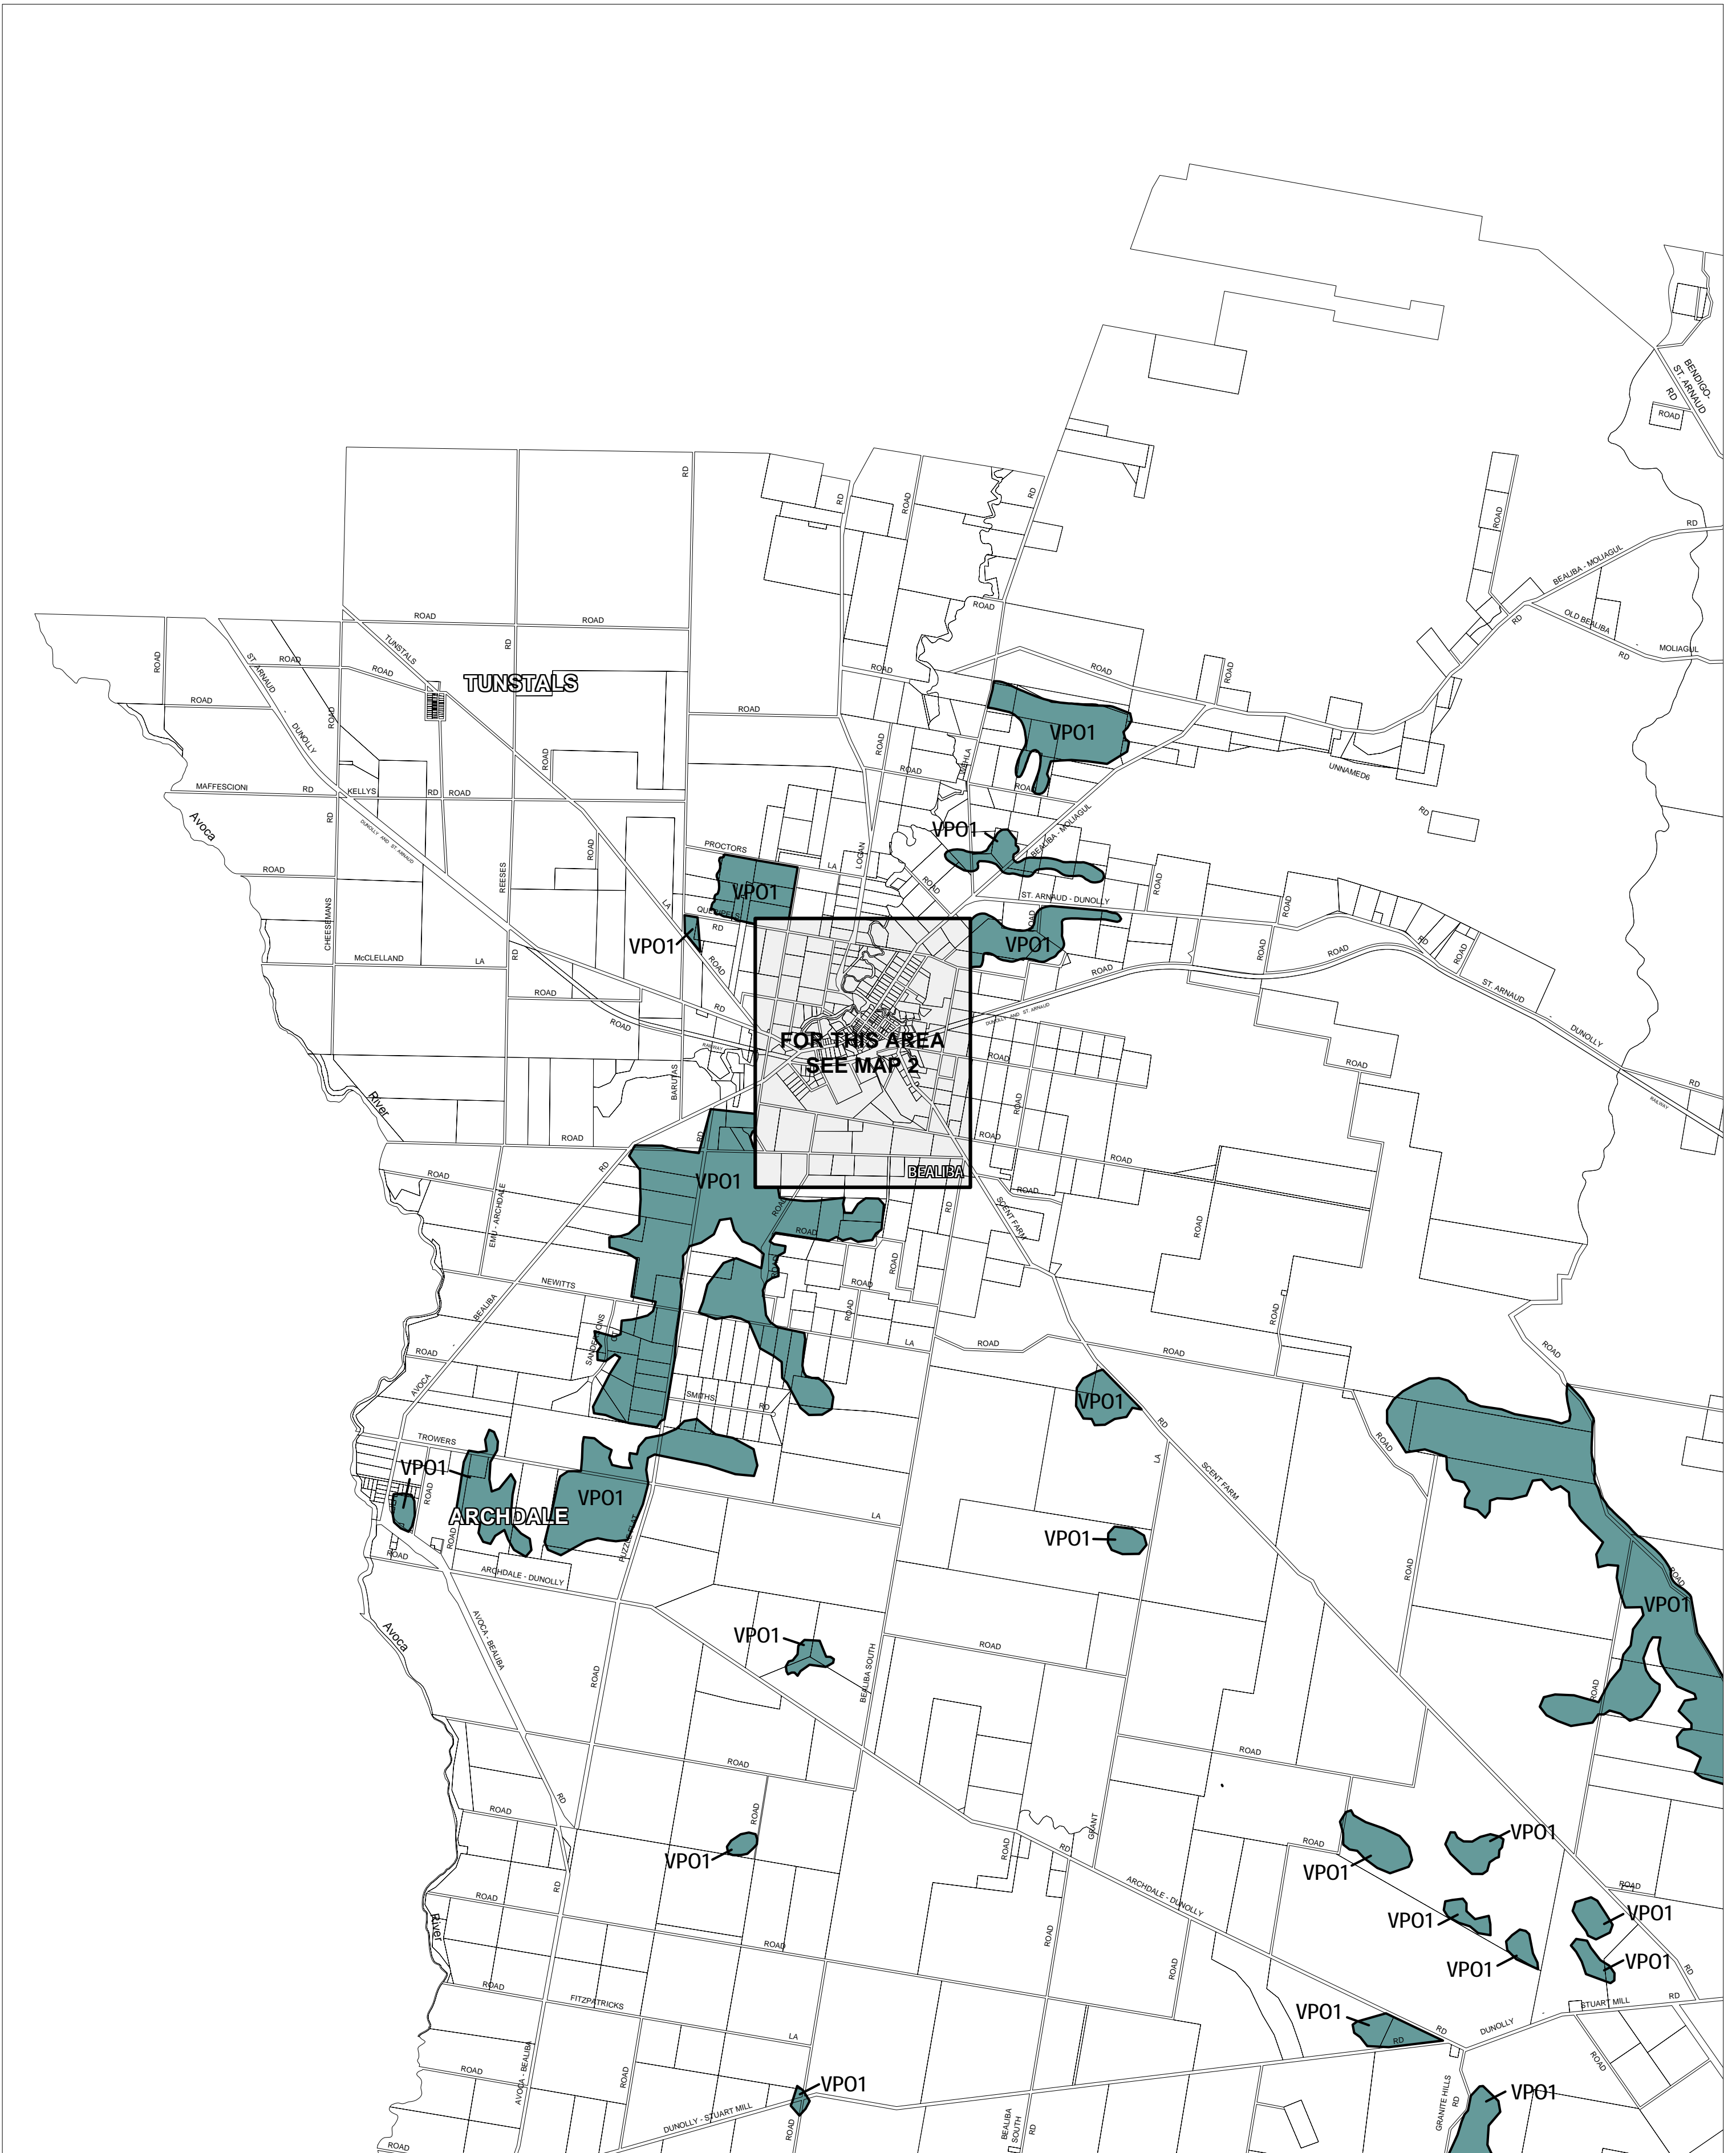

CENTRAL GOLDFIELDS PLANNING SCHEME - LOCAL PROVISION

Overlays
VPO1 Vegetation Protection Overlay - Schedule 1

AUSTRALIAN MAP GRID ZONE 54

Printed: 11/9/2007