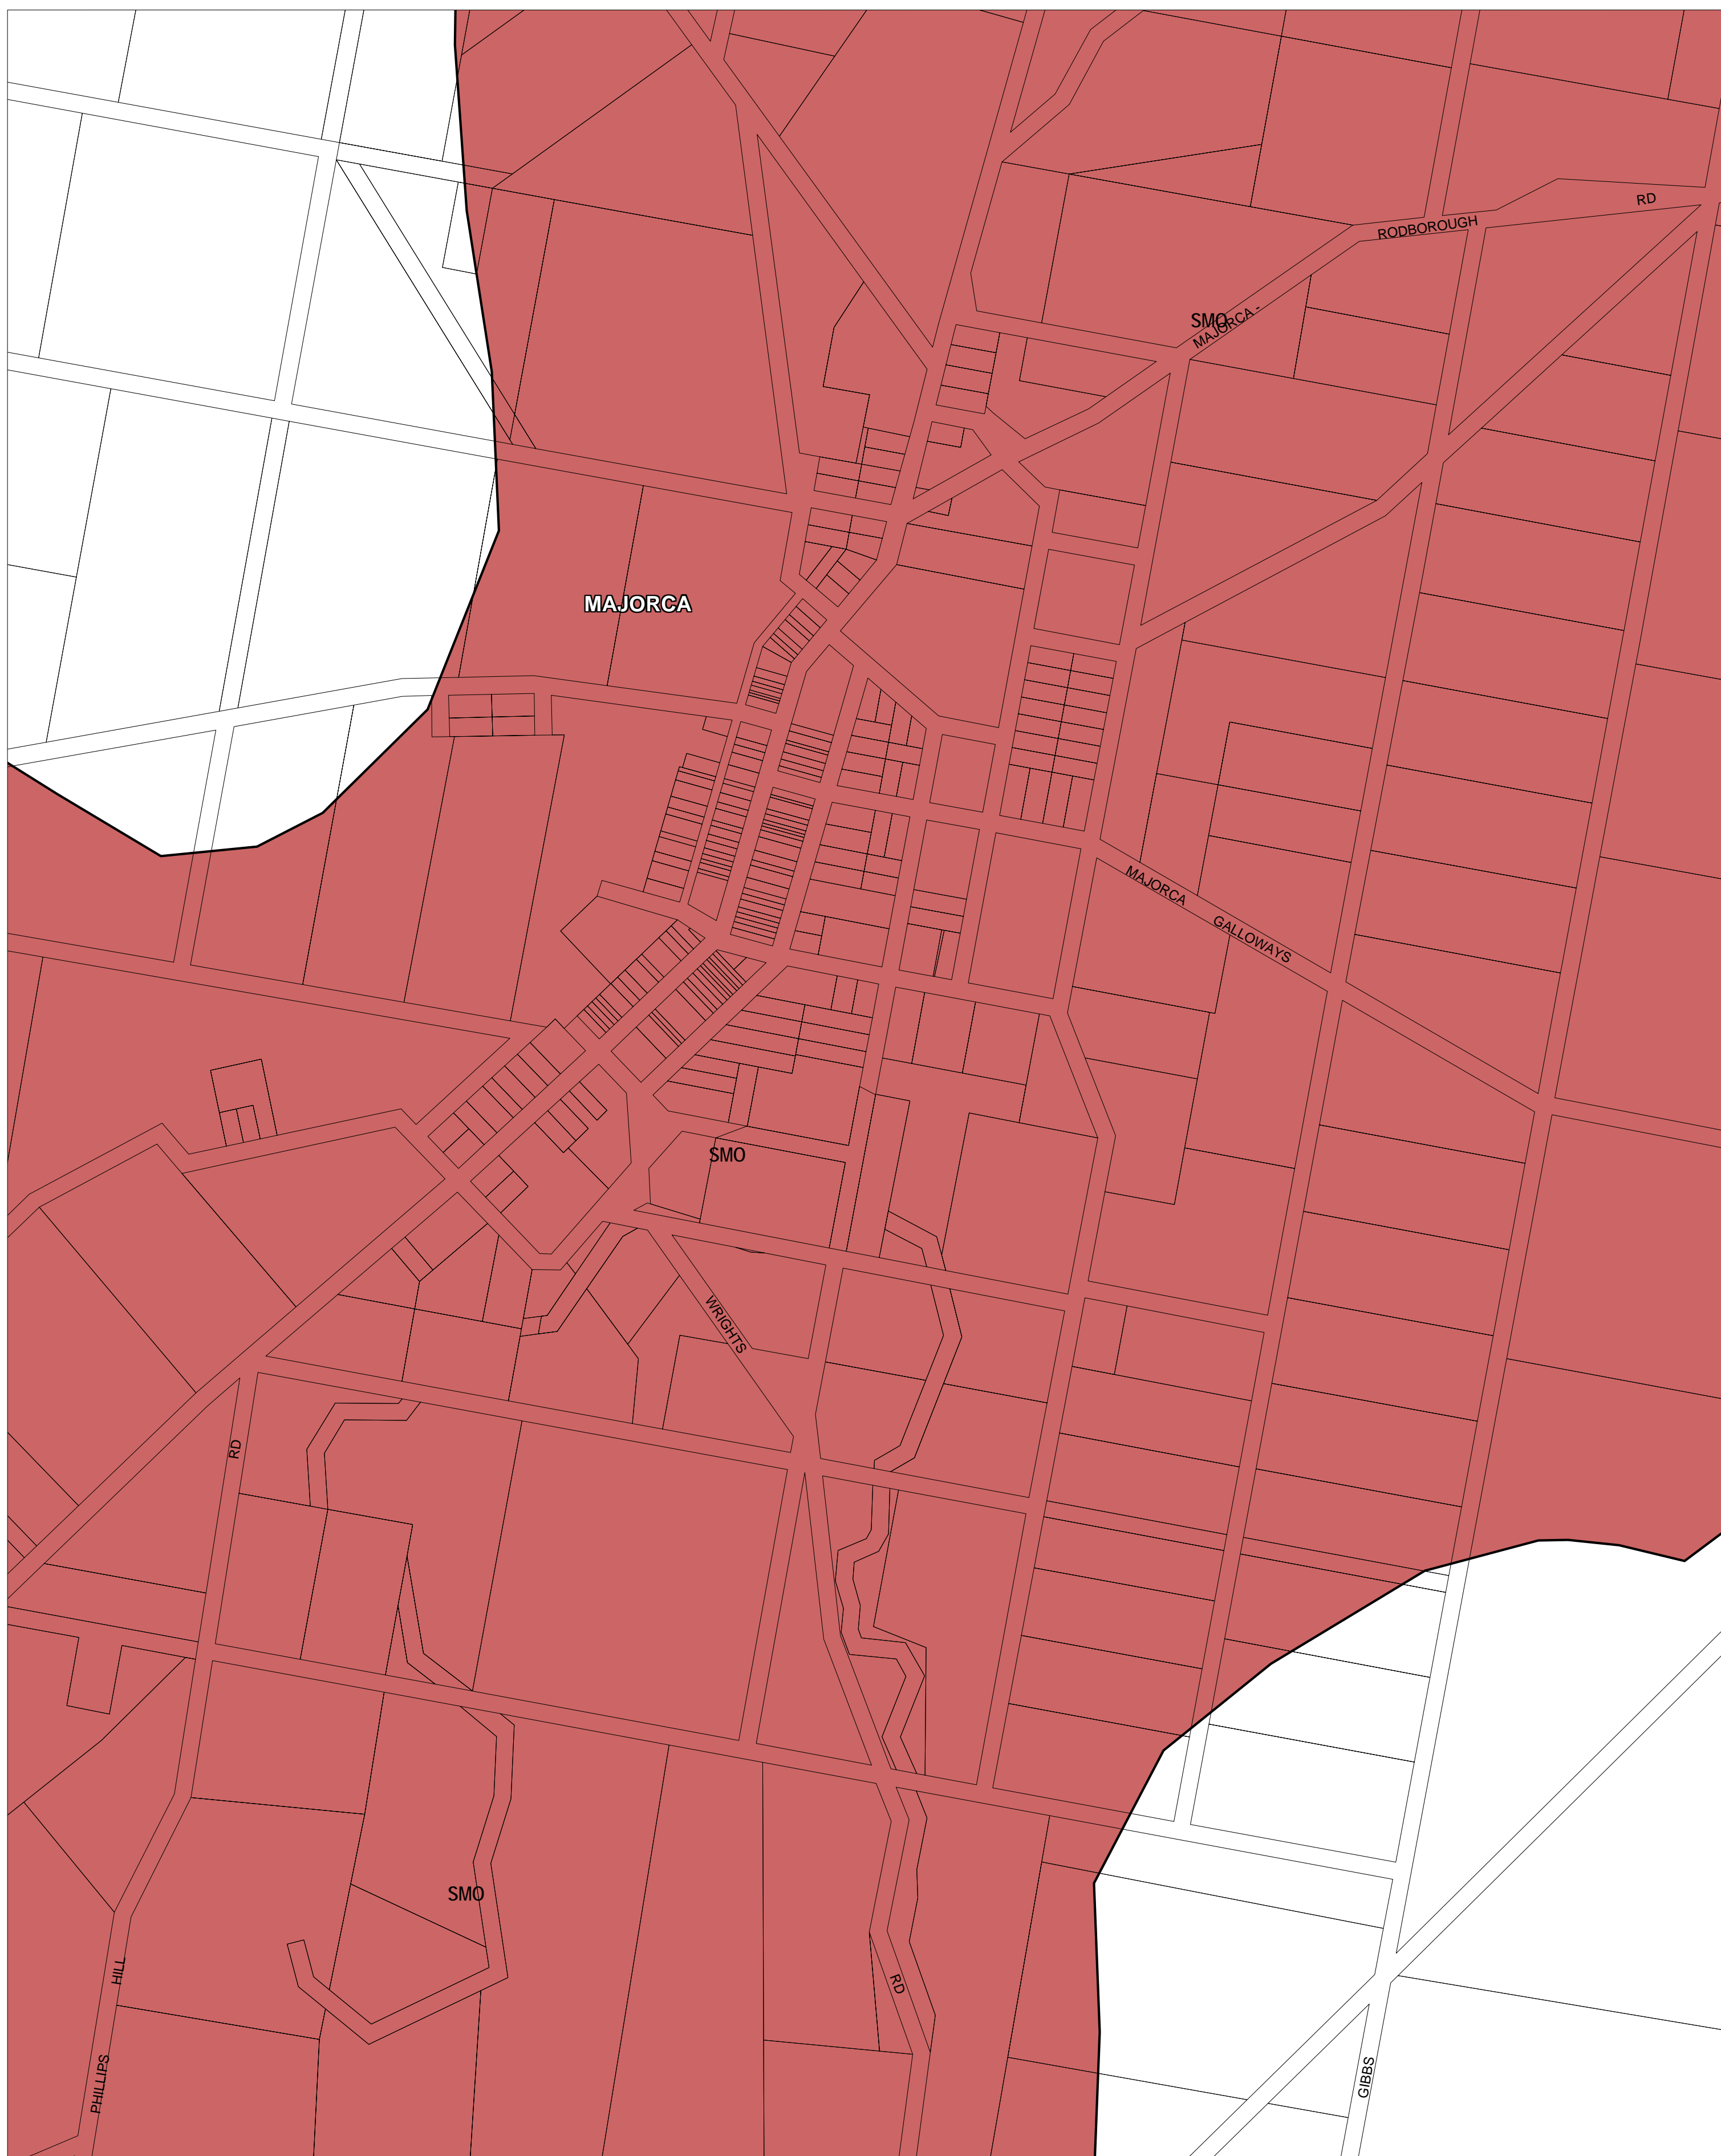

CENTRAL GOLDFIELDS PLANNING SCHEME - LOCAL PROVISION

Overlays

Salinity Management Overlay

AUSTRALIAN MAP GRID ZONE 54

Printed: 13/9/2007