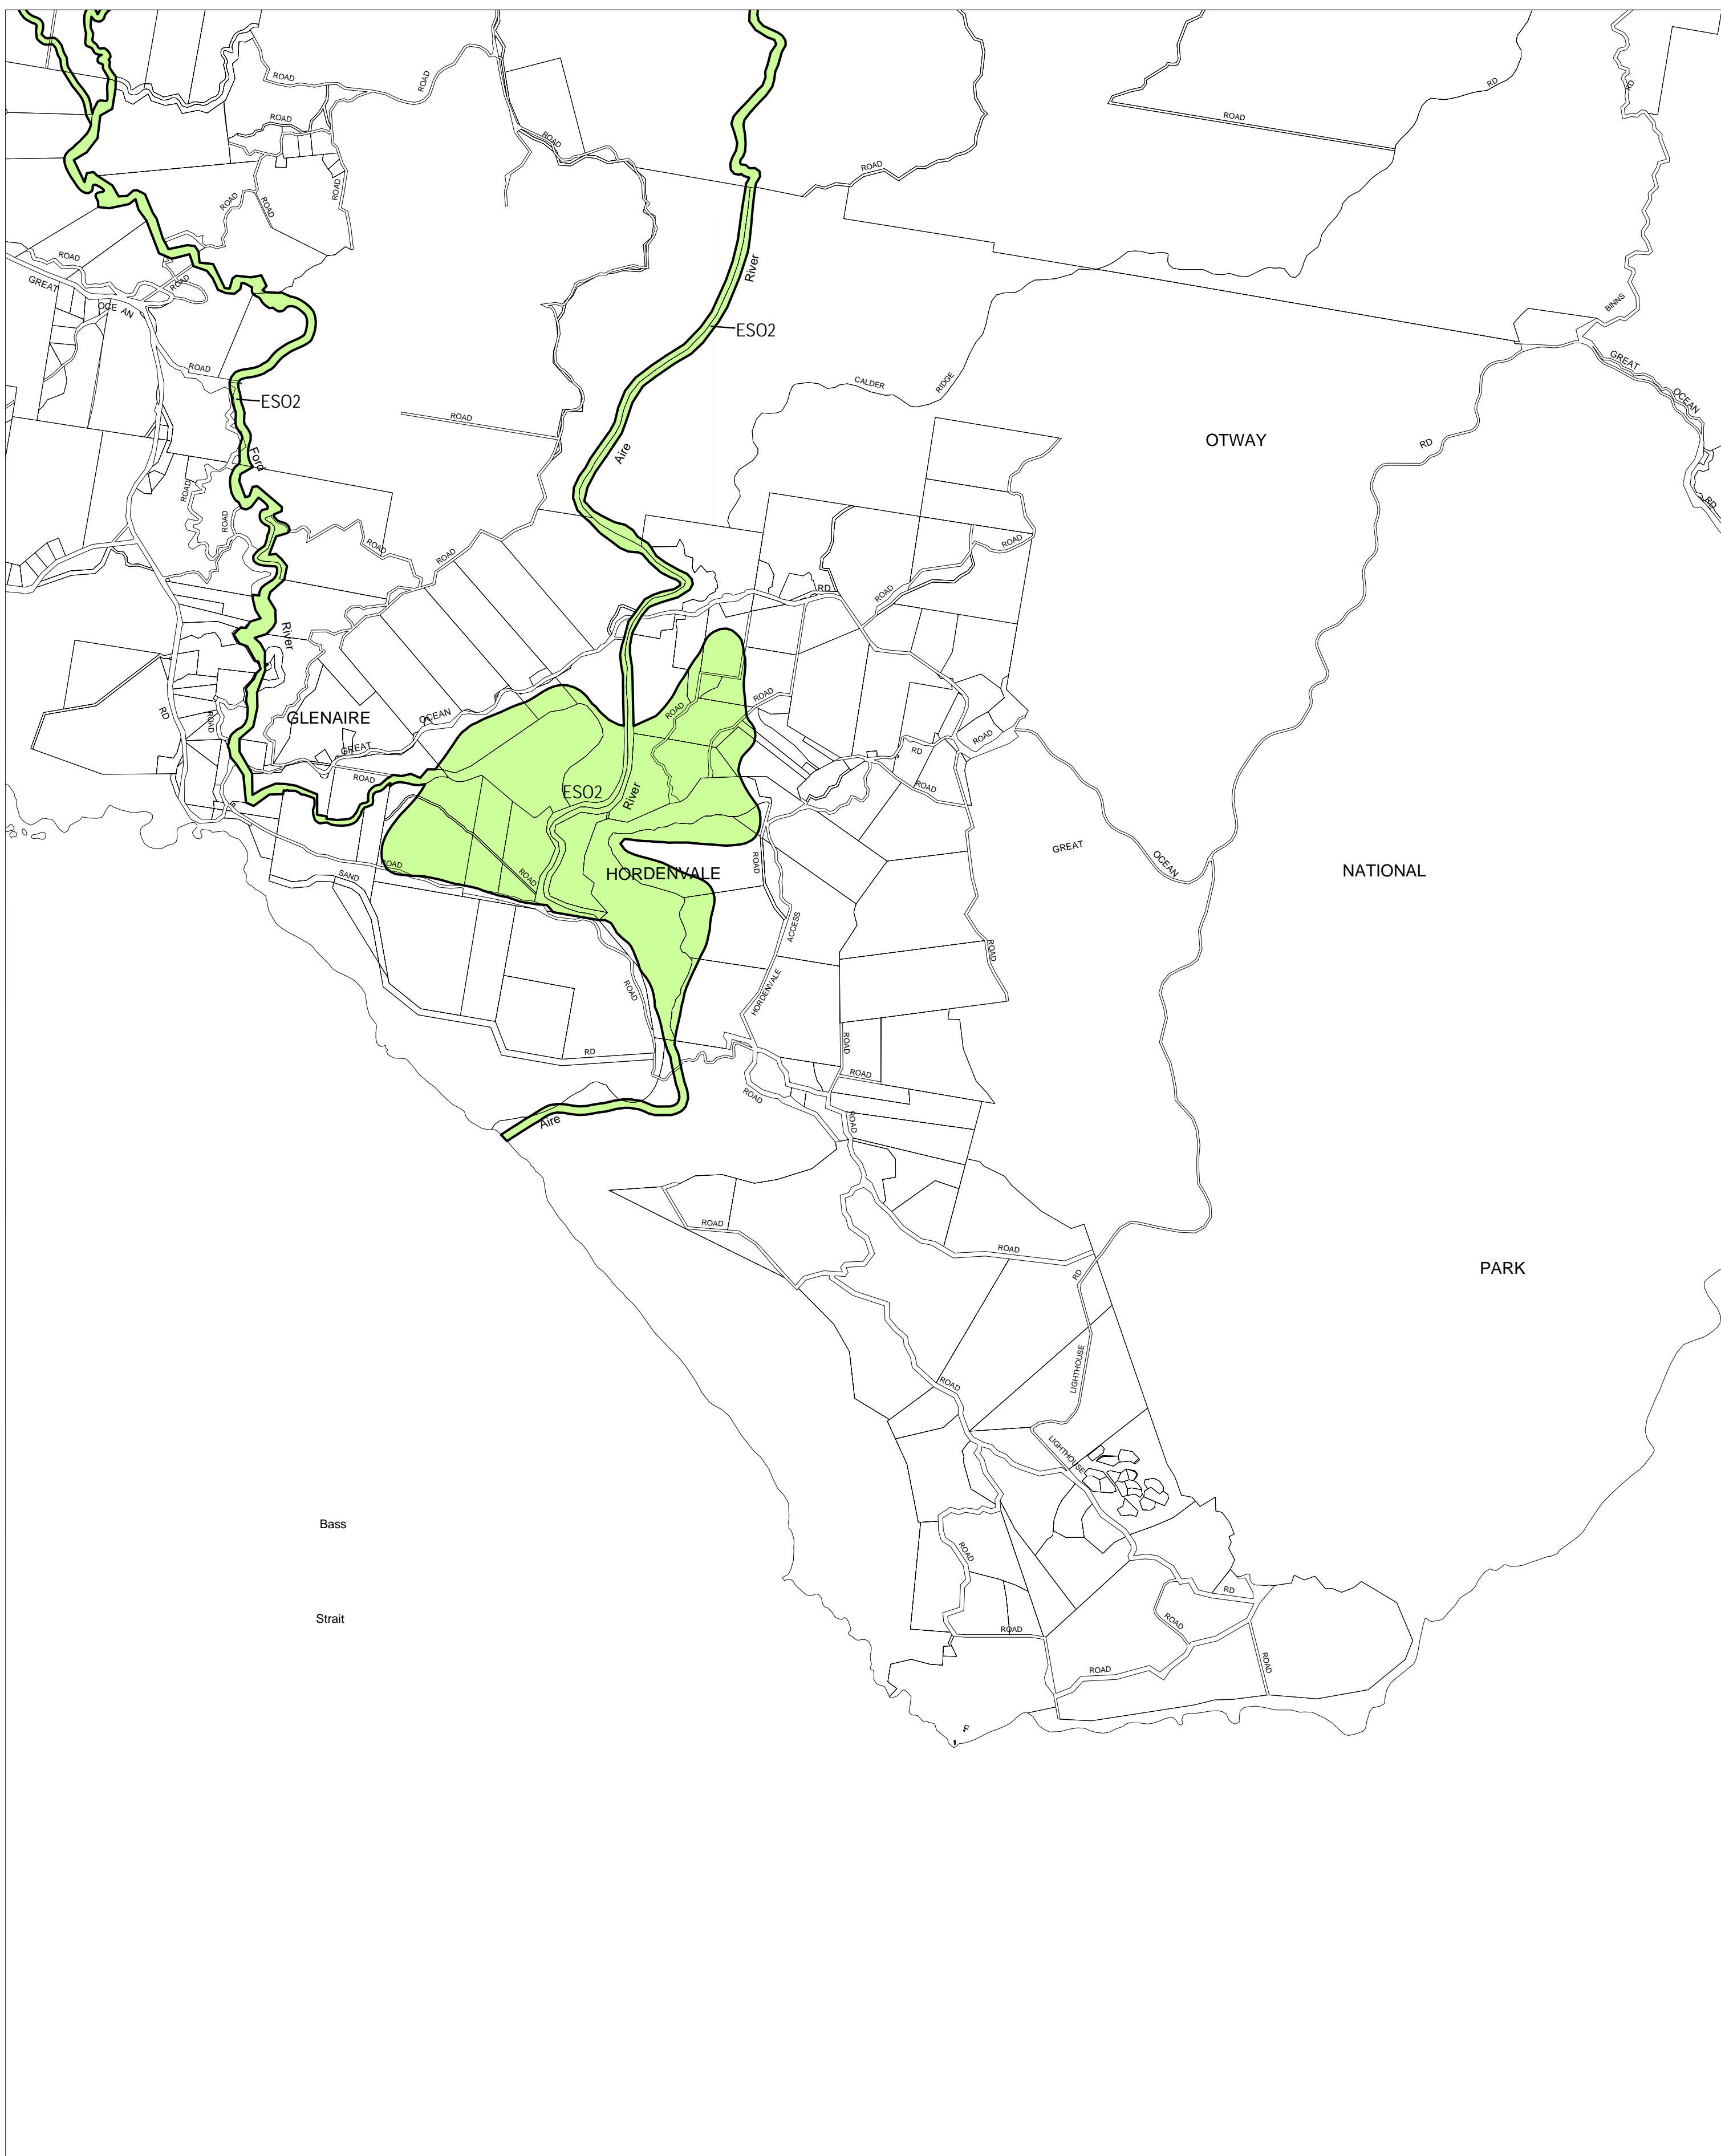

COLAC OTWAY PLANNING SCHEME - LOCAL PROVISION

Overlays

ES02 Environmental Significance Overlay - Schedule 2

INDEX TO ADJOINING METRIC SERIES MAP

	1	2	4
	5	9	12
14	15	16	18
19	20	21	26
25	26	27	

Printed: 26/9/2007

AMENDMENT C2