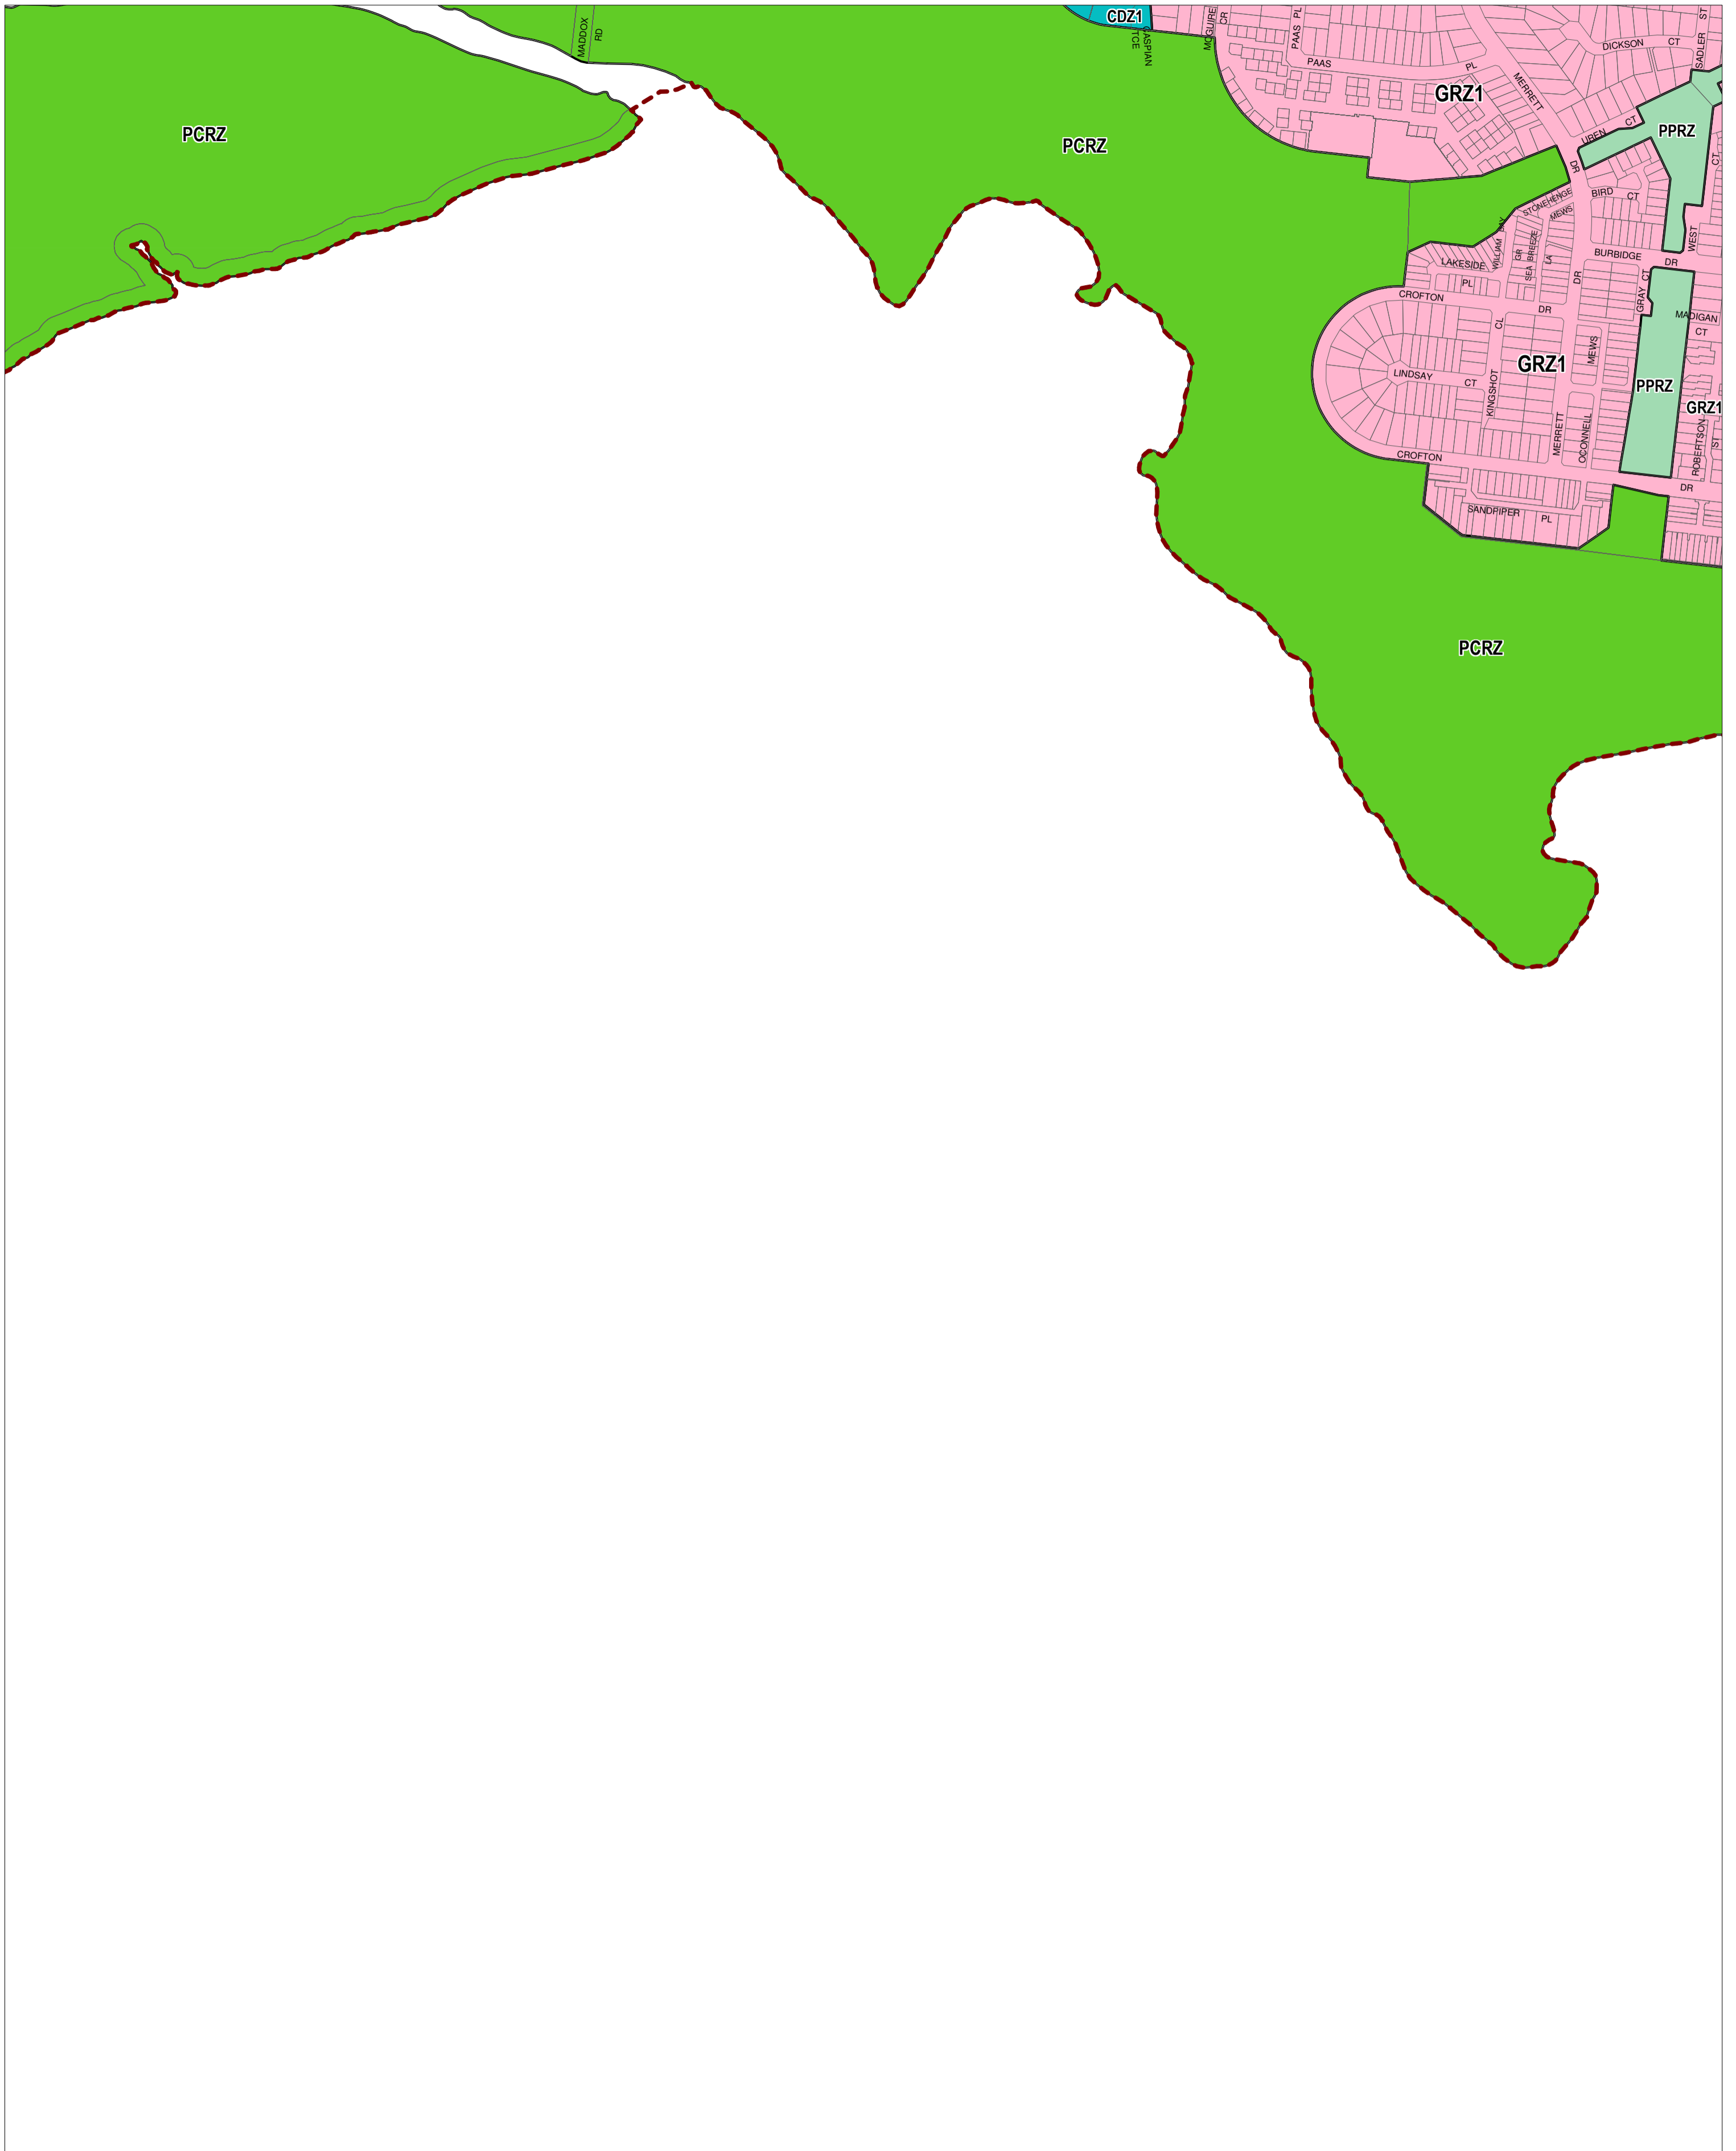

HOBSONS BAY PLANNING SCHEME - LOCAL PROVISION

AUSTRALIAN MAP GRID ZONE 55

Printed: 28/5/2014

AMENDMENT GC9