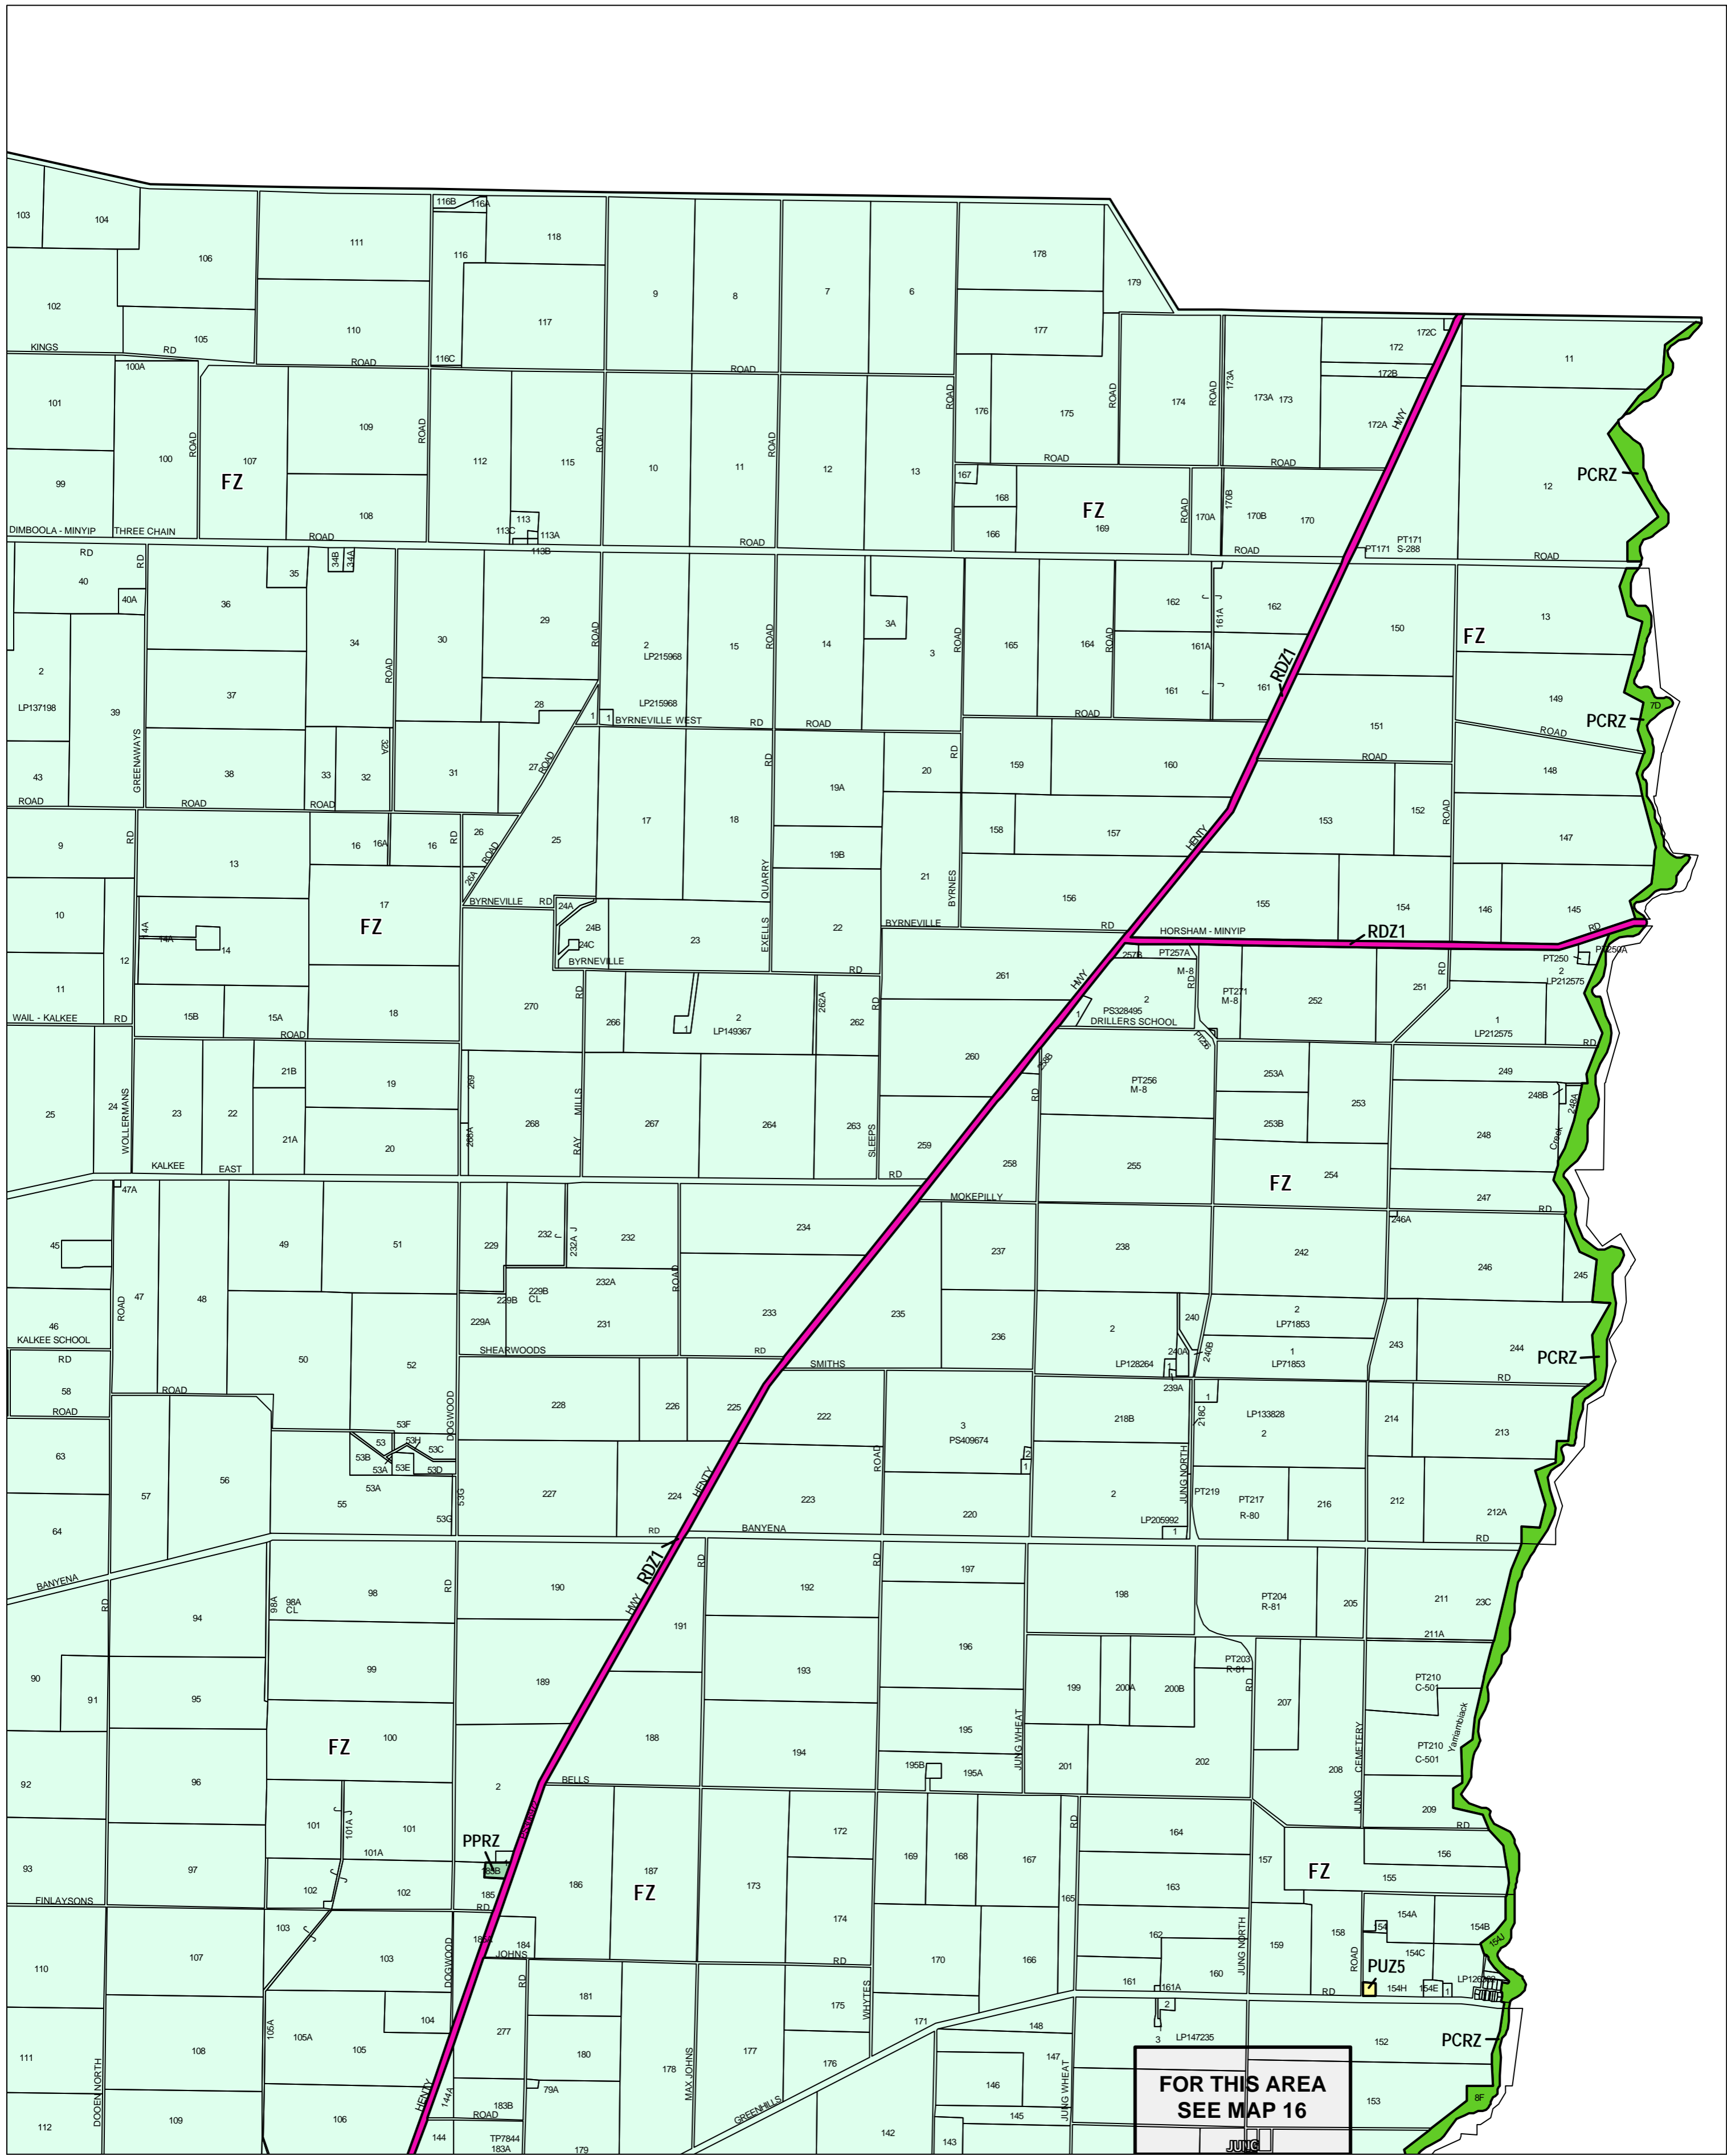

HORSHAM PLANNING SCHEME - LOCAL PROVISION

Public Land	
	Public Conservation And Resource Zone
	Public Park And Recreation Zone
	Public Use Zone - Cemetery/Crematorium
	Road Zone - Category 1
Rural	
	Farming Zone

AUSTRALIAN MAP GRID ZONE 54

Printed: 11/7/2007

AMENDMENT C40

ZONES

MAP No 4