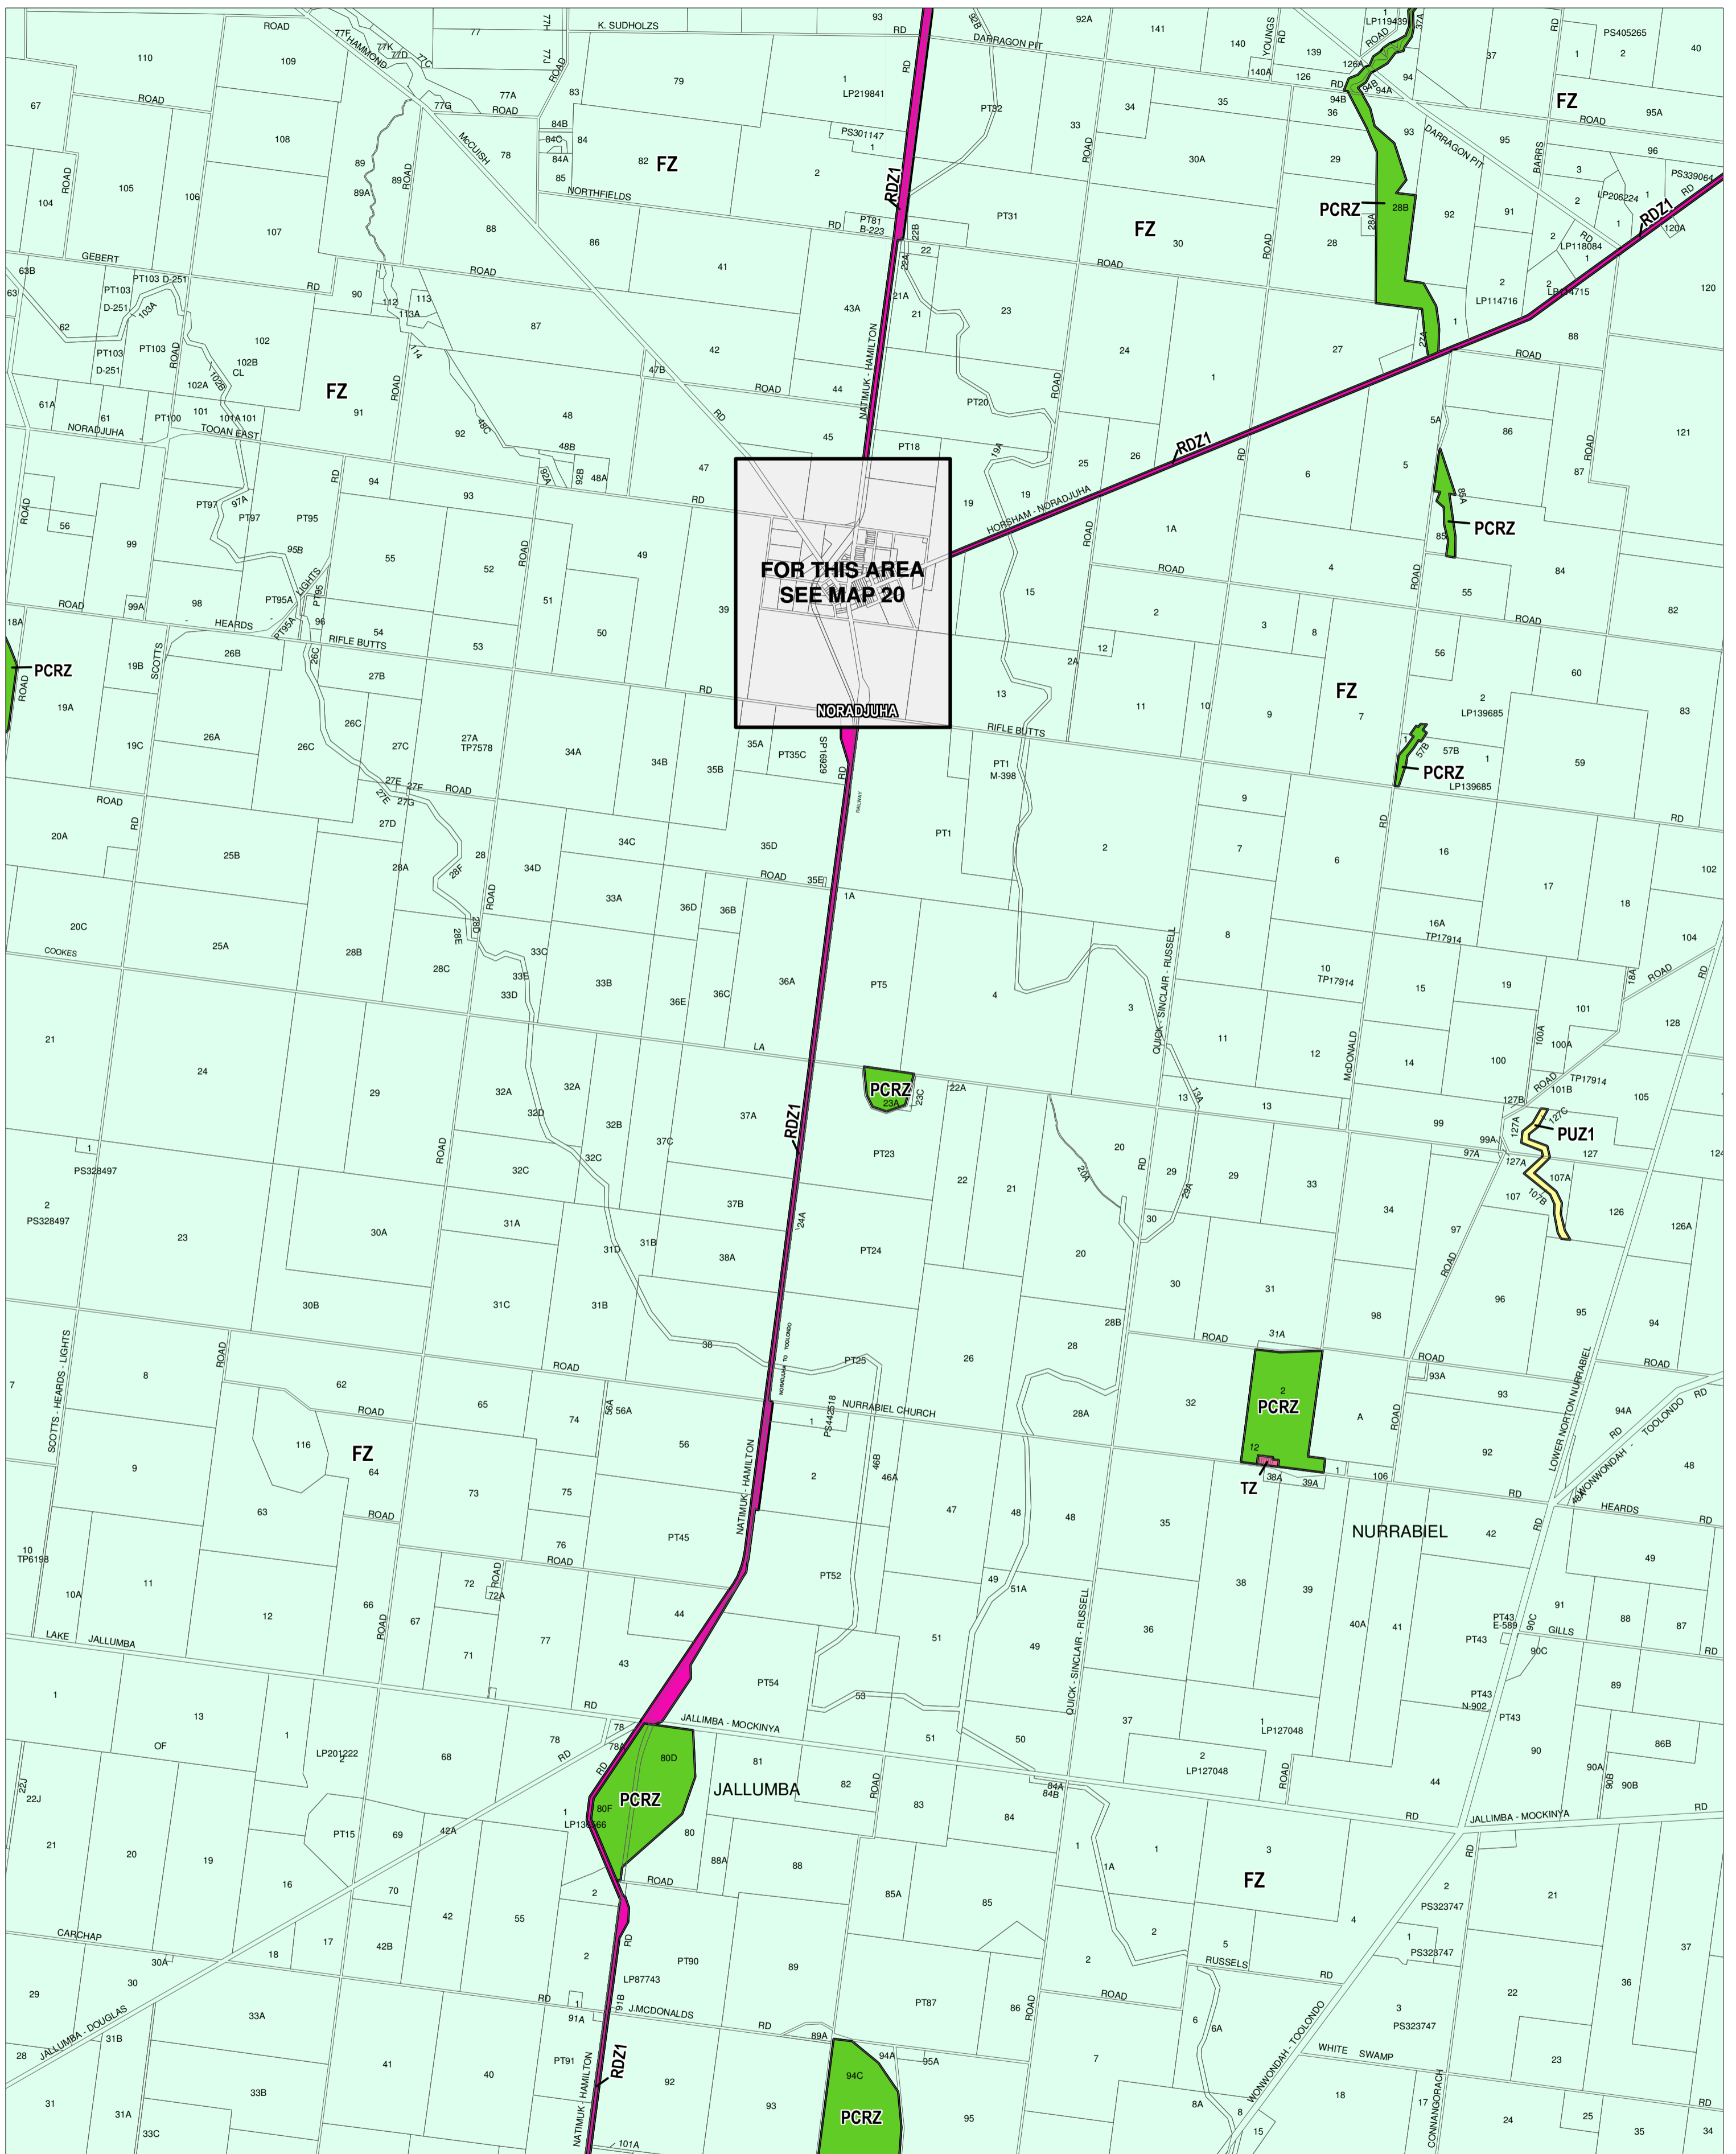

HORSHAM PLANNING SCHEME - LOCAL PROVISION

Public Land	Public Conservation And Resource Zone
PUZ1	Public Use Zone - Service And Utility
RDZ1	Road Zone - Category 1
Residential	Township Zone
Rural	Farming Zone

Printed: 17/5/2013

AMENDMENT C55

ZONES

MAP No 19