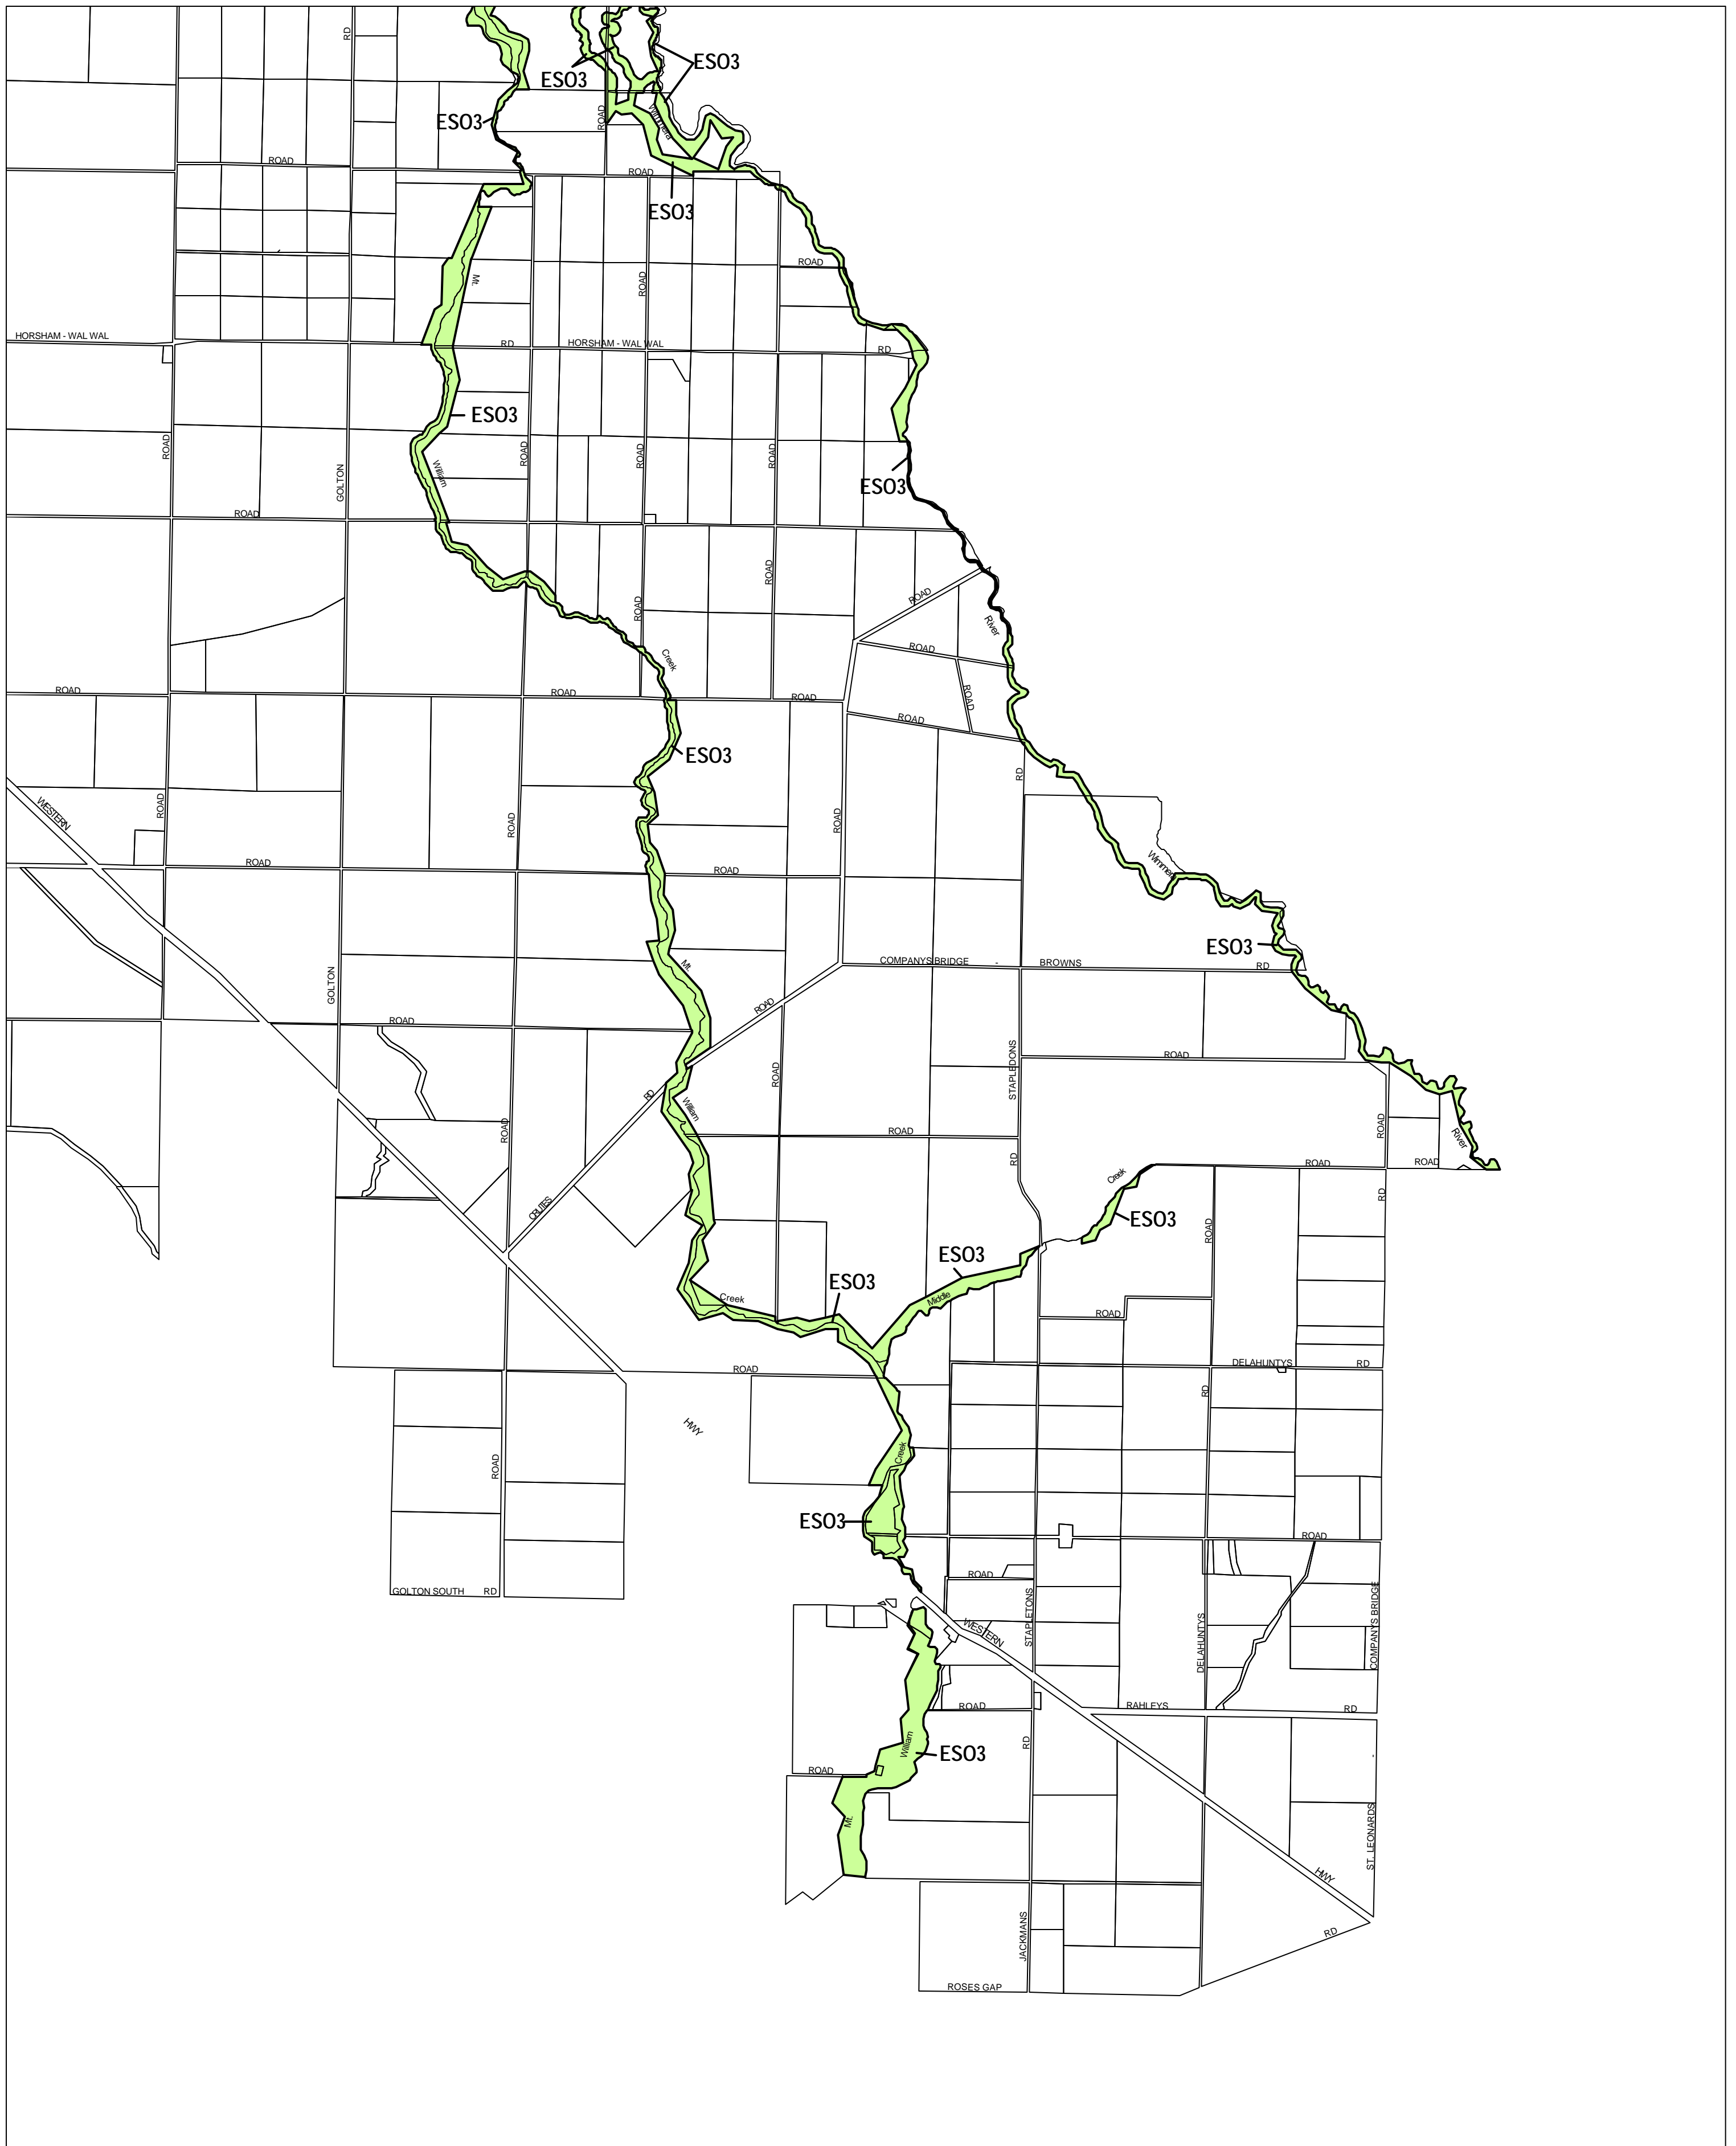

HORSHAM PLANNING SCHEME - LOCAL PROVISION

Overlays
ESO3 Environmental Significance Overlay - Schedule 3

Printed: 19/6/2007

AMENDMENT C5