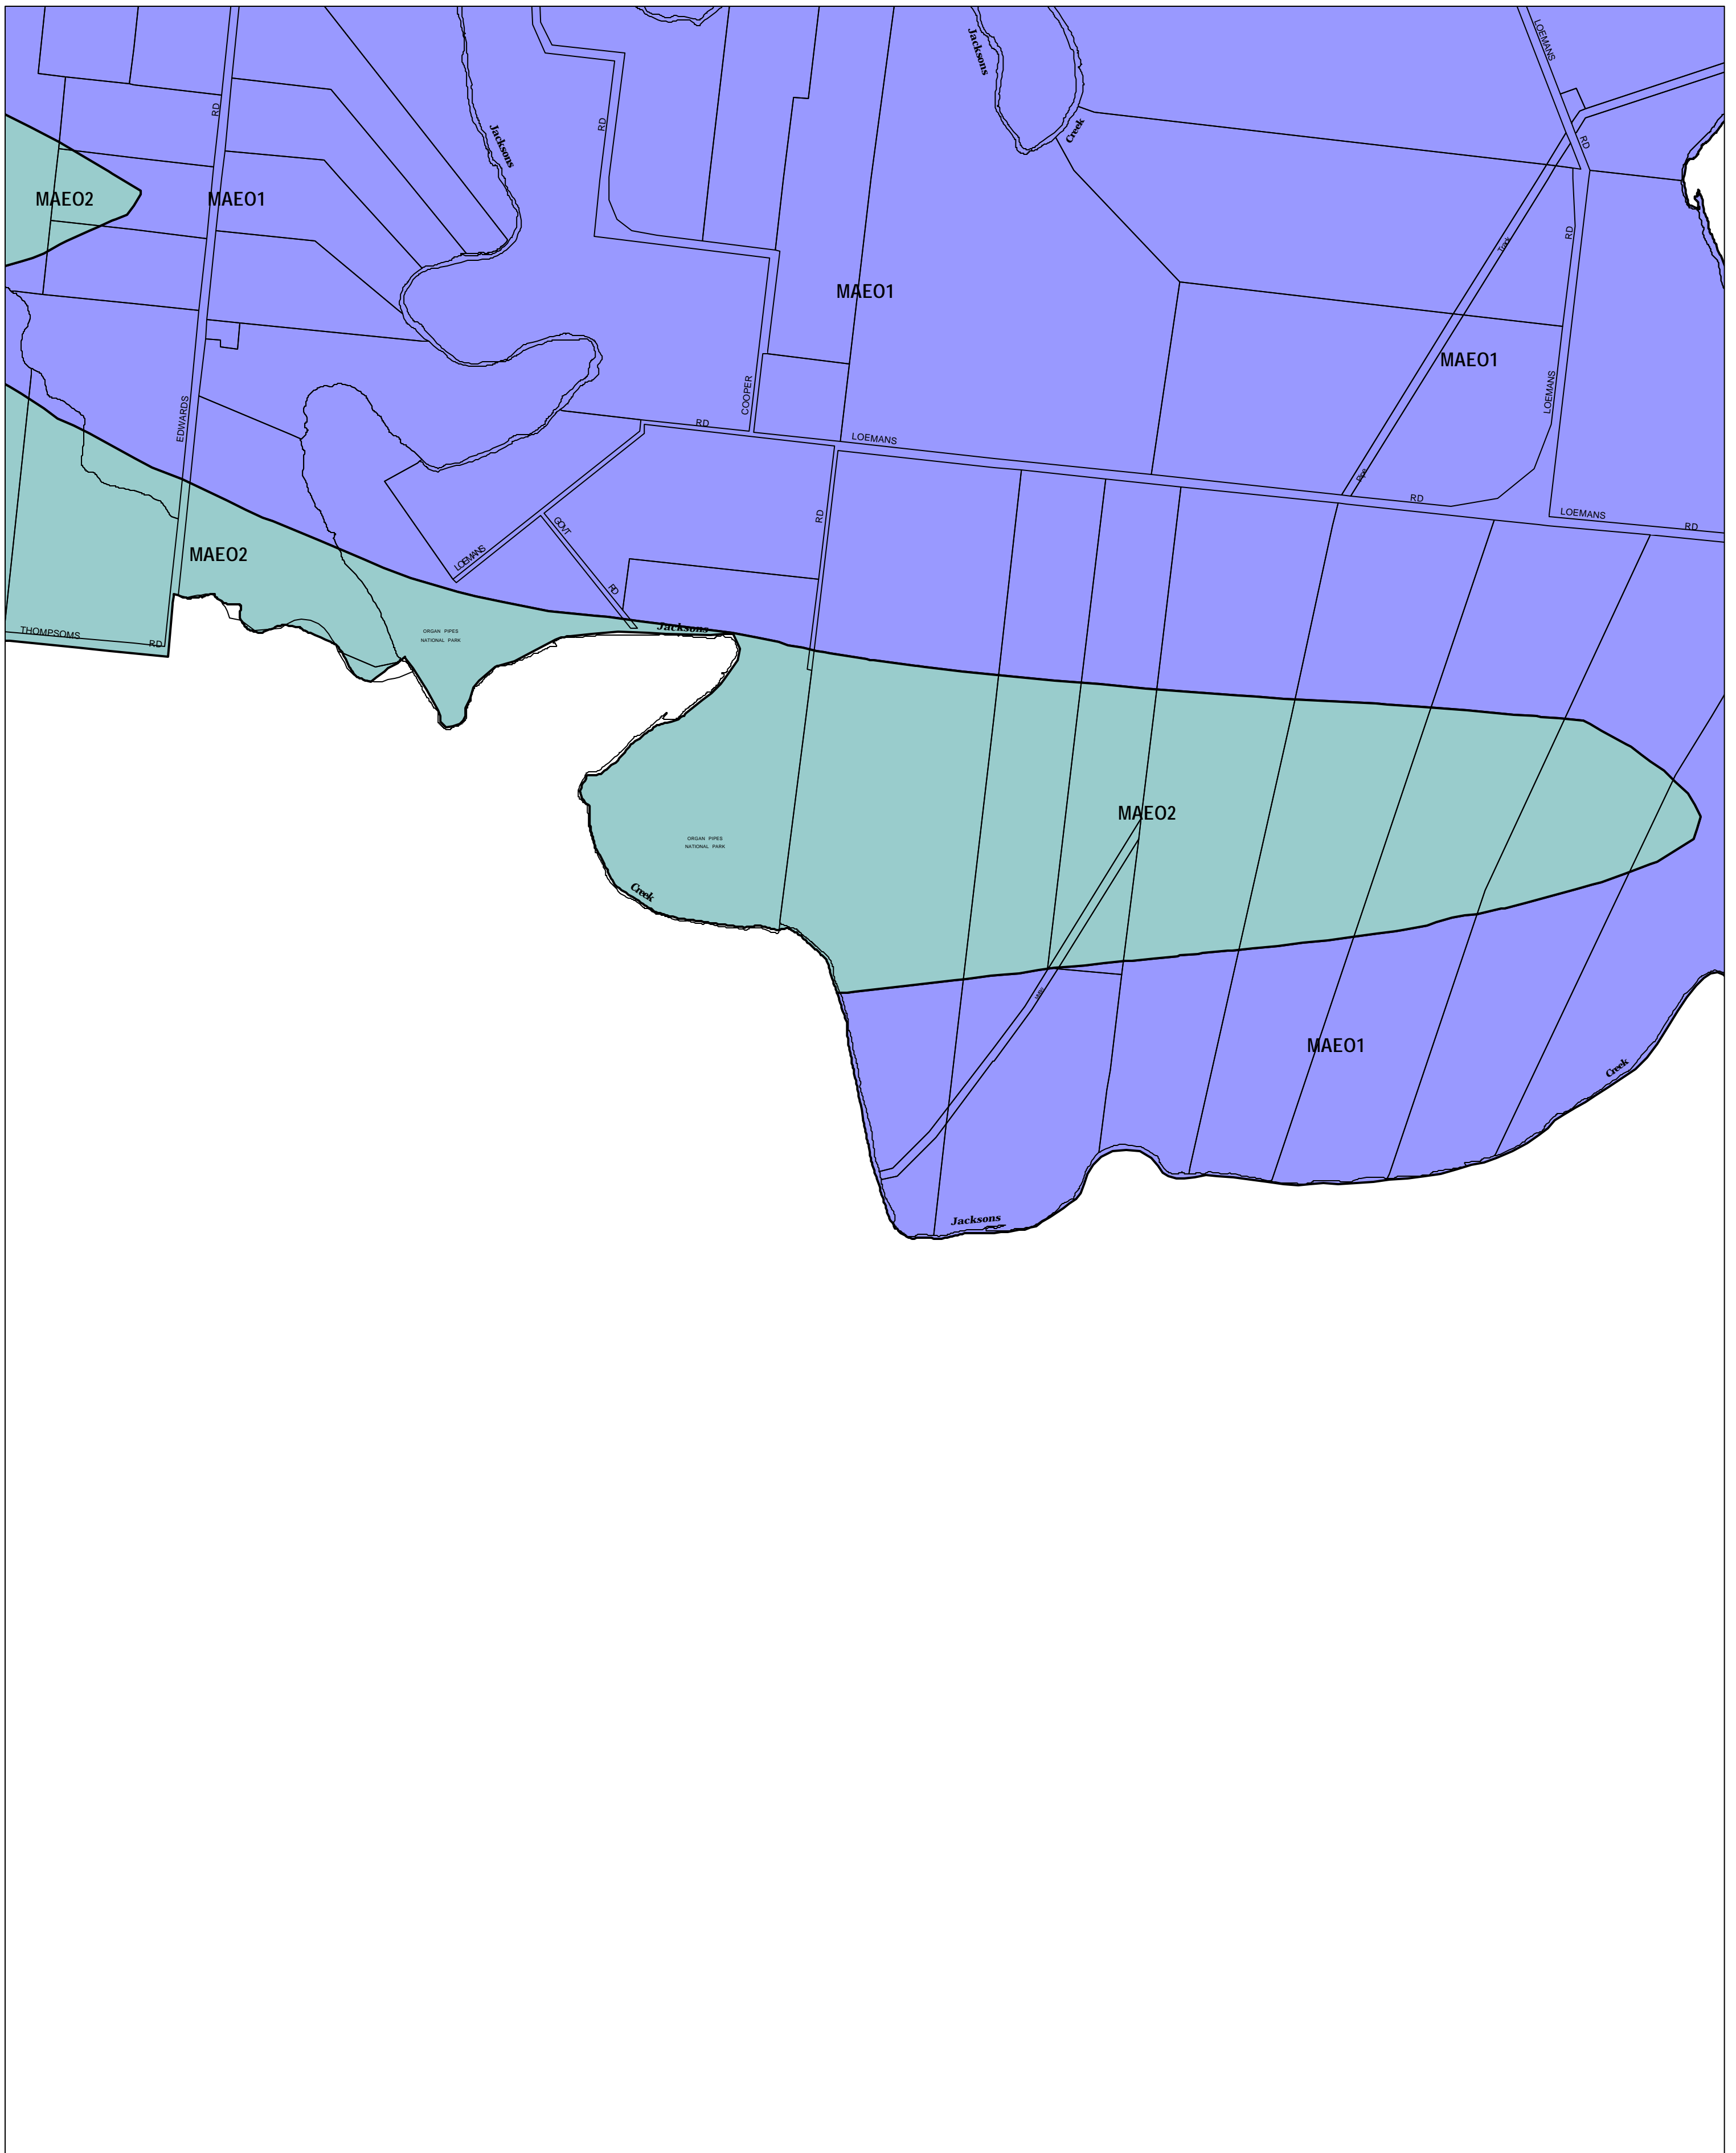

HUME PLANNING SCHEME - LOCAL PROVISION

Overlays

- MAEO1 Melbourne Airport Environs Overlay - Schedule 1
- MAEO2 Melbourne Airport Environs Overlay - Schedule 2

200 400 600 800 1000 m

AUSTRALIAN MAP GRID ZONE 55

INDEX TO ADJOINING METRIC SERIES MAP

1	2	3	4
5	6	7	8
9	10	11	12
13	14	15	16
17	18	19	20
21	22	23	24
25	26		

Printed: 8/5/2007

AMENDMENT VC30