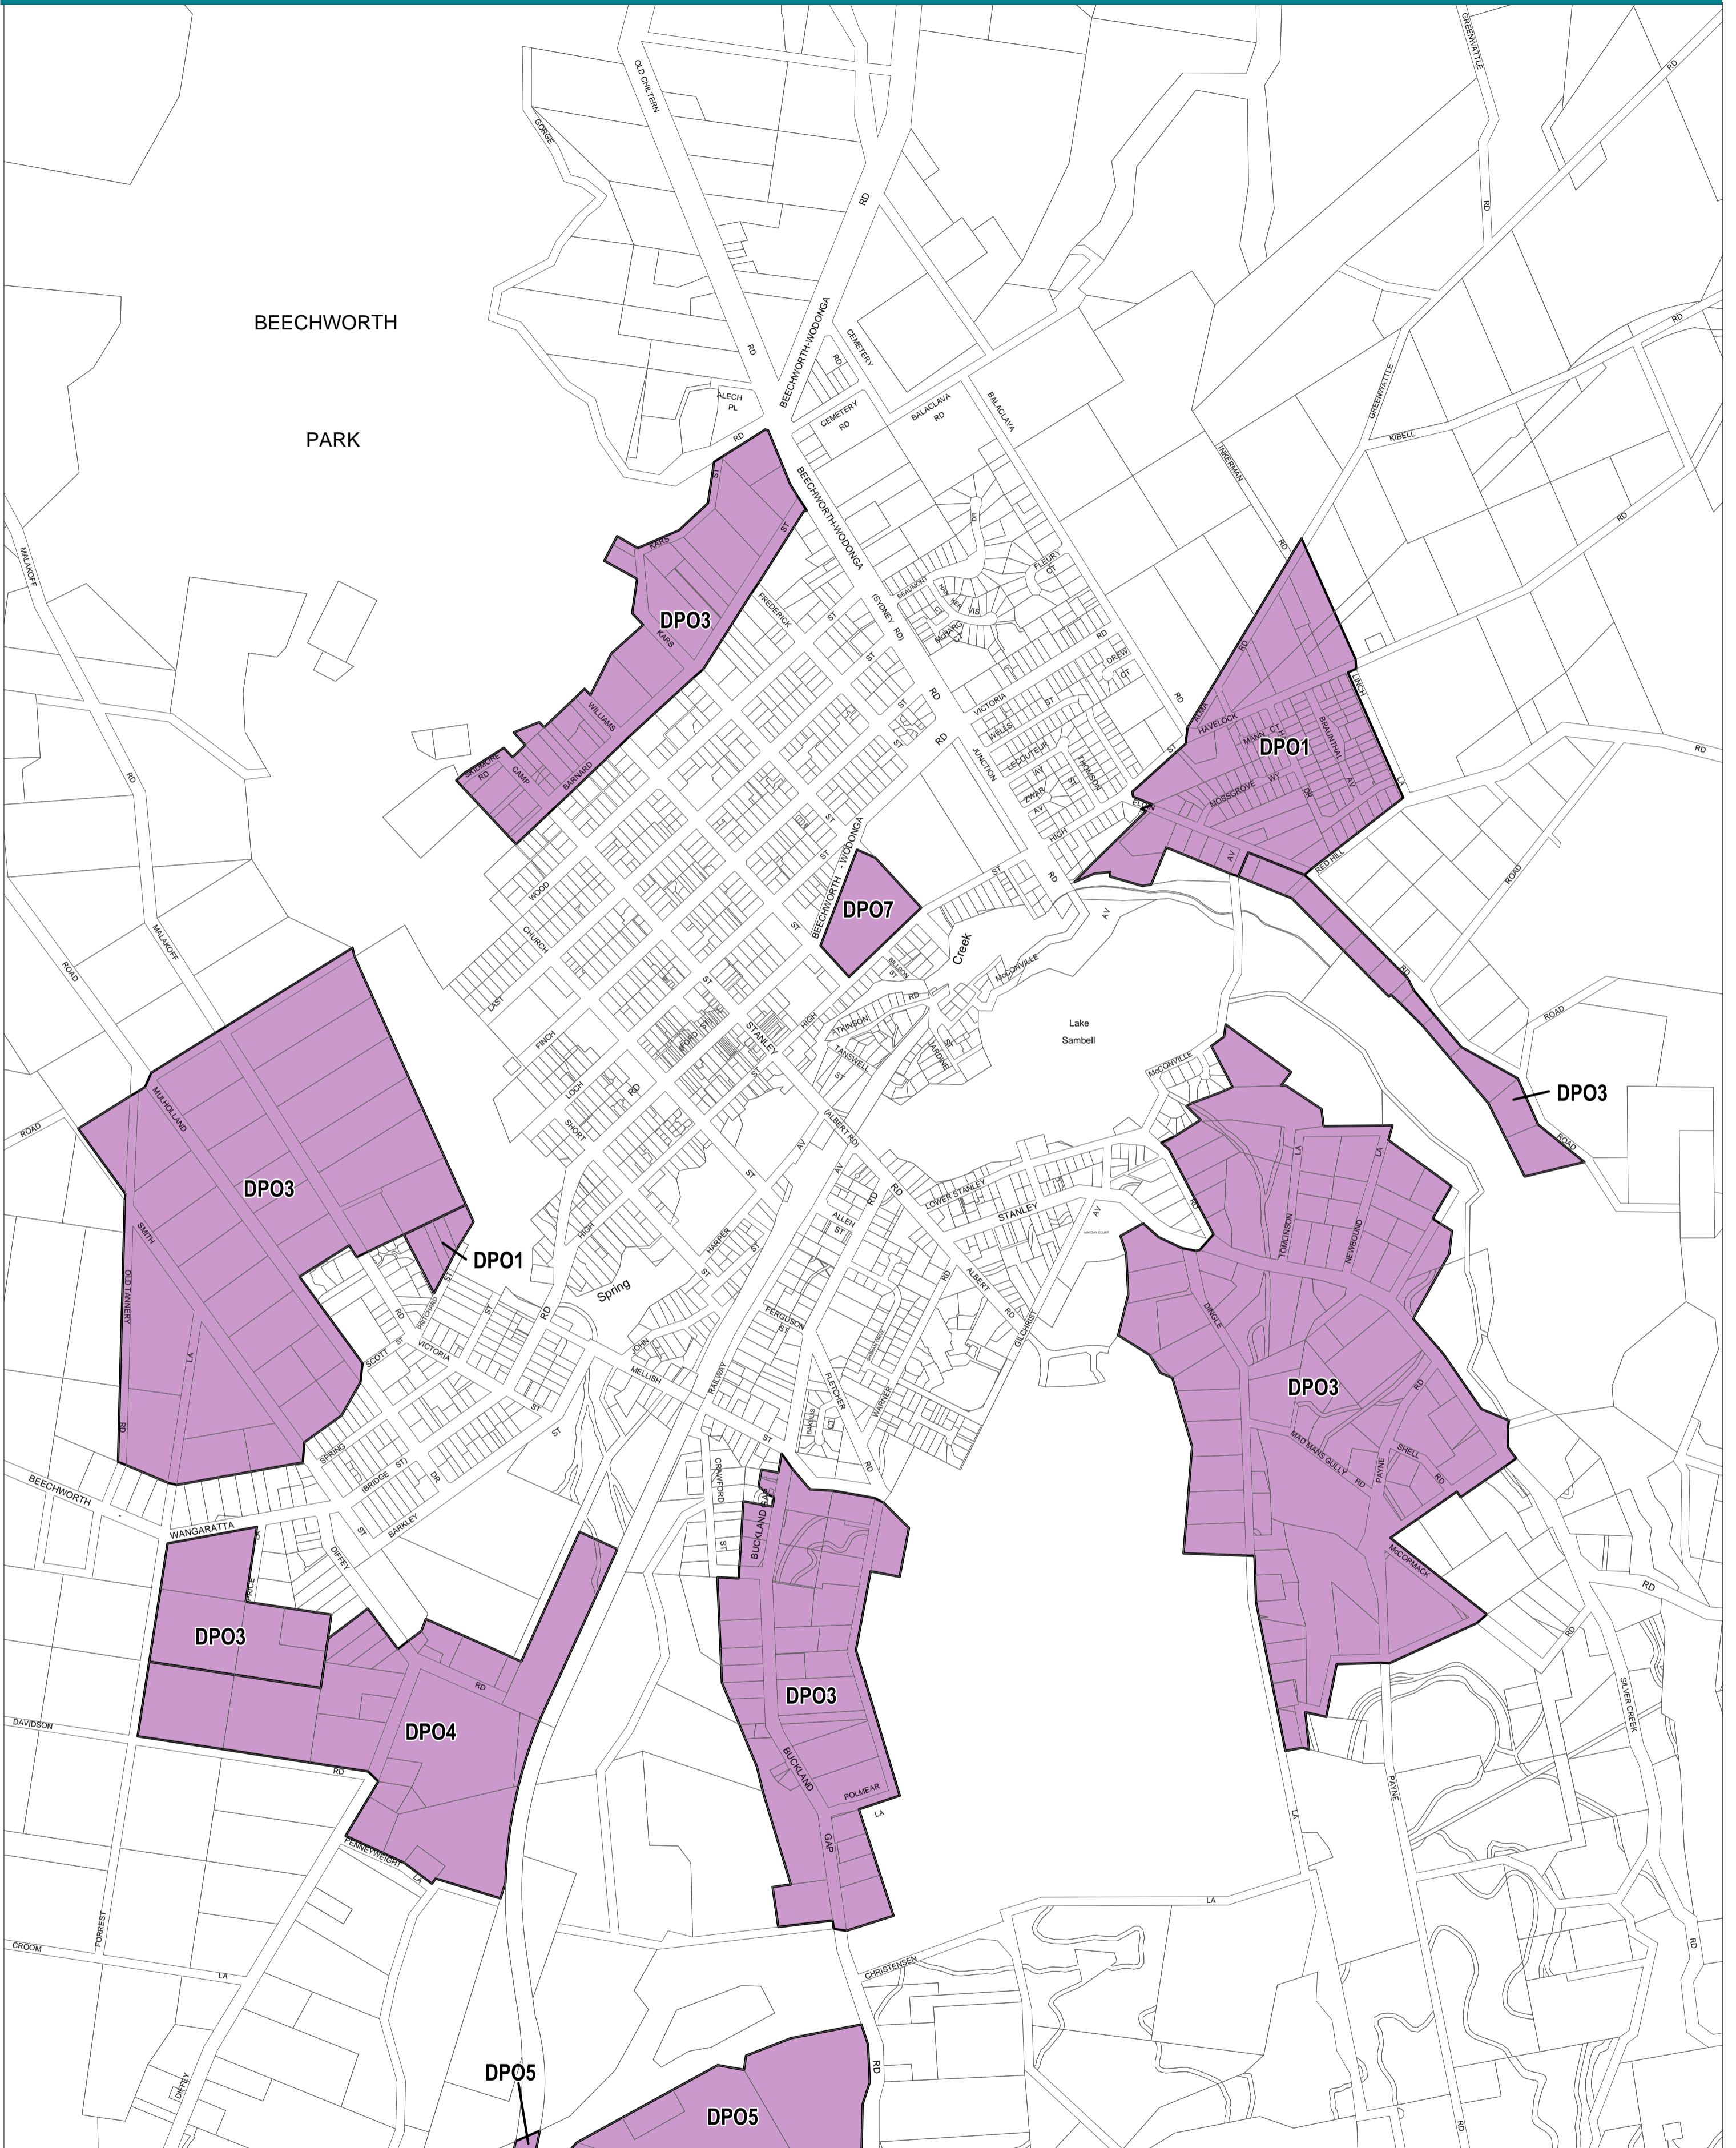

INDIGO PLANNING SCHEME - LOCAL PROVISION

Overlays	
DPO1	Development Plan Overlay - Schedule 1
DPO3	Development Plan Overlay - Schedule 3
DPO4	Development Plan Overlay - Schedule 4
DPO5	Development Plan Overlay - Schedule 5
DPO7	Development Plan Overlay - Schedule 7

- - - - - Municipal Boundary

AUSTRALIAN MAP GRID ZONE 55

PREPARED BY: Planning Mapping Services

Environment, Land, Water and Planning

Printed: 5/9/2016

AMENDMENT C72