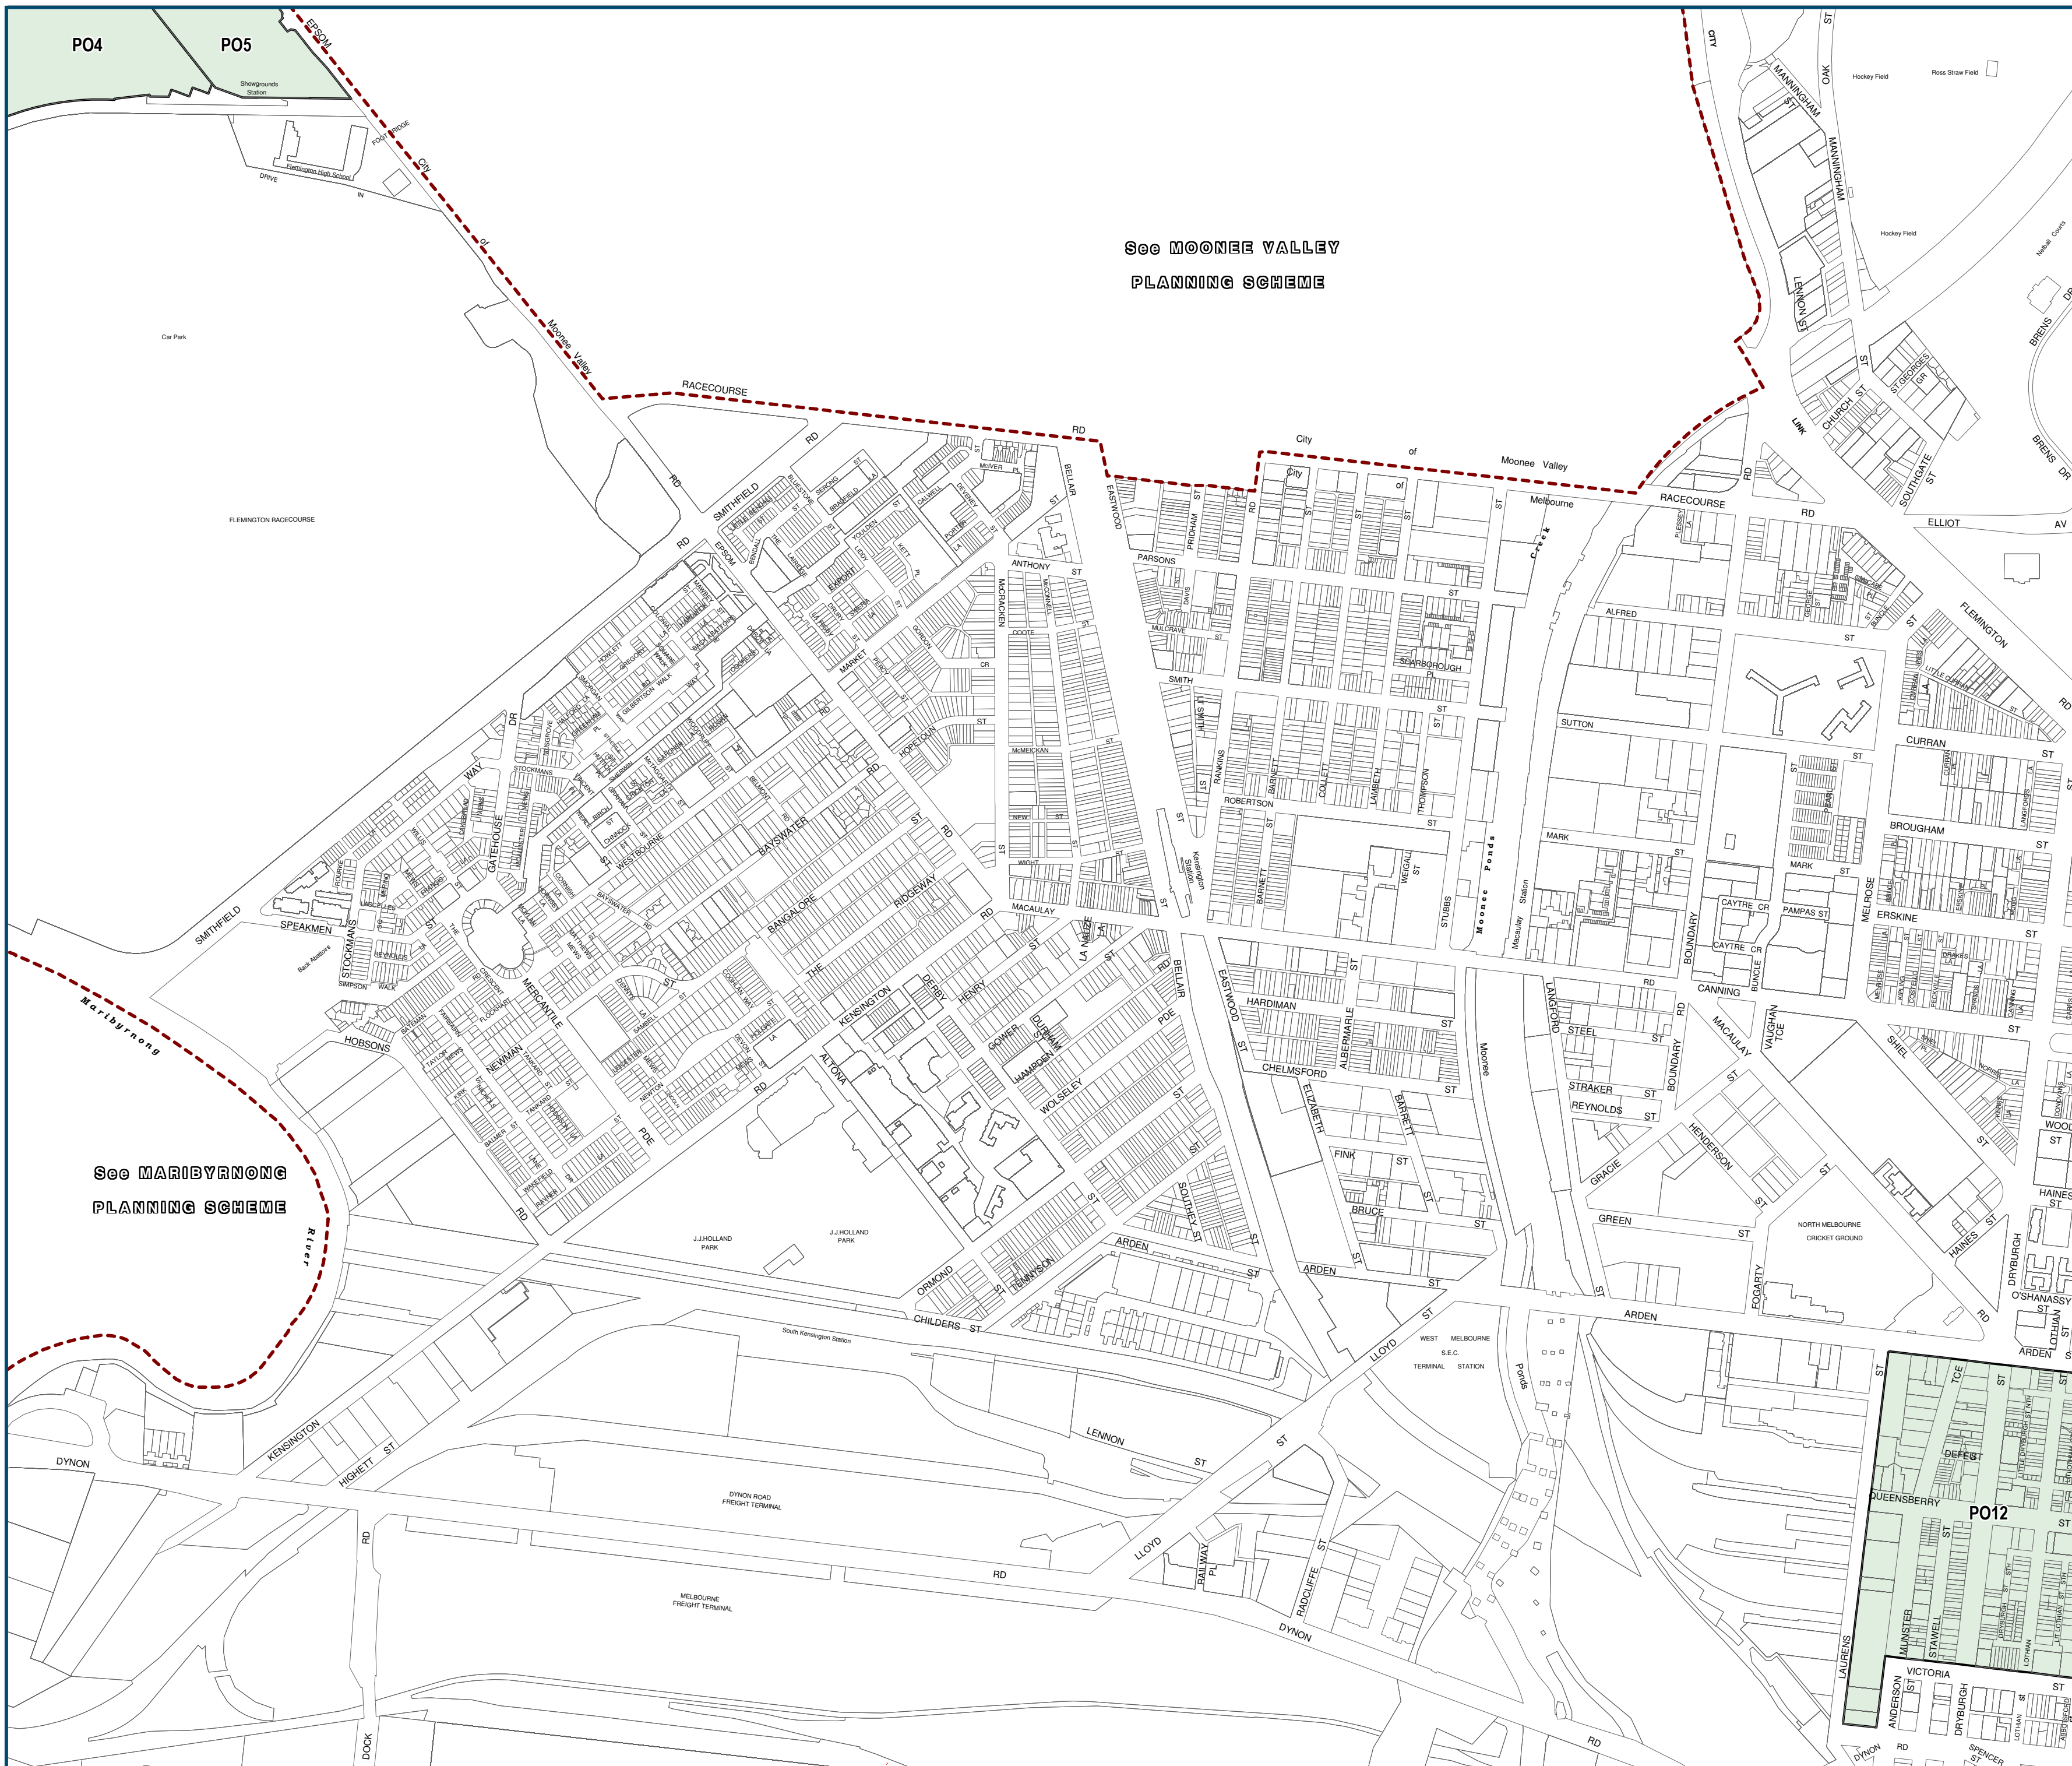

MELBOURNE PLANNING SCHEME - LOCAL PROVISION

PARKING OVERLAY

Overlays

PO12	Parking Overlay - Precinct 12
PO4	Parking Overlay - Precinct 4
PO5	Parking Overlay - Precinct 5