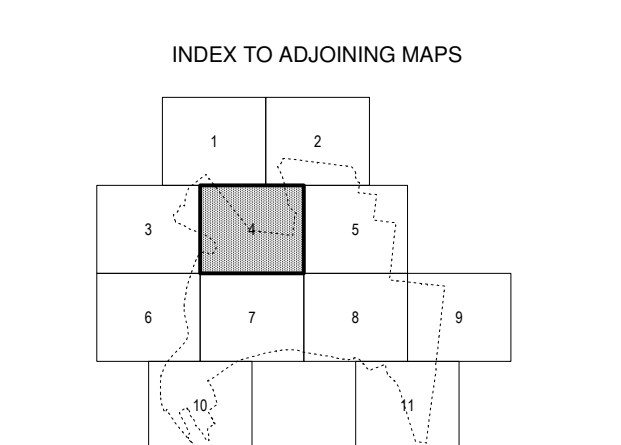

Printed: 9/4/2013 **AMENDMENT VC95**

MAP No 4PO

* This map should be read in conjunction with additional Planning Overlay Maps (if applicable) as indicated on the INDEX TO MAPS.
* A complete list of zones and other overlays is in the written part of this scheme.