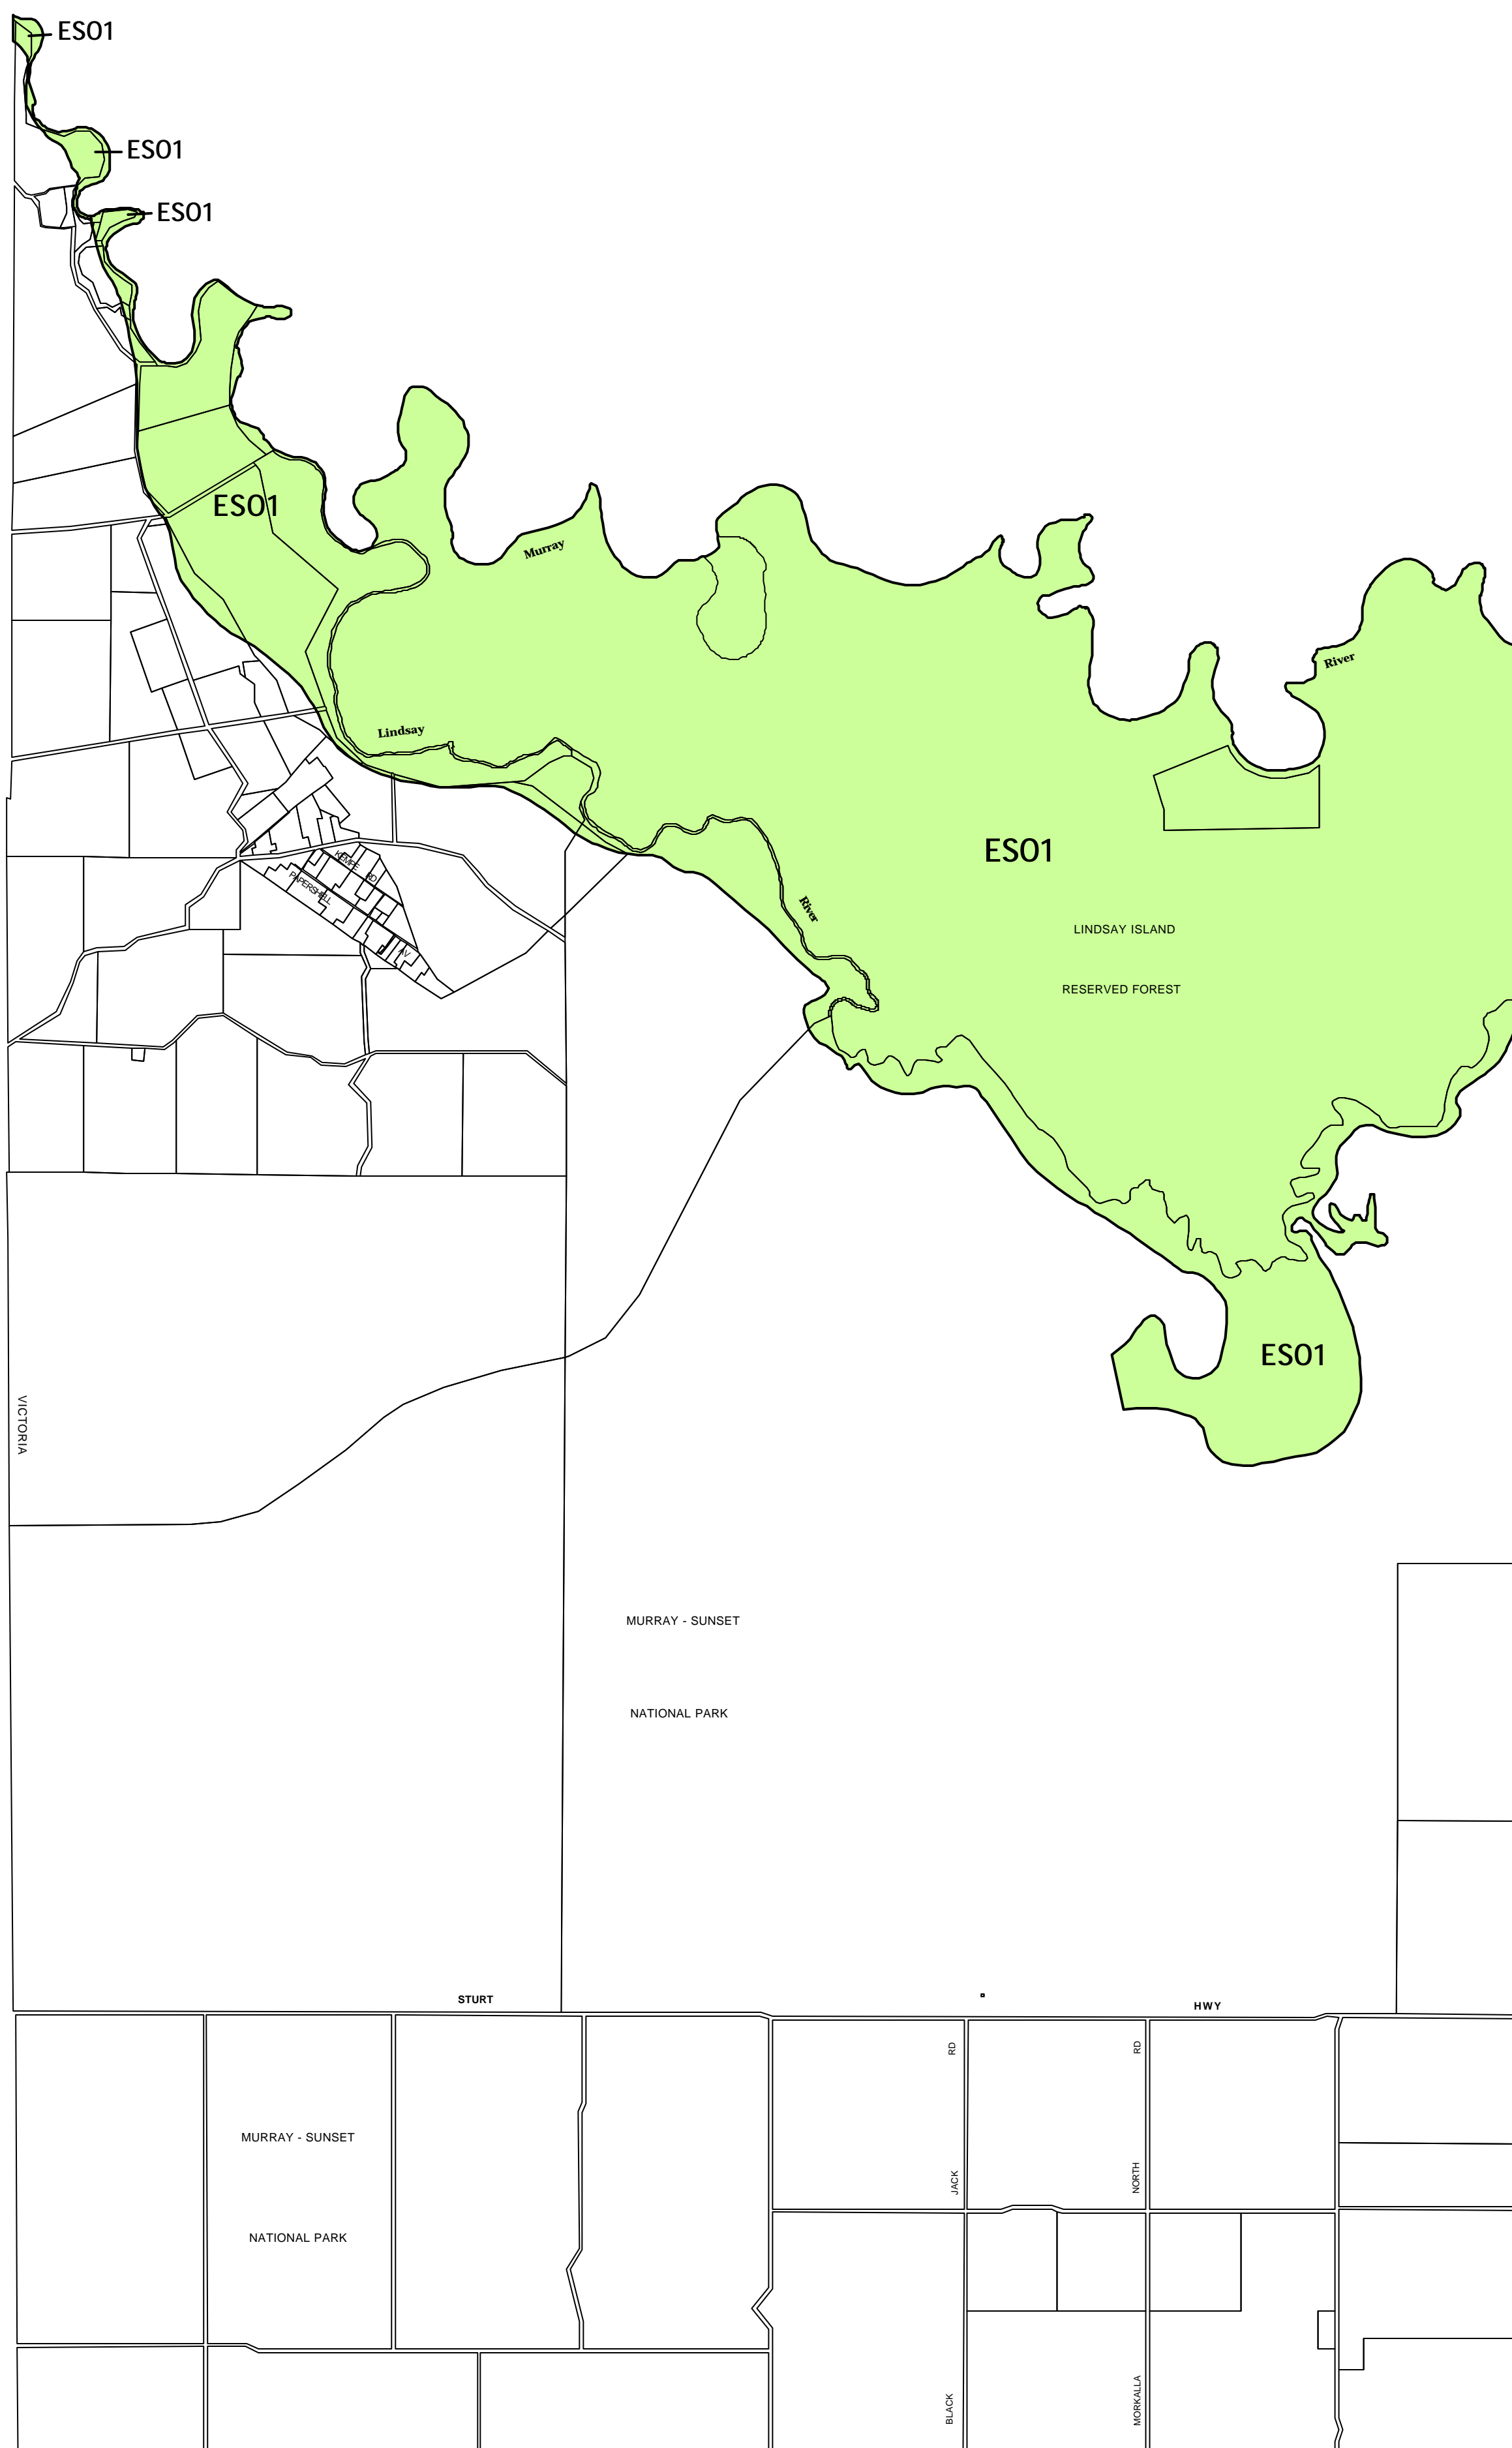

MILDURA PLANNING SCHEME - LOCAL PROVISION

Overlays
ES01 Environmental Significance Overlay - Schedule 1

AUSTRALIAN MAP GRID ZONE 54

Printed: 29/8/2007

AMENDMENT C28