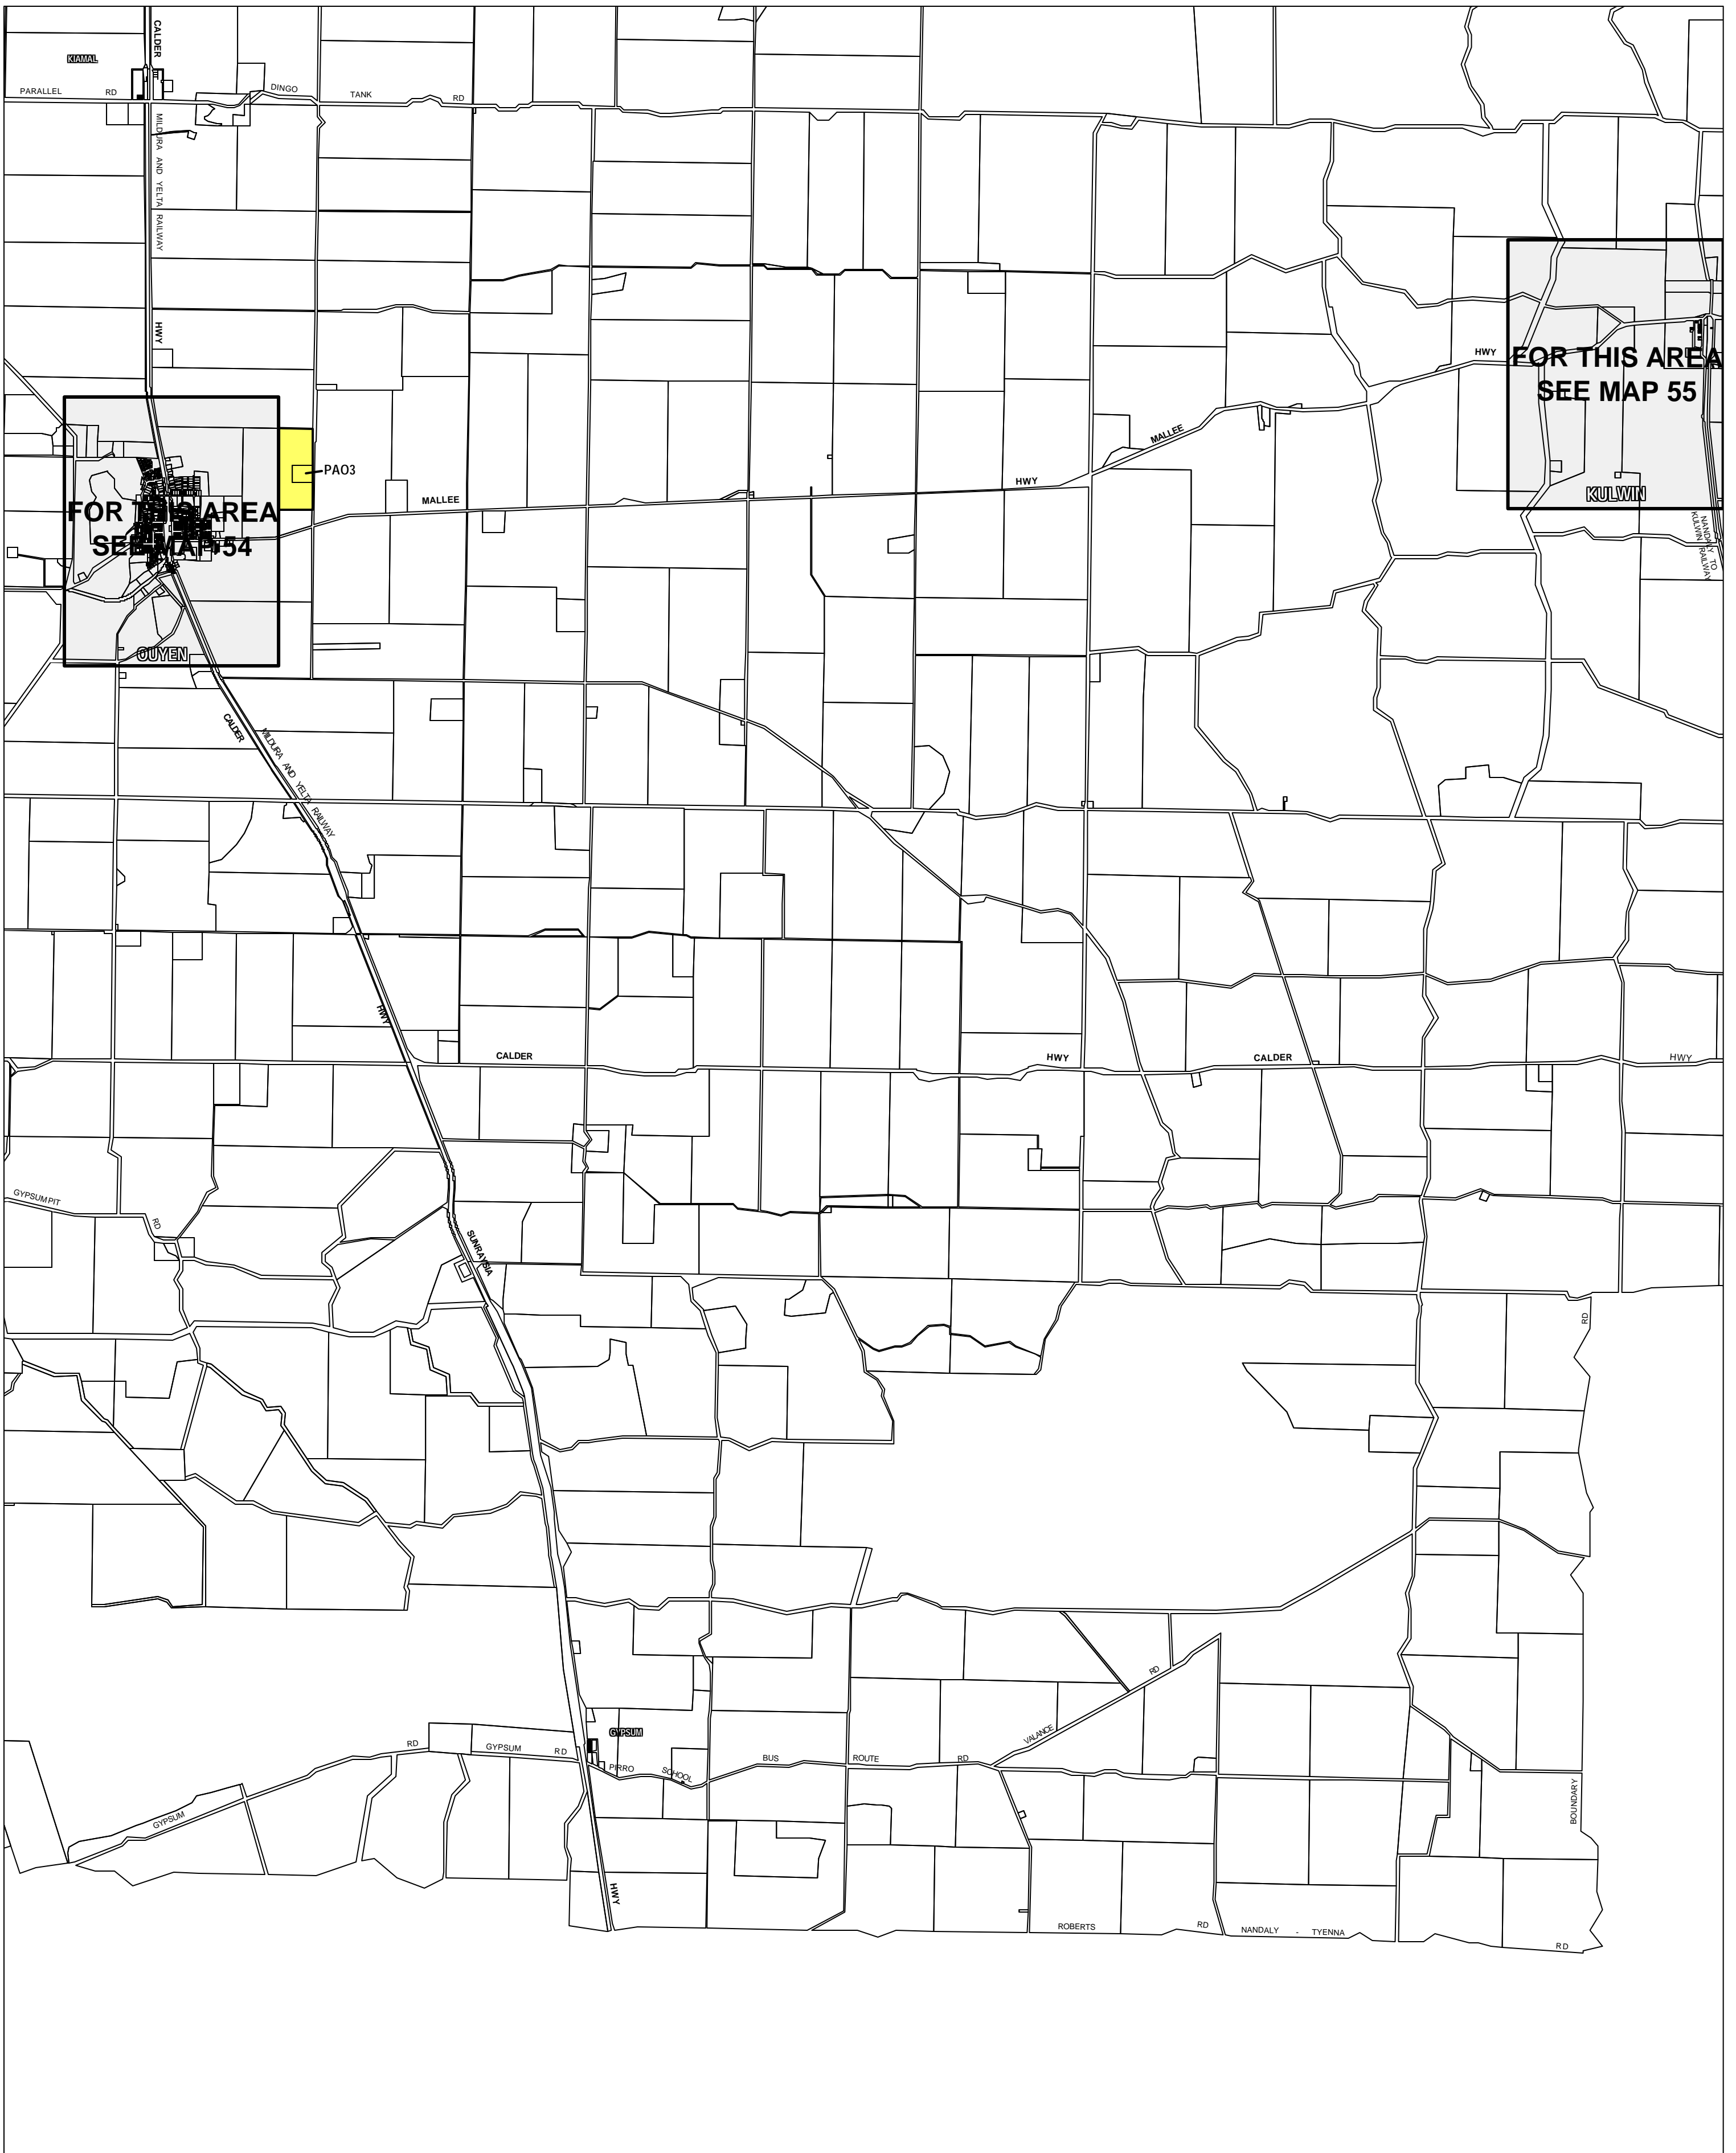

MILDURA PLANNING SCHEME - LOCAL PROVISION

Overlays	Description
PA03	Public Acquisition Overlay 3

AUSTRALIAN MAP GRID ZONE 54

Printed: 4/9/2007

AMENDMENT C19