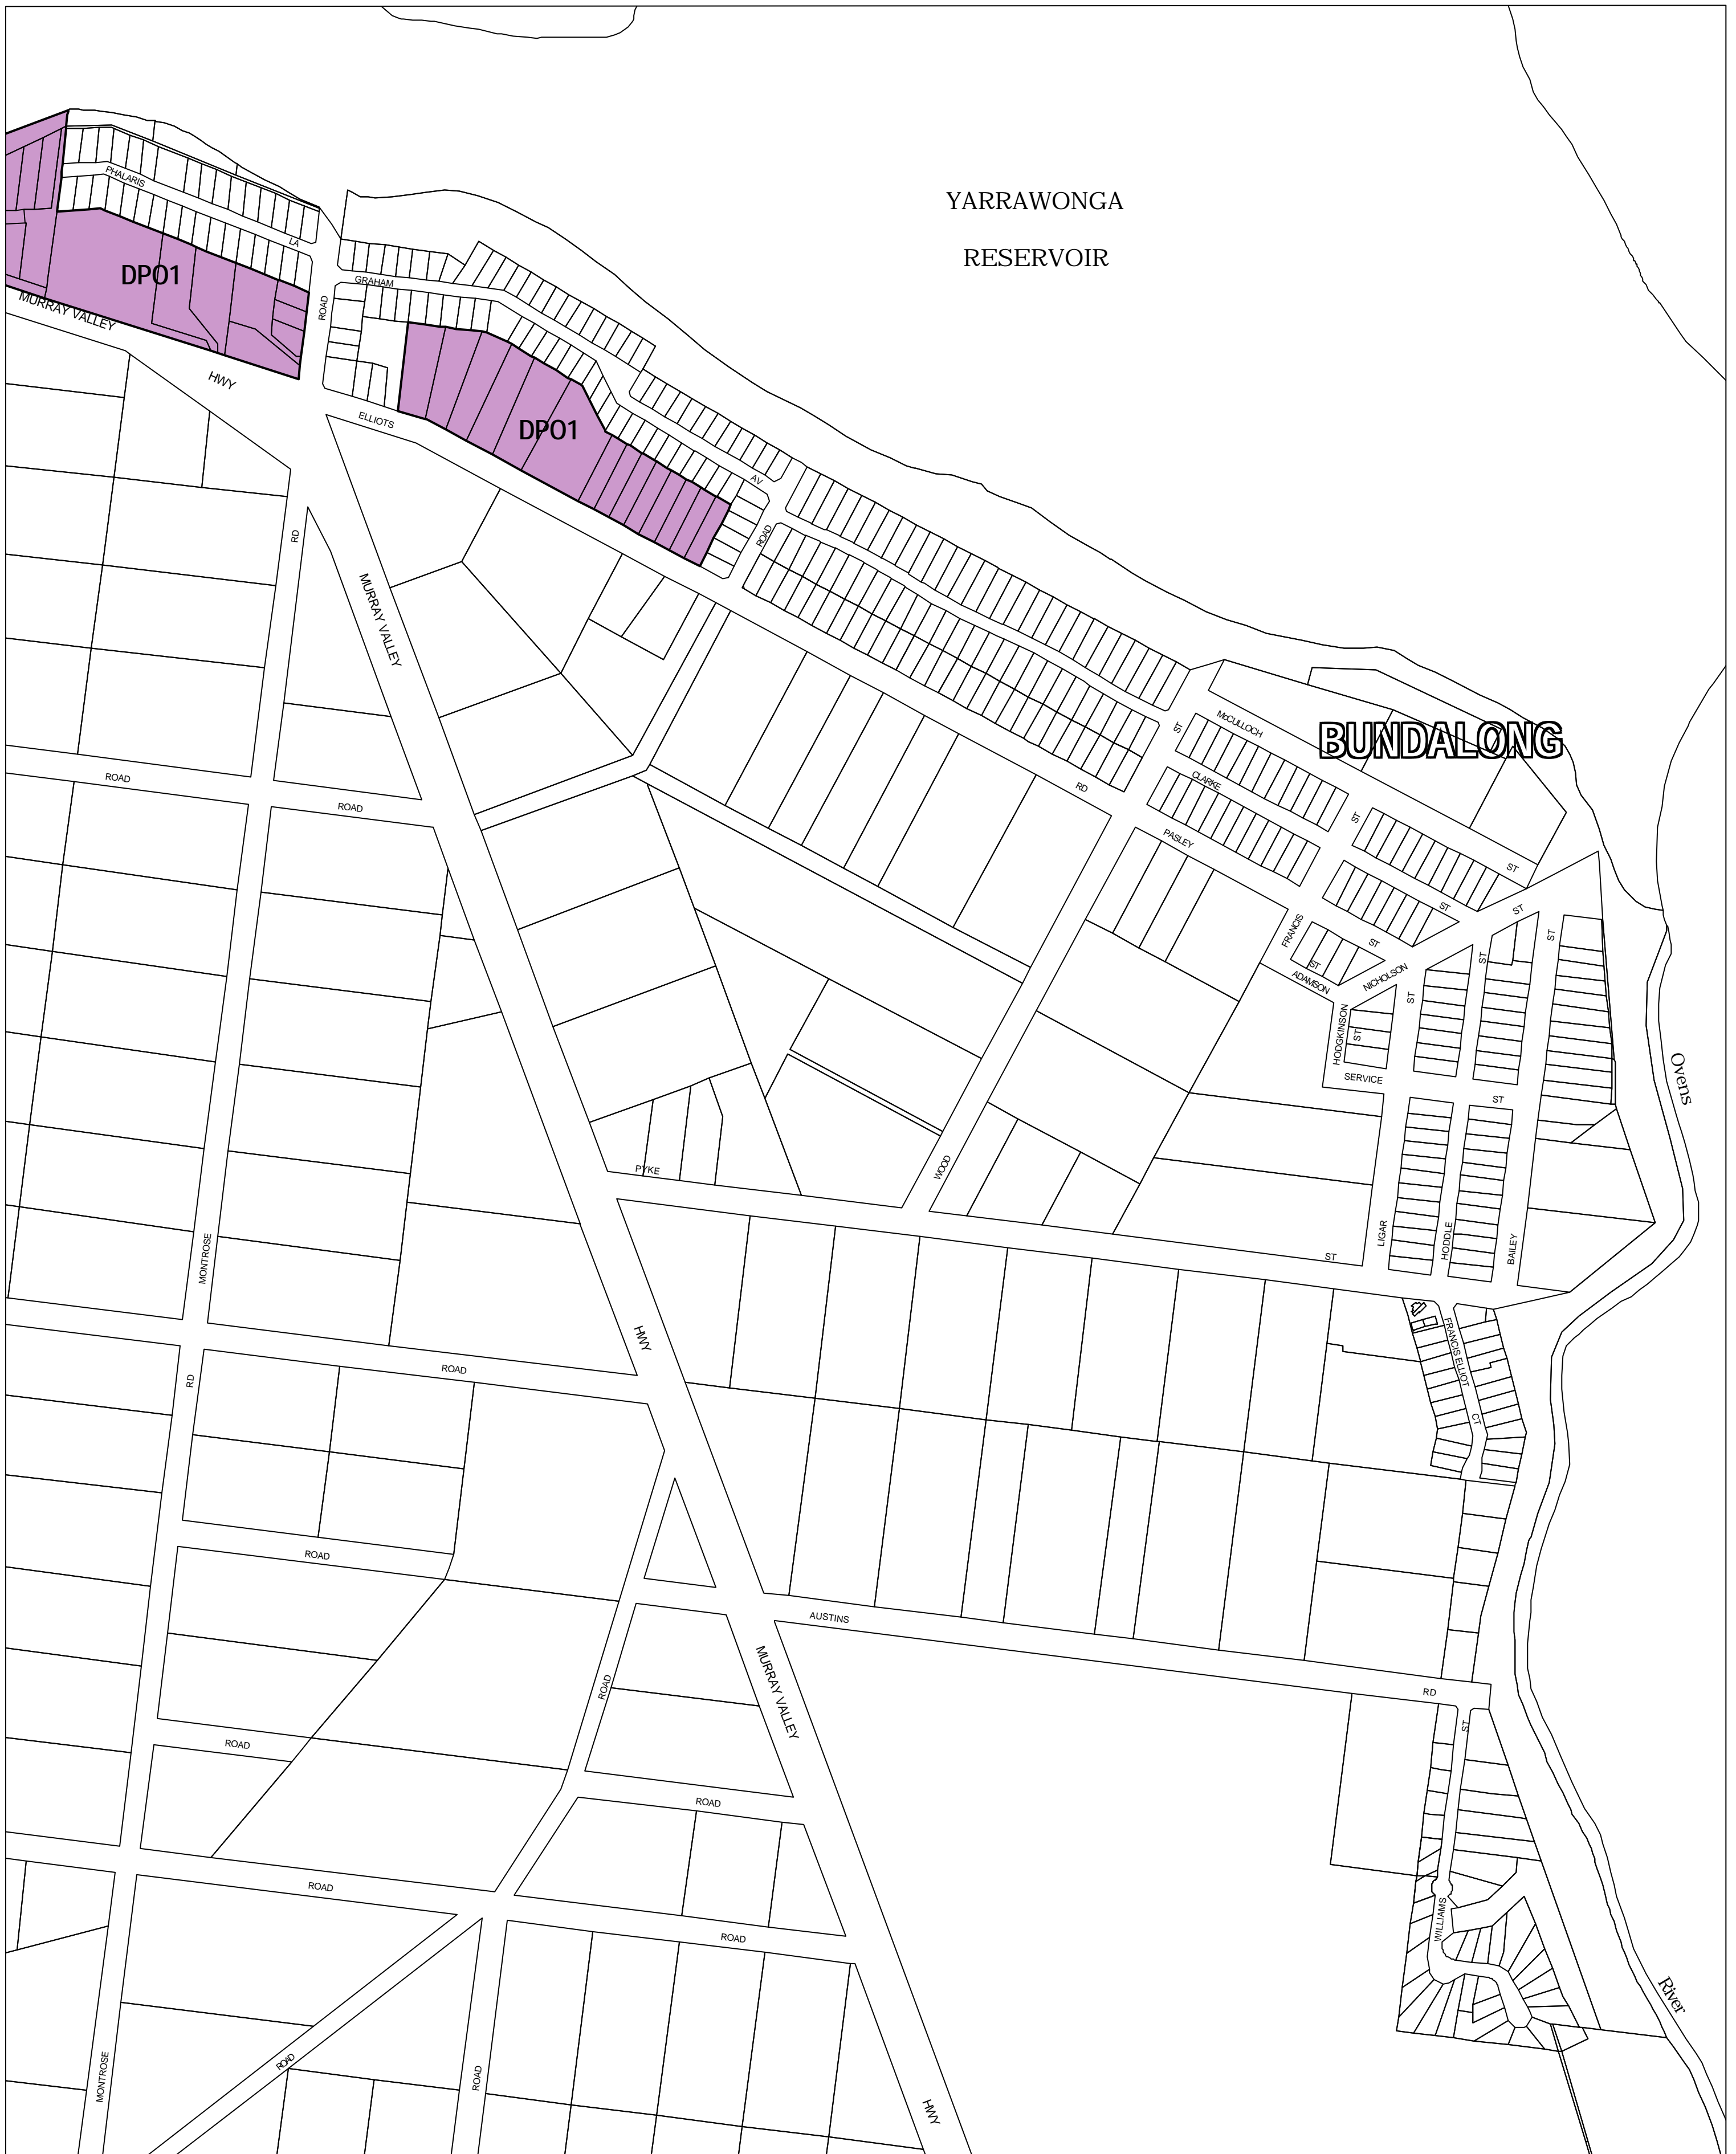

MOIRA PLANNING SCHEME - LOCAL PROVISION

Overlays

- DPO1 Development Plan Overlay - Schedule 1

INDEX TO ADJOINING METRIC SERIES MAP

Printed: 18/6/2007

AMENDMENT C13