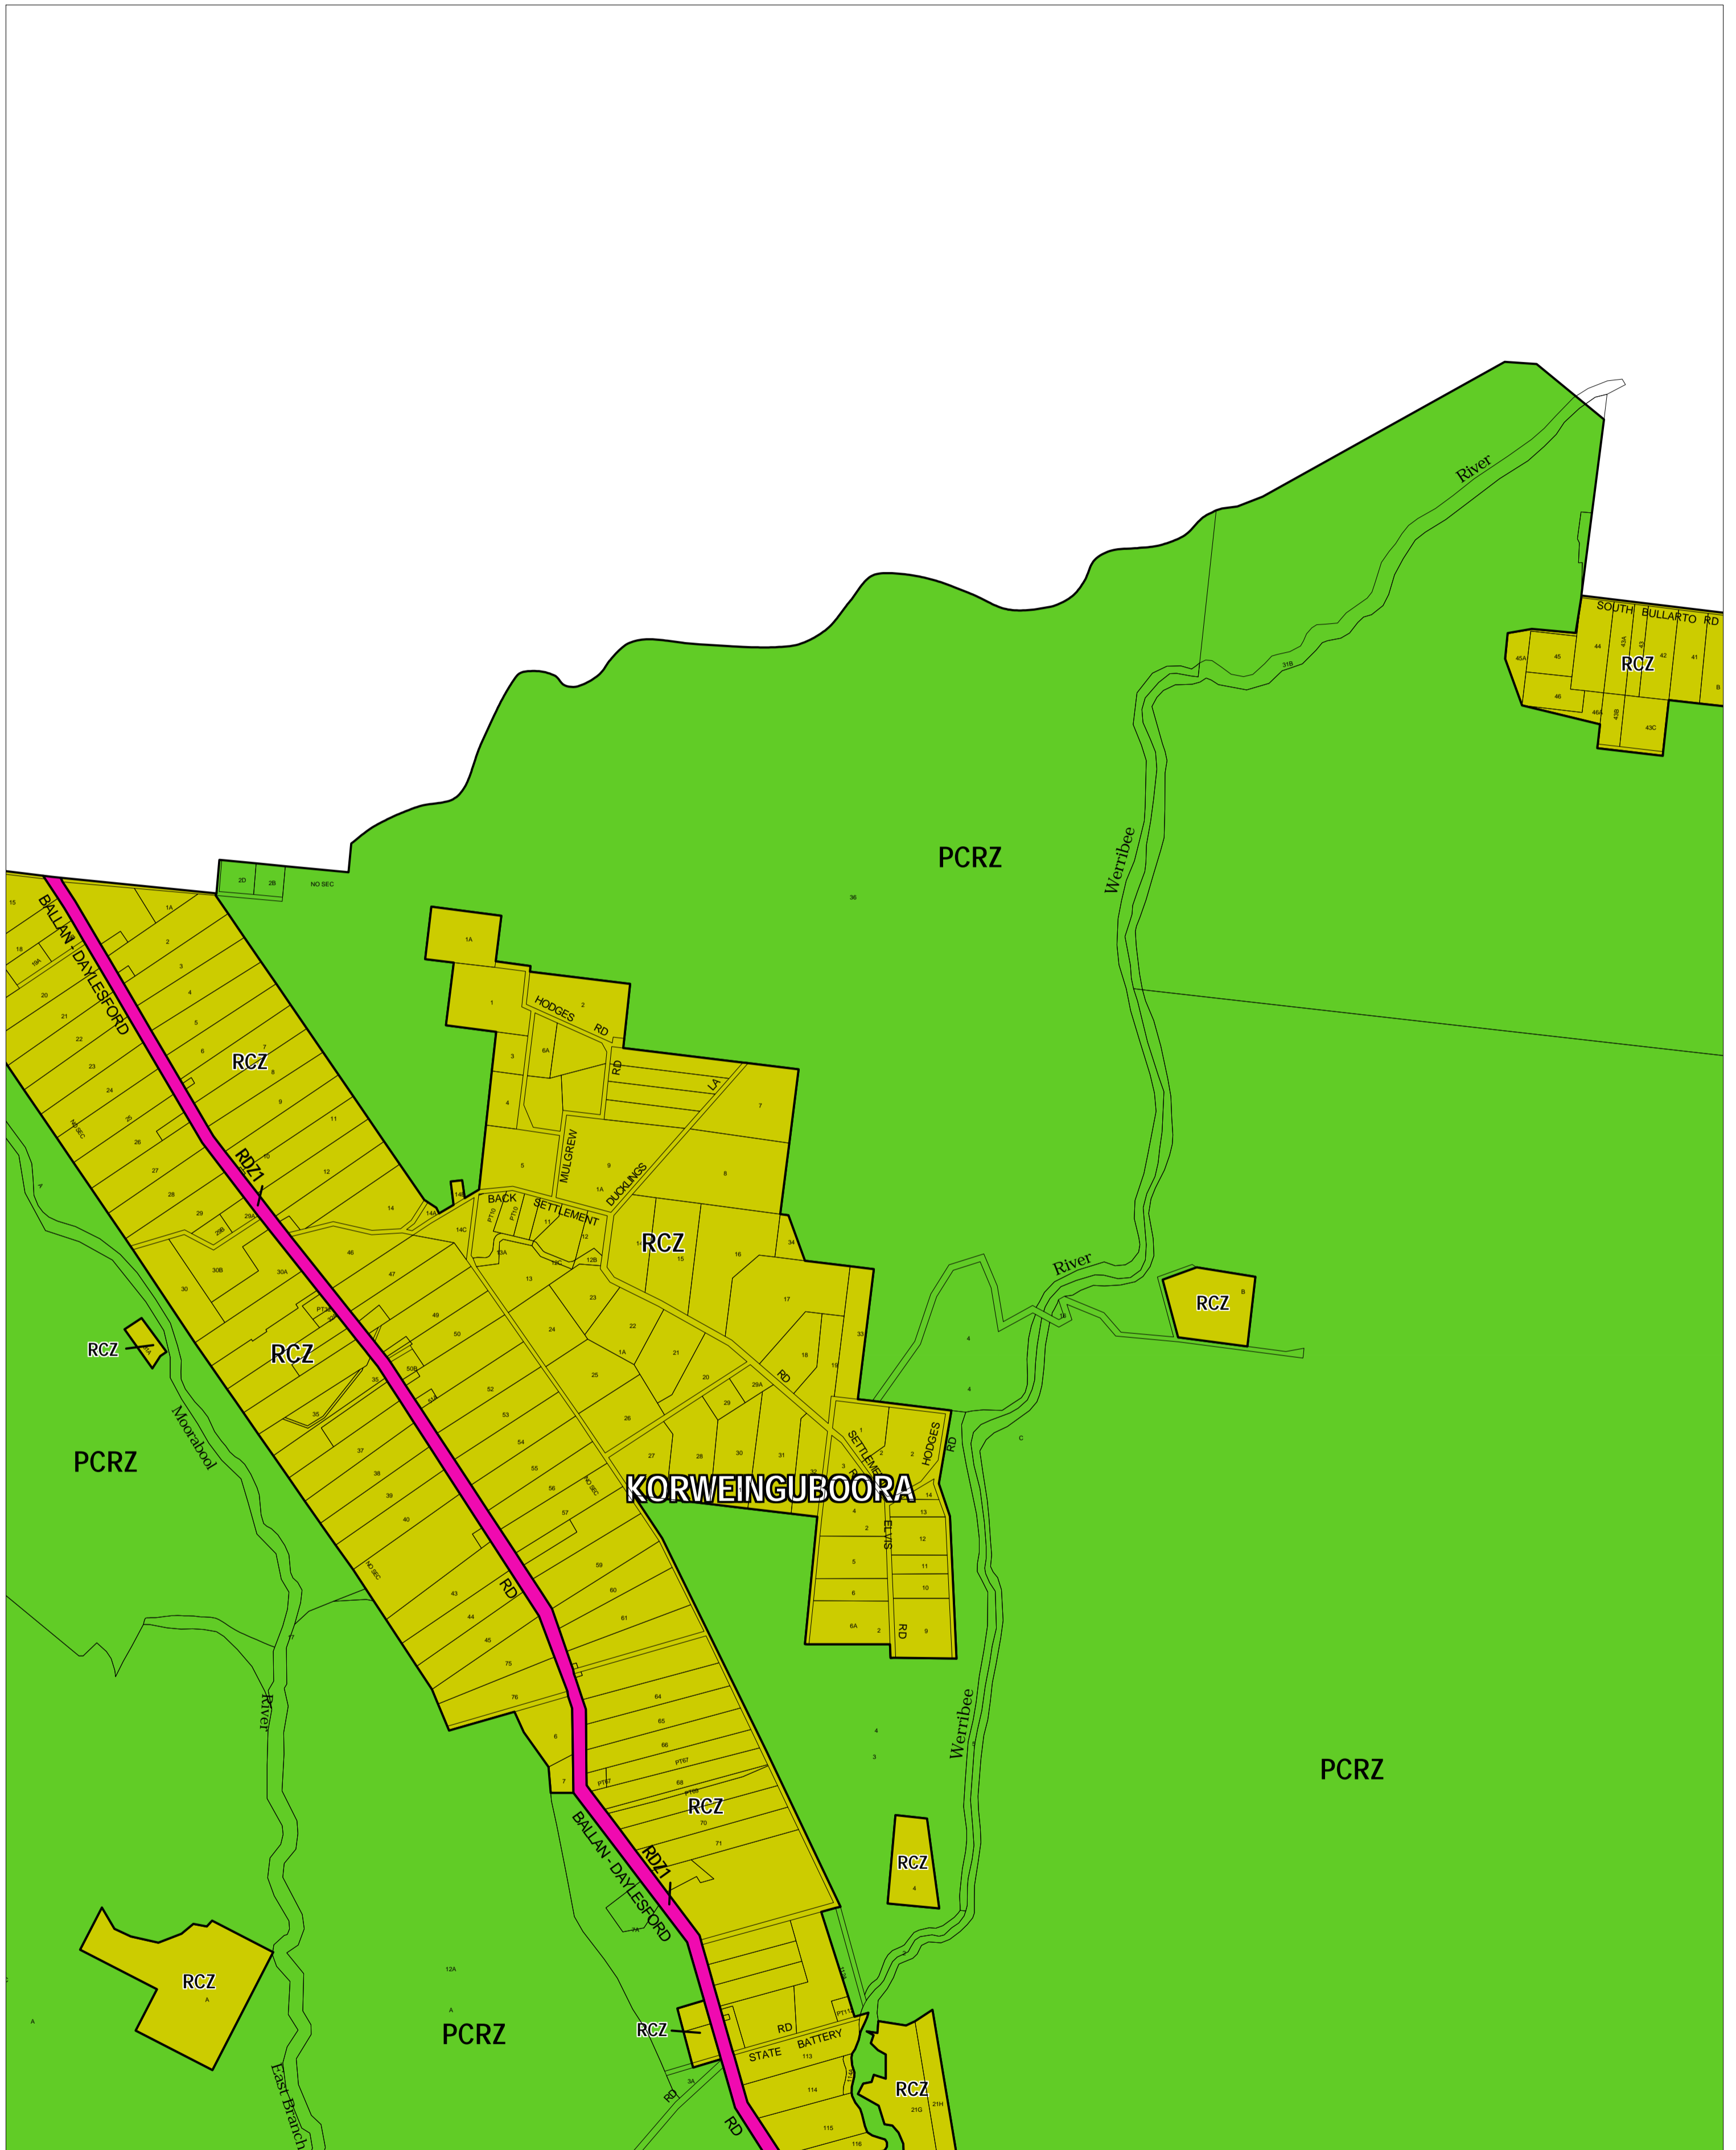

MOORABOOL PLANNING SCHEME - LOCAL PROVISION

AUSTRALIAN MAP GRID ZONE 55

Printed: 9/7/2007

AMENDMENT C50