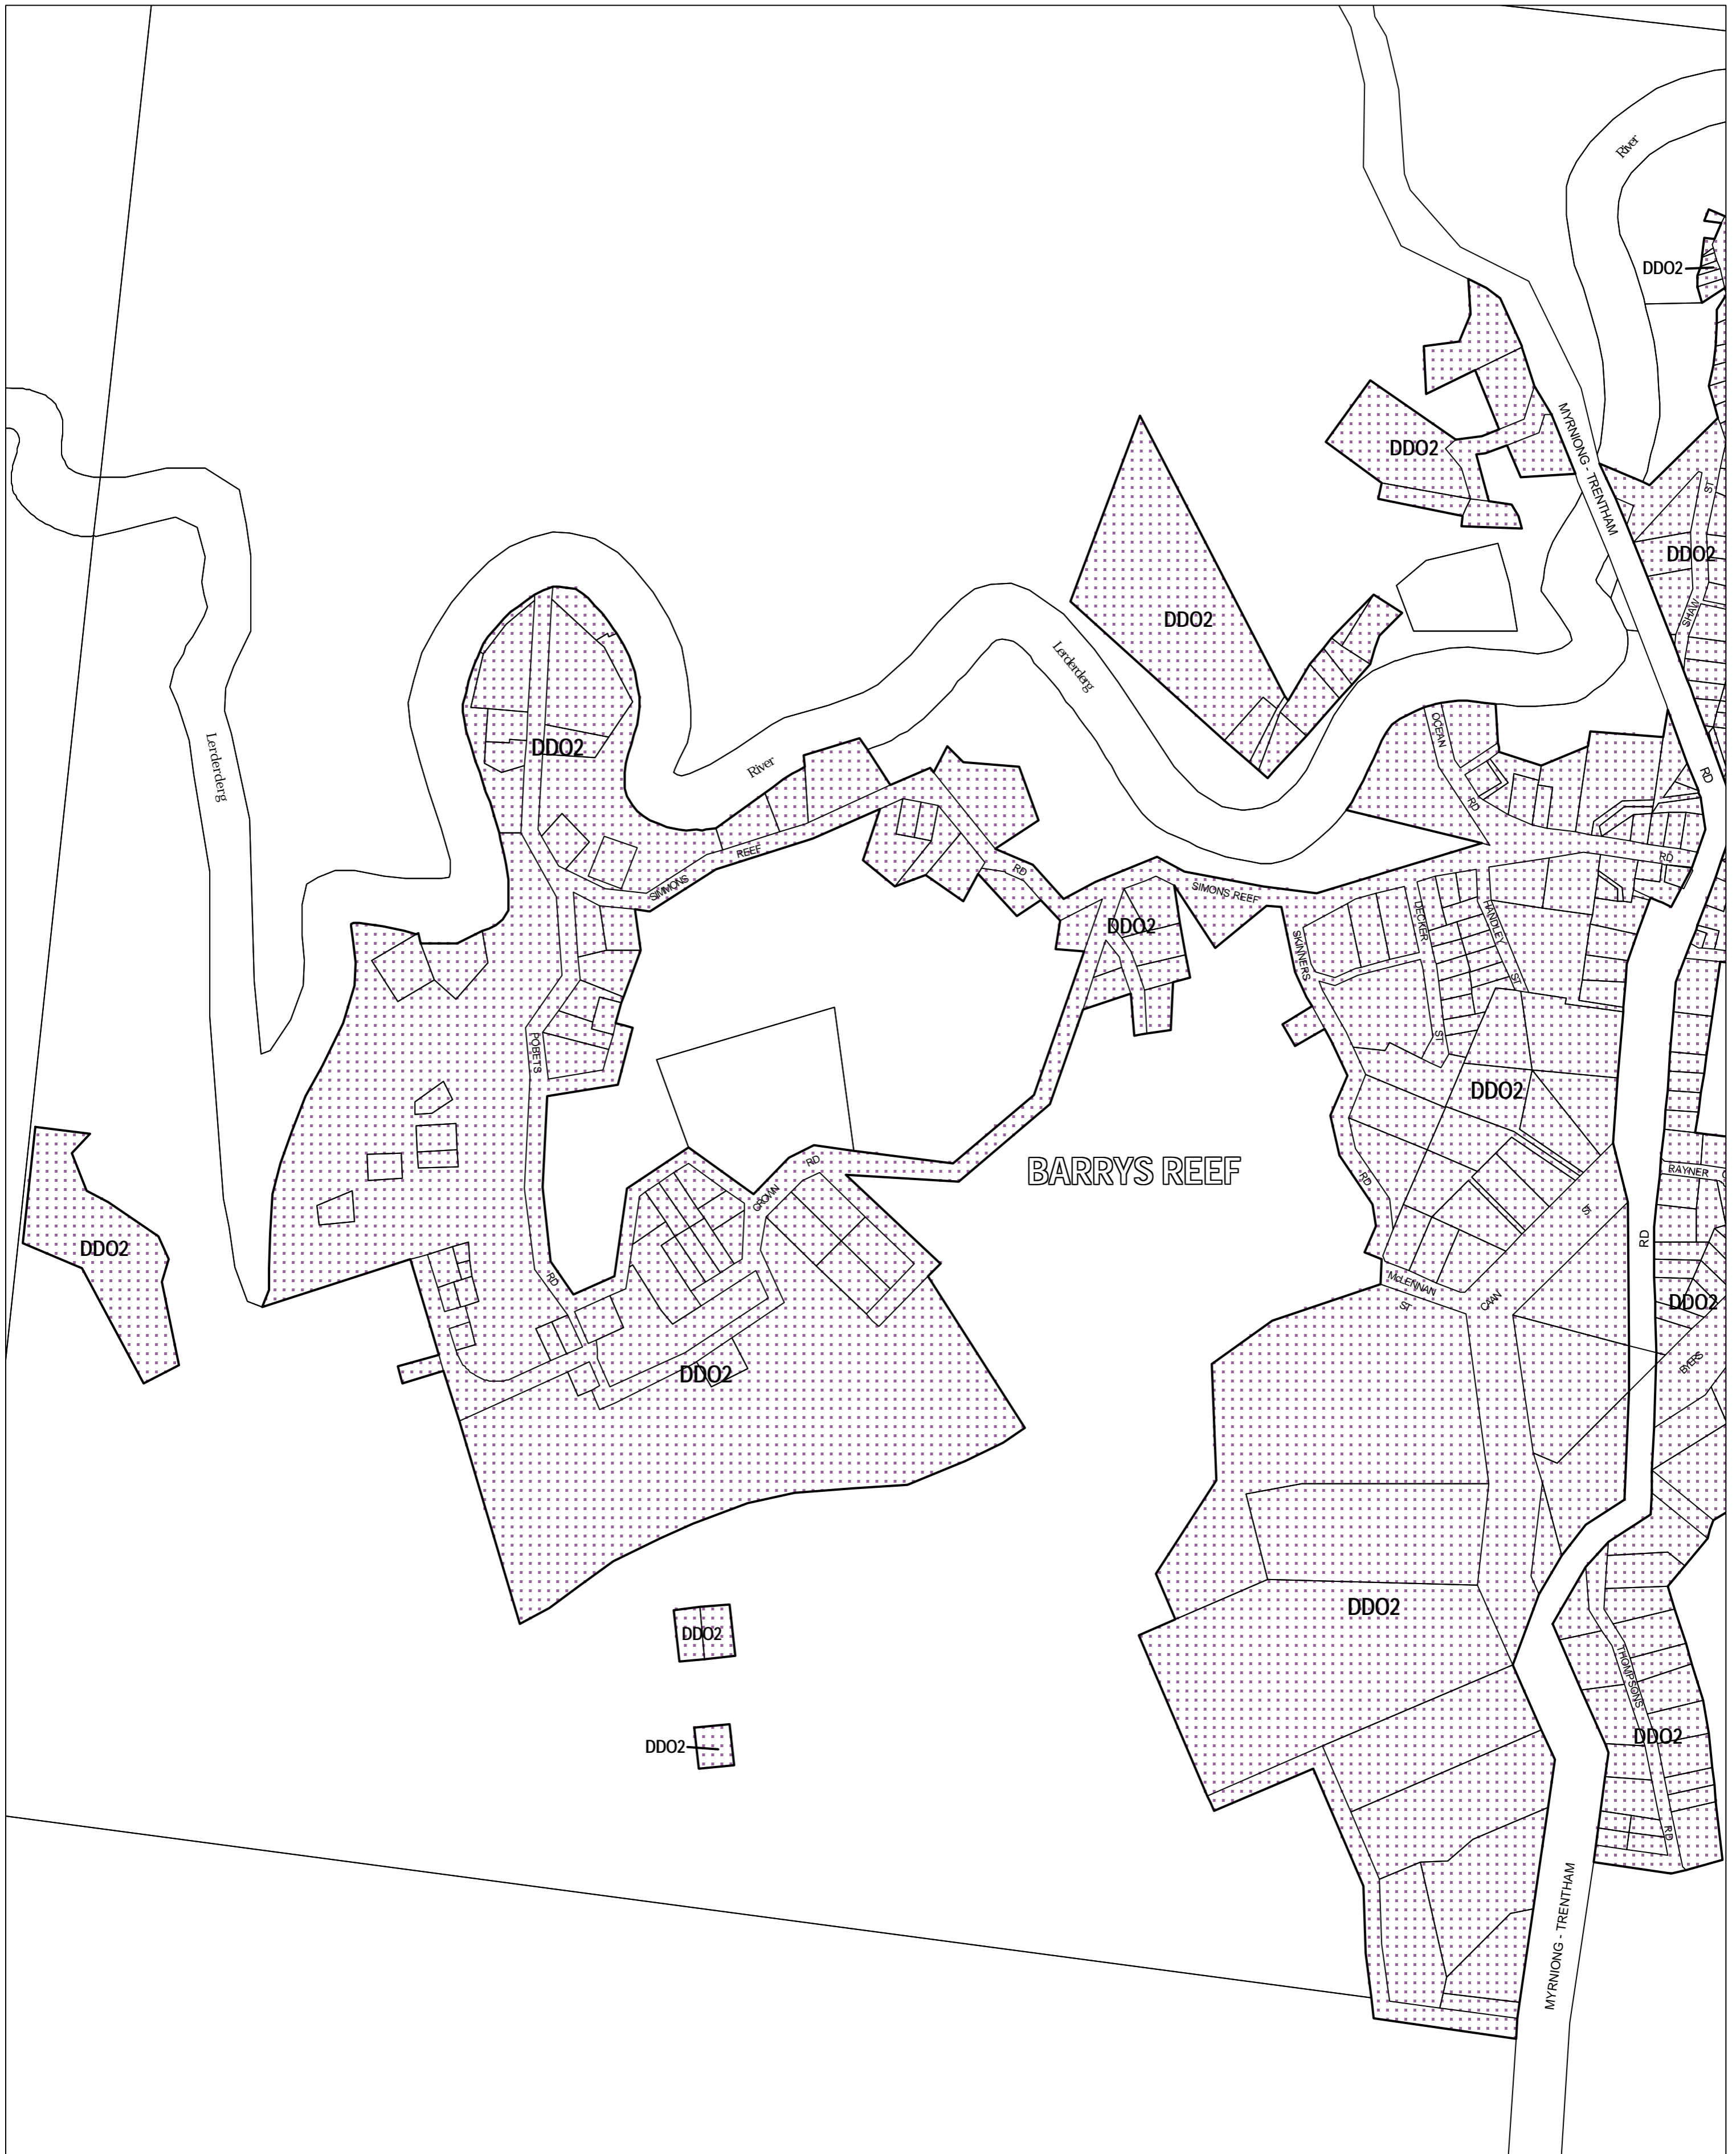

MOORABOOL PLANNING SCHEME - LOCAL PROVISION

Overlays
DDO2 Design And Development Overlay - Schedule 2

Printed: 12/6/2007