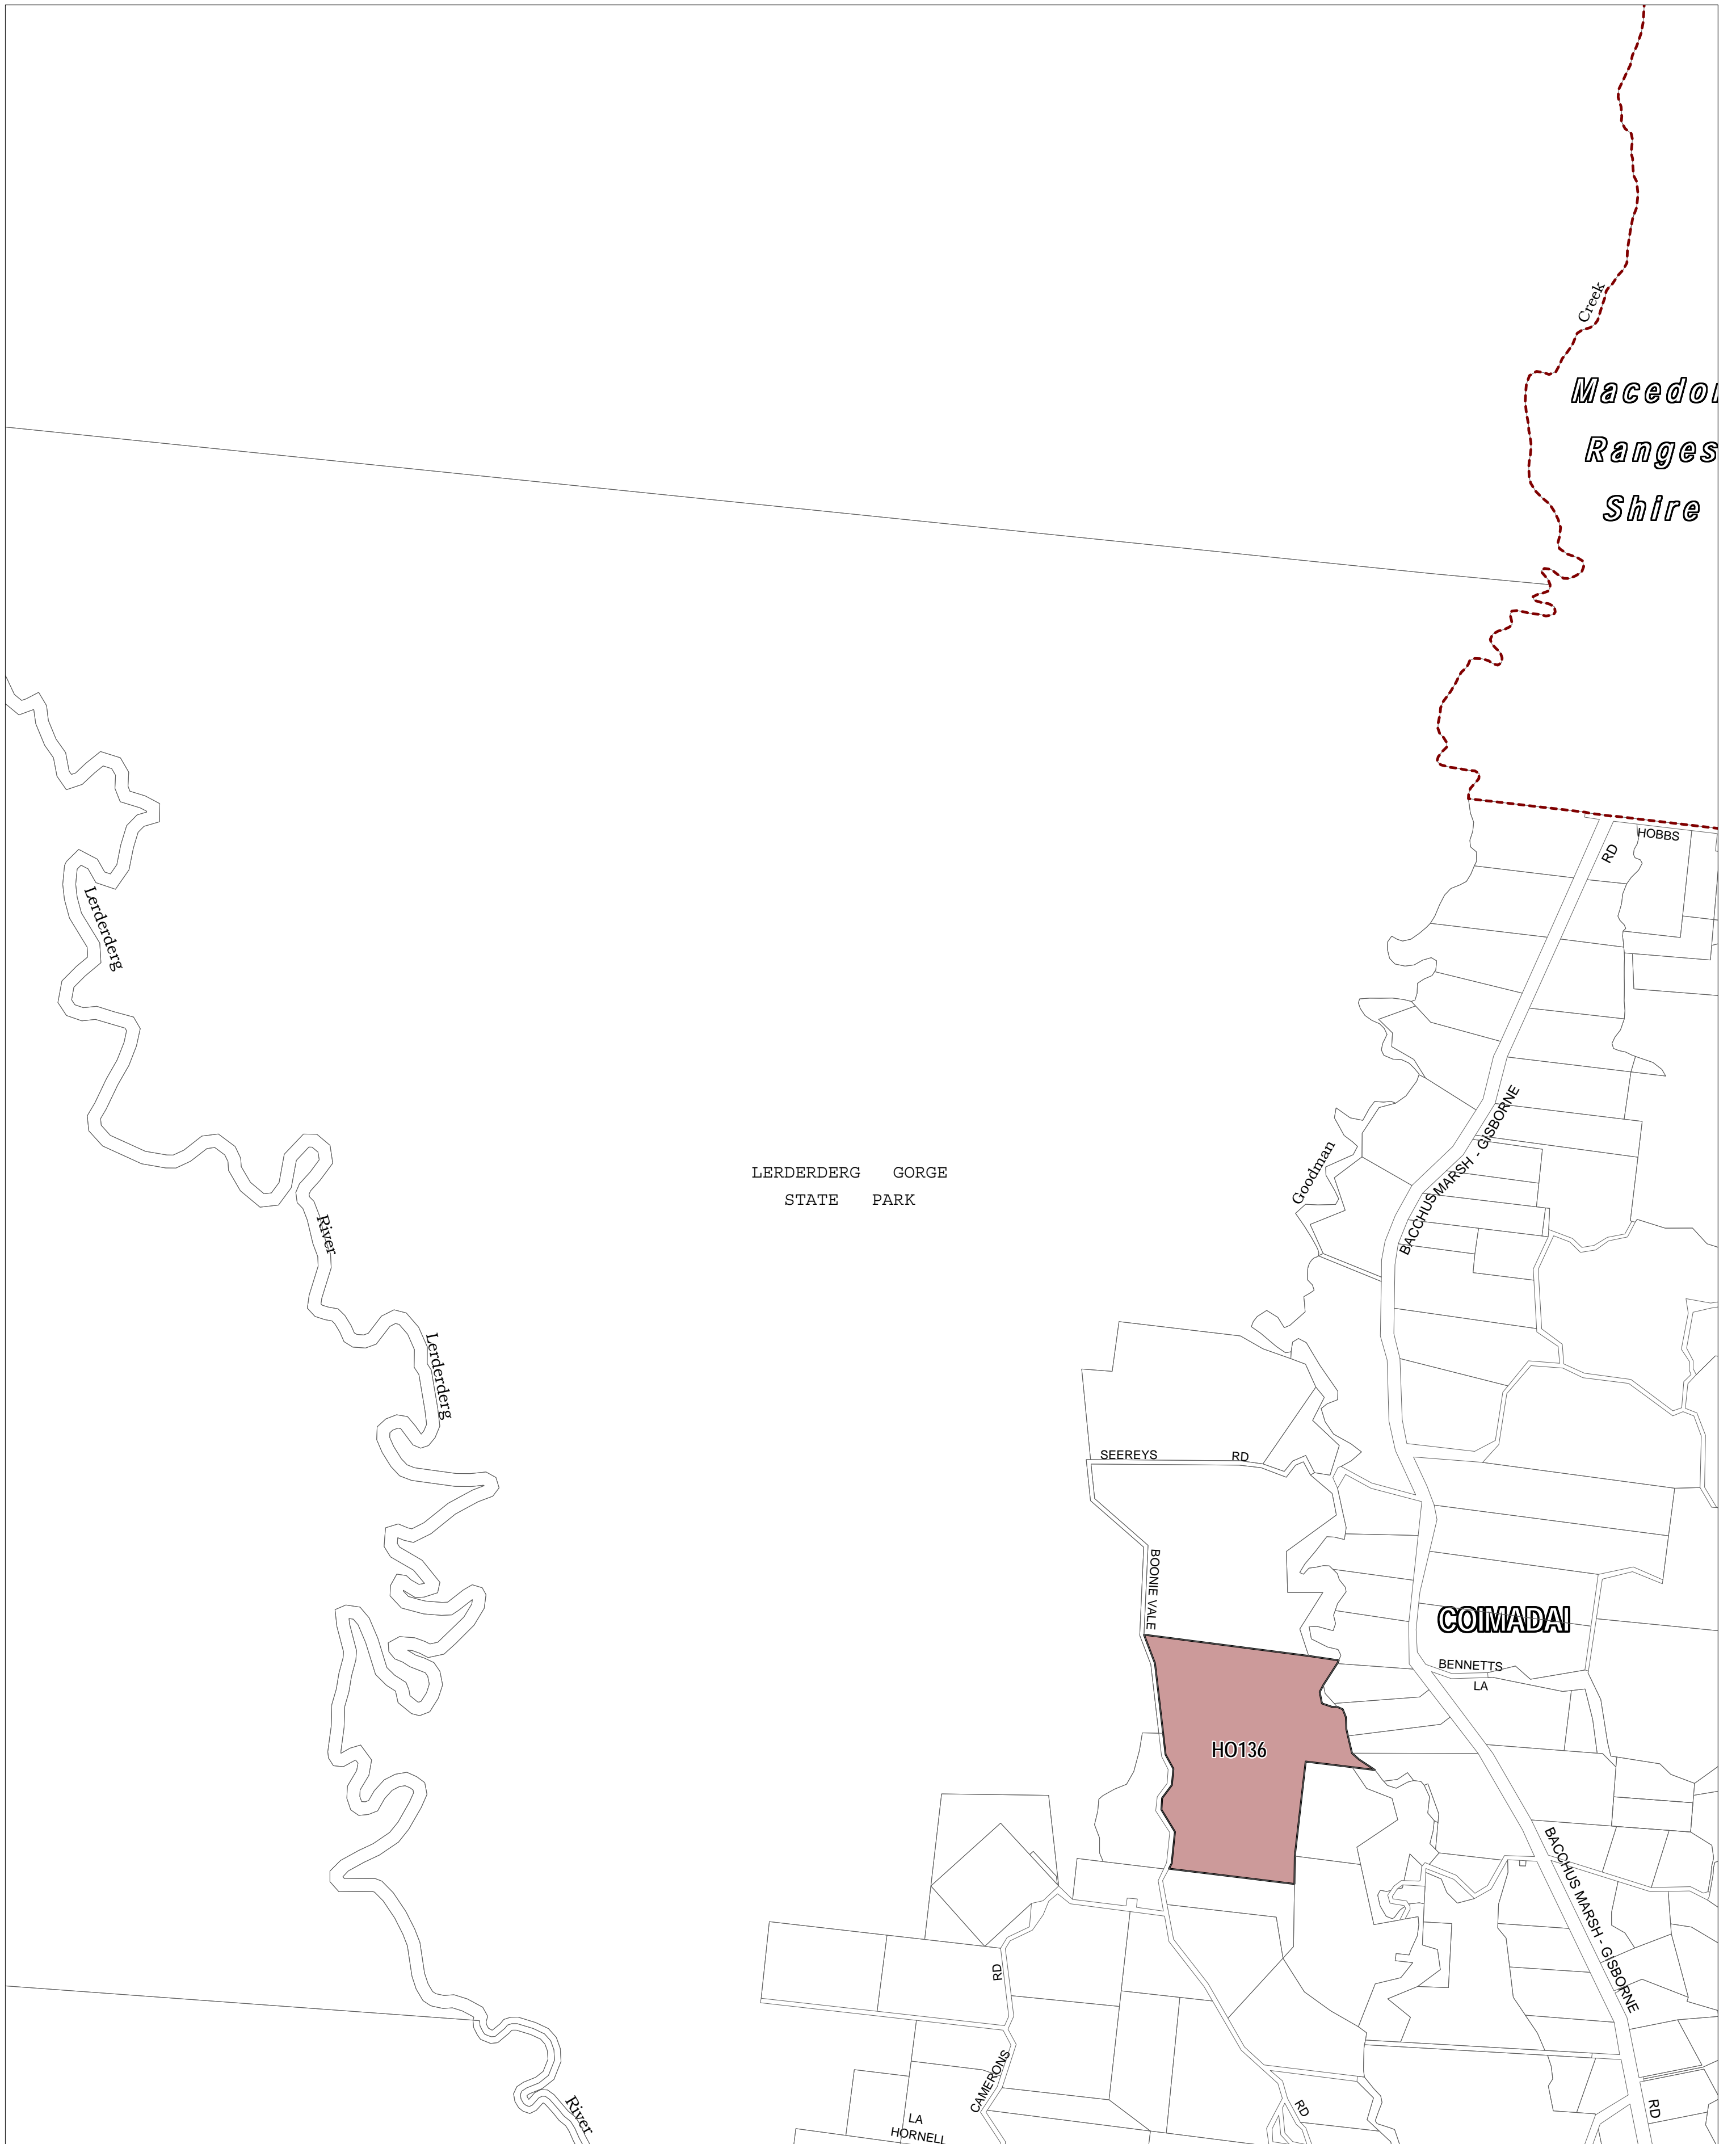

MOORABOOL PLANNING SCHEME - LOCAL PROVISION

Overlays	
	Heritage Overlay

AUSTRALIAN MAP GRID ZONE 55

Printed: 3/2/2012

AMENDMENT C6 PT.1