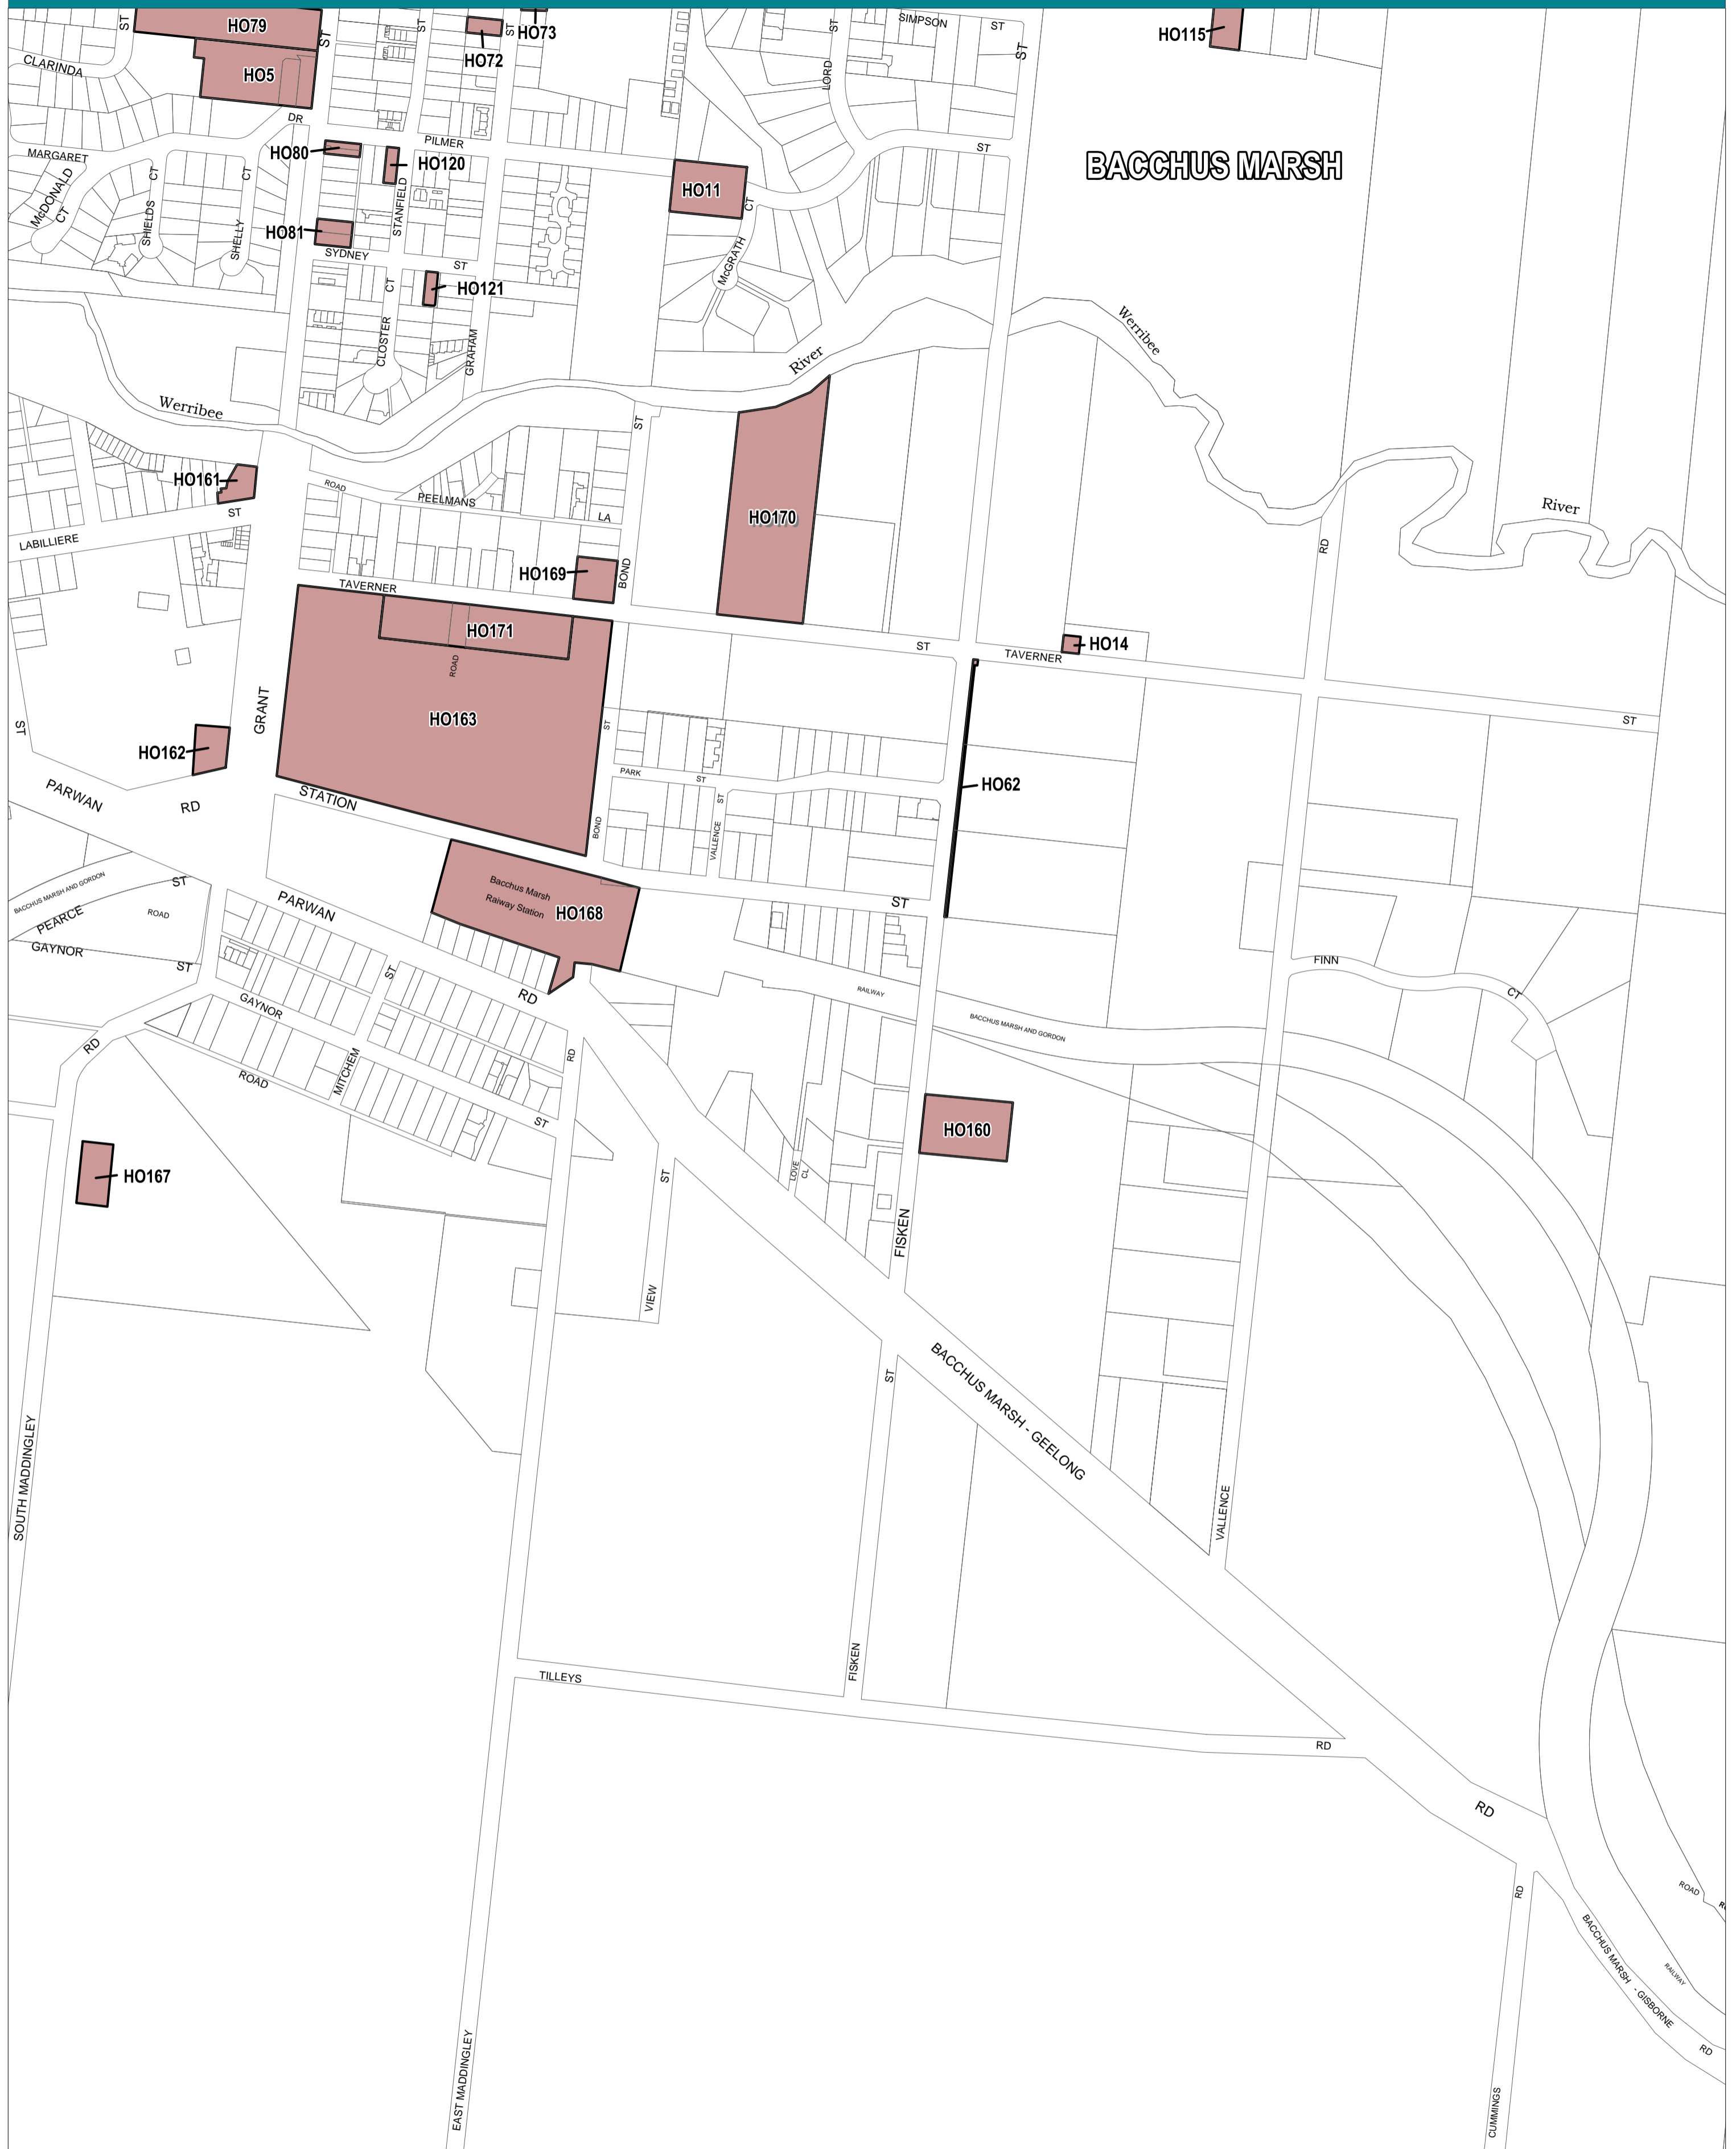

MOORABOOL PLANNING SCHEME - LOCAL PROVISION

Overlays

HO Heritage Overlay

AUSTRALIAN MAP GRID ZONE 55

PREPARED BY: Planning Mapping Services

Environment,
Land, Water
and Planning

Printed: 9/11/2015

AMENDMENT C65