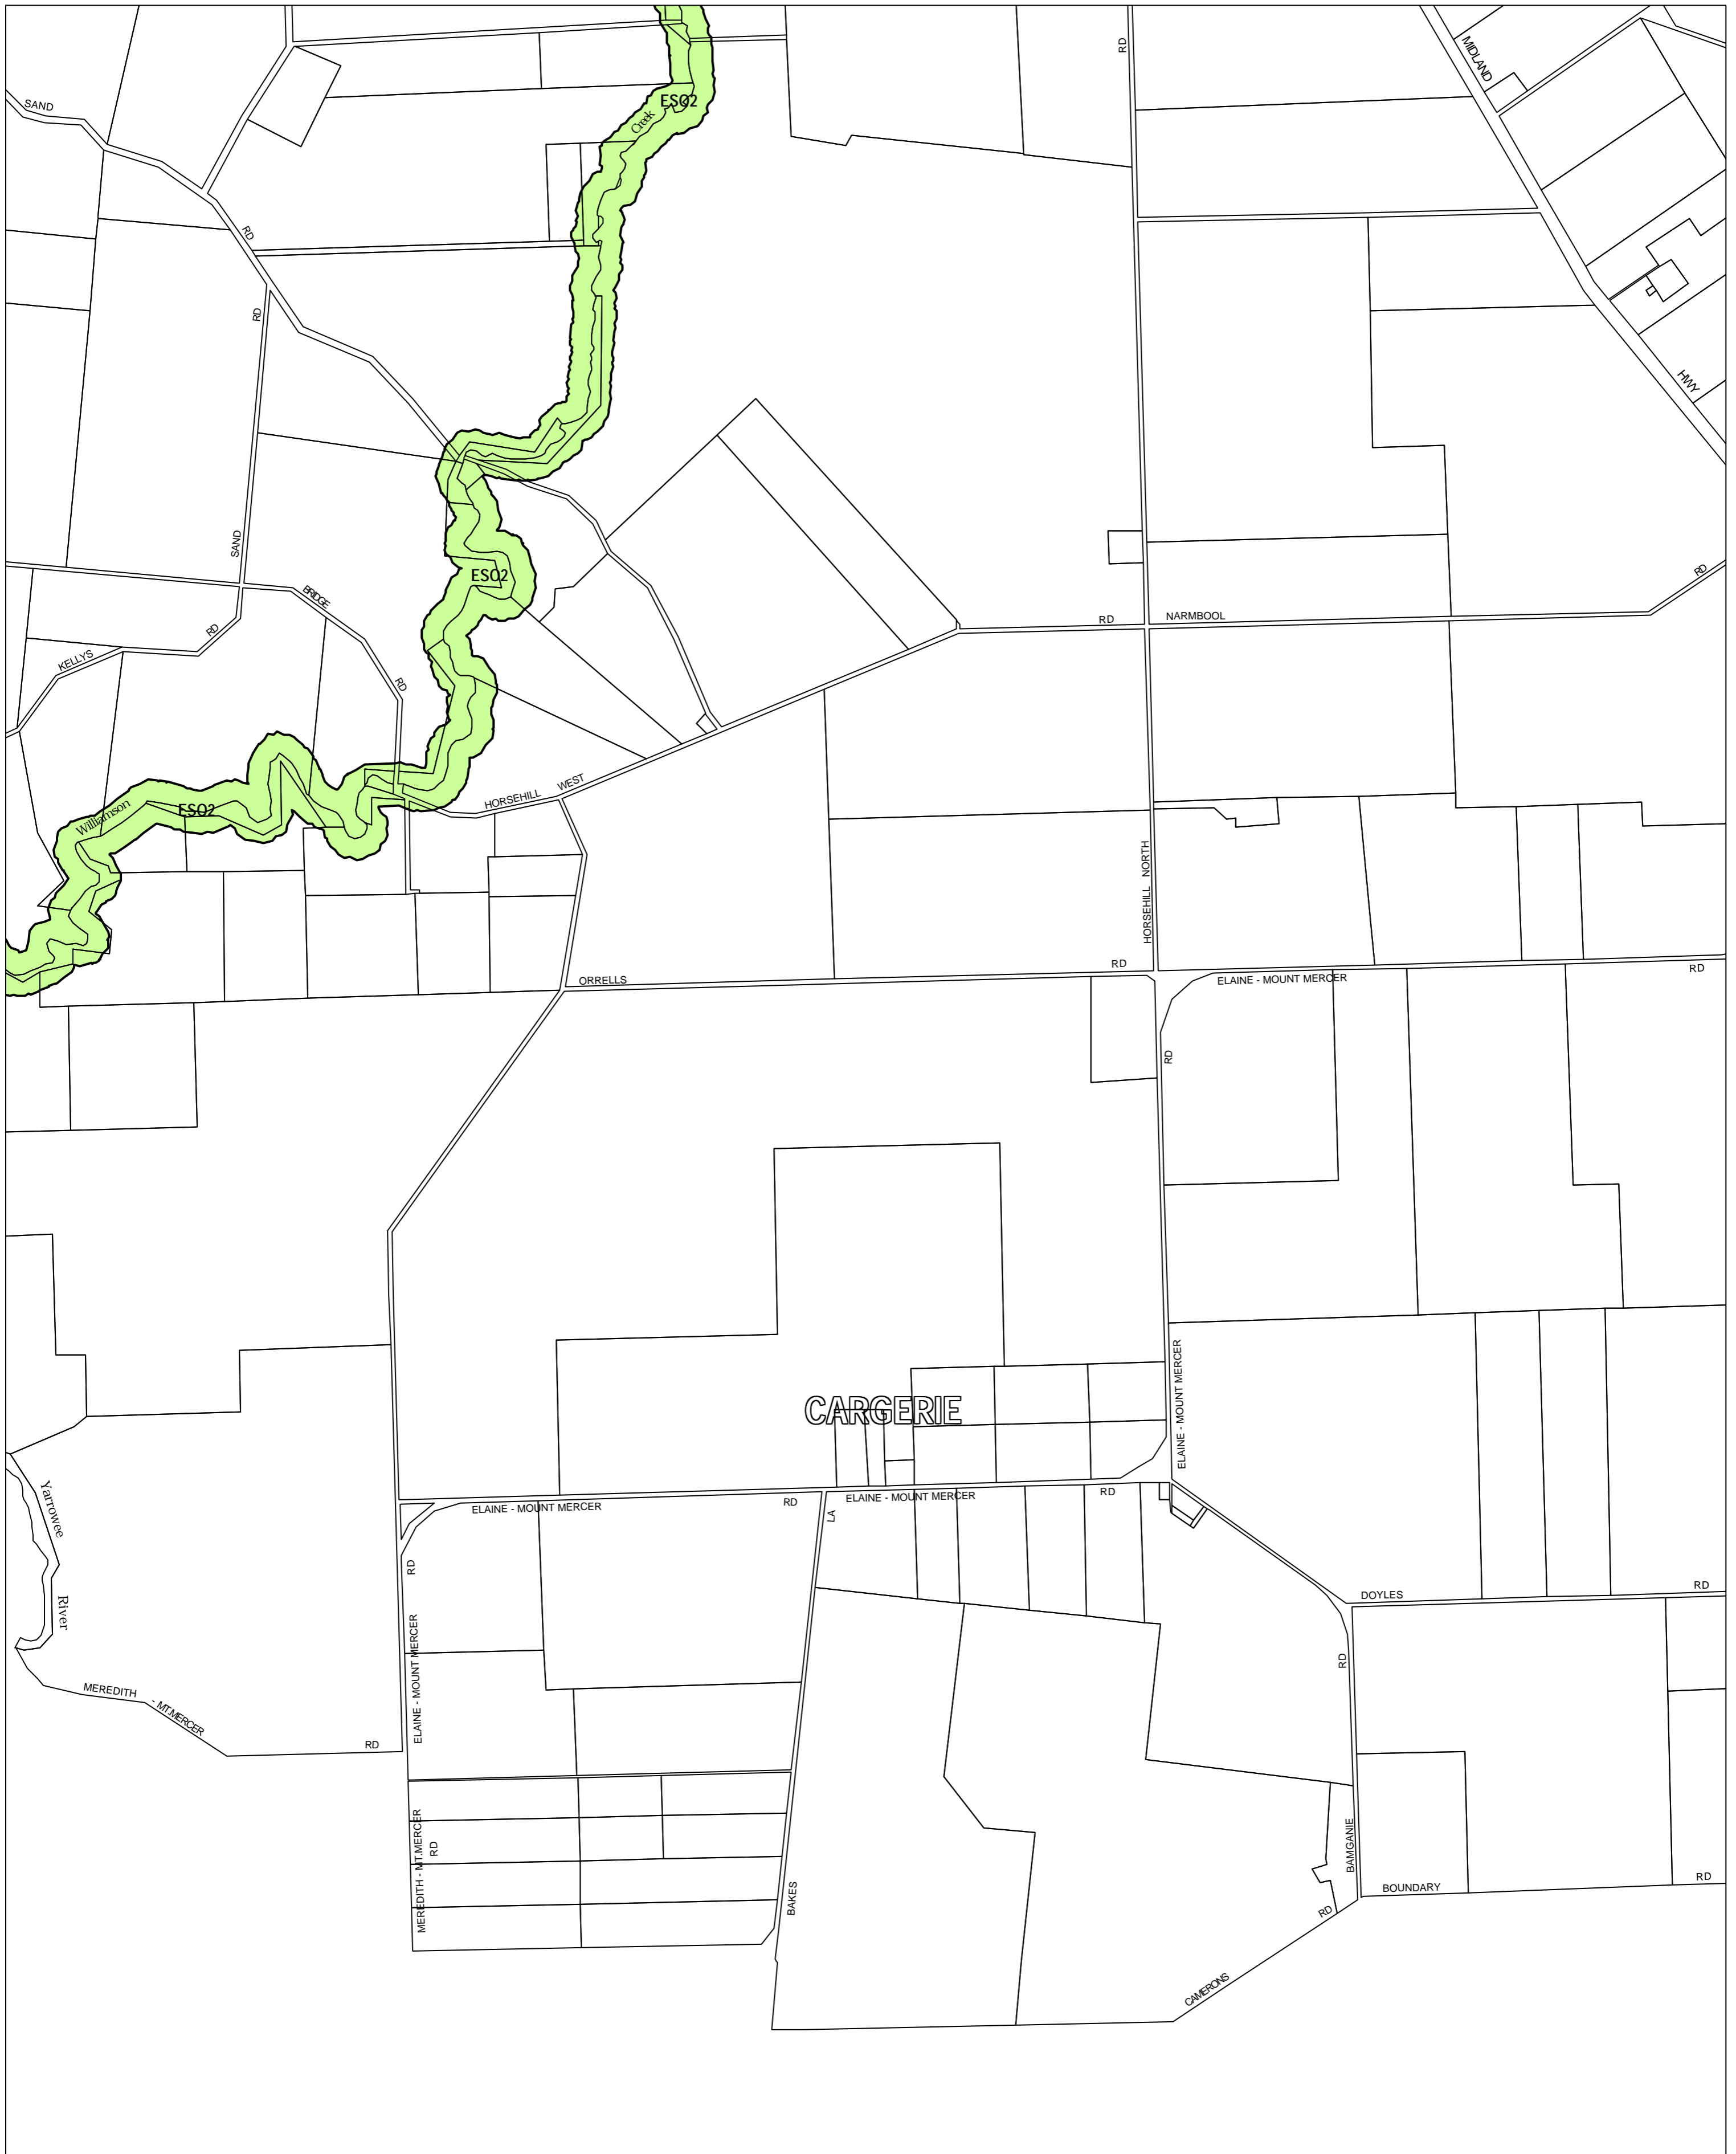

MOORABOOL PLANNING SCHEME - LOCAL PROVISION

Overlays

- ES02 Environmental Significance Overlay - Schedule 2

AUSTRALIAN MAP GRID ZONE 55

Printed: 12/6/2007