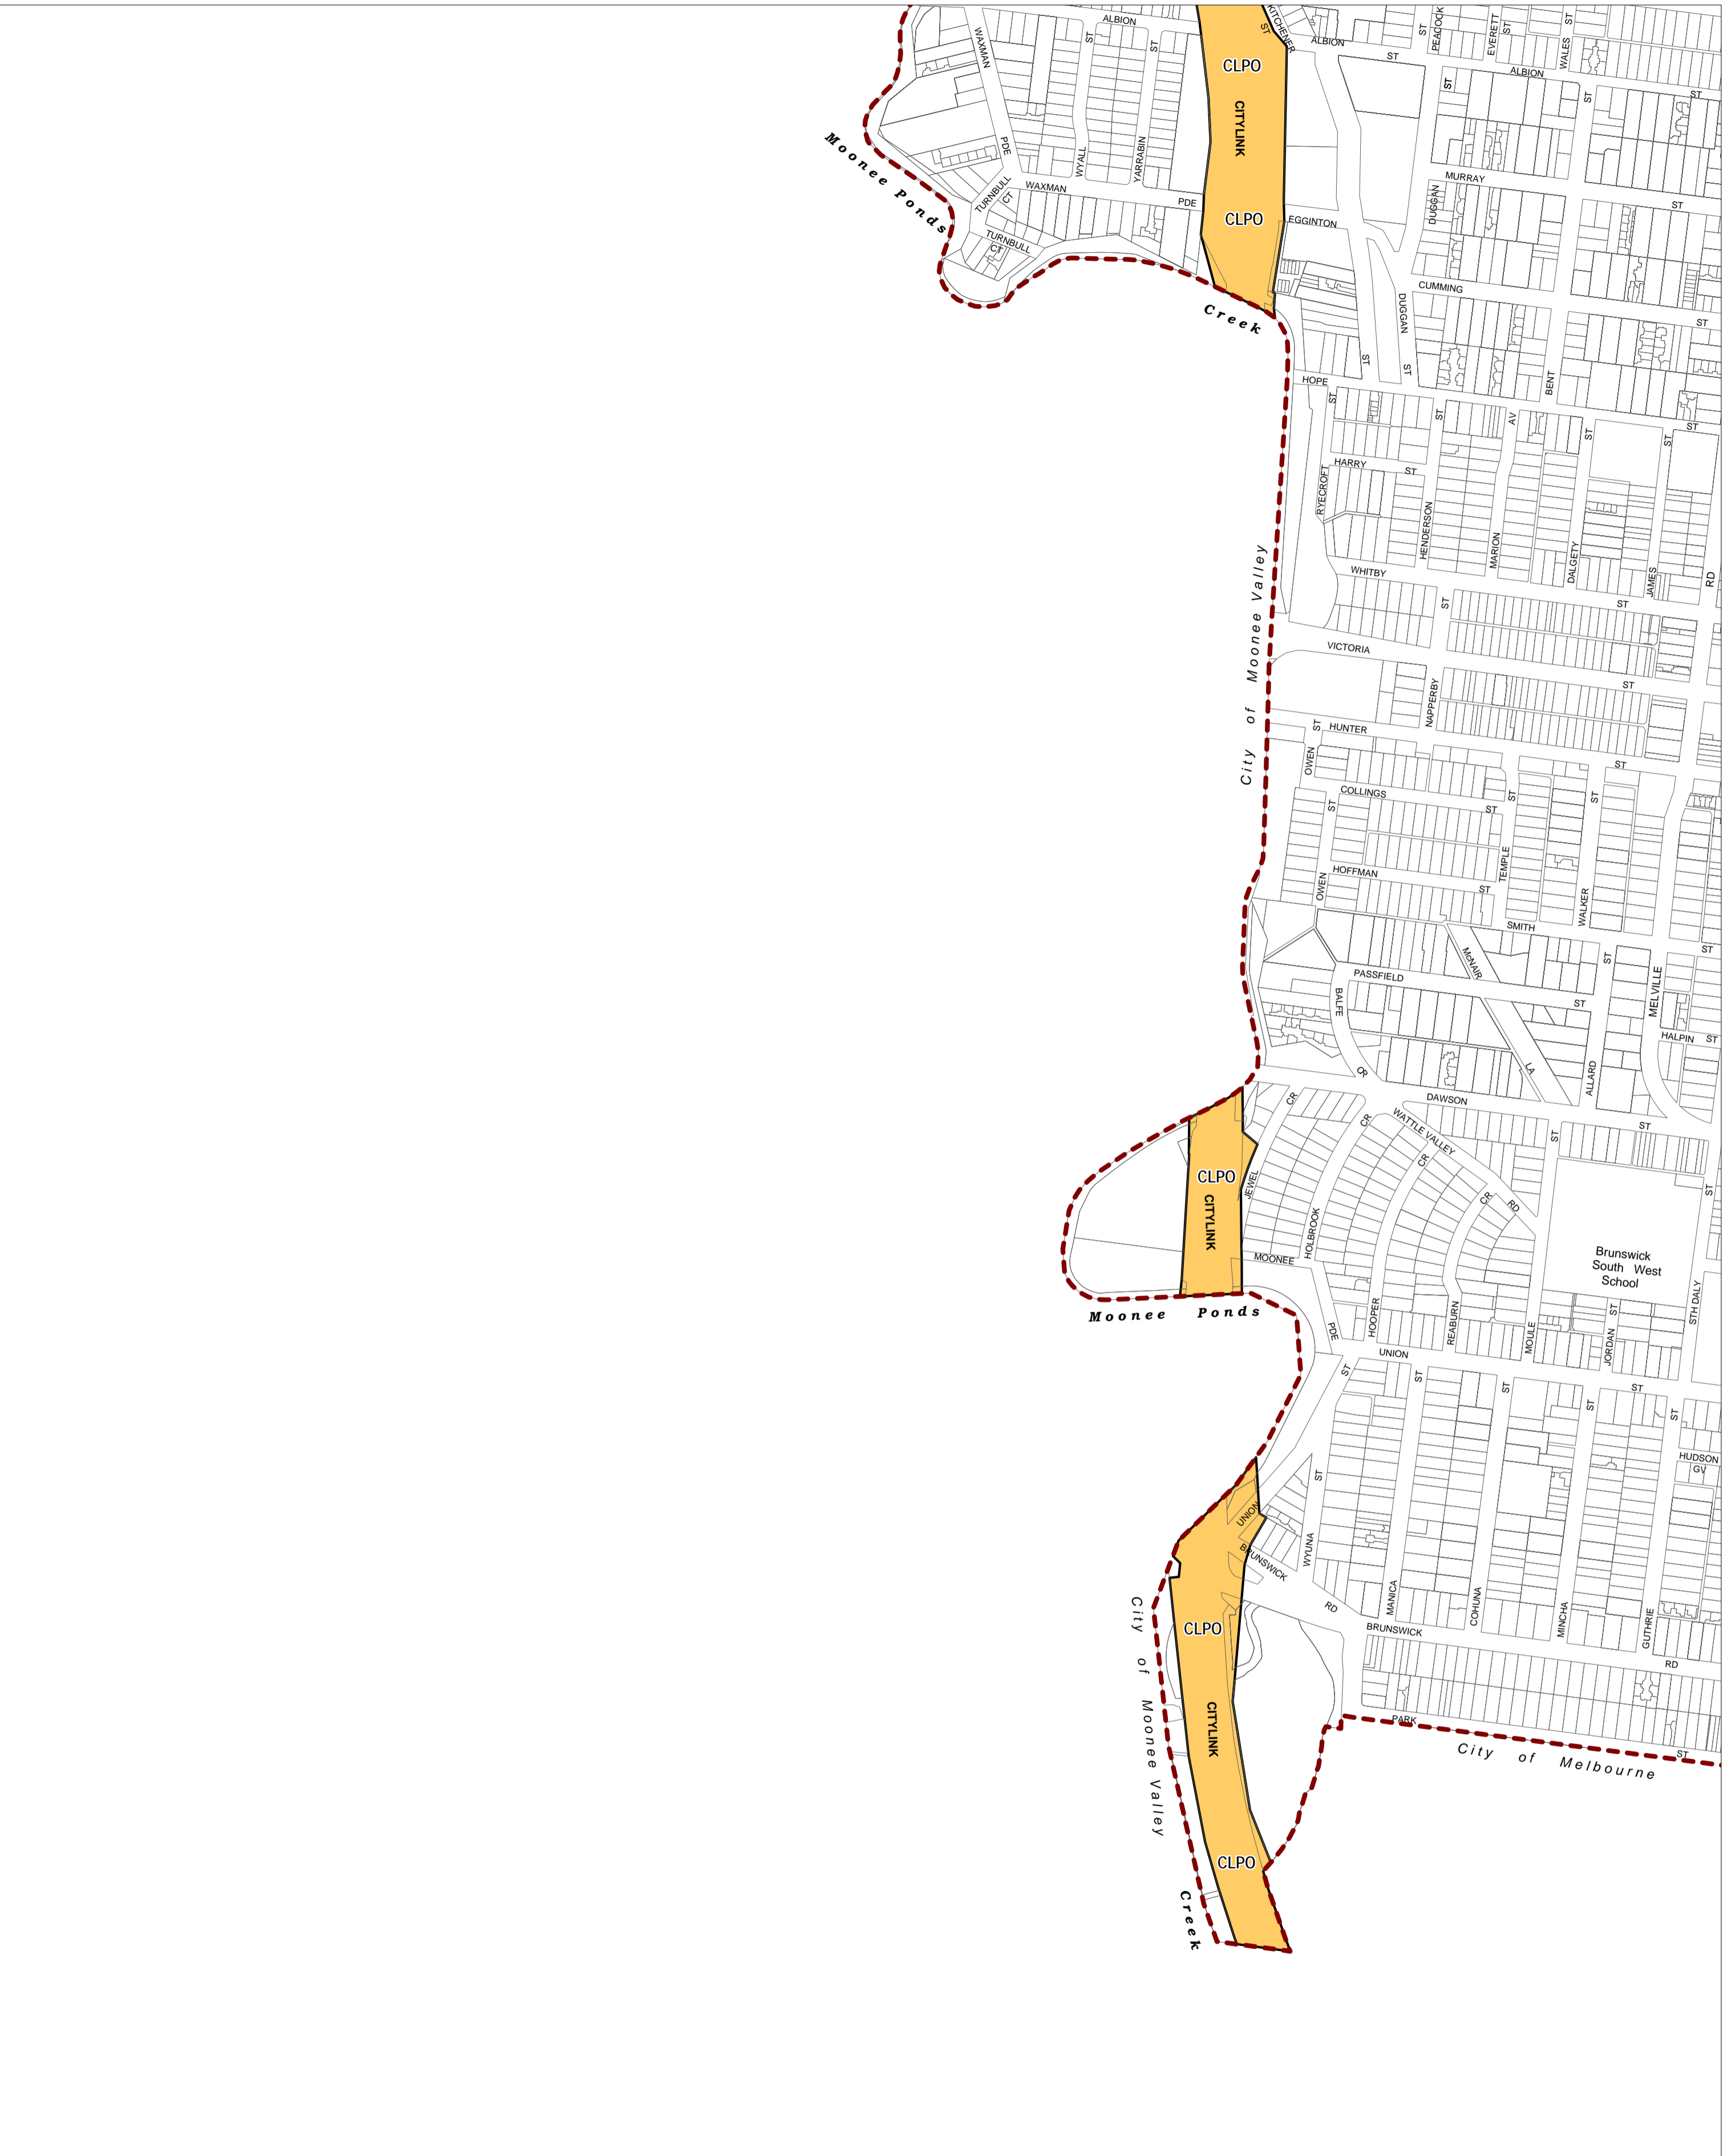

MORELAND PLANNING SCHEME - LOCAL PROVISION

Overlays

CLPO City Link Project Overlay

Printed: 4/5/2015

AMENDMENT VC122