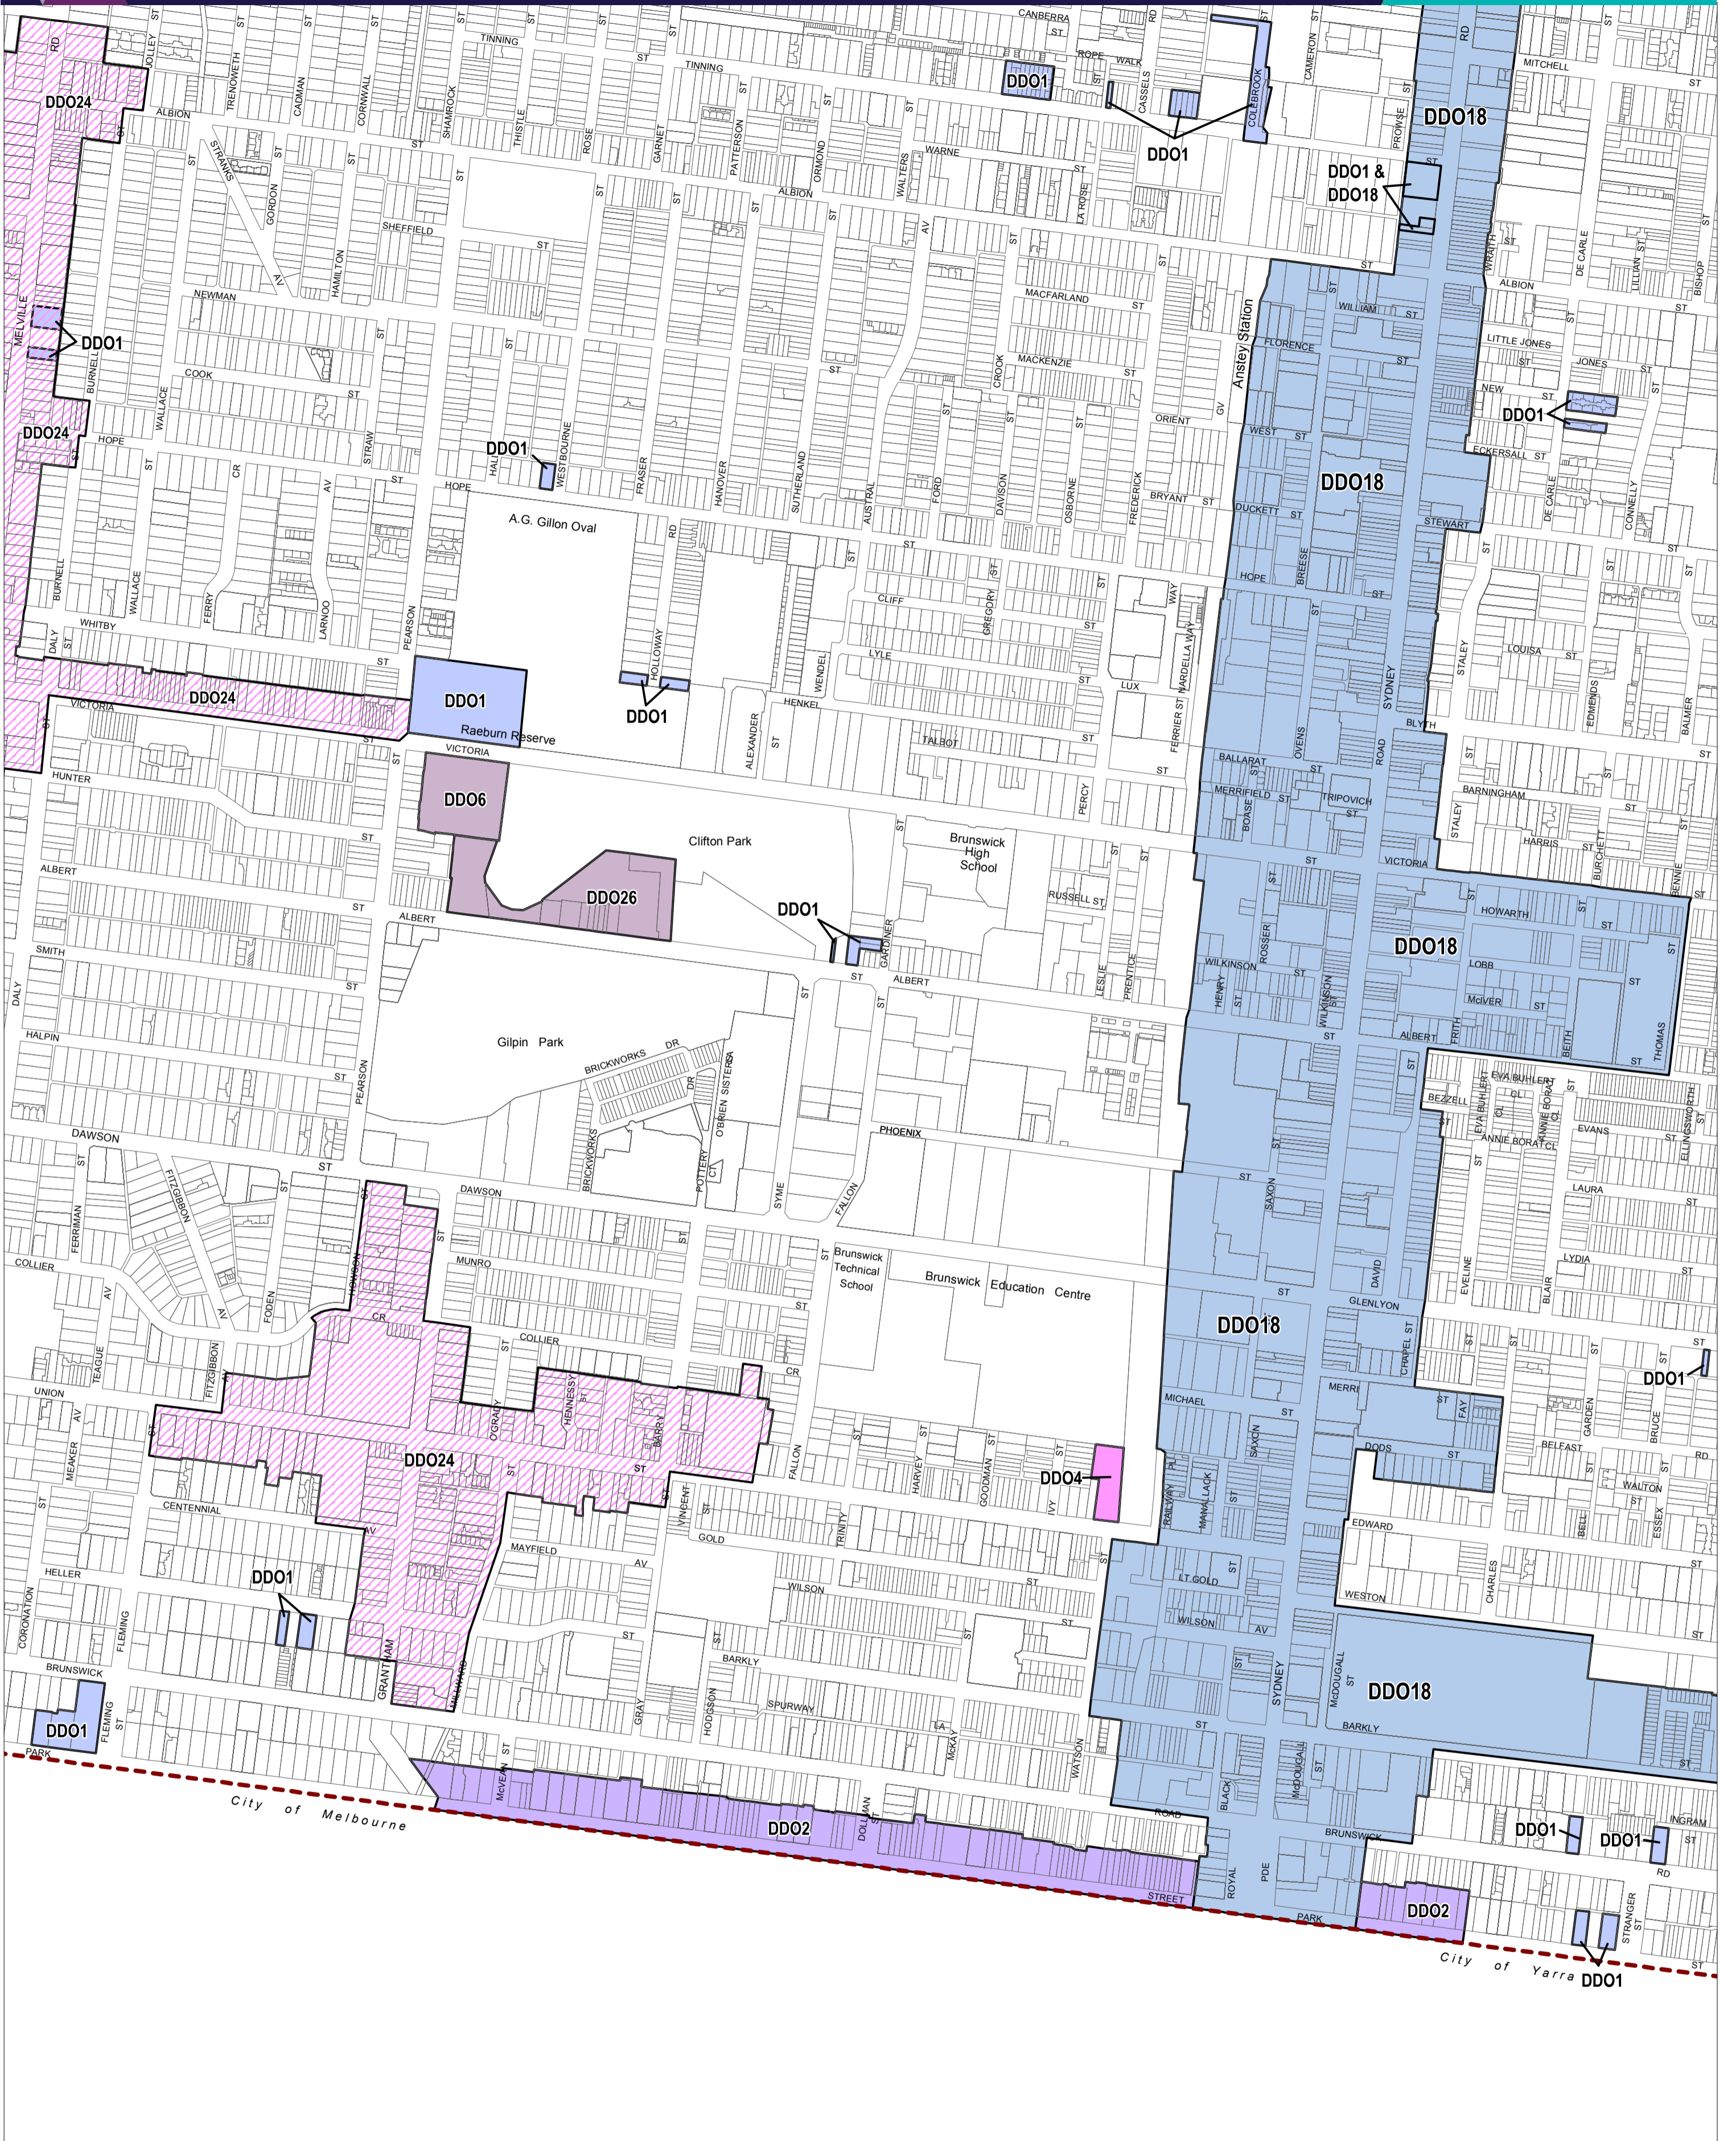

MORELAND PLANNING SCHEME - LOCAL PROVISION

1. **Overlays**
2. DDO1 Design and Development Overlay - Schedule 1
   - DDO18 Design and Development Overlay - Schedule 18
   - DDO2 Design and Development Overlay - Schedule 2
   - DDO24 Design and Development Overlay - Schedule 24
   - DDO26 Design and Development Overlay - Schedule 26
   - DDO4 Design and Development Overlay - Schedule 4

Municipal Boundary (if shown)

AUSTRALIAN MAP GRID ZONE 55

PREPARED BY: Planning Mapping Services

Printed: 11/12/2017

AMENDMENT C159 & C172

VICTORIA
State Government

Environment,
Land, Water
and Planning

INDEX TO ADJOINING SCHEME MAPS