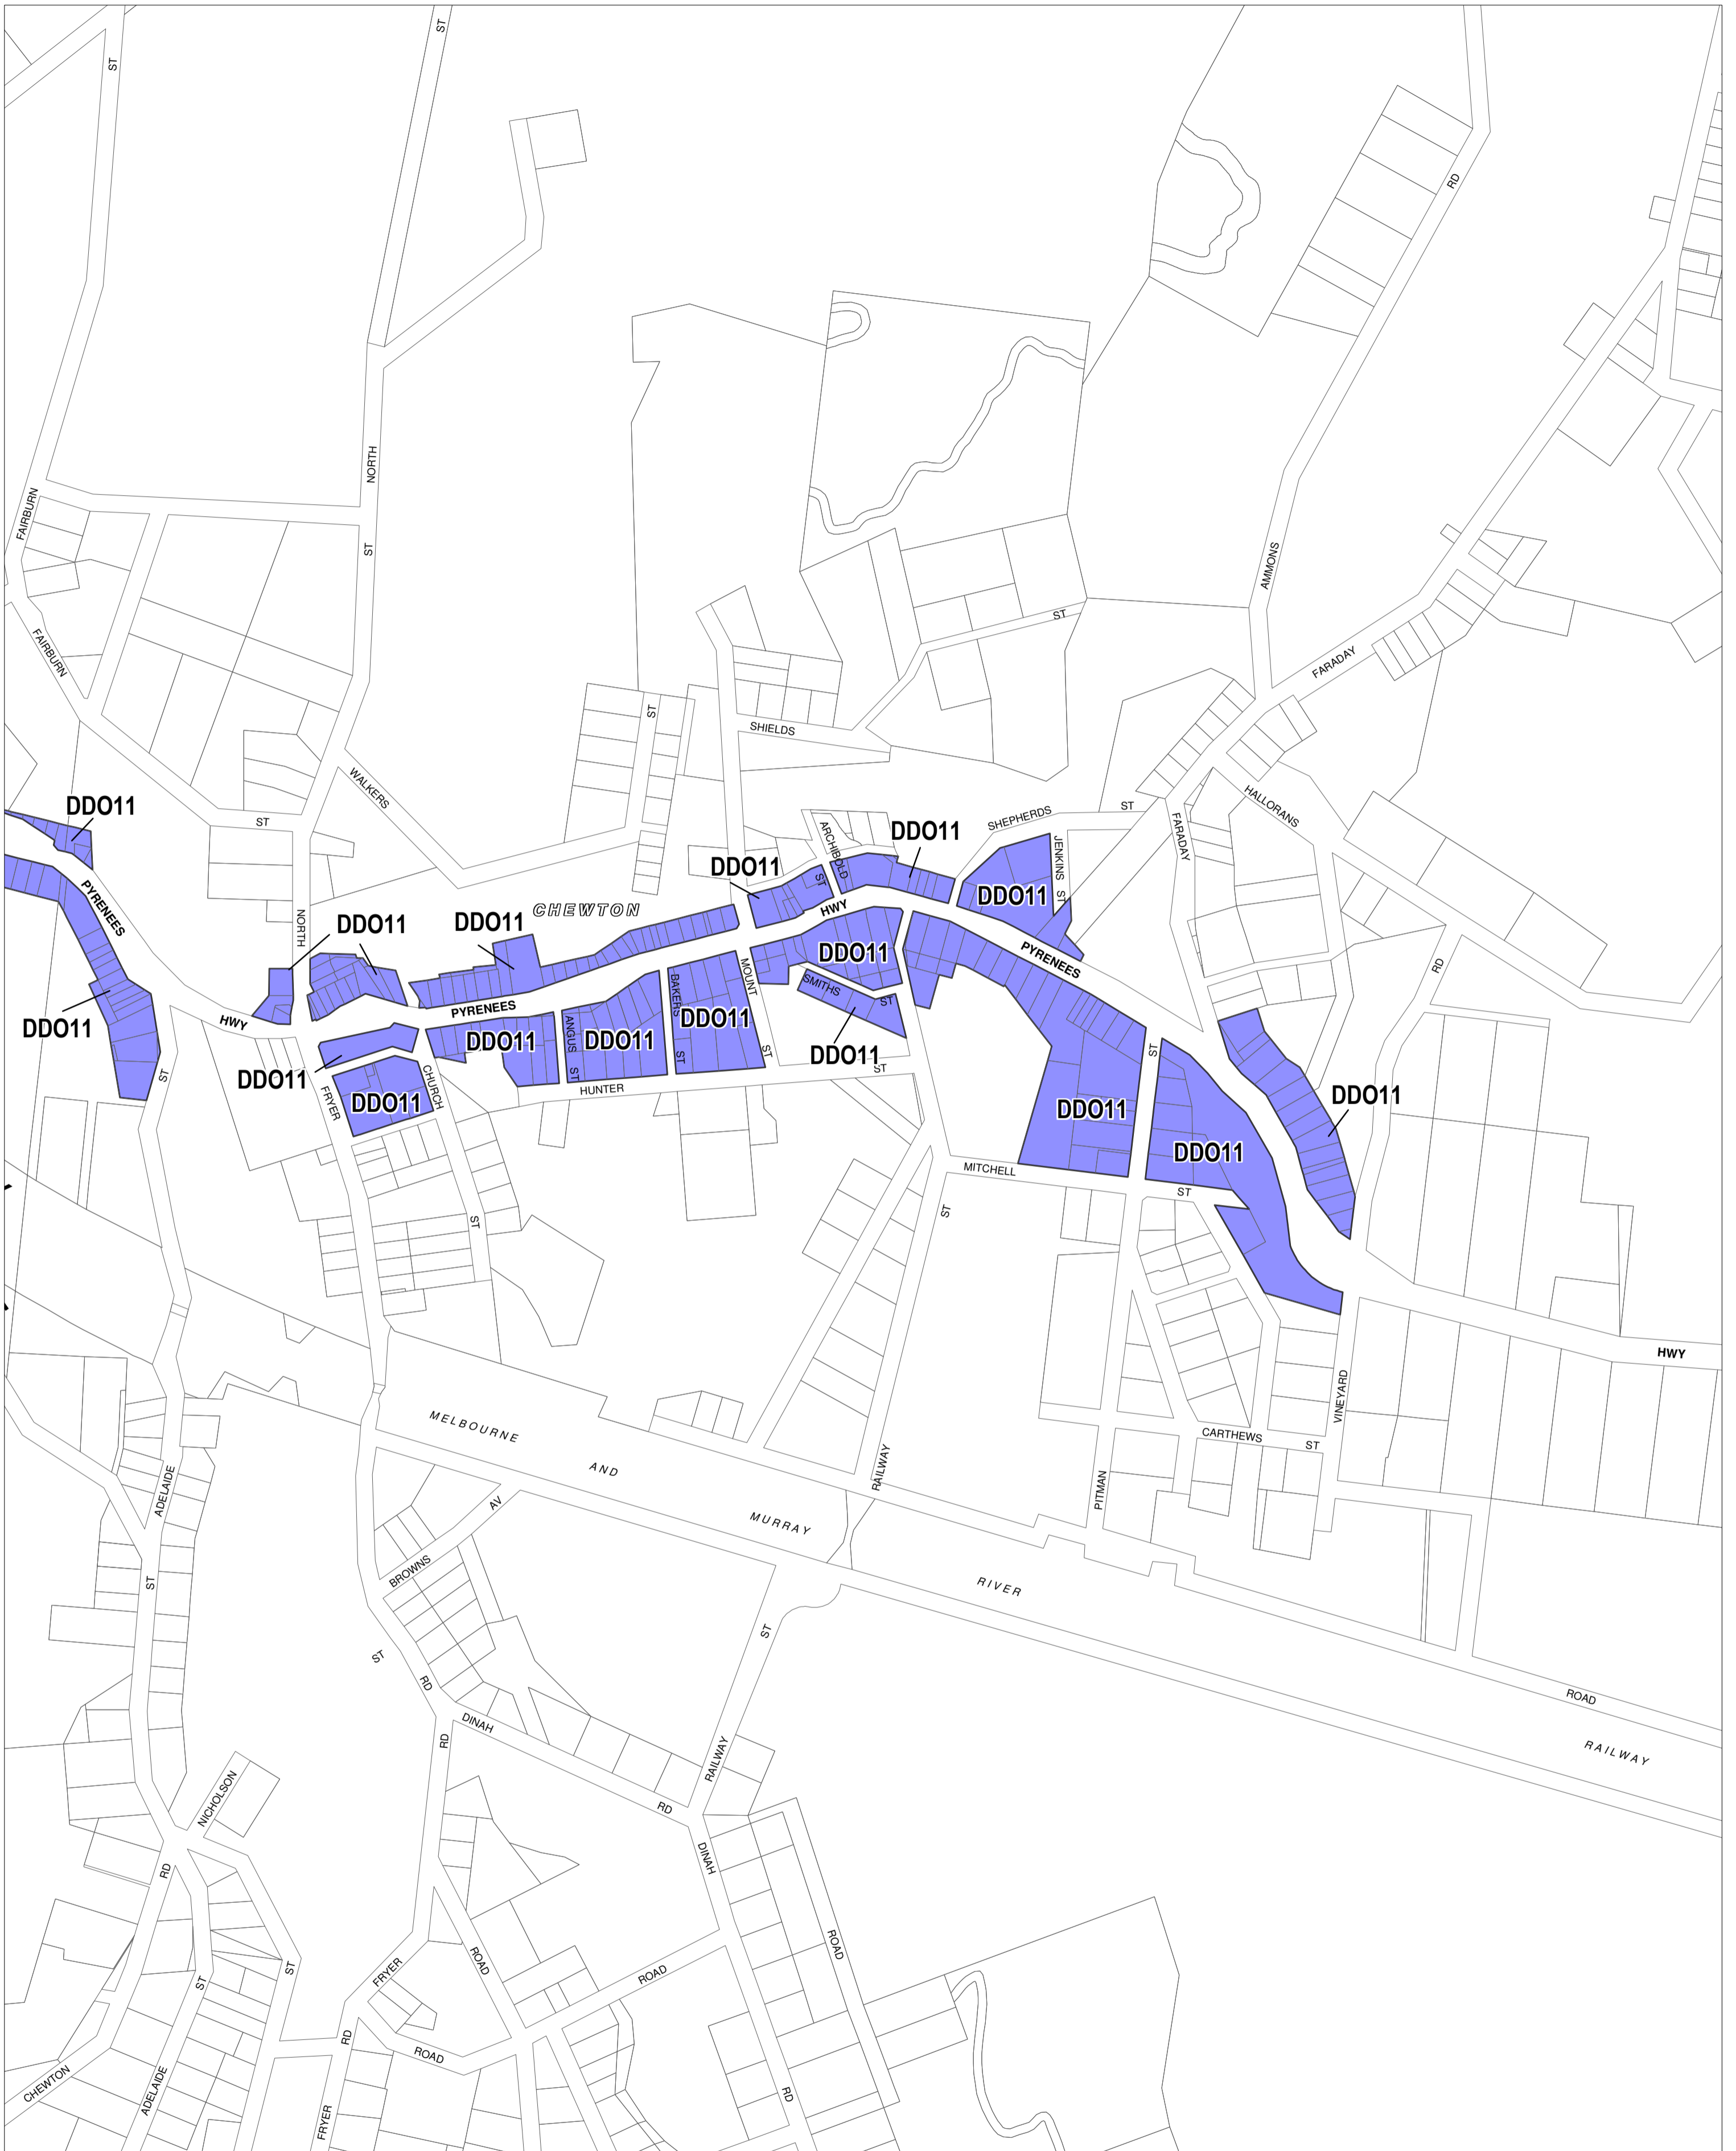

MOUNT ALEXANDER PLANNING SCHEME - LOCAL PROVISION

Overlays

DDO11 Design And Development Overlay - Schedule 11

AUSTRALIAN MAP GRID ZONE 55

Printed: 6/7/2012

AMENDMENT C53