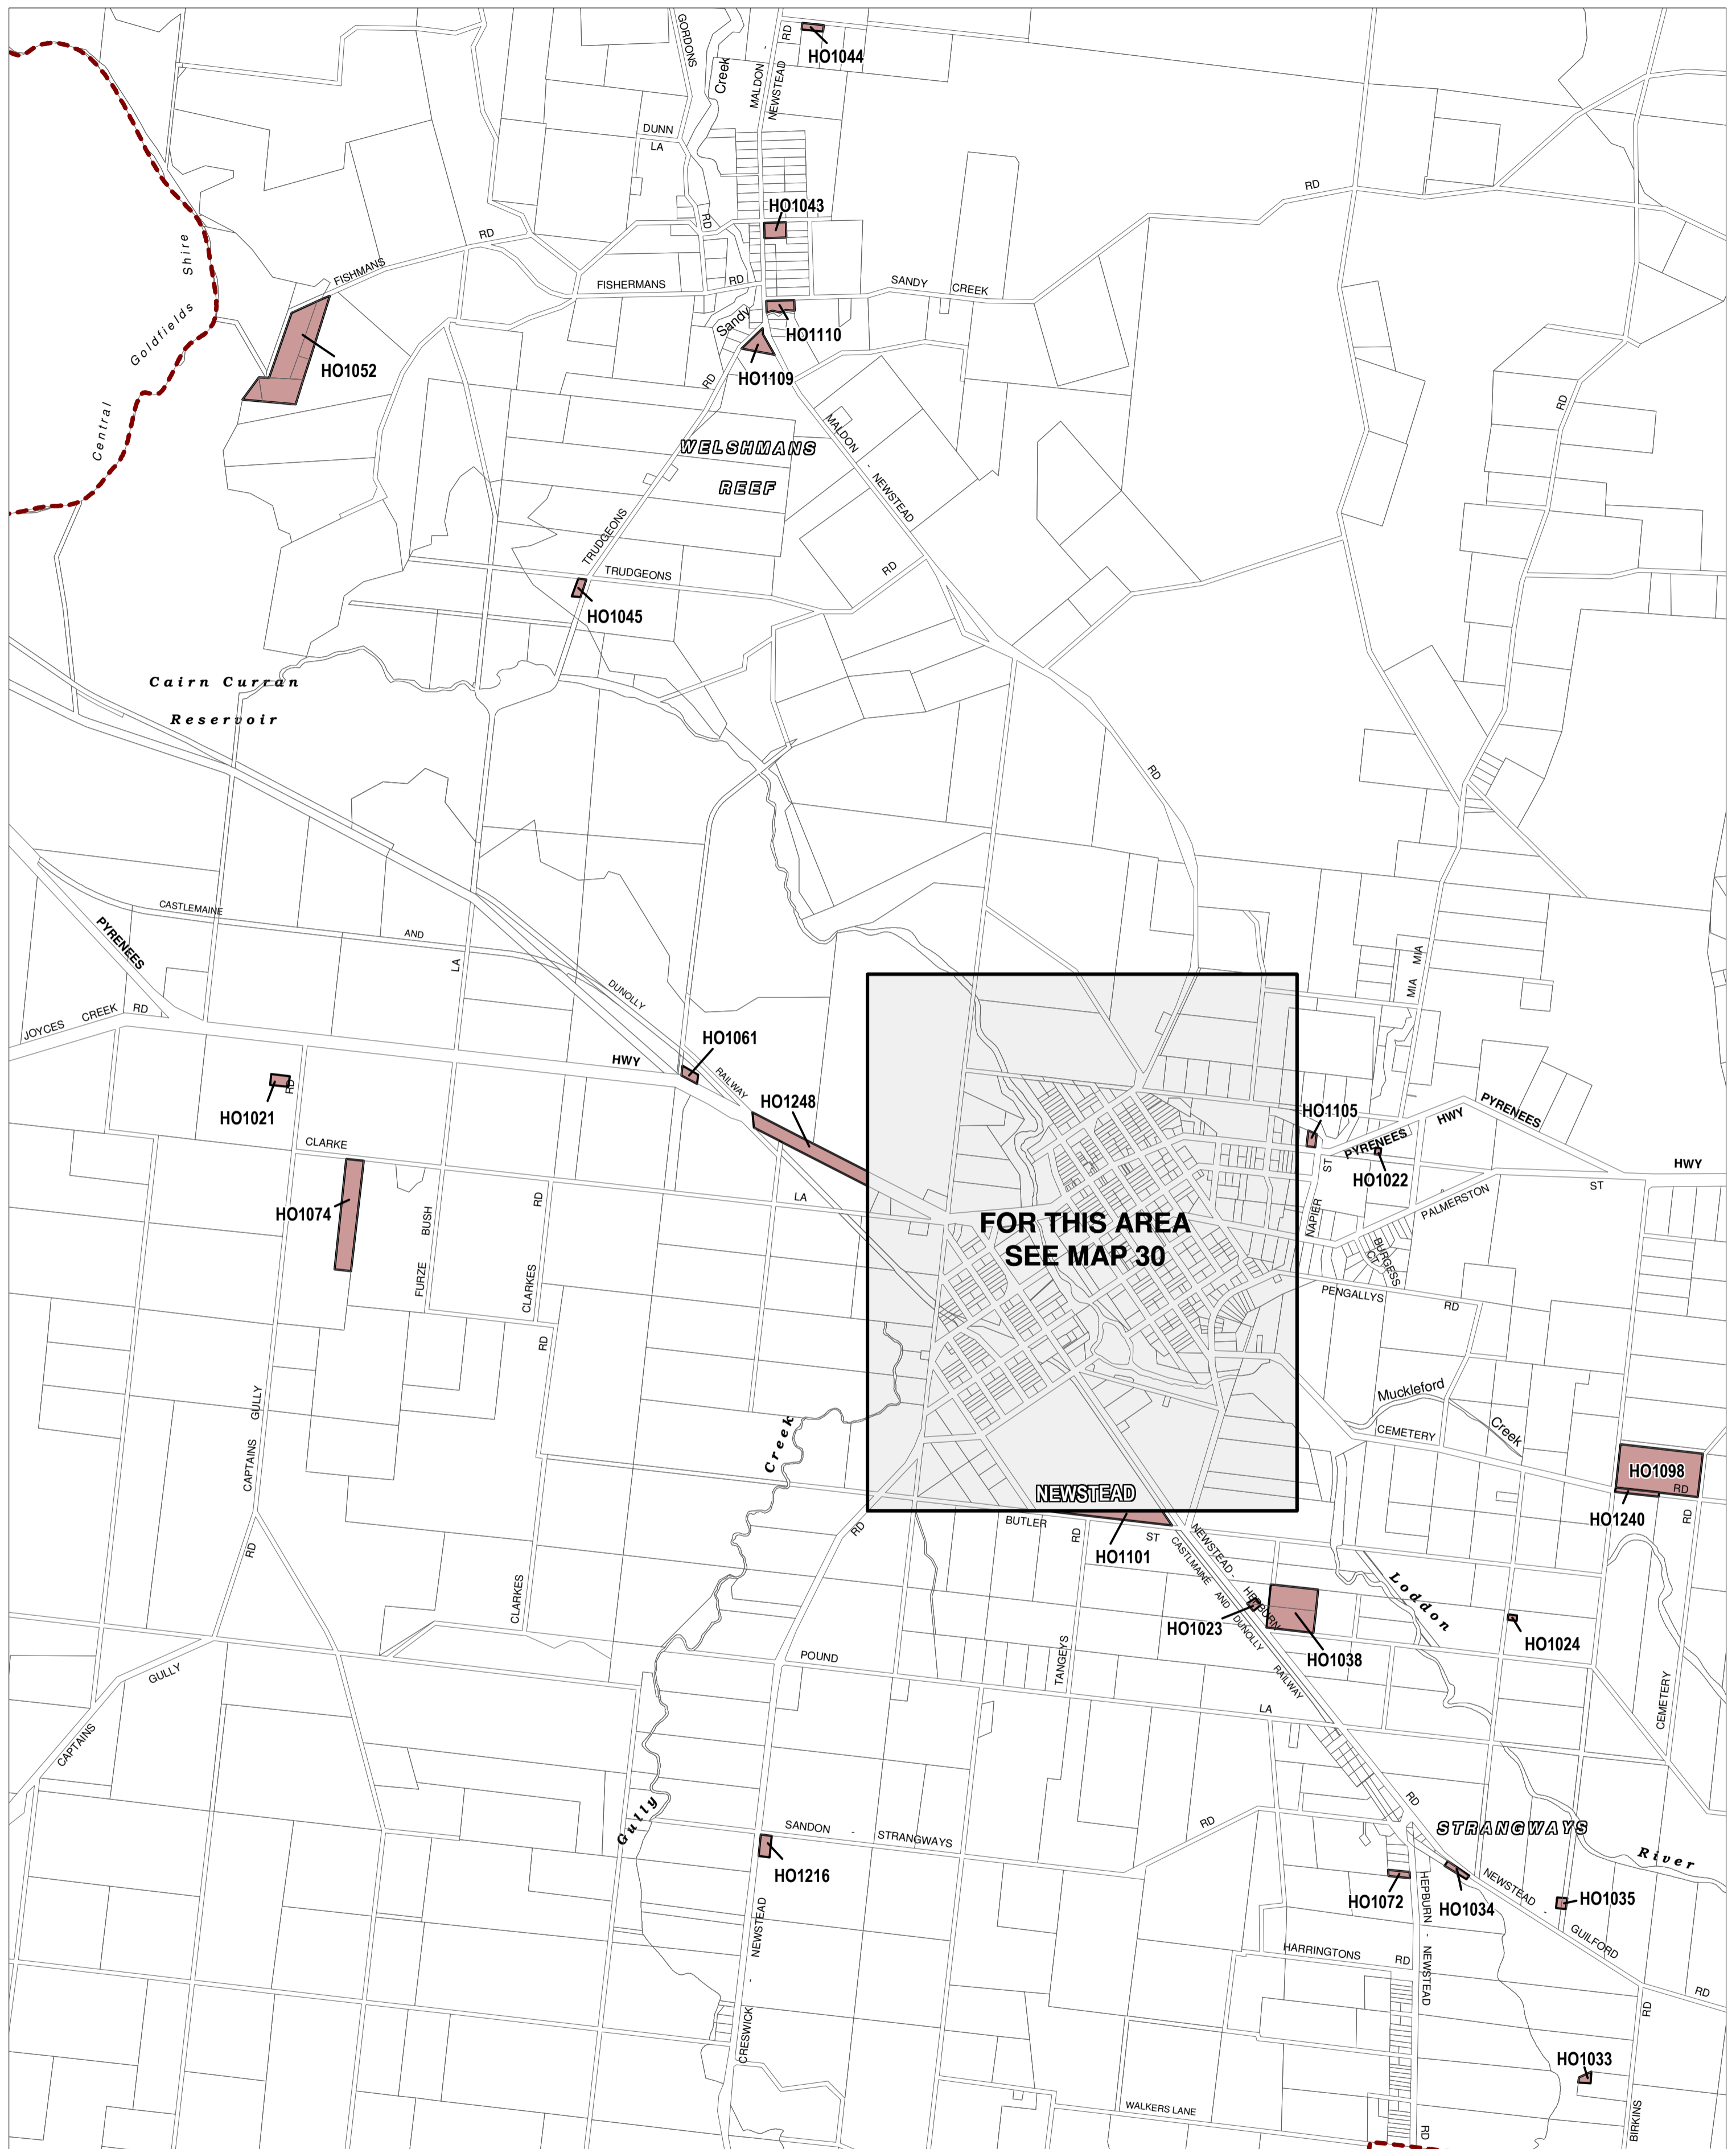

MOUNT ALEXANDER PLANNING SCHEME - LOCAL PROVISION

Overlays

HO Heritage Overlay

AUSTRALIAN MAP GRID ZONE 55

Printed: 22/2/2013

AMENDMENT C55