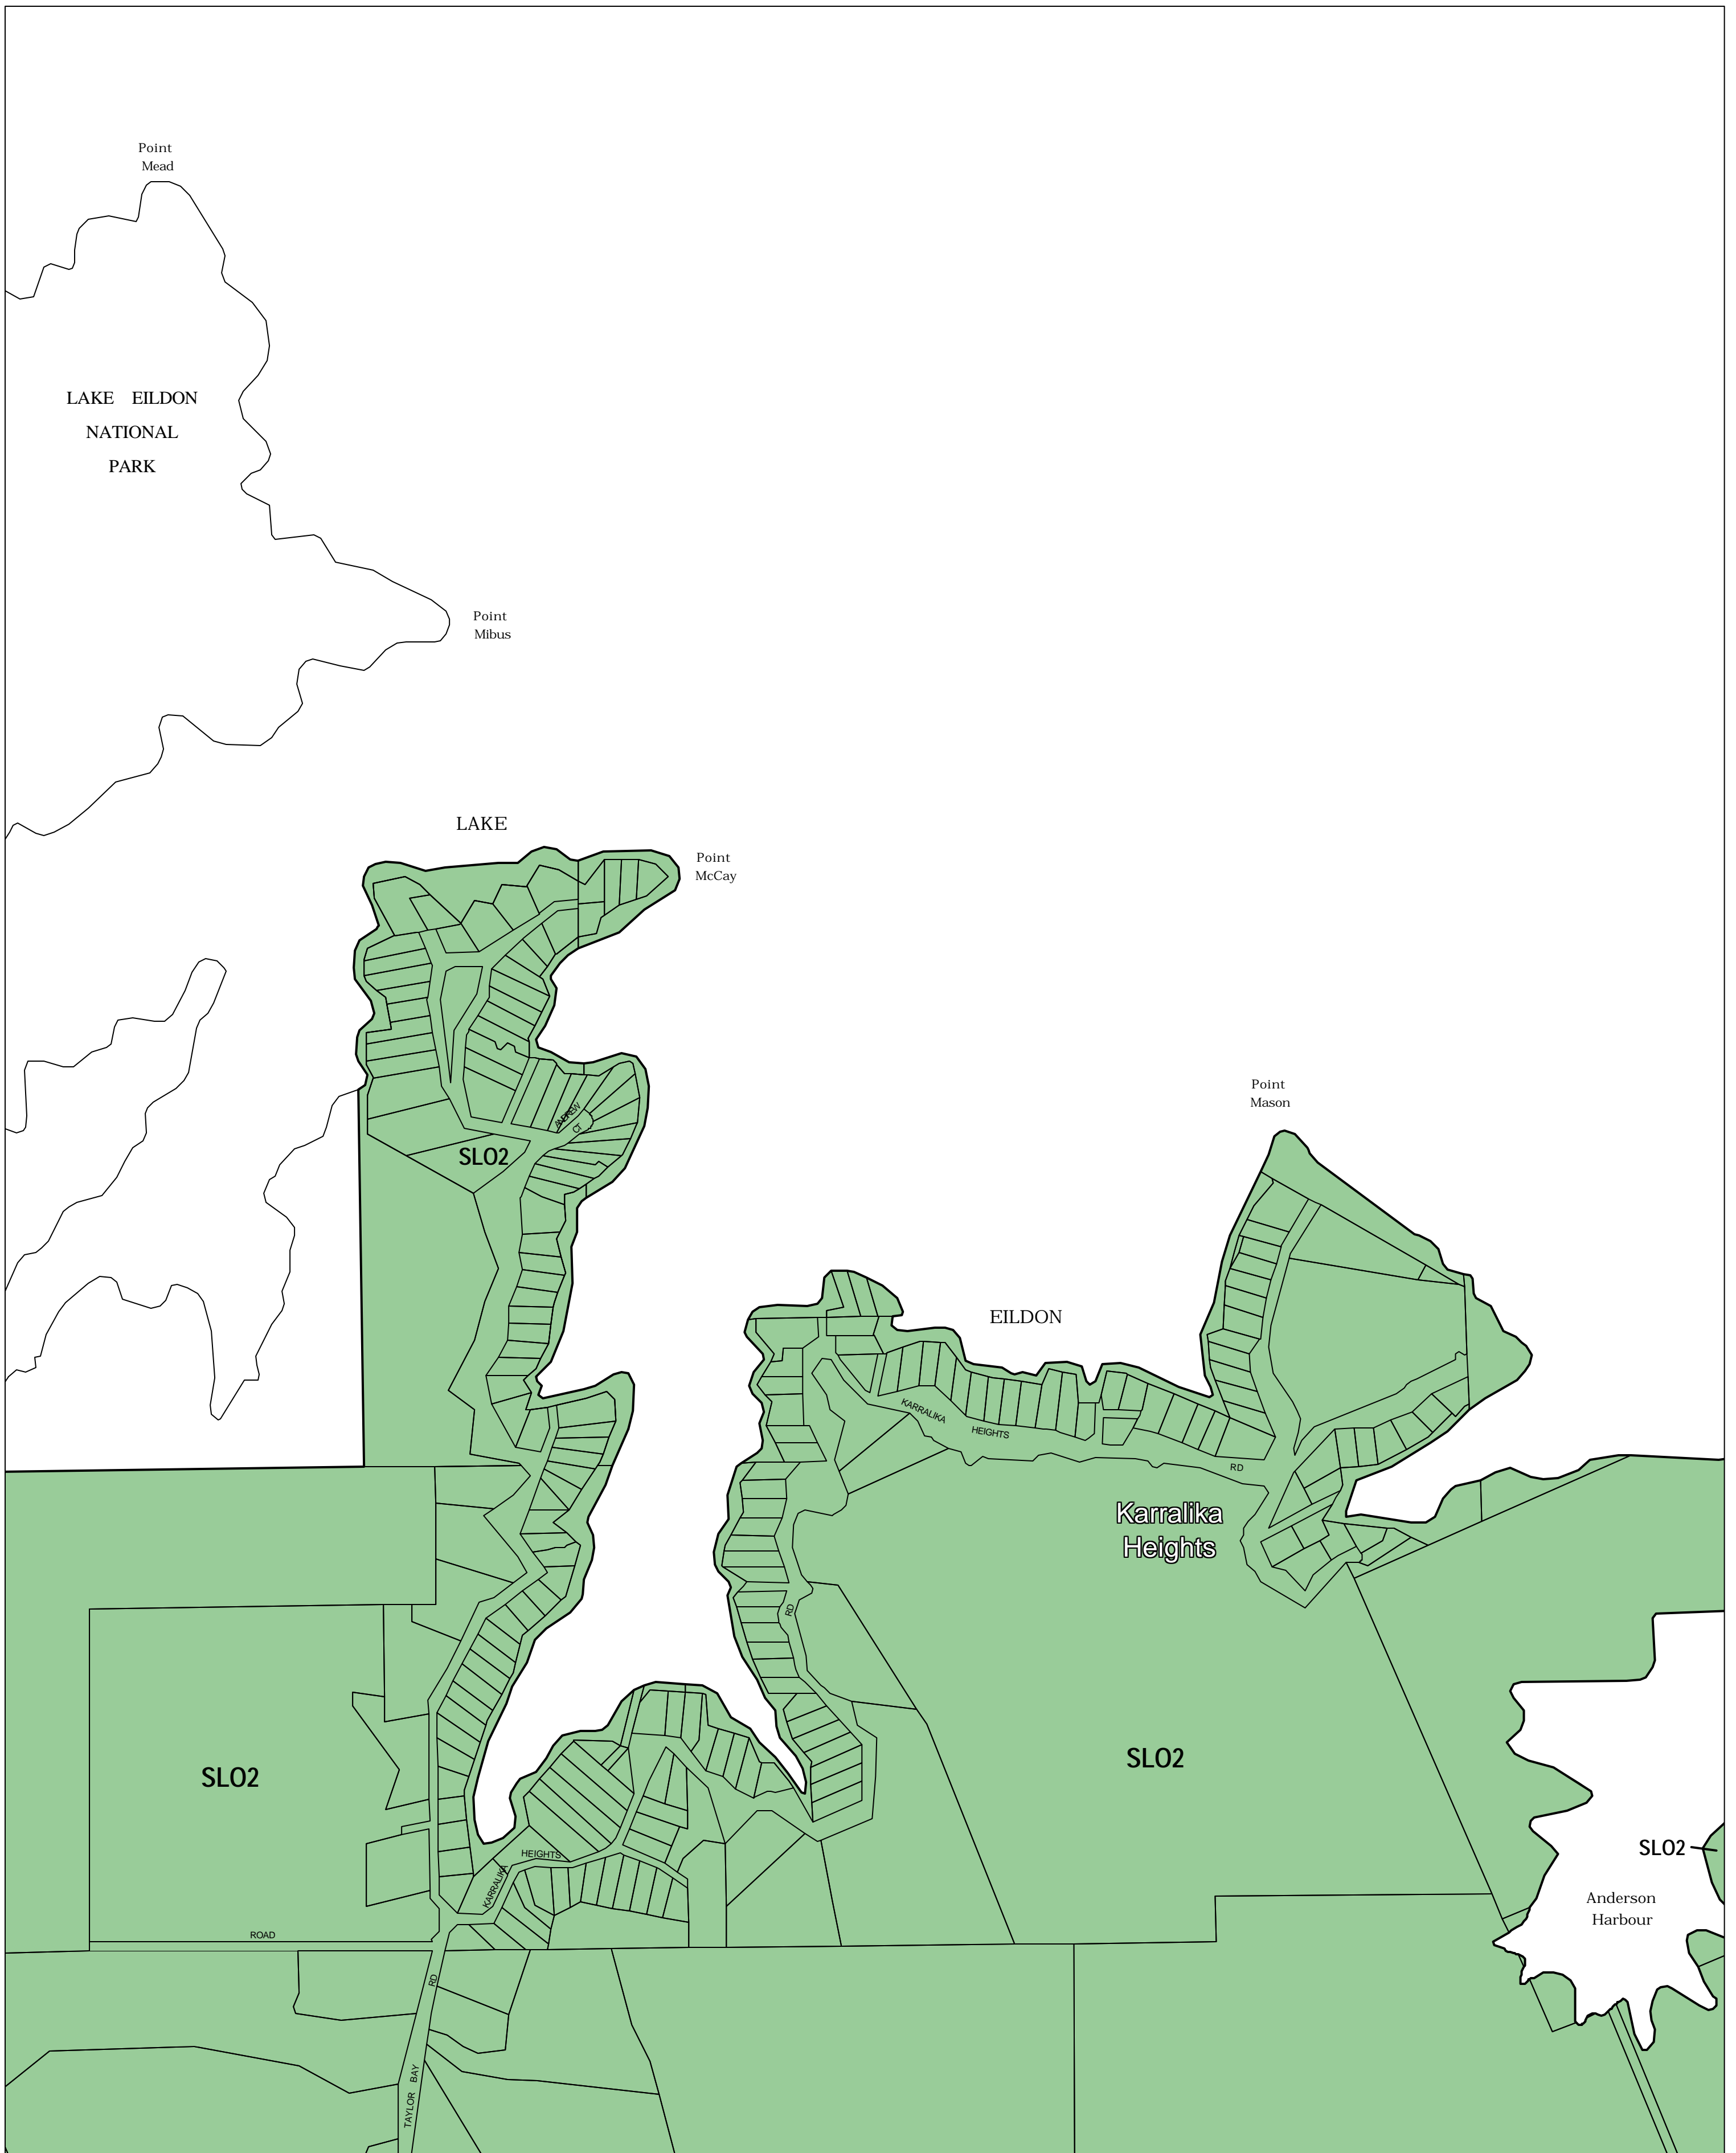

MURRINDINDI PLANNING SCHEME - LOCAL PROVISION

Overlays

SLO2 Significant Landscape Overlay - Schedule 2

200 400 600 800 1000 m

AUSTRALIAN MAP GRID ZONE 55

INDEX TO ADJOINING METRIC SERIES MAP

Printed: 11/7/2007

AMENDMENT C11