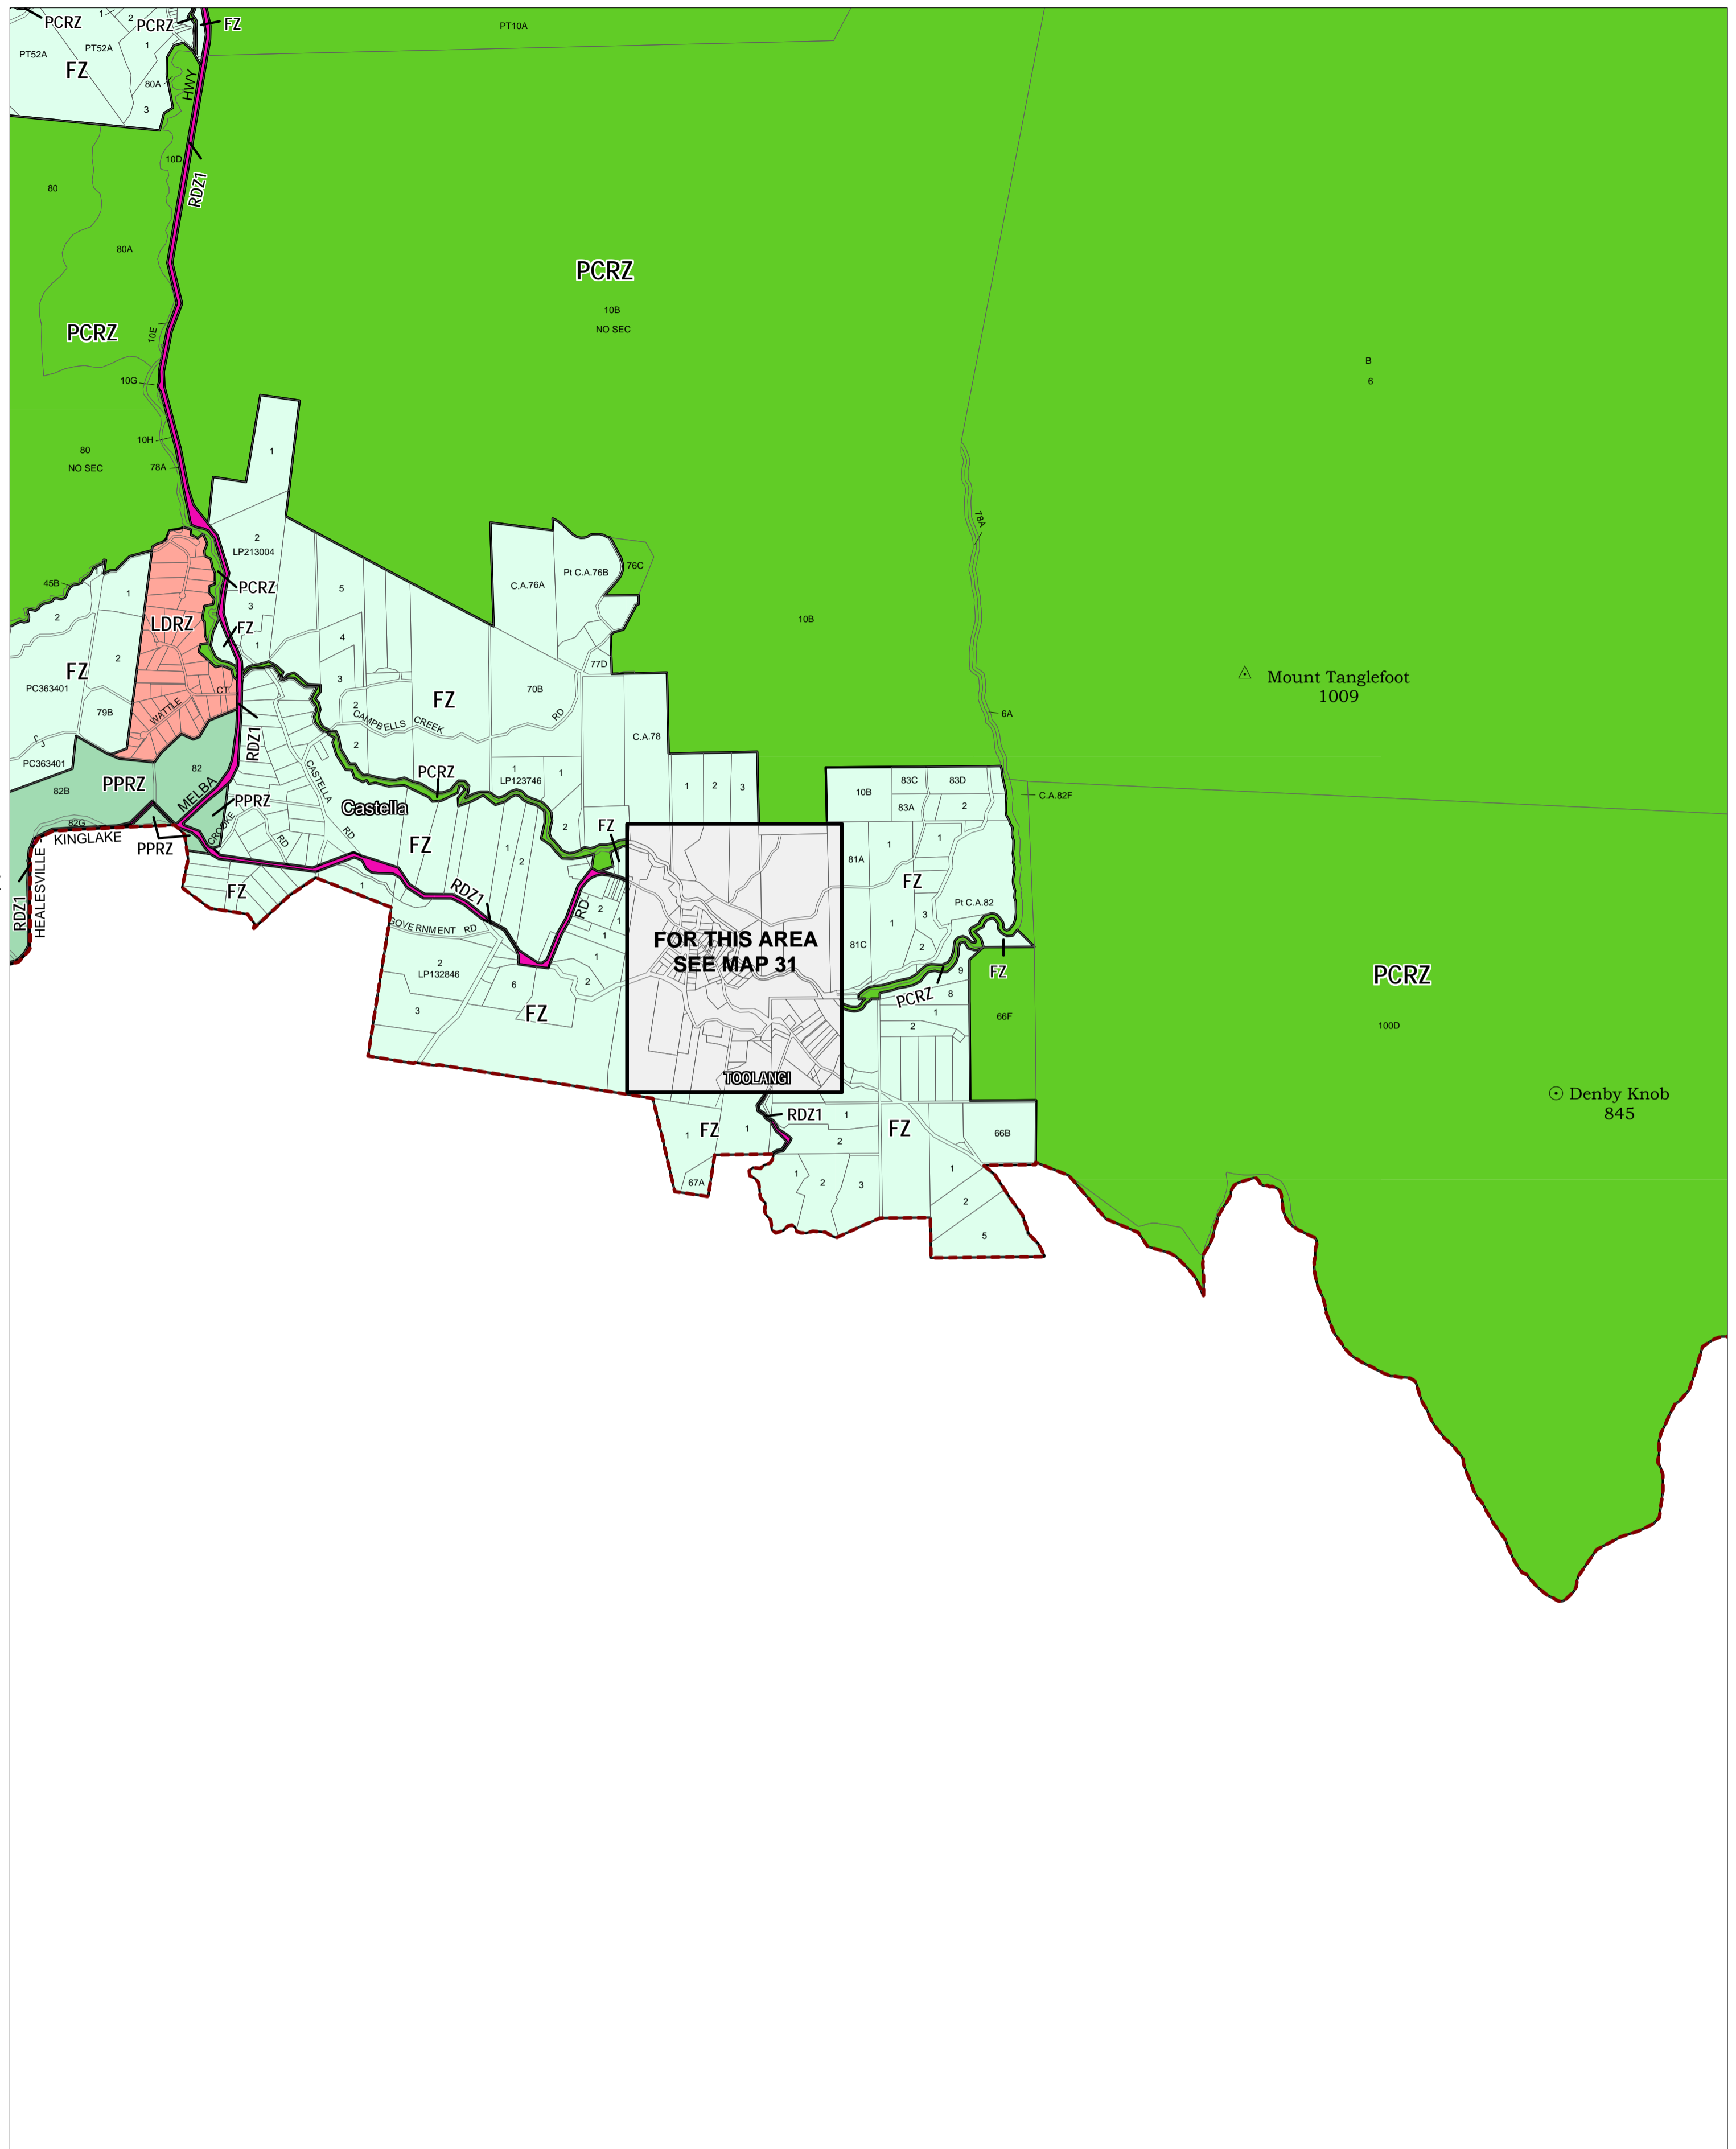

MURRINDINDI PLANNING SCHEME - LOCAL PROVISION

Public Land	
	Public Conservation And Resource Zone
	Public Park And Recreation Zone
Residential	
	Low Density Residential Zone
Rural	
	Farming Zone
Unknown Category	
	Unknown Code Rdz1

AUSTRALIAN MAP GRID ZONE 55

Printed: 22/11/2011

AMENDMENT C29 PART 1