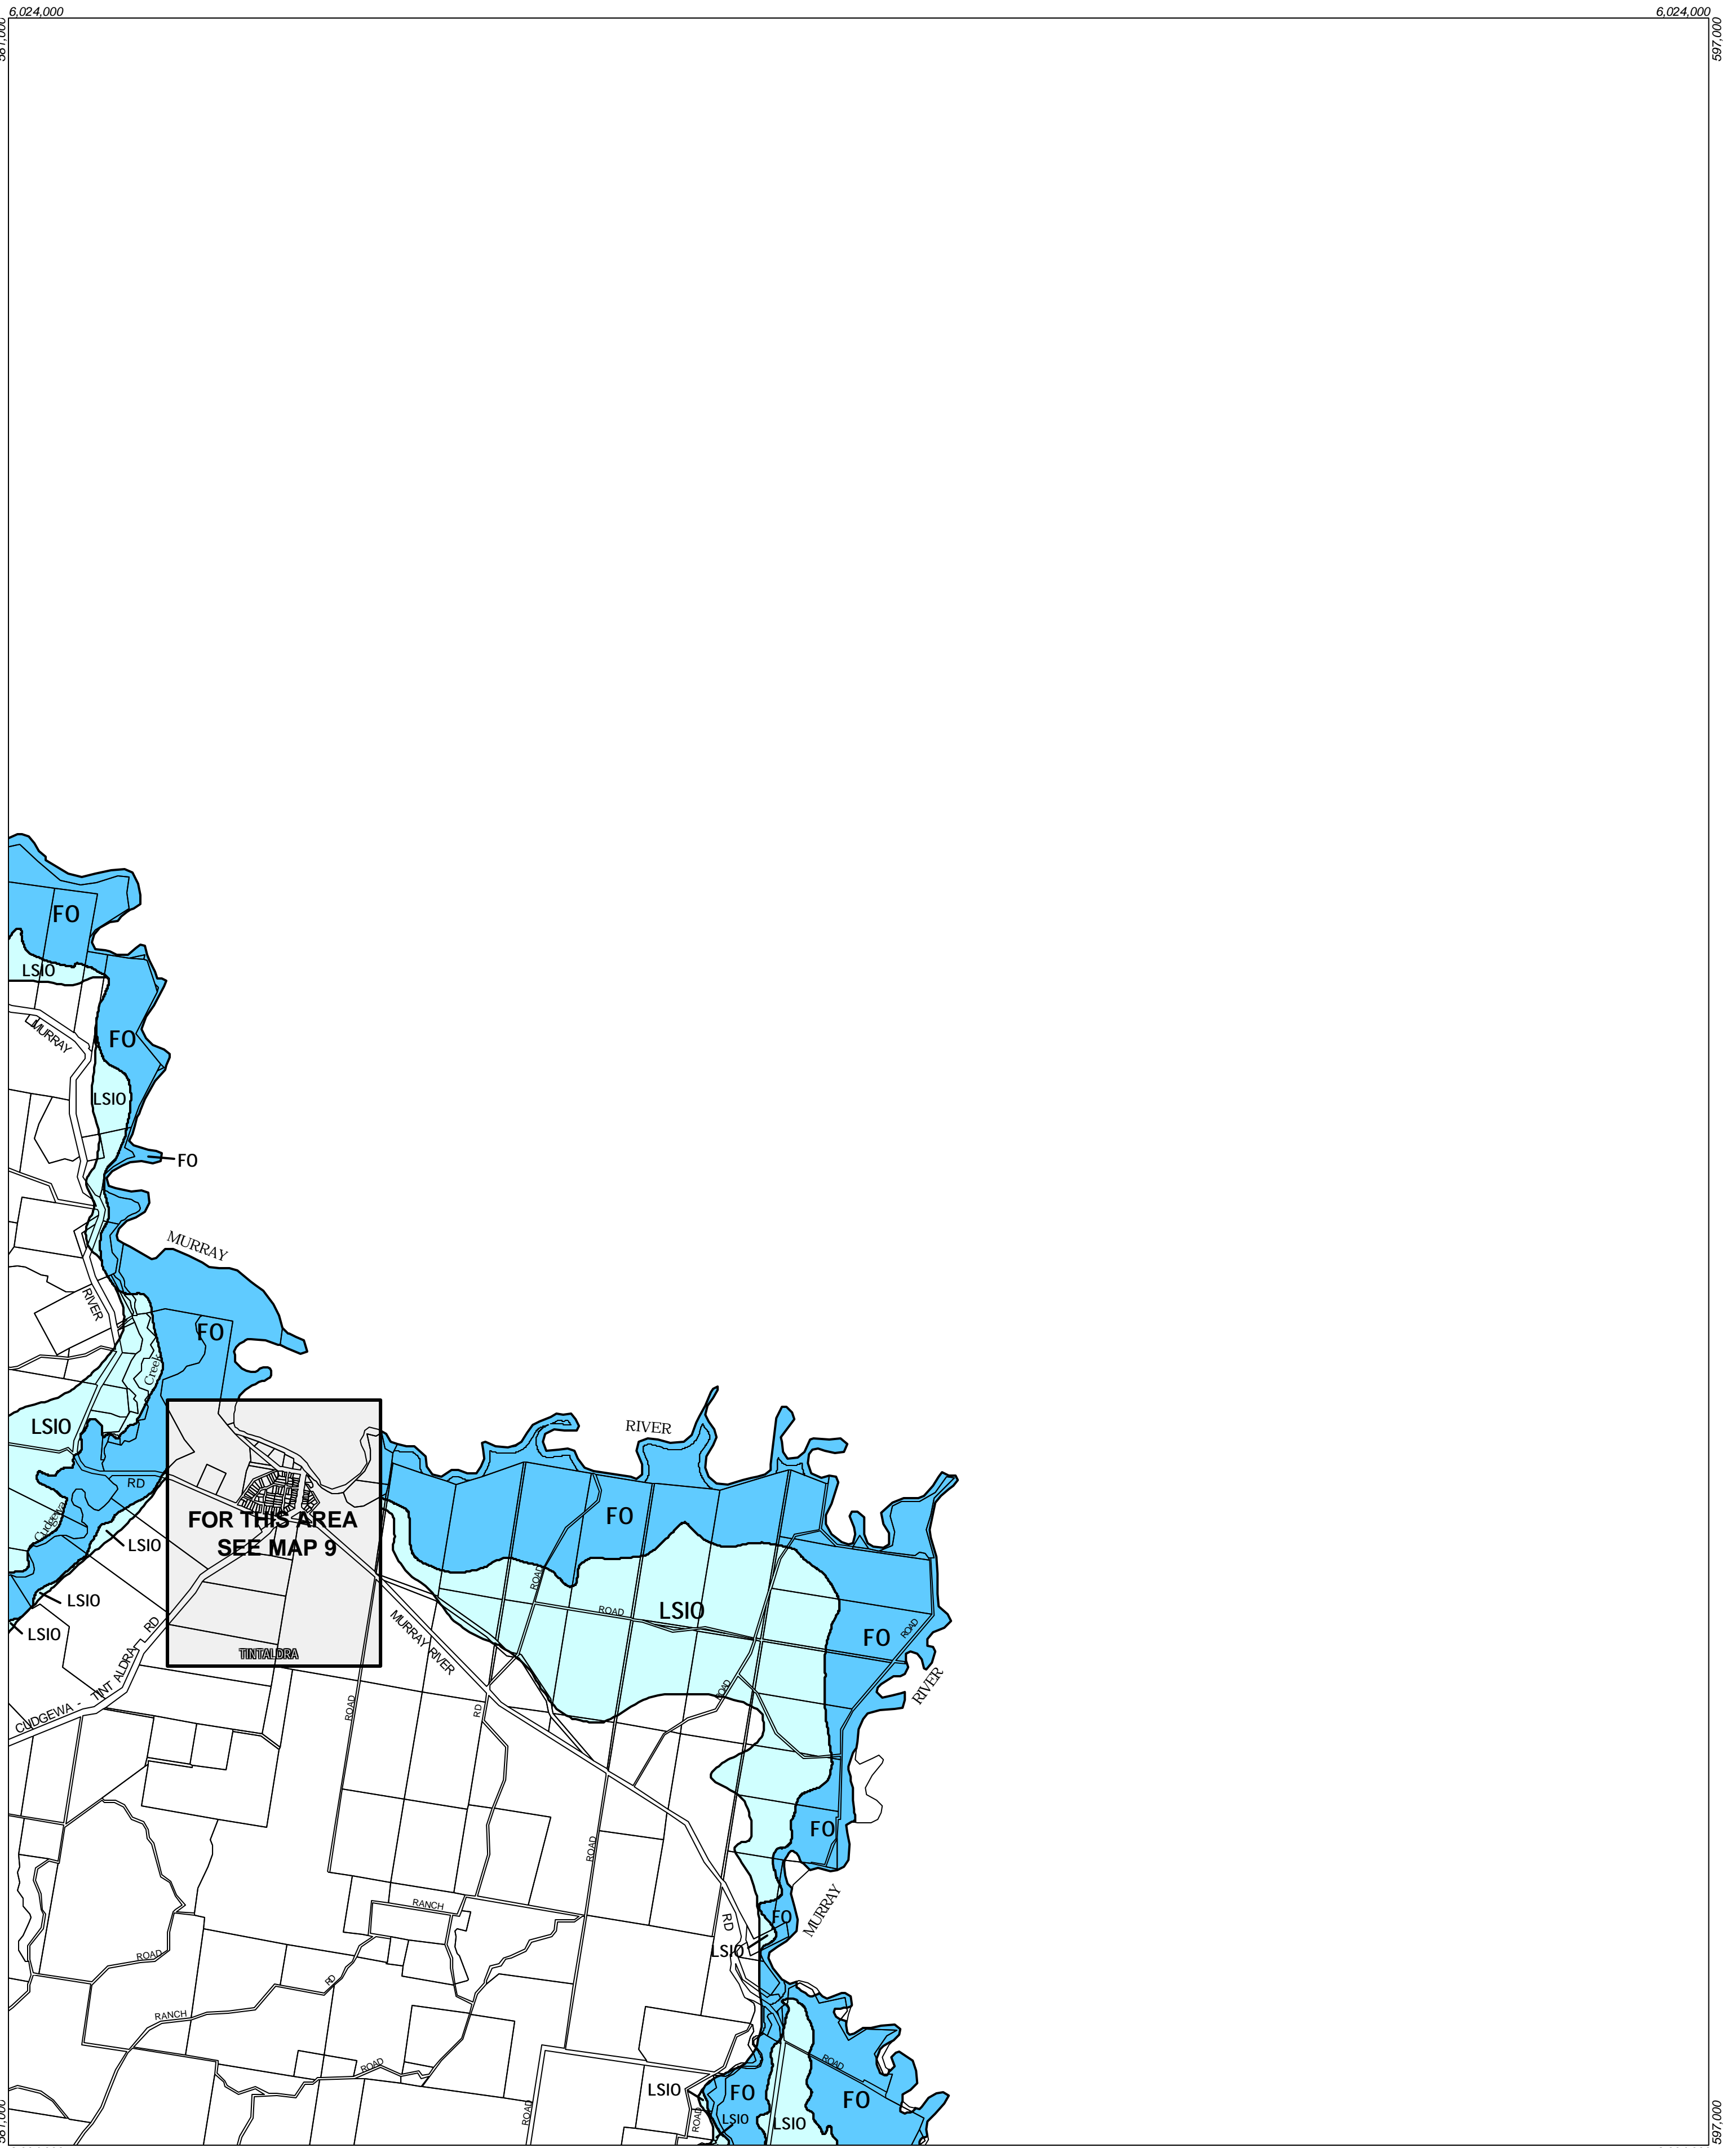

TOWONG PLANNING SCHEME - LOCAL PROVISION

Overlays

- FO Floodway Overlay
- LSIO Land Subject To Inundation Overlay

Amendment C6
Printed: 2016/2003