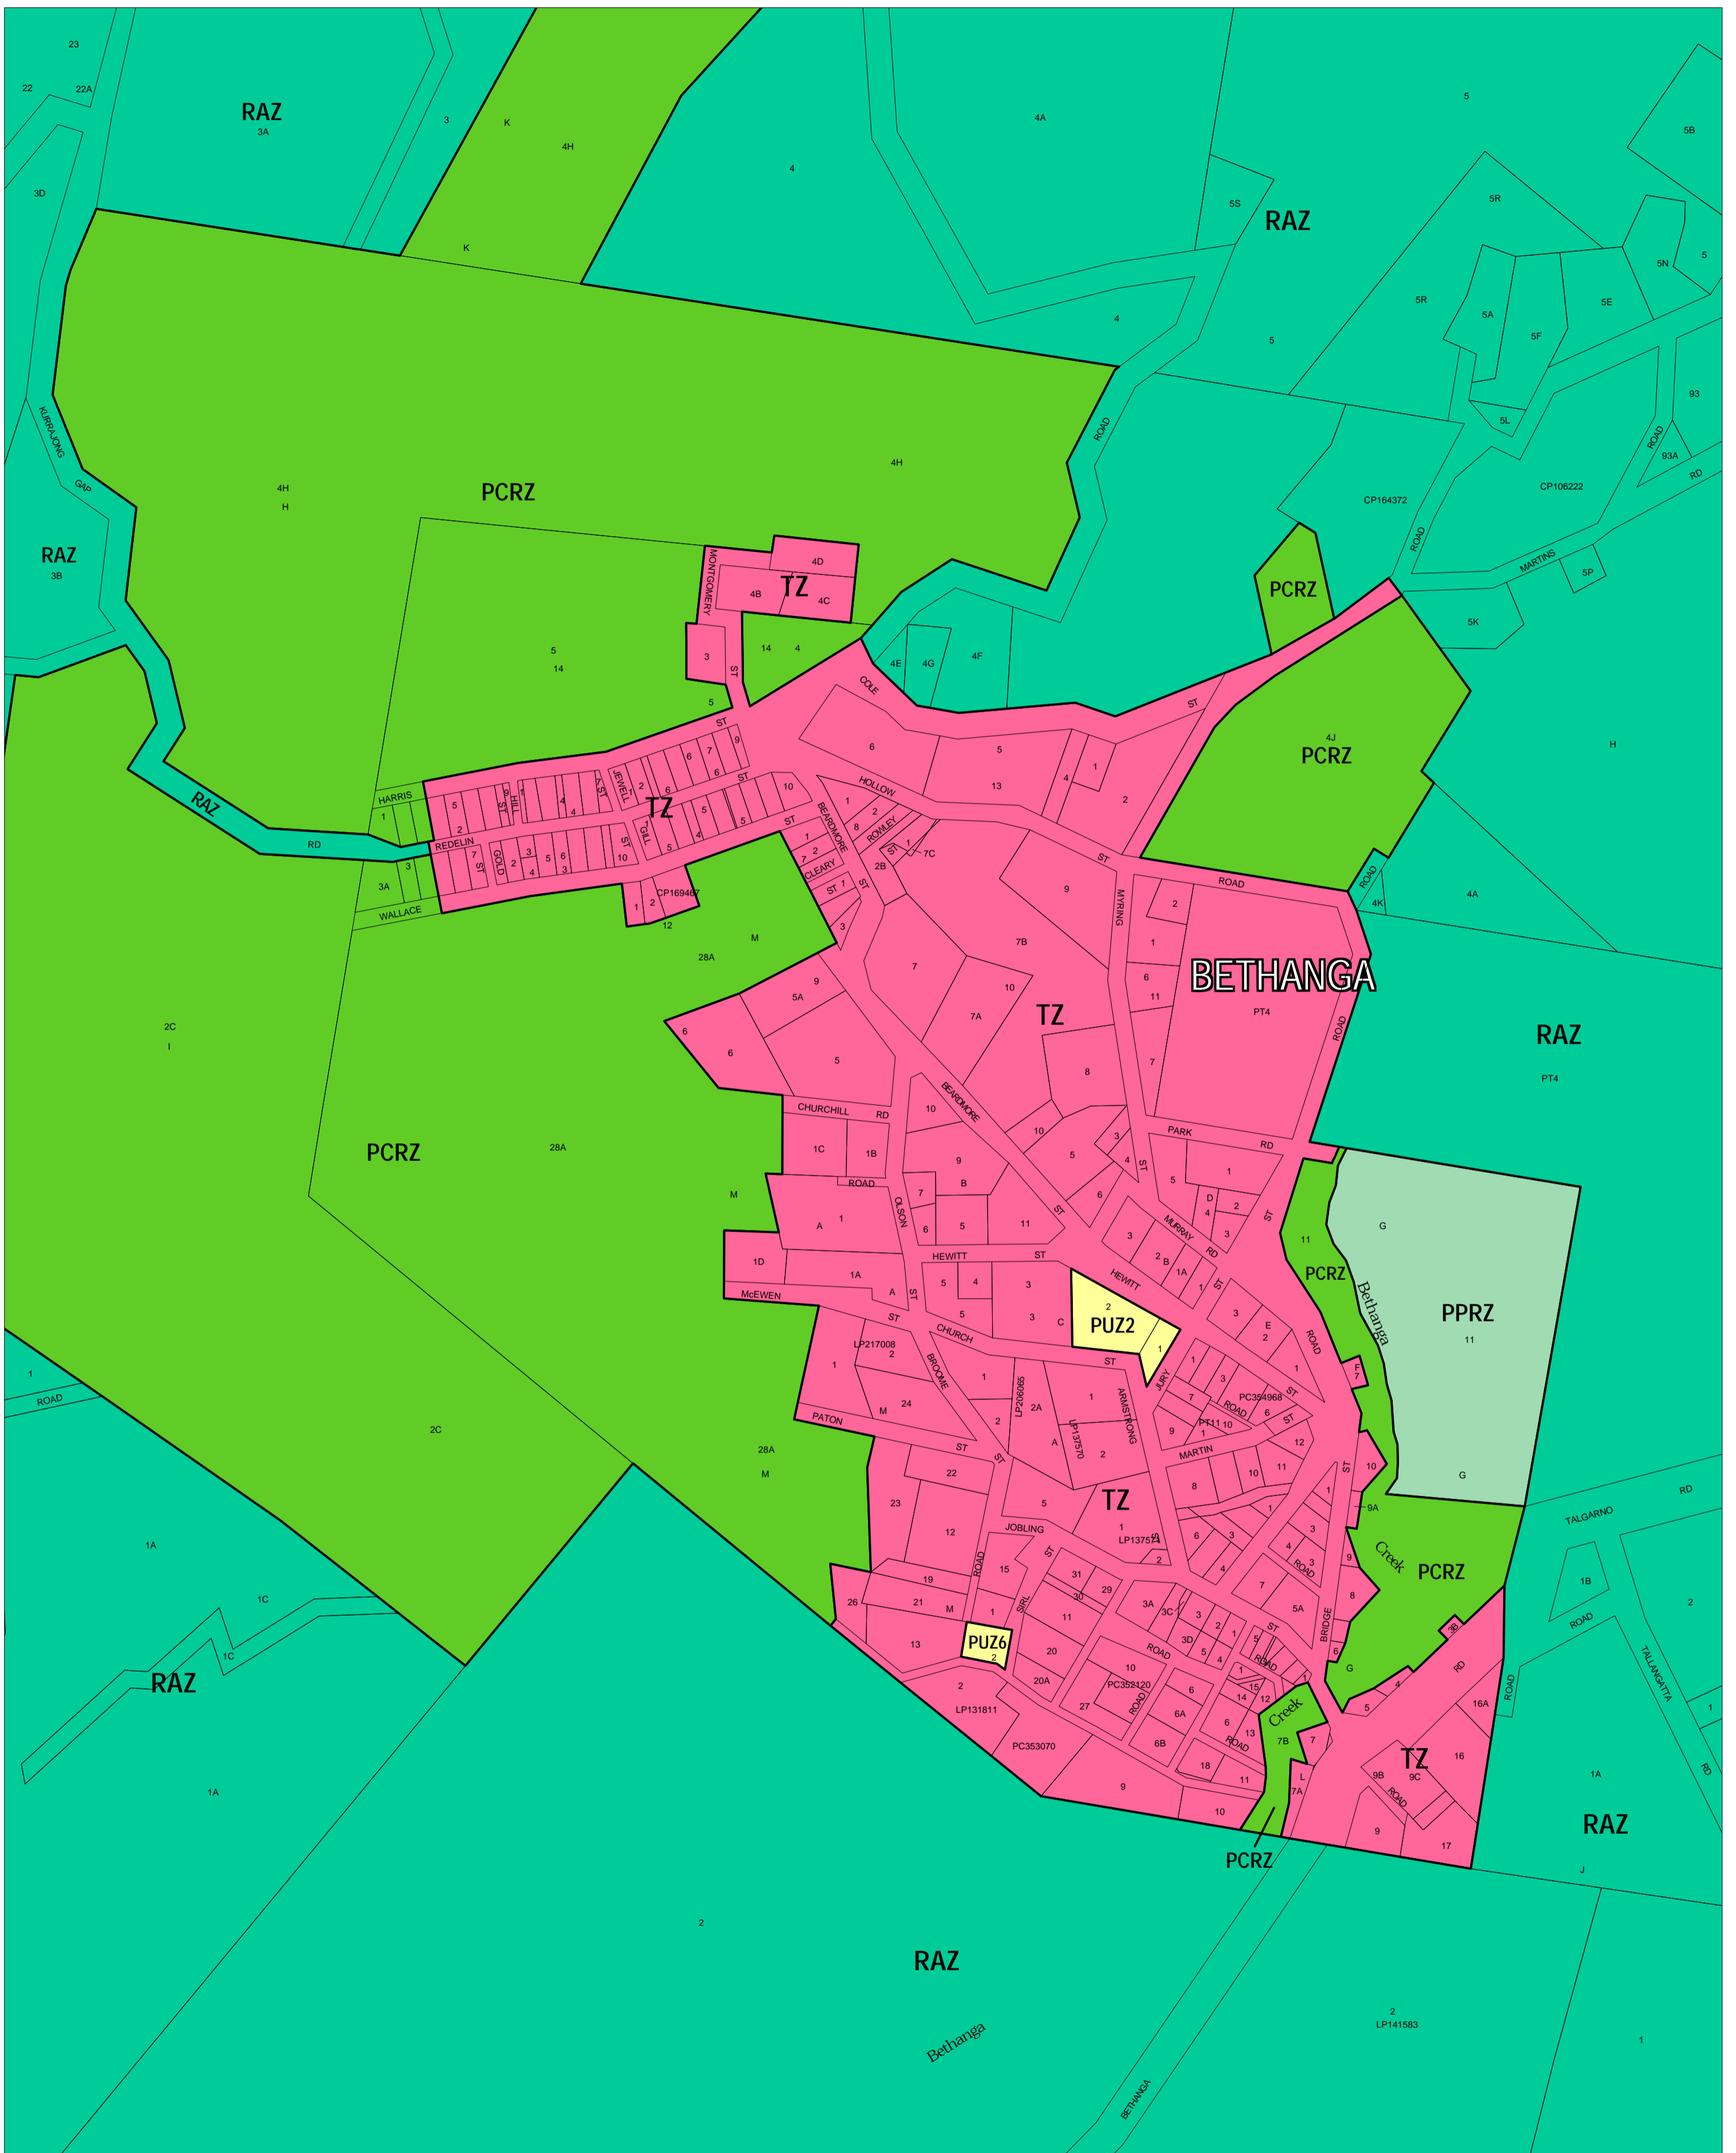

TOWONG PLANNING SCHEME - LOCAL PROVISION

1. **Public Land**
2. PCRZ Public Conservation And Resource Zone
   - PPRZ Public Park And Recreation Zone
   - PUZ2 Public Use Zone - Education
   - PUZ6 Public Use Zone - Local Government
3. **Residential**
4. TZ Township Zone
5. **Rural**
6. RAZ Rural Activity Zone

AUSTRALIAN MAP GRID ZONE 55

Printed: 4/12/2007

AMENDMENT C14