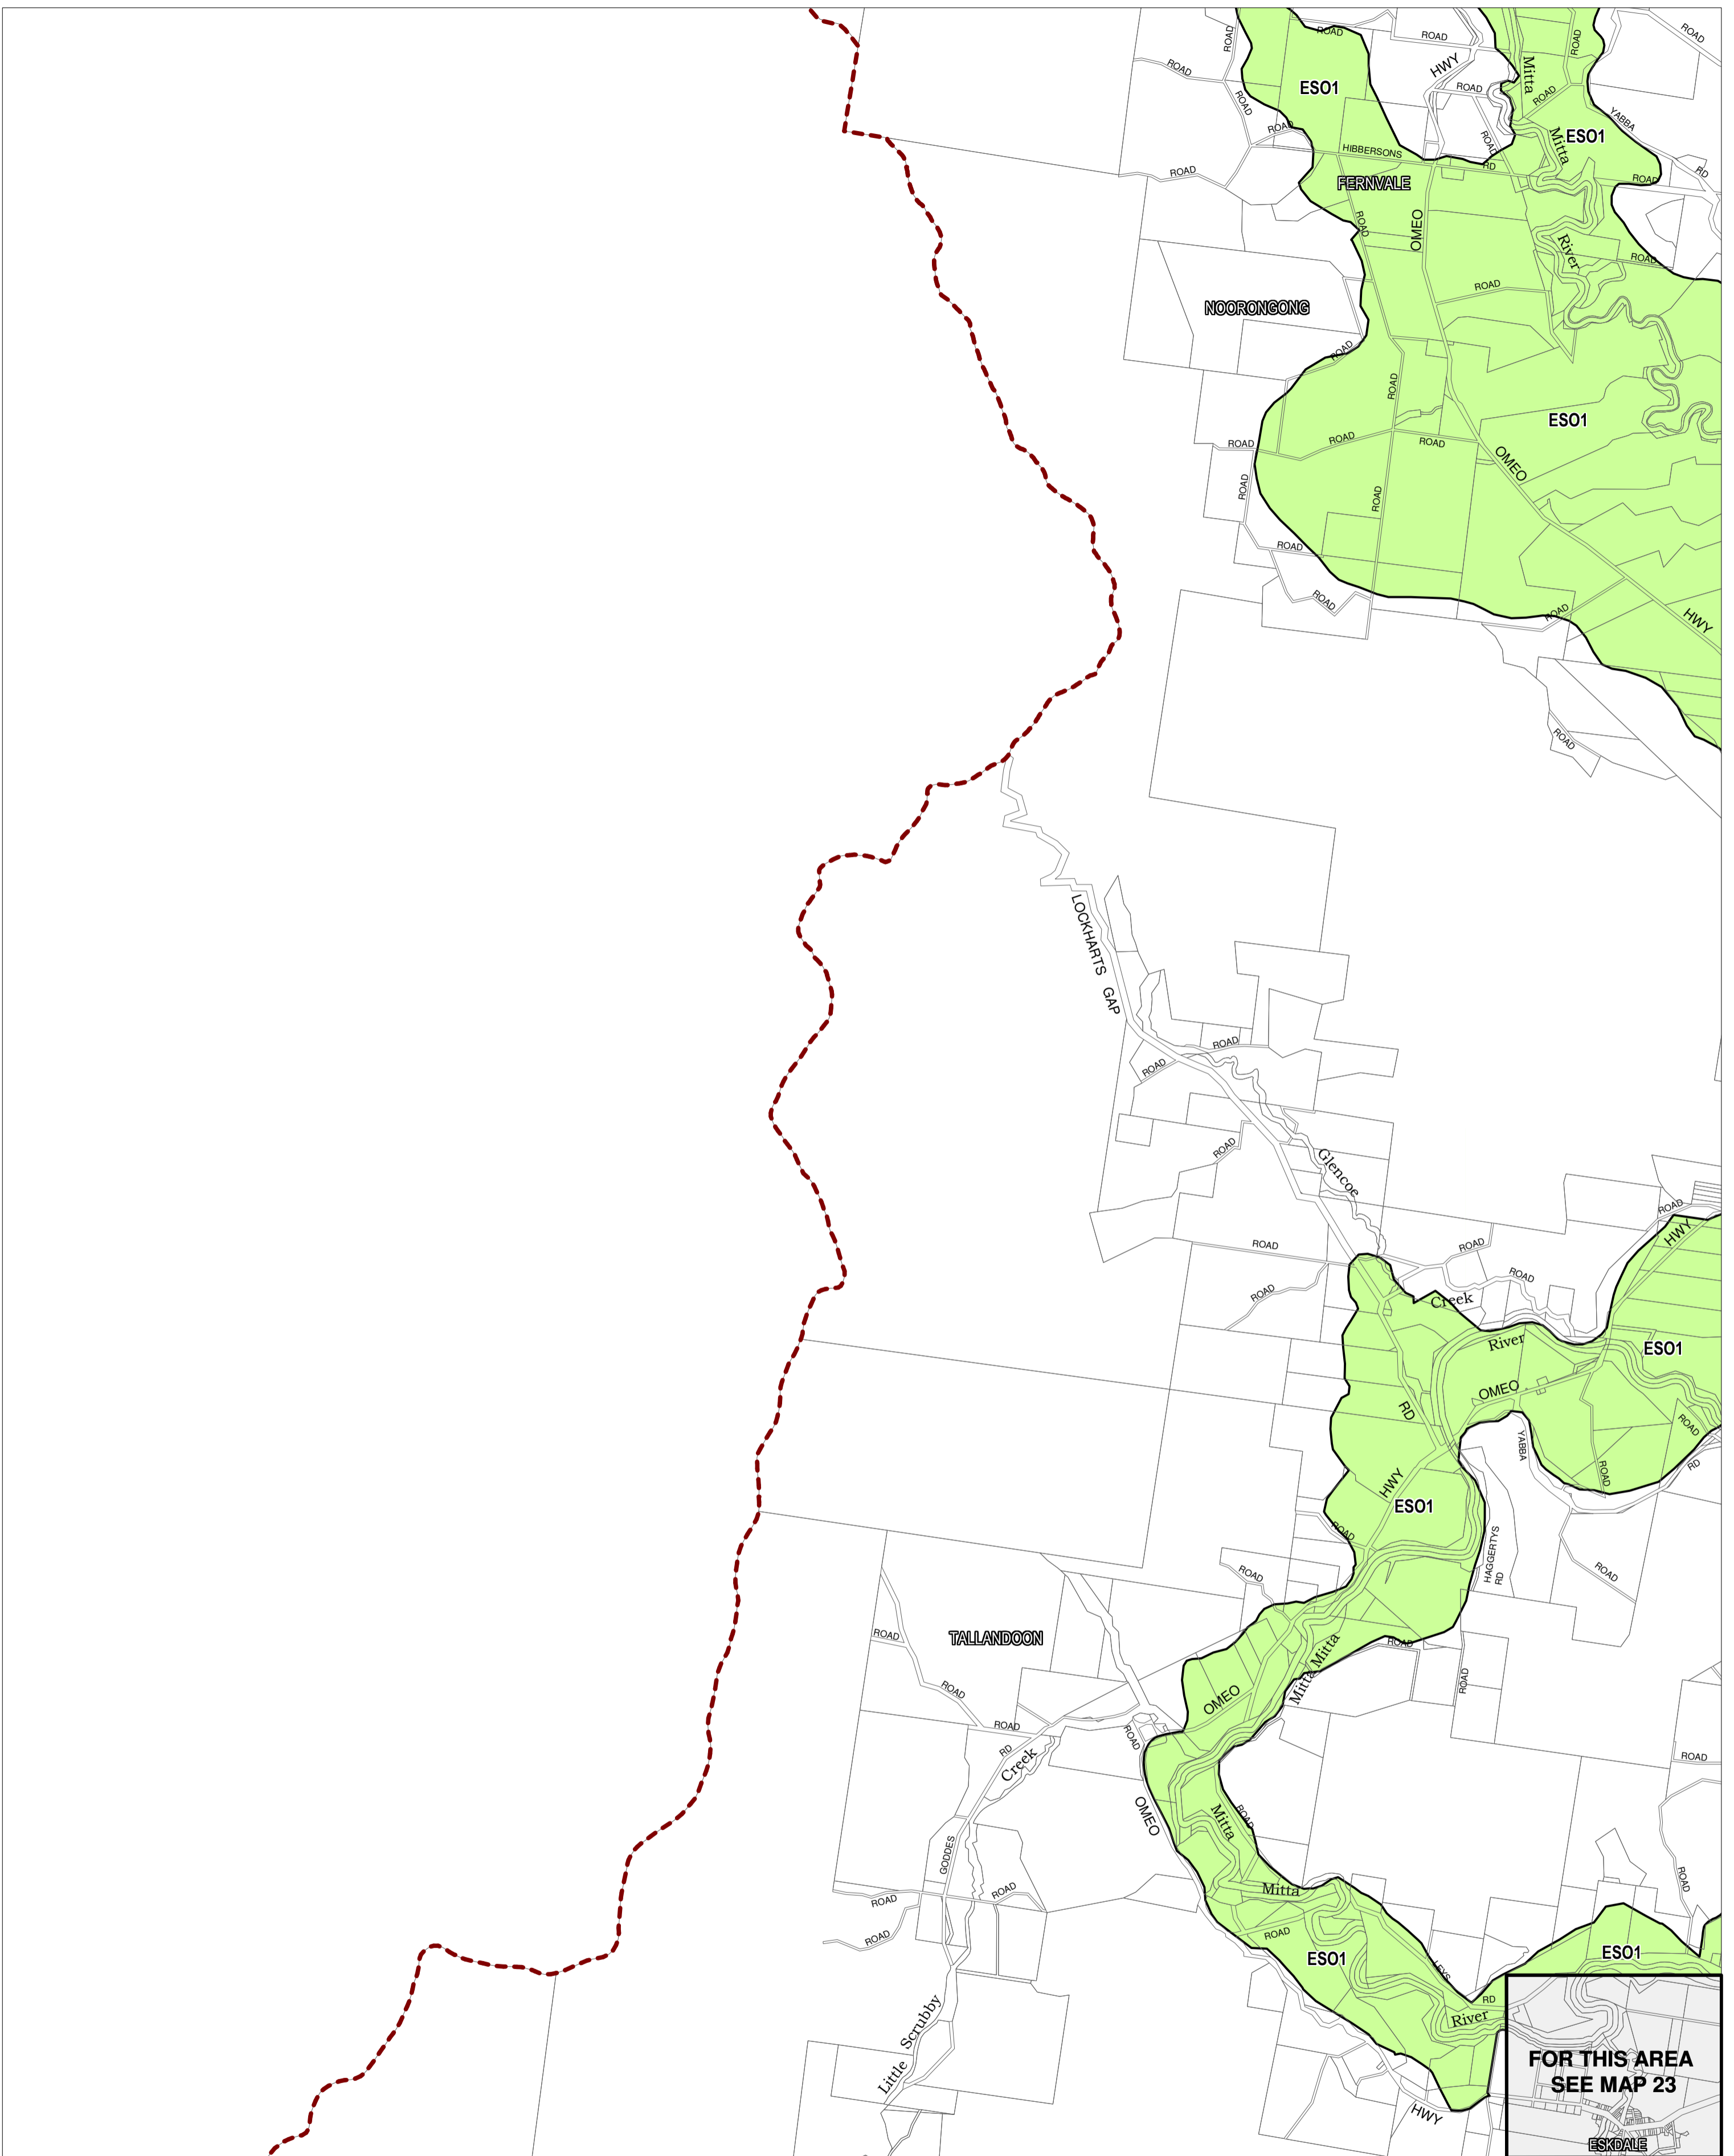

TOWONG PLANNING SCHEME - LOCAL PROVISION

Overlays

- ES01 Environmental Significance Overlay - Schedule 1

Printed: 16/6/2014

AMENDMENT C30