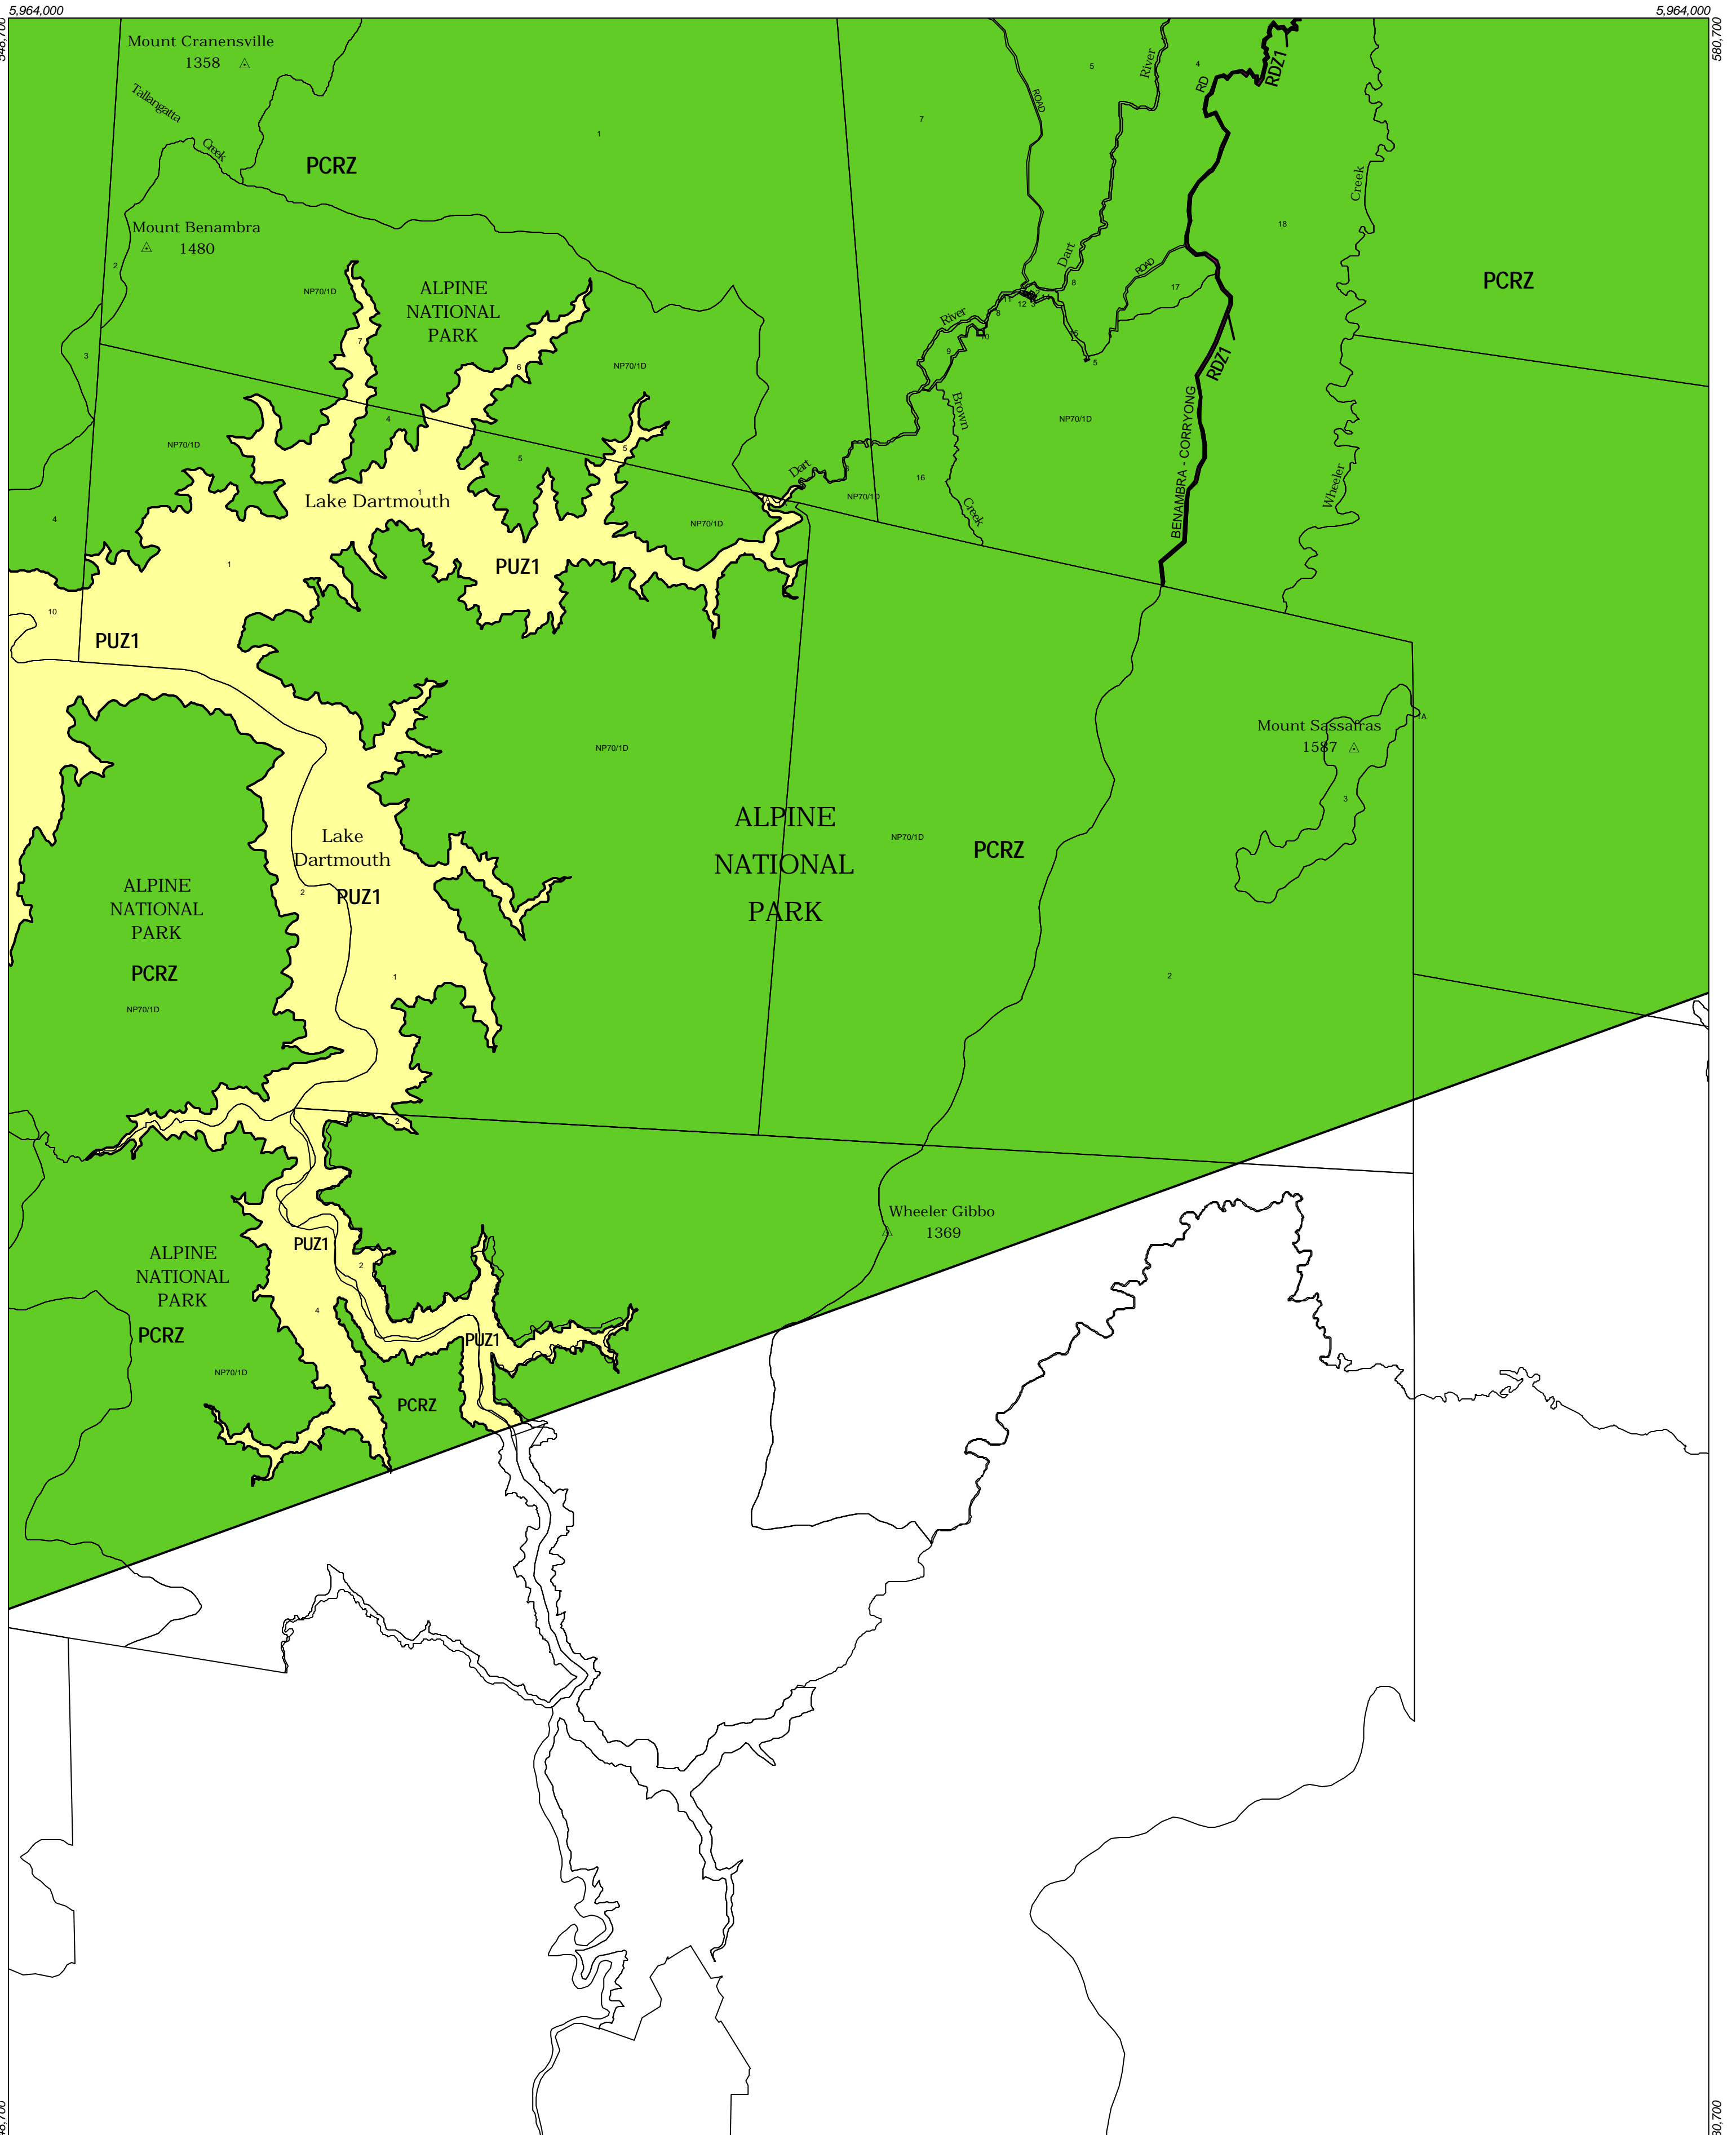

TOWONG PLANNING SCHEME - LOCAL PROVISION

5,924,000 This publication is copyright. No part may be reproduced by any process except in accordance with the provisions of the Copyright Act 1968 of the State of Victoria. This map should be read in conjunction with additional Planning Overlay Maps (if applicable) as indicated on the INDEX TO MAPS. 5,924,000

Public Land

- Public Conservation And Resource Zone
- Public Use Zone Service And Utility
- Road Zone Category 1

Amendments C3/C4
Printed: 2016/2003