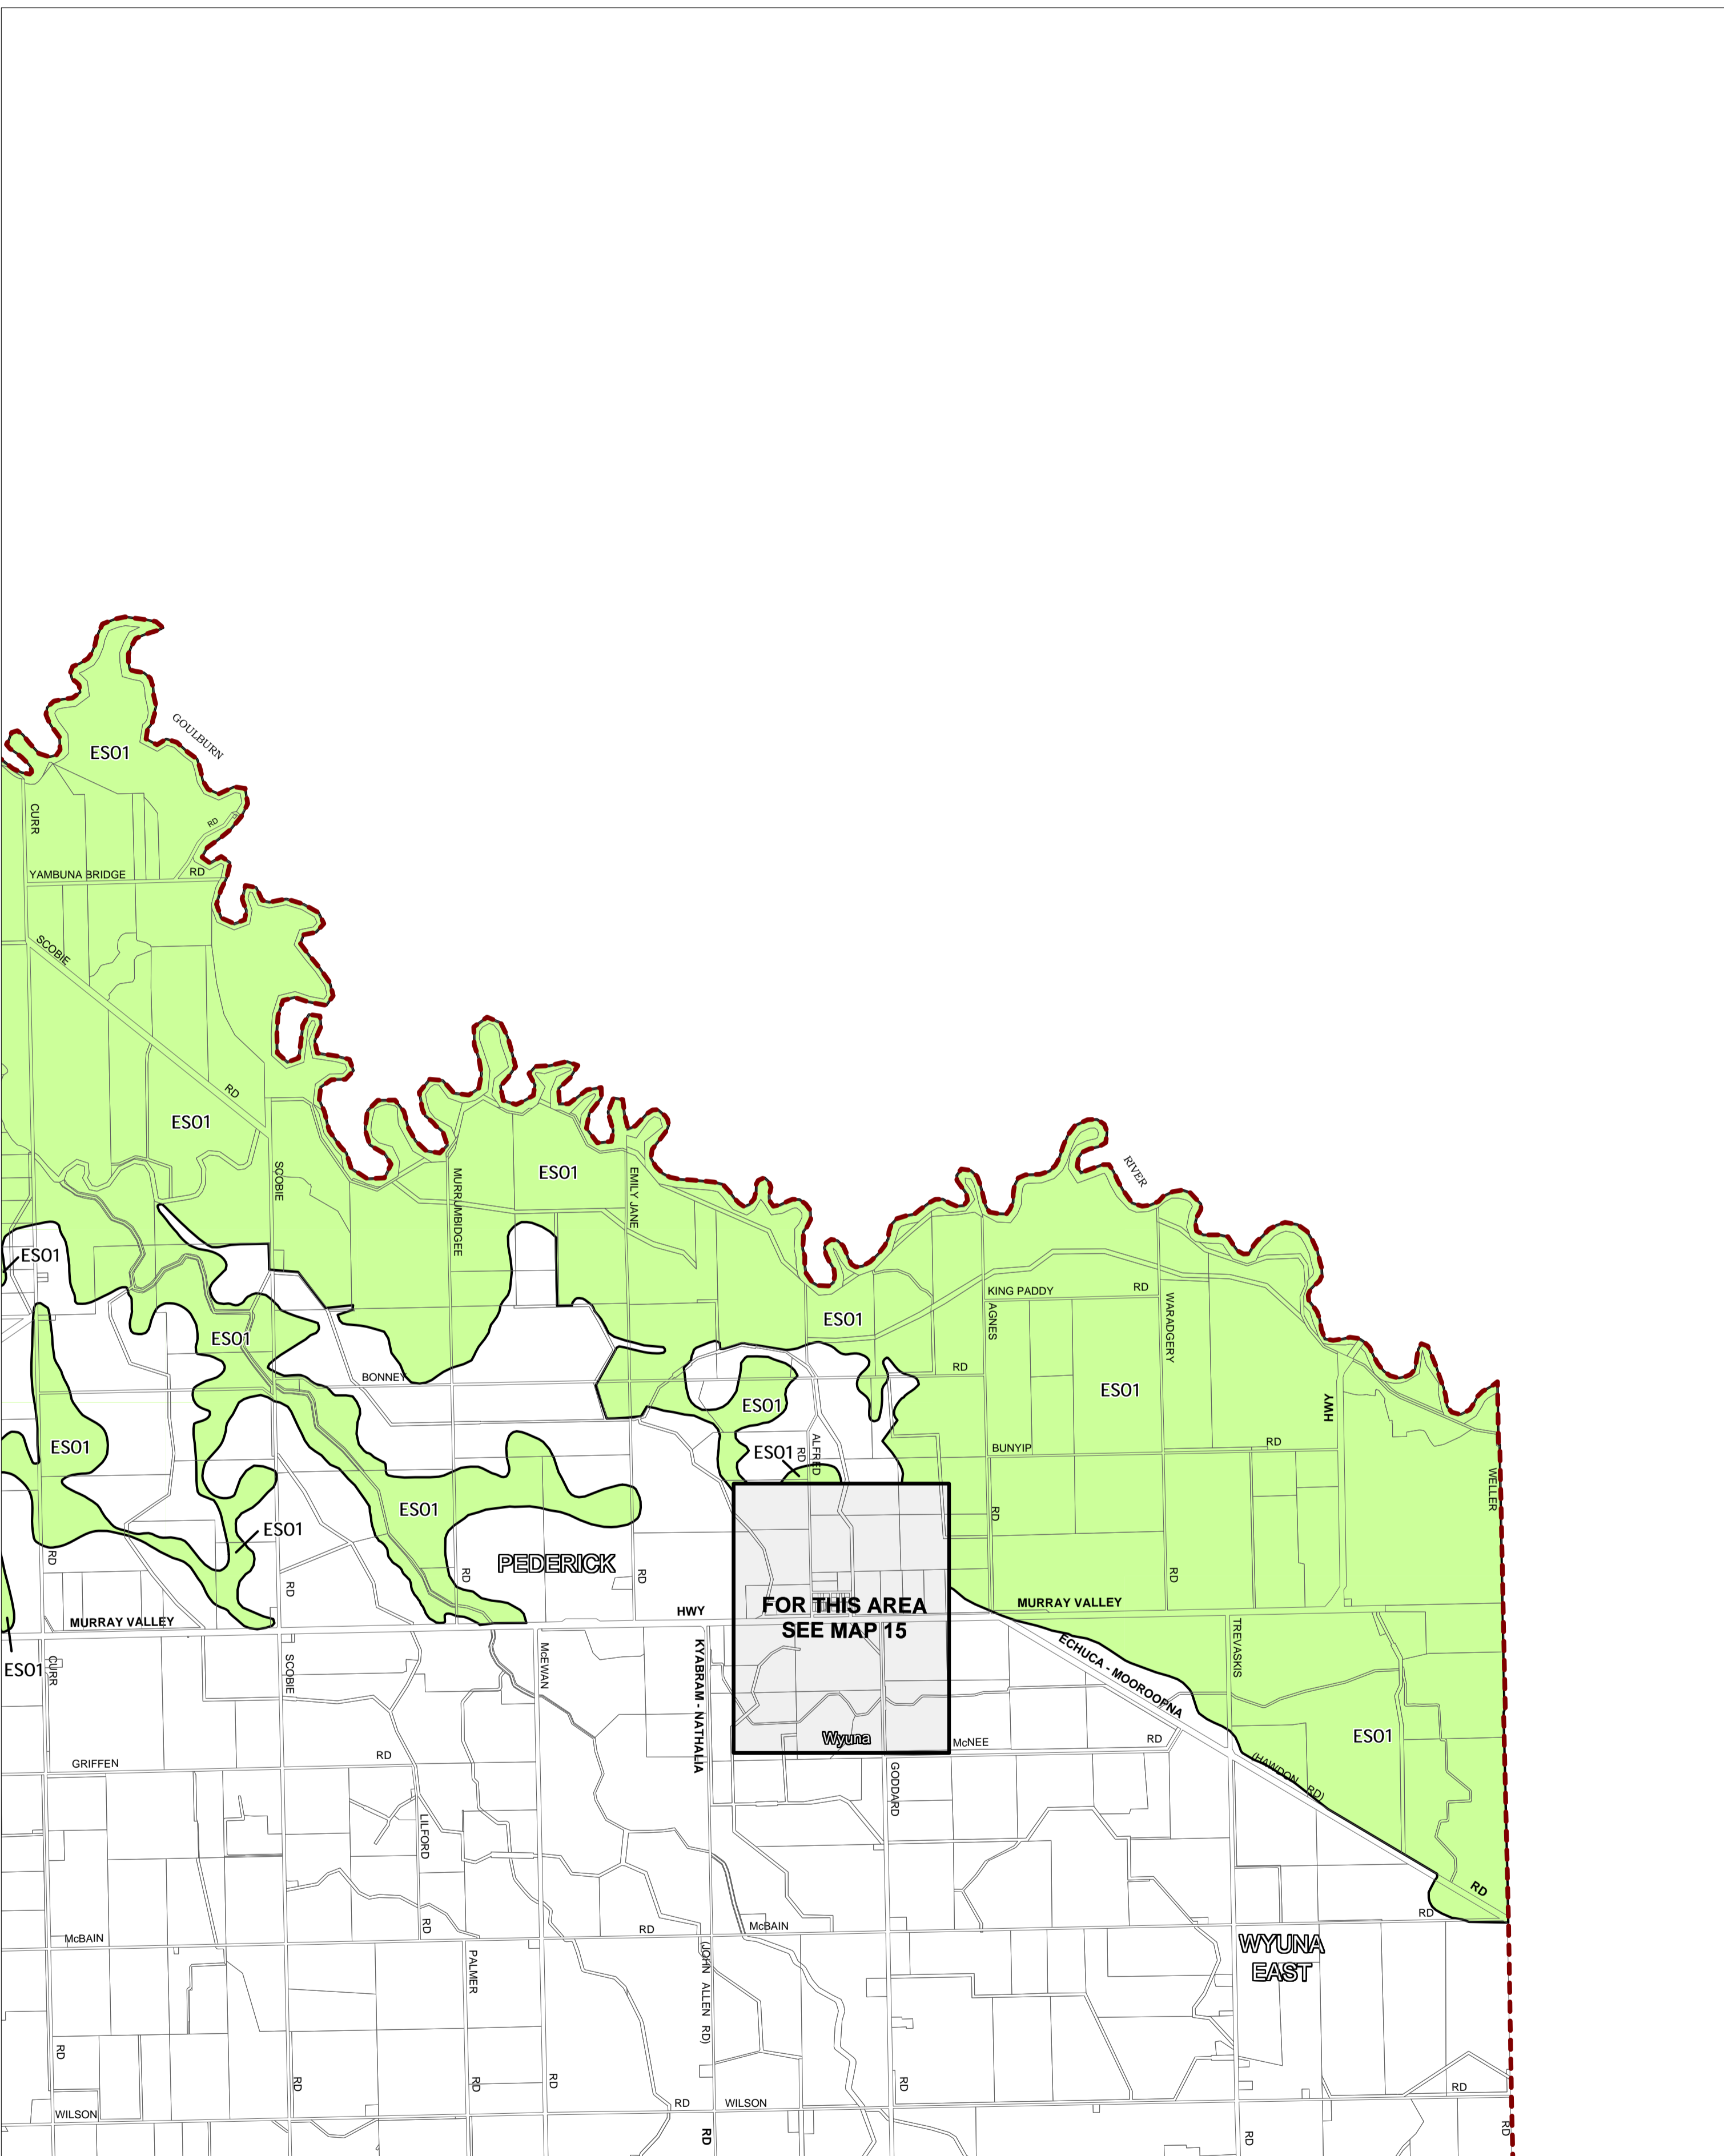

CAMPASPE PLANNING SCHEME - LOCAL PROVISION

Overlays

- ES01 Environmental Significance Overlay - Schedule 1

Printed: 16/9/2013

AMENDMENT C69