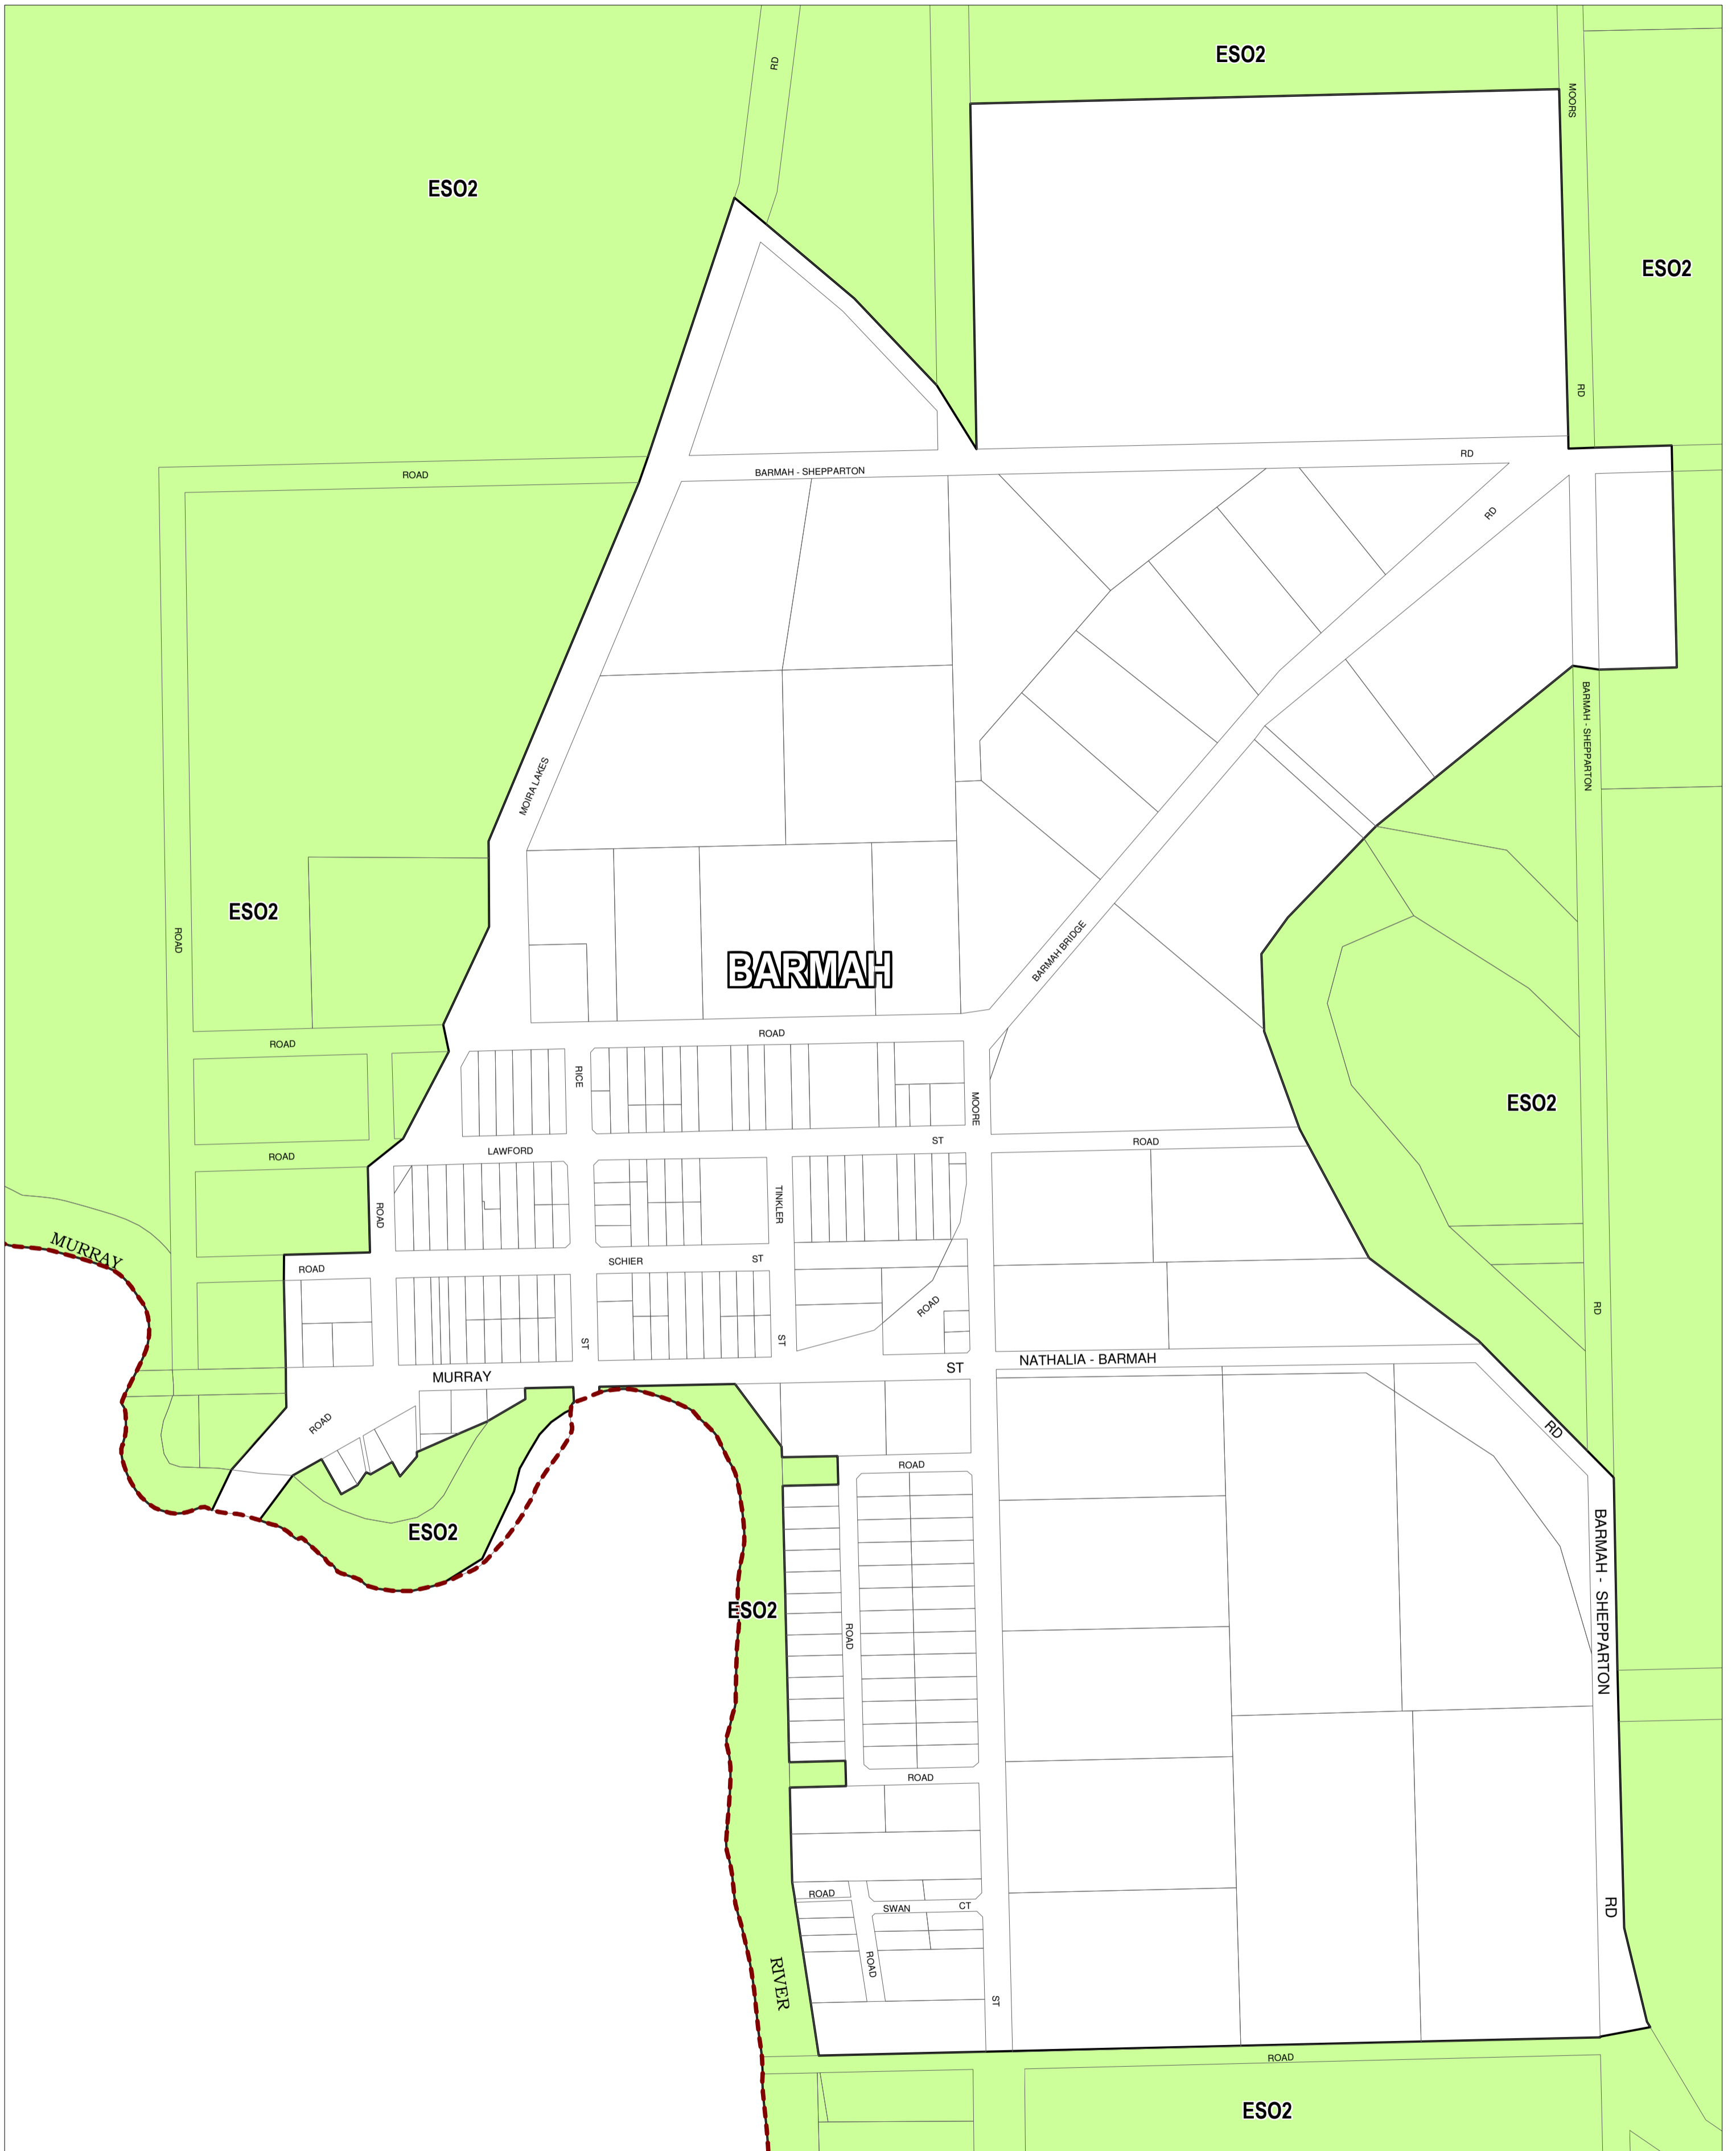

MOIRA PLANNING SCHEME - LOCAL PROVISION

Overlays

AUSTRALIAN MAP GRID ZONE 55

INDEX TO ADJOINING METRIC SERIES MAP

Printed: 16/9/2013

AMENDMENT C51