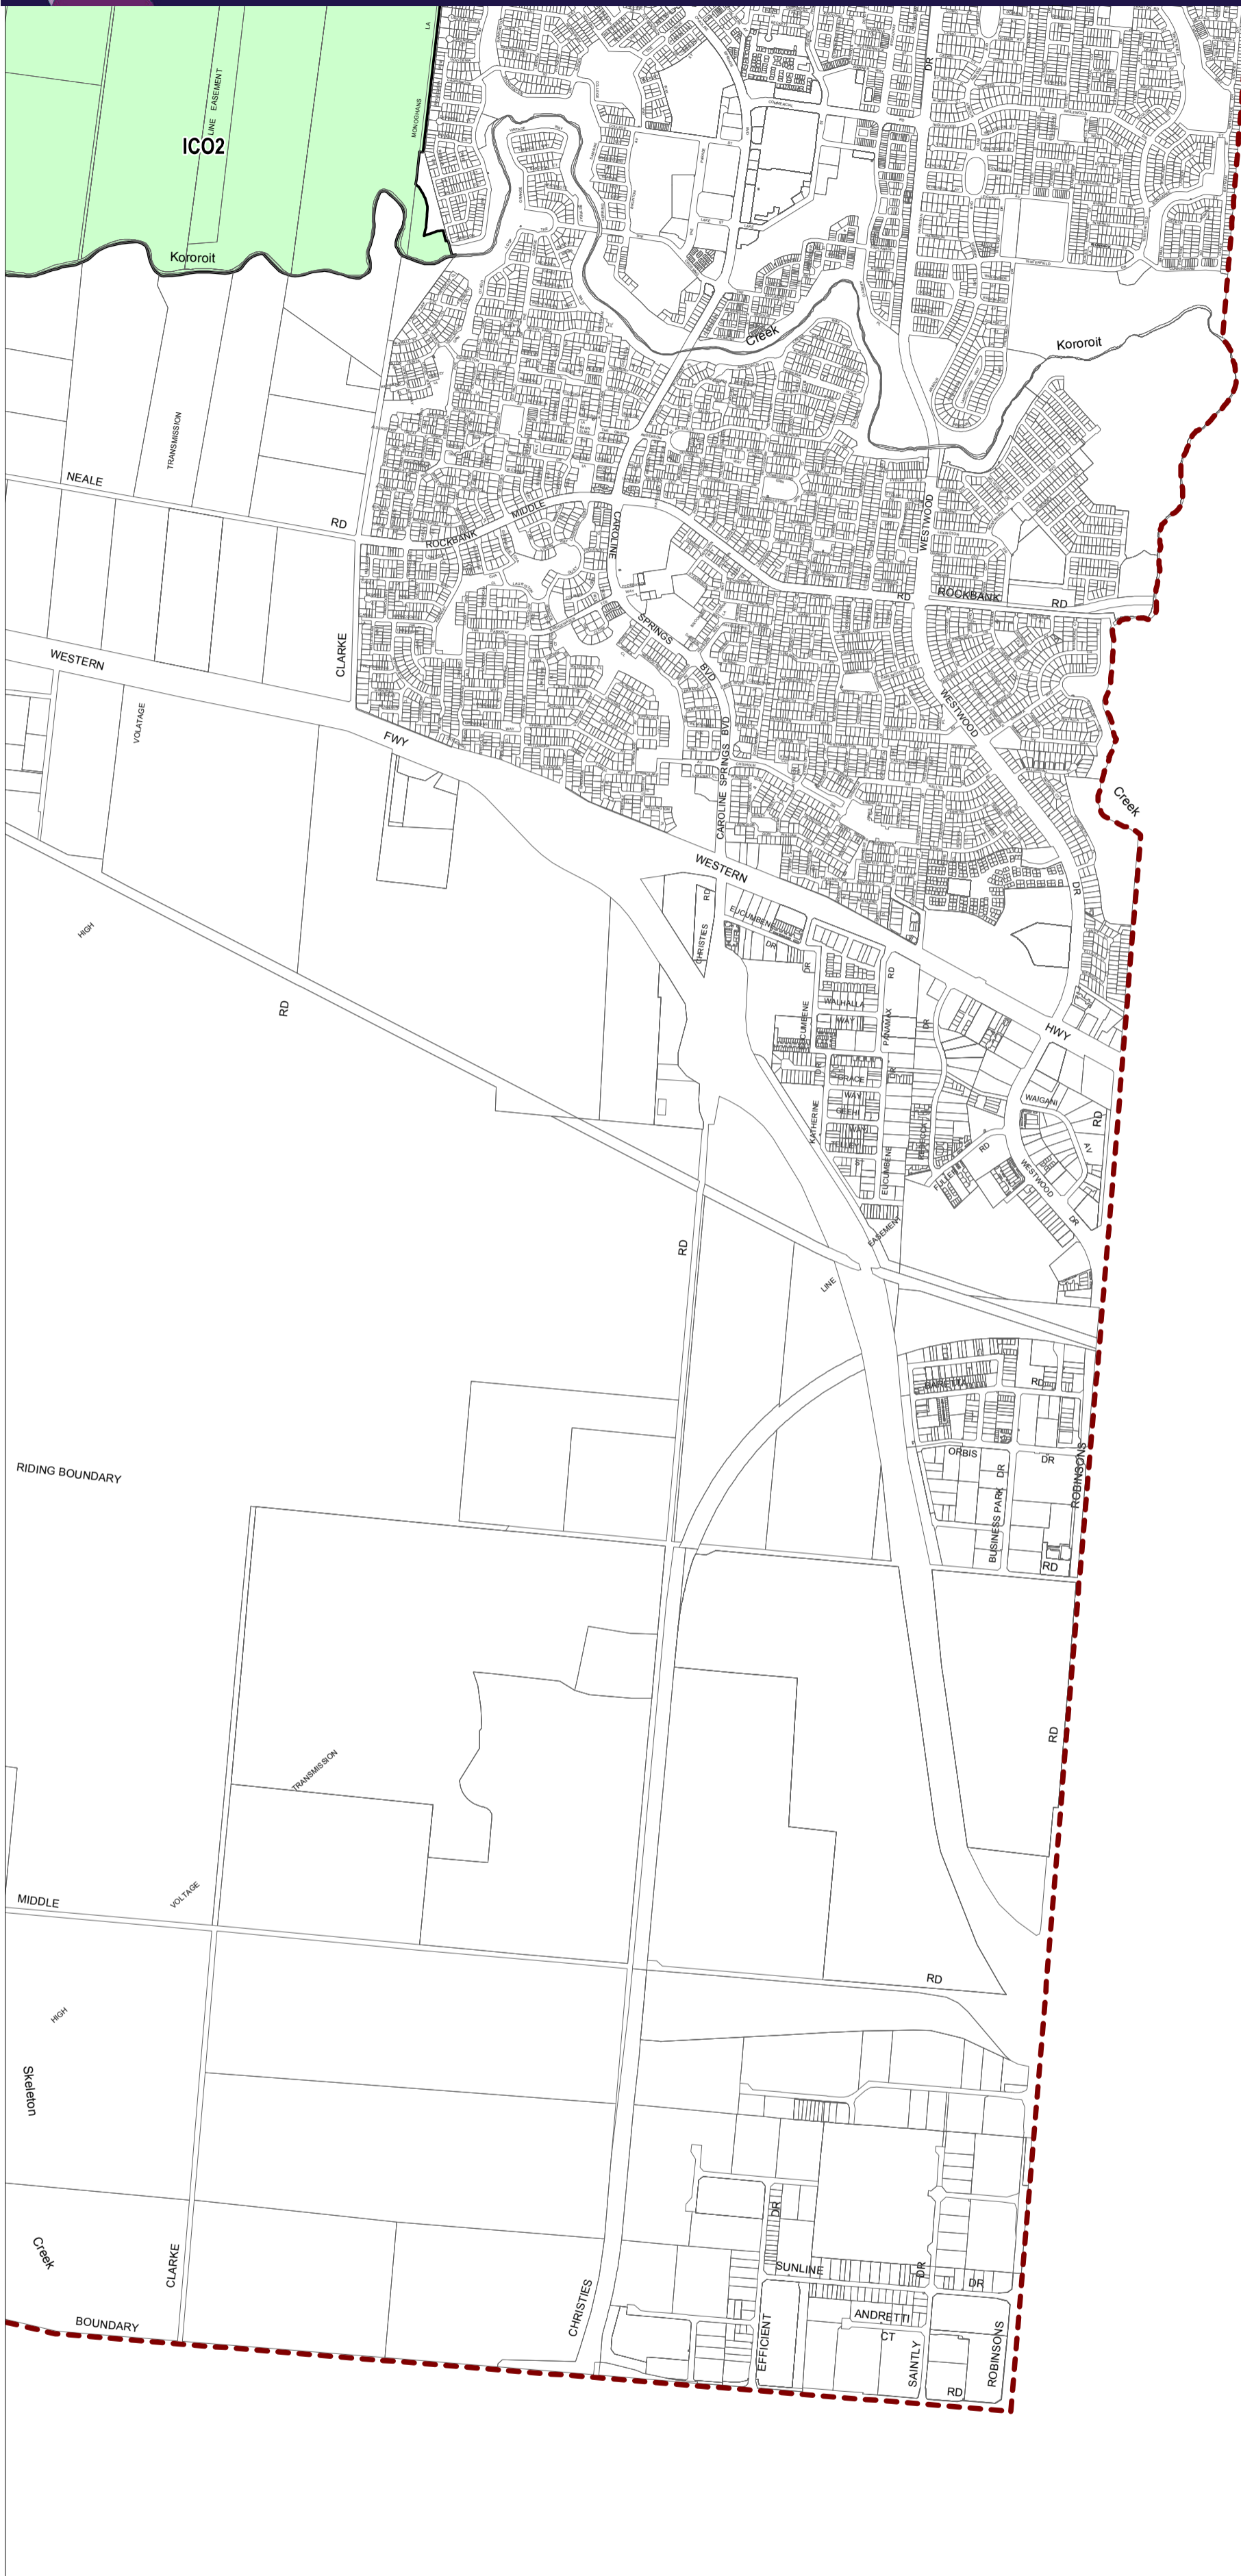

MELTON PLANNING SCHEME - LOCAL PROVISION

Overlays
IC02 Infrastructure Contributions Overlay - Schedule 2

Municipal Boundary (if shown)

0 500 1000 1500 m

AUSTRALIAN MAP GRID ZONE 55

PREPARED BY: Planning Mapping Services

Printed: 28/6/2018

AMENDMENT C197

Environment, Land, Water and Planning

INDEX TO ADJOINING SCHEME MAPS