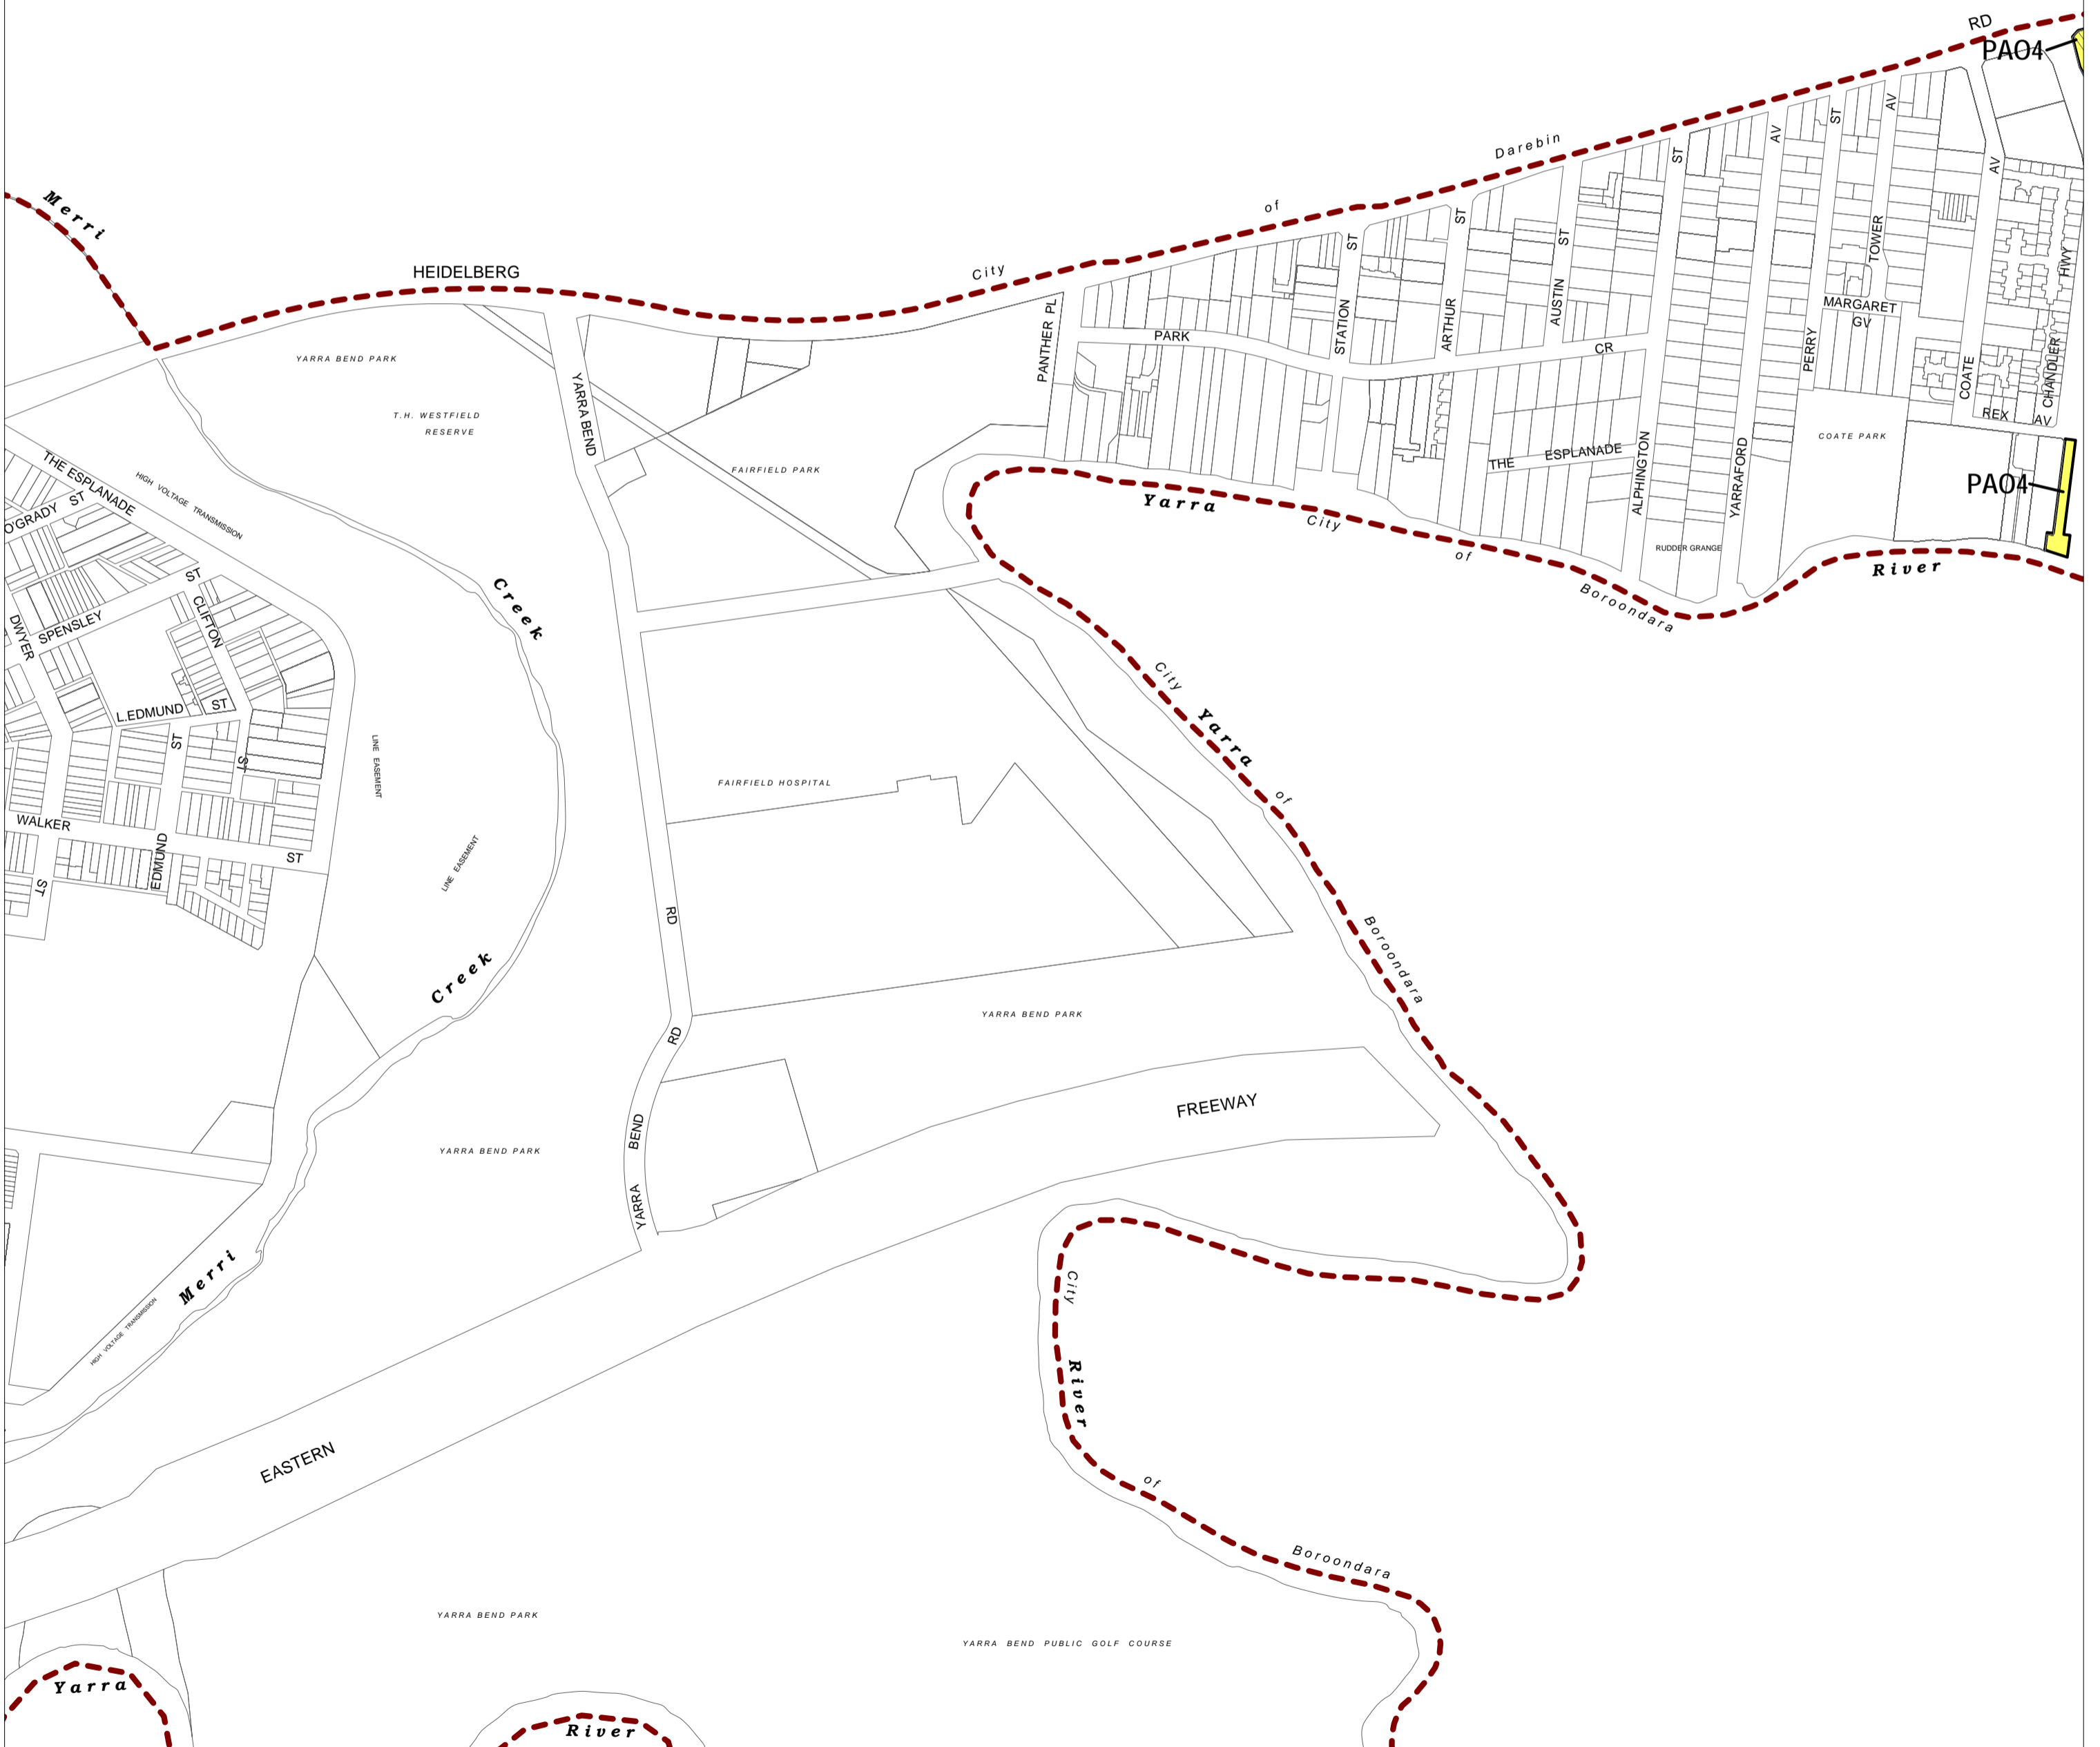

YARRA PLANNING SCHEME - LOCAL PROVISION

Overlays
PAO4 Public Acquisition Overlay 4

AUSTRALIAN MAP GRID ZONE 55

PREPARED BY: Planning Mapping Services

Environment,
Land, Water
and Planning

Printed: 16/6/2016

AMENDMENT GC43