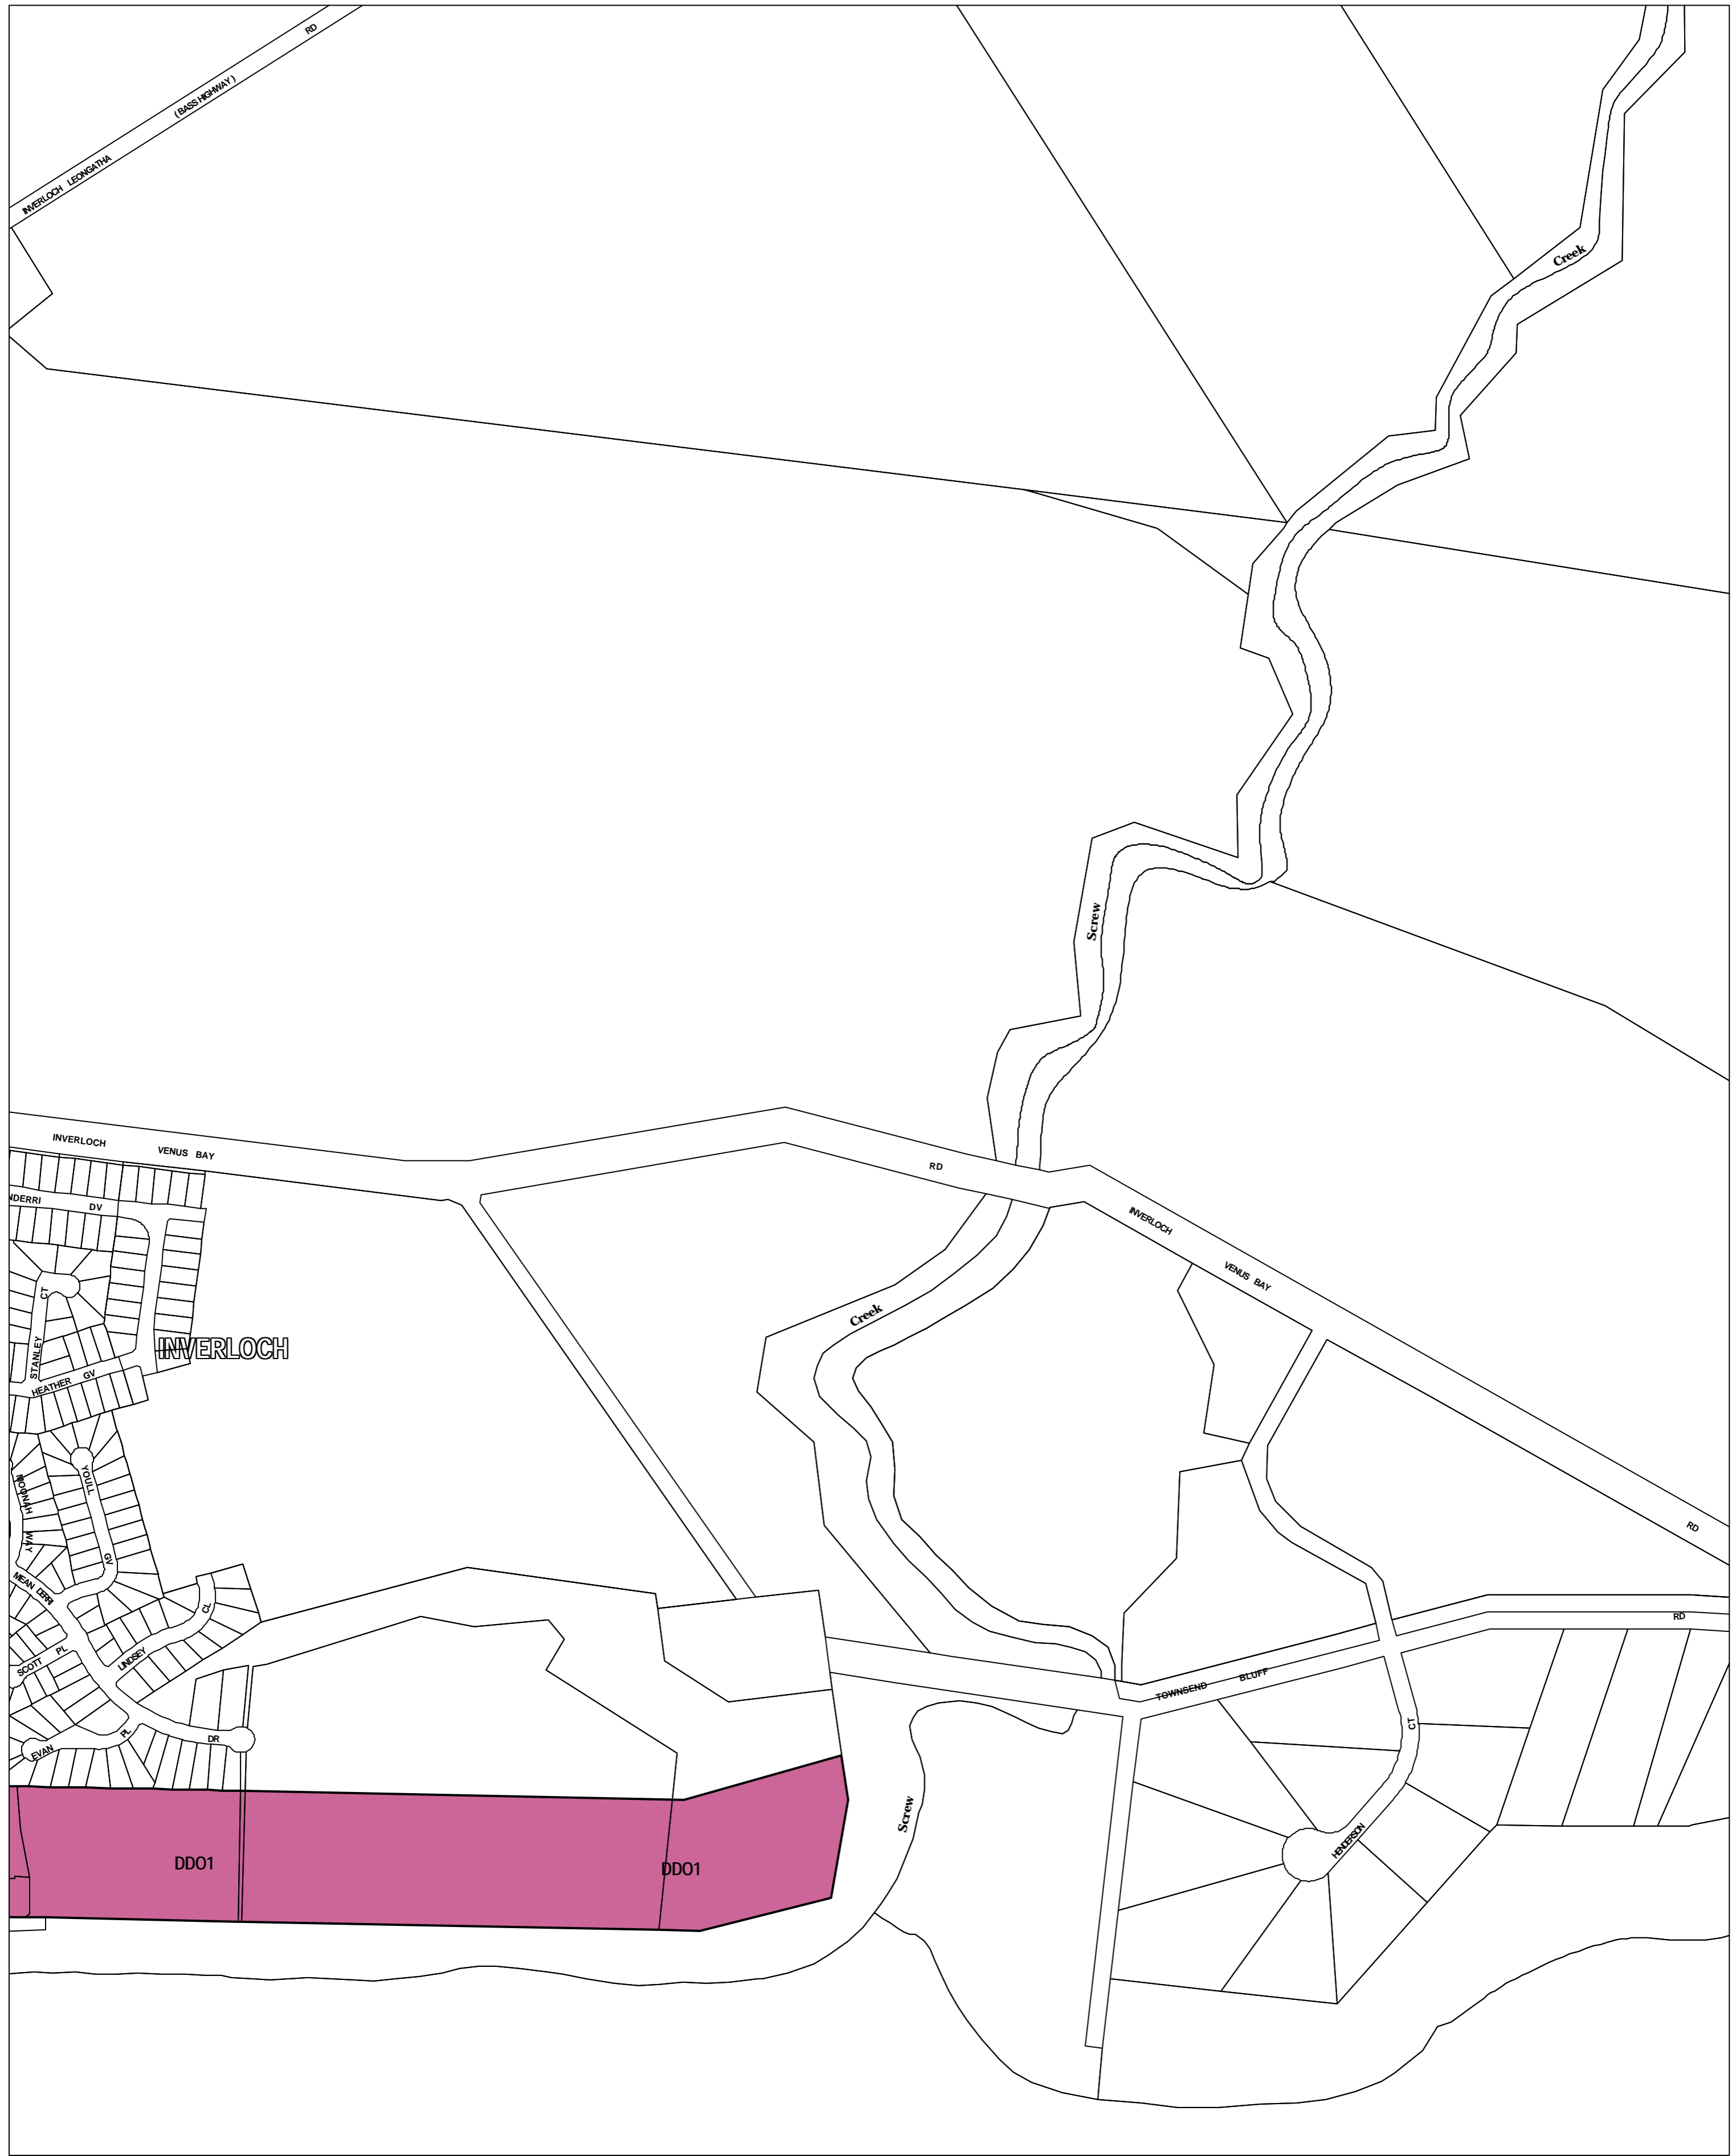

BASS COAST PLANNING SCHEME - LOCAL PROVISION

Overlays

DDO1 Design And Development Overlay - Schedule 1

AUSTRALIAN MAP GRID ZONE 55

Printed: 25/5/2007

AMENDMENT C45