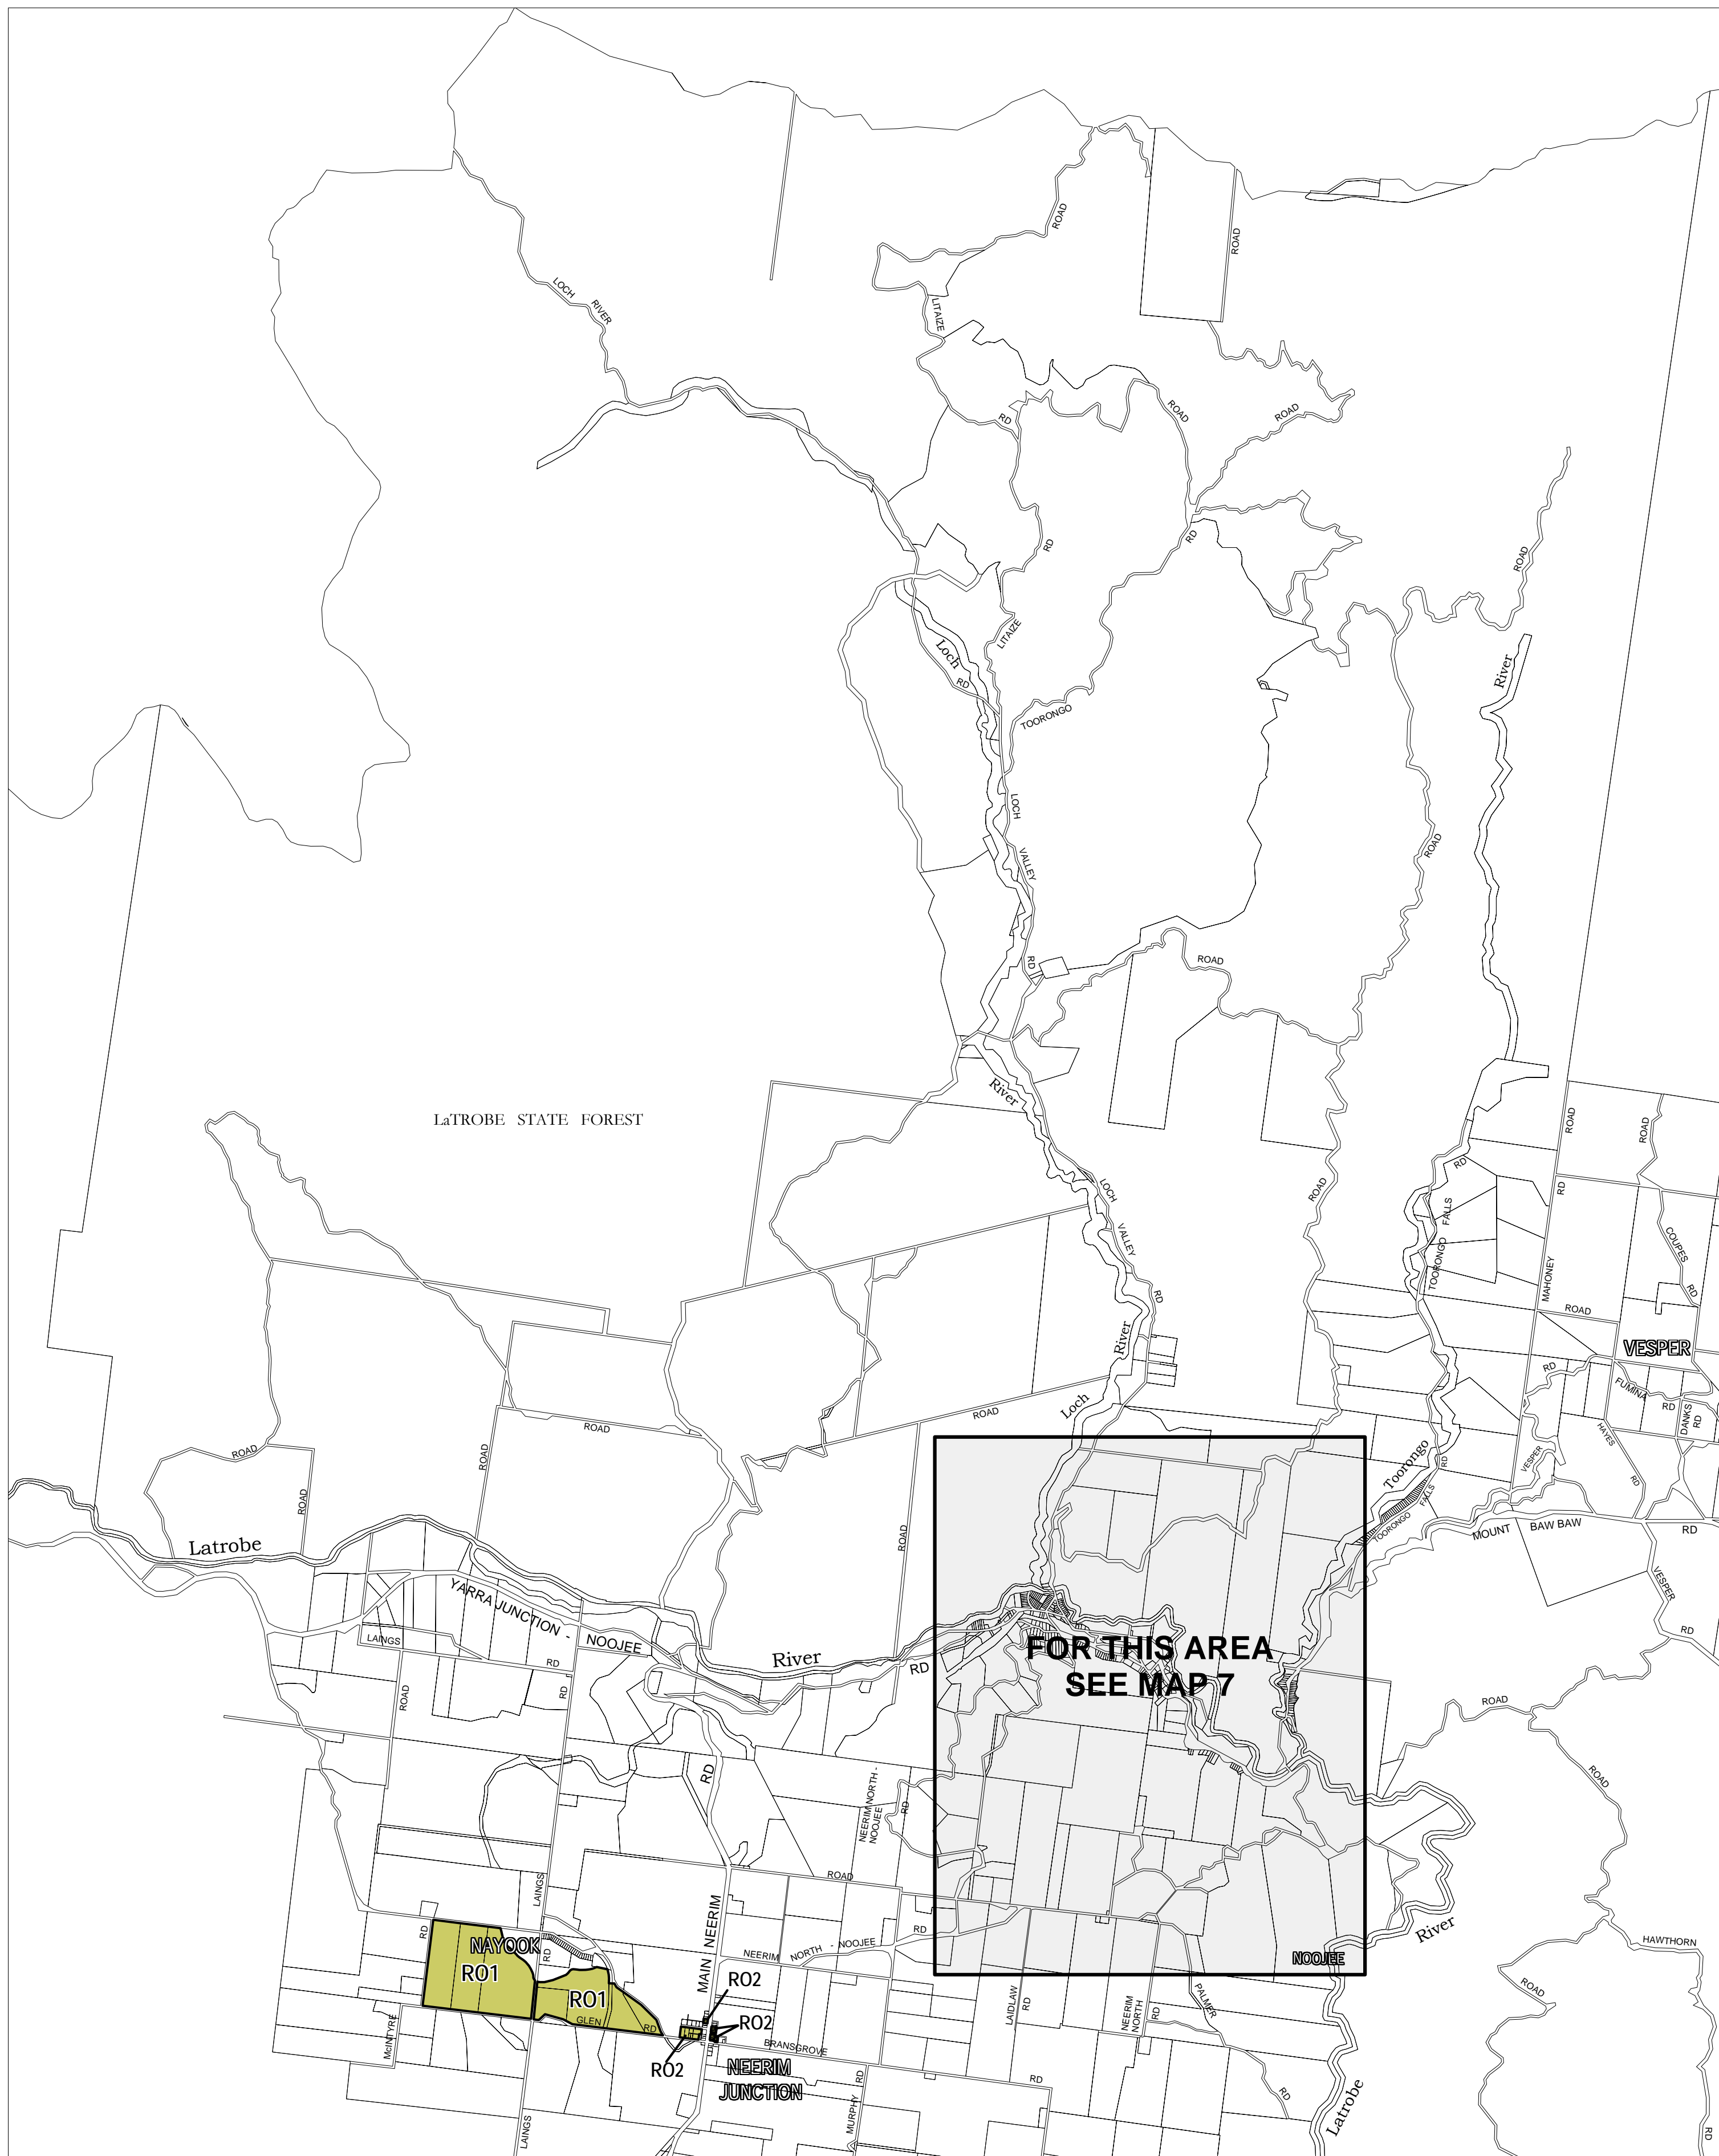

BAW BAW PLANNING SCHEME - LOCAL PROVISION

1. **Overlays**
2. R01 Restructure Overlay - Schedule 1
   - R02 Restructure Overlay - Schedule 2

AUSTRALIAN MAP GRID ZONE 55

Printed: 12/10/2009

AMENDMENT C69