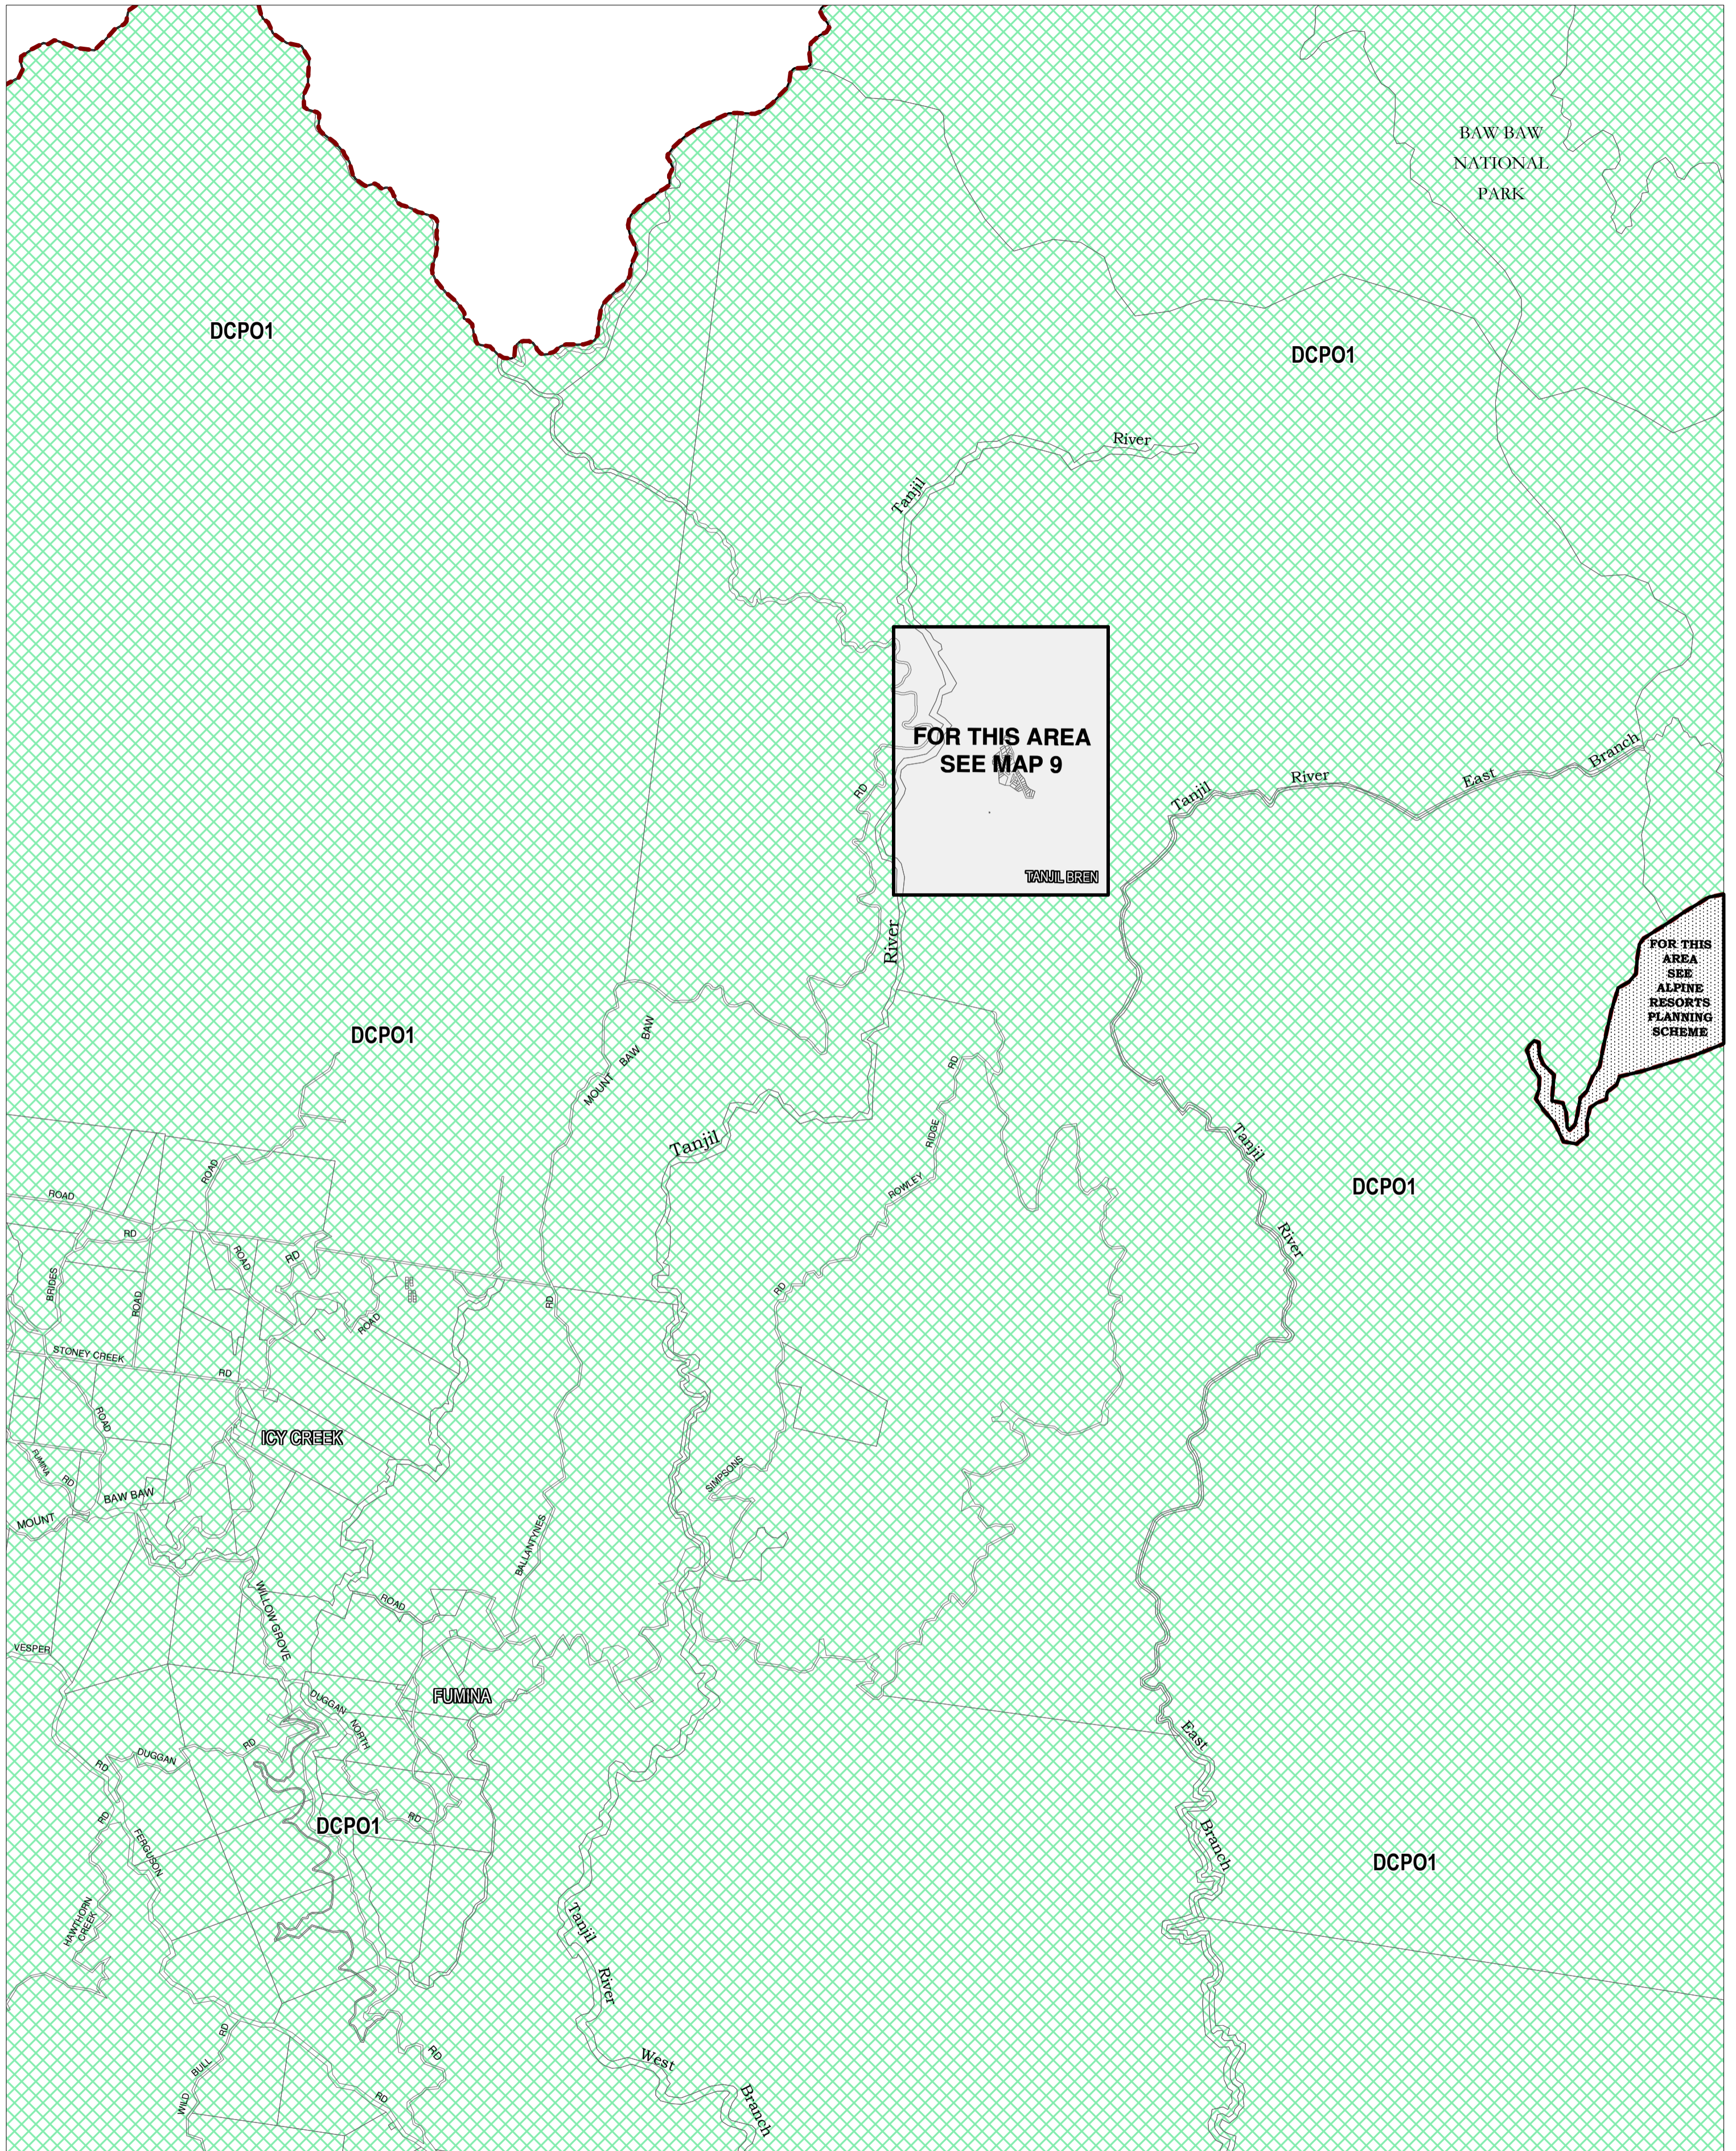

BAW BAW PLANNING SCHEME - LOCAL PROVISION

Overlays

DCP01 Development Contributions Plan Overlay - Schedule 1

AUSTRALIAN MAP GRID ZONE 55

INDEX TO ADJOINING METRIC SERIES MAP

Printed: 17/7/2015

AMENDMENT C112