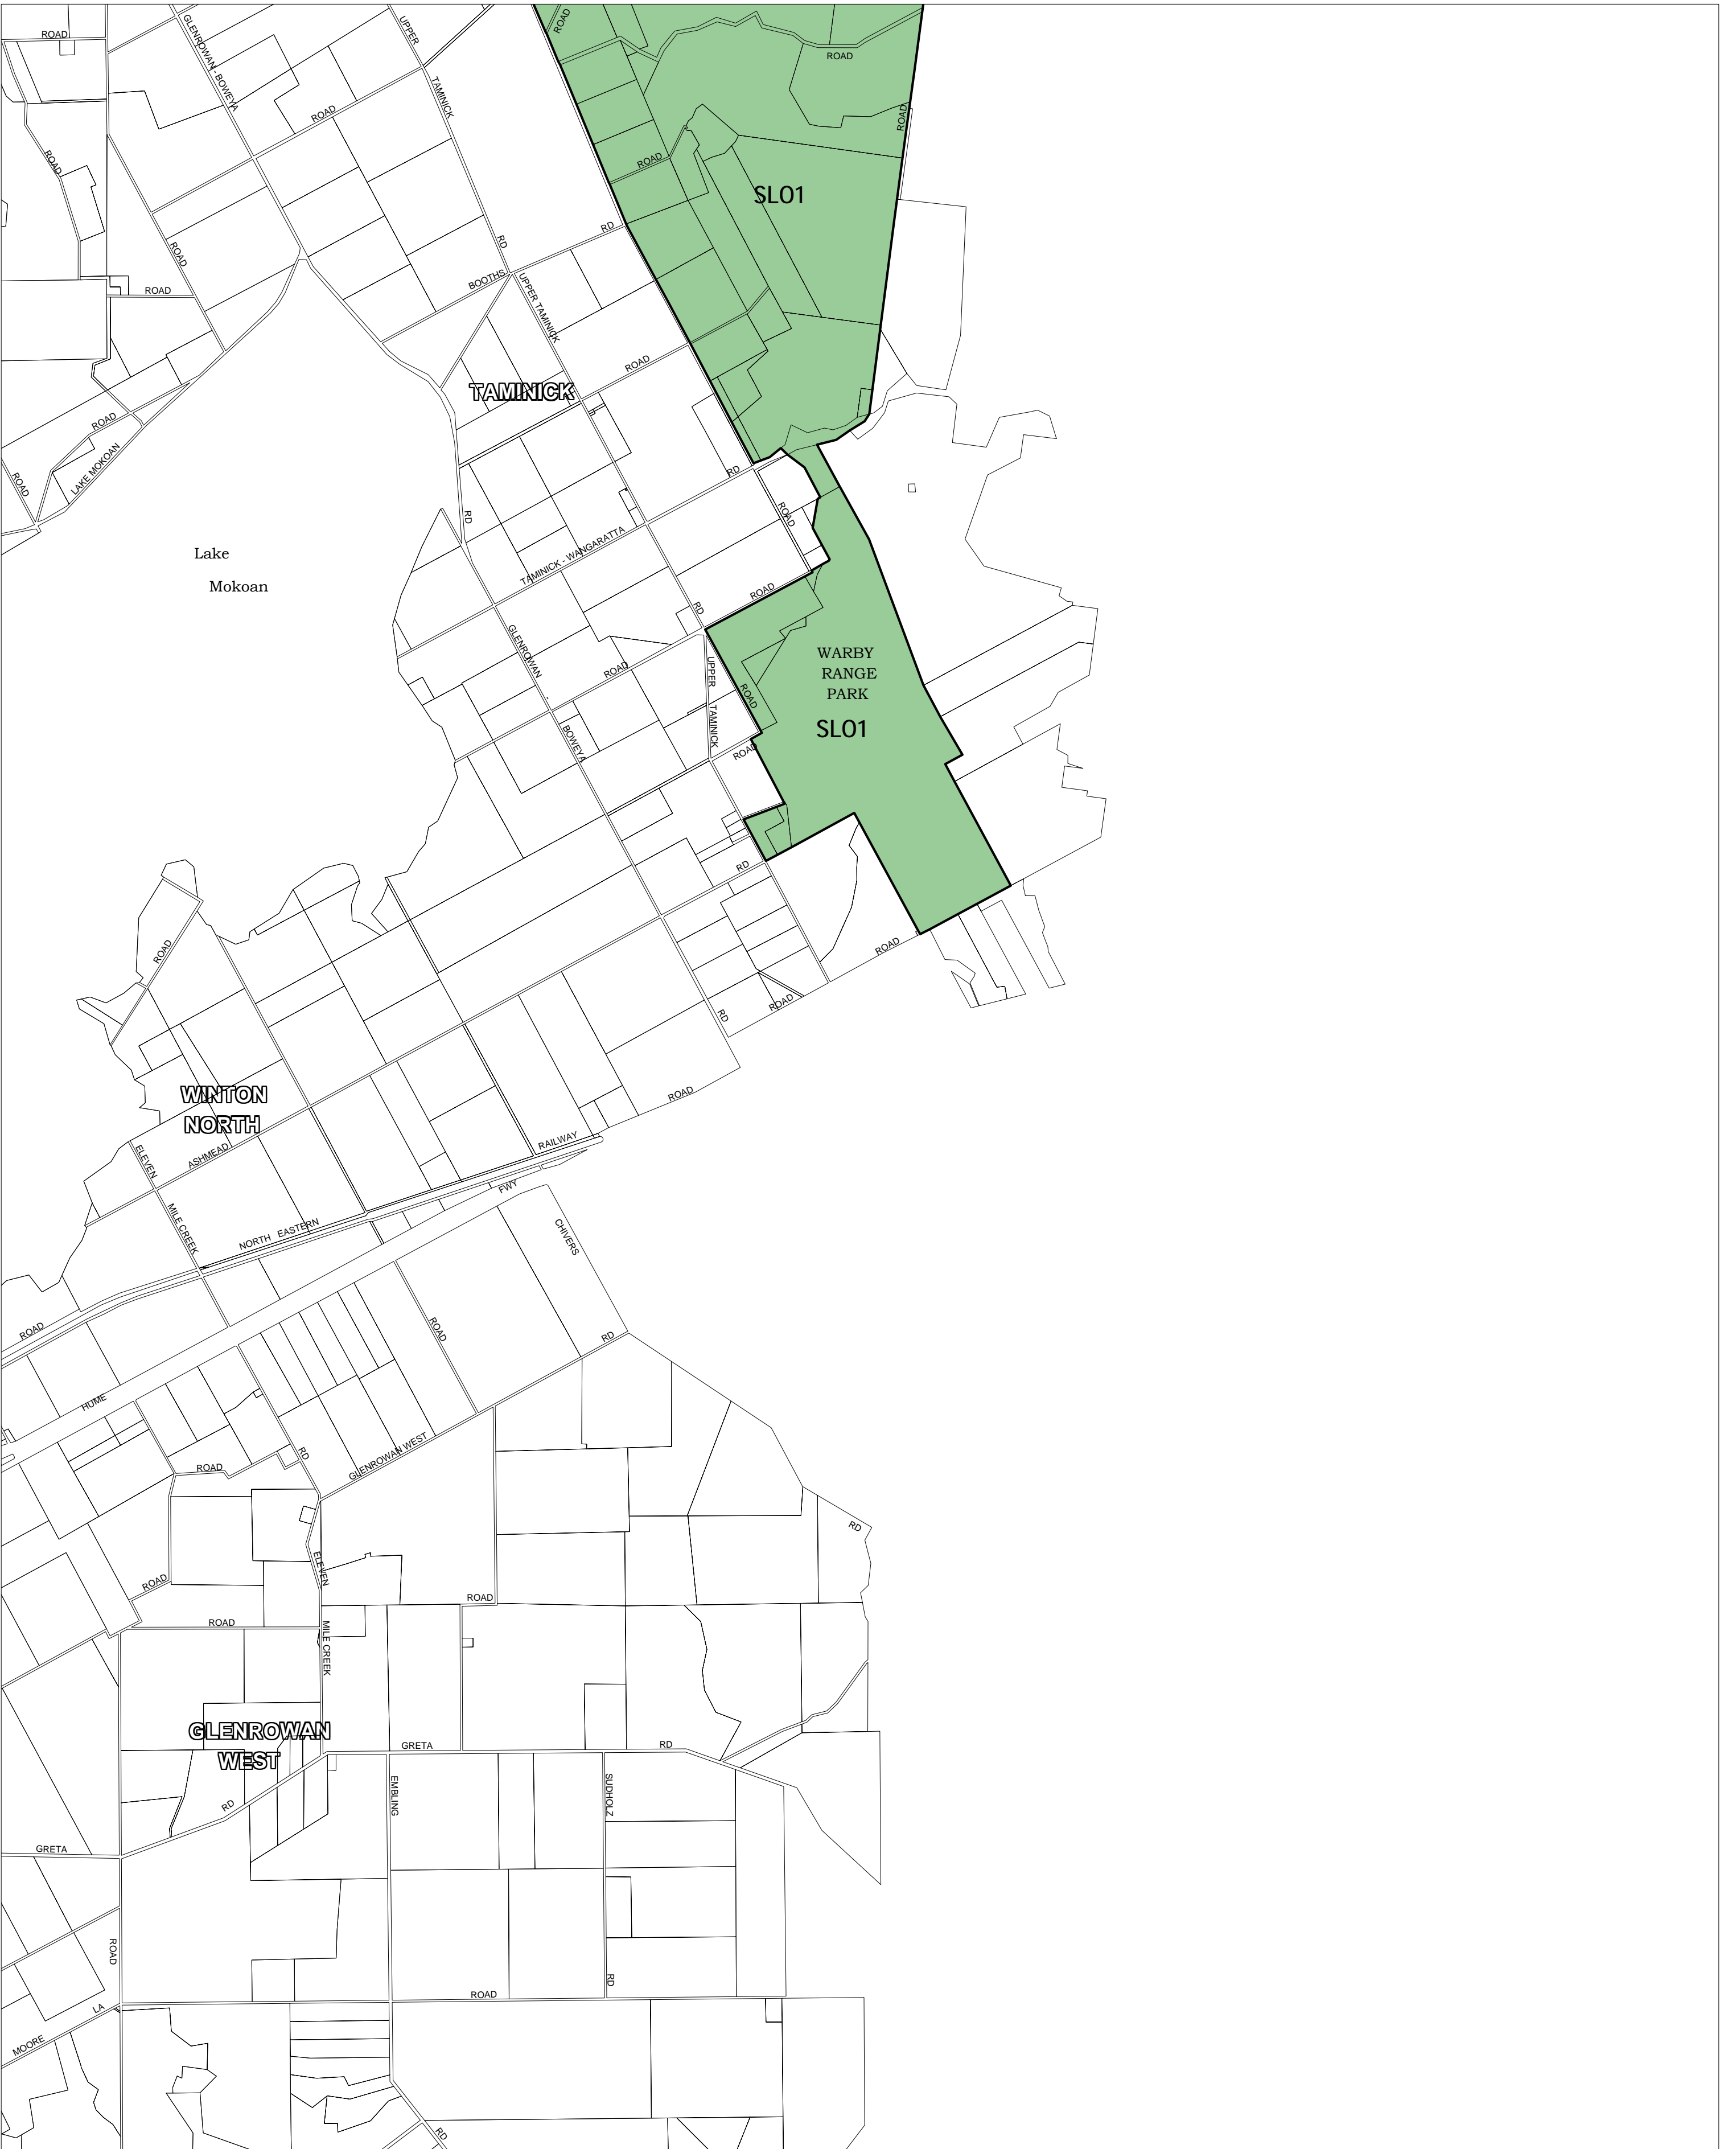

BENALLA PLANNING SCHEME - LOCAL PROVISION

Overlays	Description
SLO1	Significant Landscape Overlay - Schedule 1

AUSTRALIAN MAP GRID ZONE 55

Printed: 6/8/2007

AMENDMENT C1